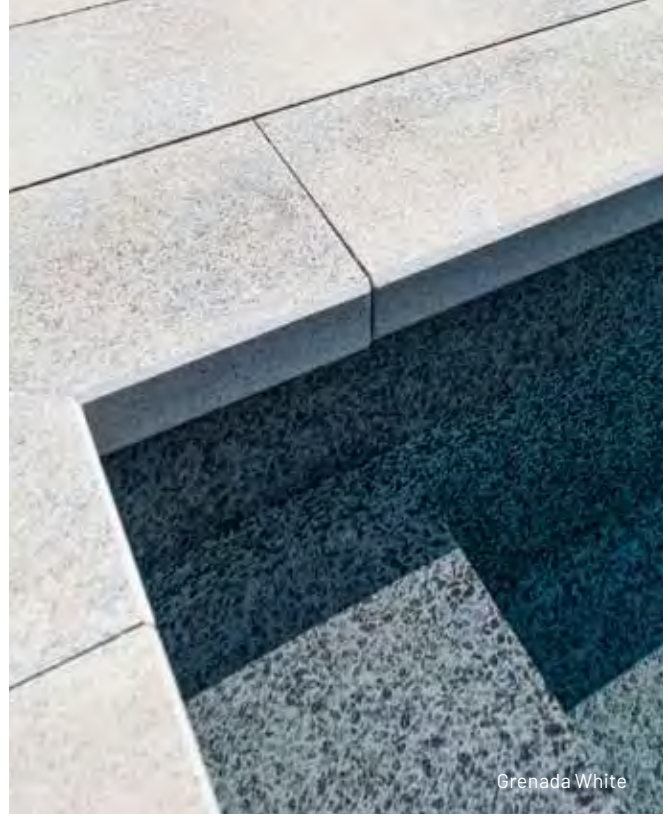

COFFEE CREEK

SIERRA

LIMESTONE

CHARCOAL

6 x 12
5⁷/₈ x 11⁷/₈ x 2³/₄"
150 x 300 x 70mm

Color selection should be chosen from actual samples.

Midnight Sky

Grenada White