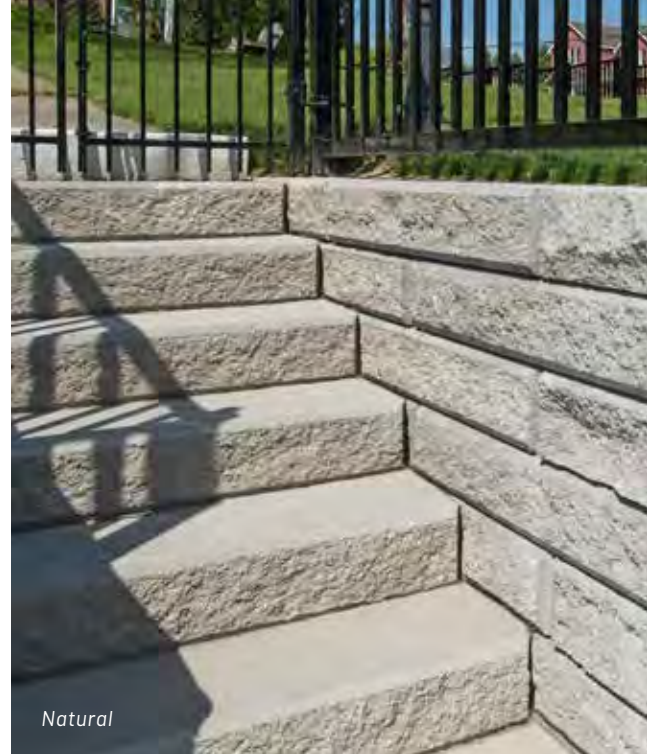

SienaStone

Coping & Step

COPING
20 x 47¼ x 7¼"
500 x 1200 x 185mm

CLOSED-END COPING
20 x 47¼ x 7¼"
500 x 1200 x 185mm Special Order

Natural