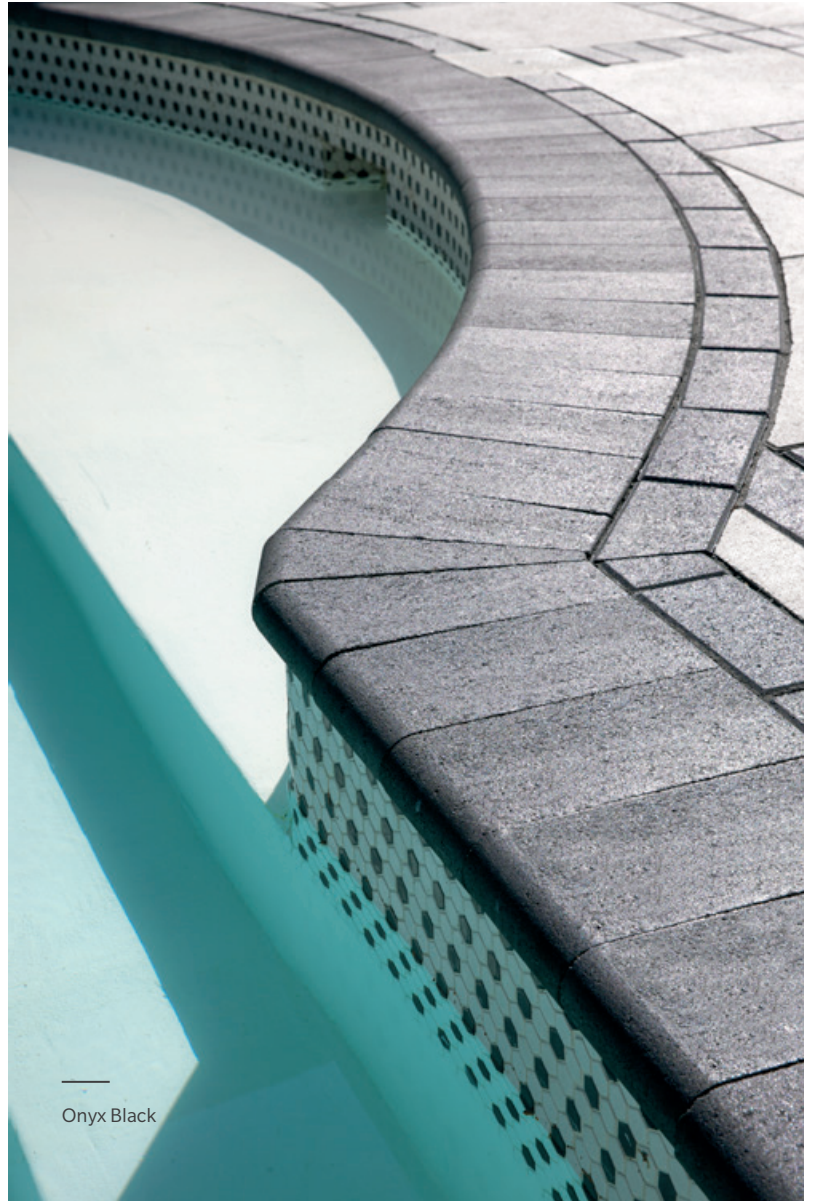

BULLNOSE

D

DRY CAST
COLLECTION

DE-ICING SALT
RESISTANT

Onyx Black