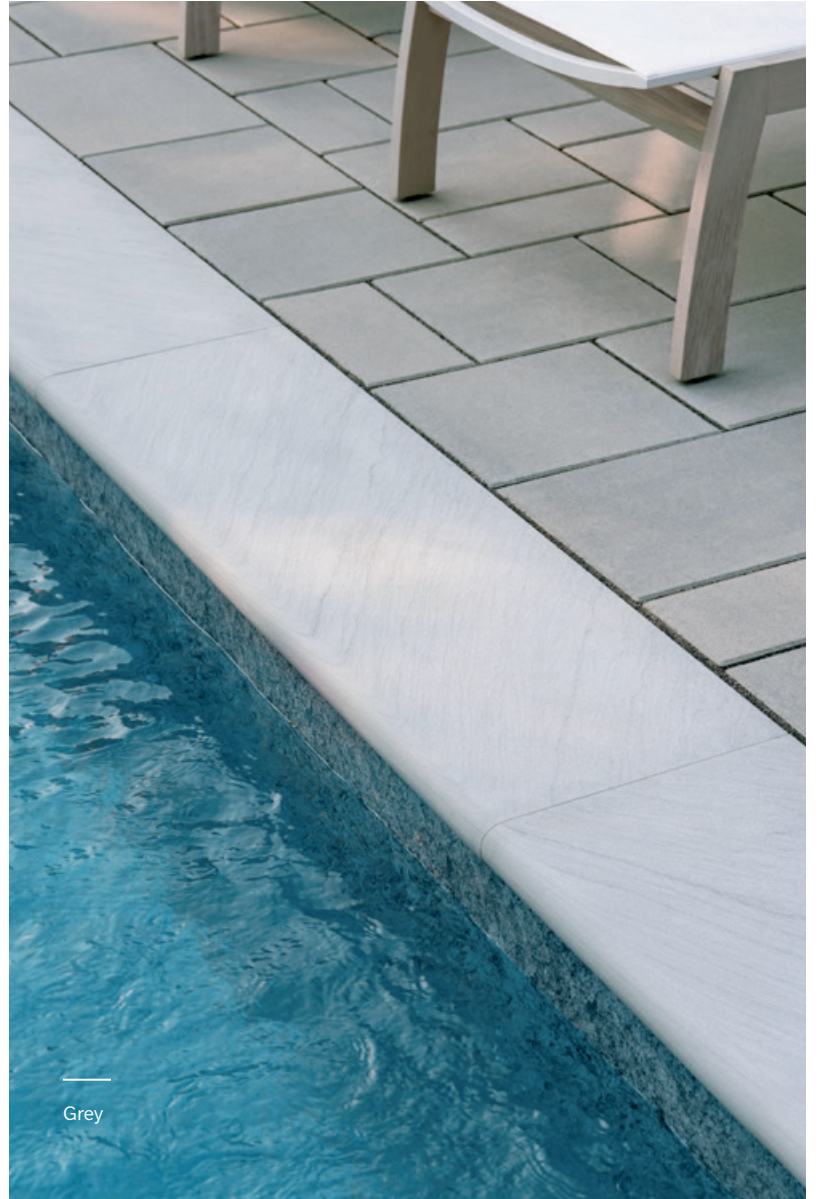

SANDSTONE BULLNOSE

NATURAL STONE COLLECTION

NATURAL STONE
COLLECTION

Grey

*Sandstone Bullnose 16 × 48
only available in Grey.

14" × 48"

Depth: 13 $\frac{3}{4}$ in 350 mm

1 $\frac{15}{16}$ × 47 $\frac{1}{4}$ in
50 × 1200 mm

*16" × 48"

Depth: 15 $\frac{3}{4}$ in 400 mm

1 $\frac{15}{16}$ × 47 $\frac{1}{4}$ in
50 × 1200 mm