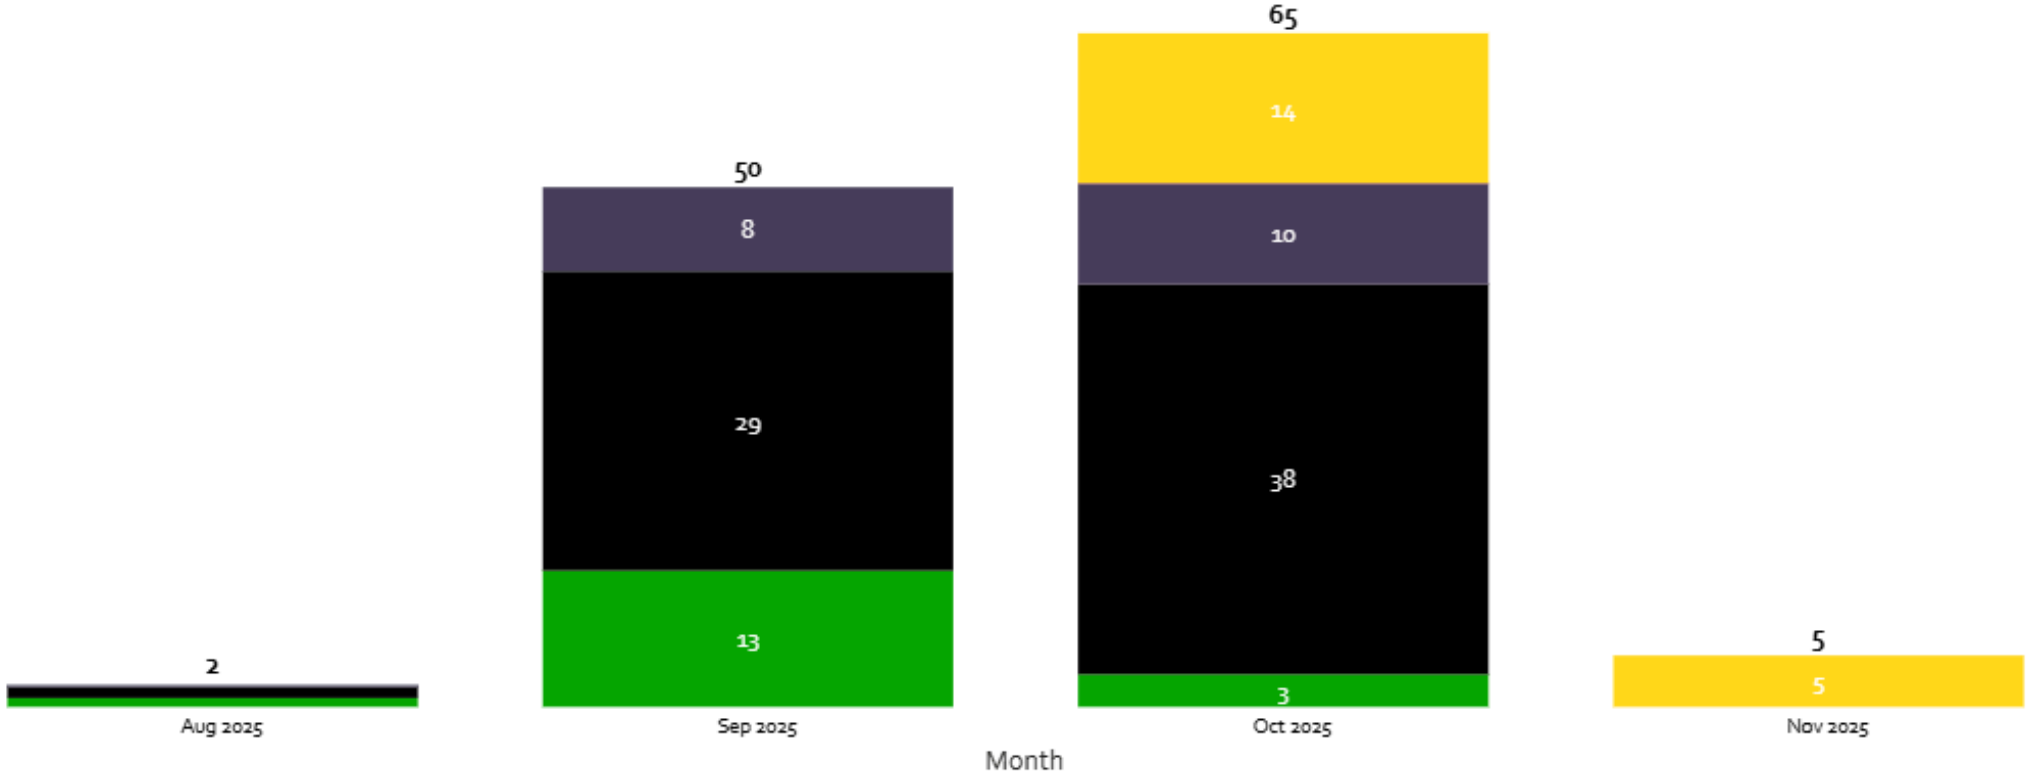

You're amazing

Food rescued per month (Tonnes)

Operation ● East London ● North London ● South London ● West London ● Direct Delivery

THE DIFFERENCE YOU MAKE

Food Moved (Kg) by Postcode Area

Main Group of Individuals Supported	Provider Locations
The local community	372
Families with children	290
Children (Under 18yrs old)	71
People from minority ethnic backgrounds	64
People on low or no income	63
People experiencing homelessness	61
Other	32
Older people	23
Asylum seekers & refugees	20
People with criminal records	8
Mental health support	8
Young people (18 - 25yrs old)	7
Drug or alcohol support	5
People with learning disabilities	3
Ex service personnel	2
People affected by domestic violence	2
Young people in care / Care leavers	2
Carers	1
People with physical disabilities	1
Total	1,035