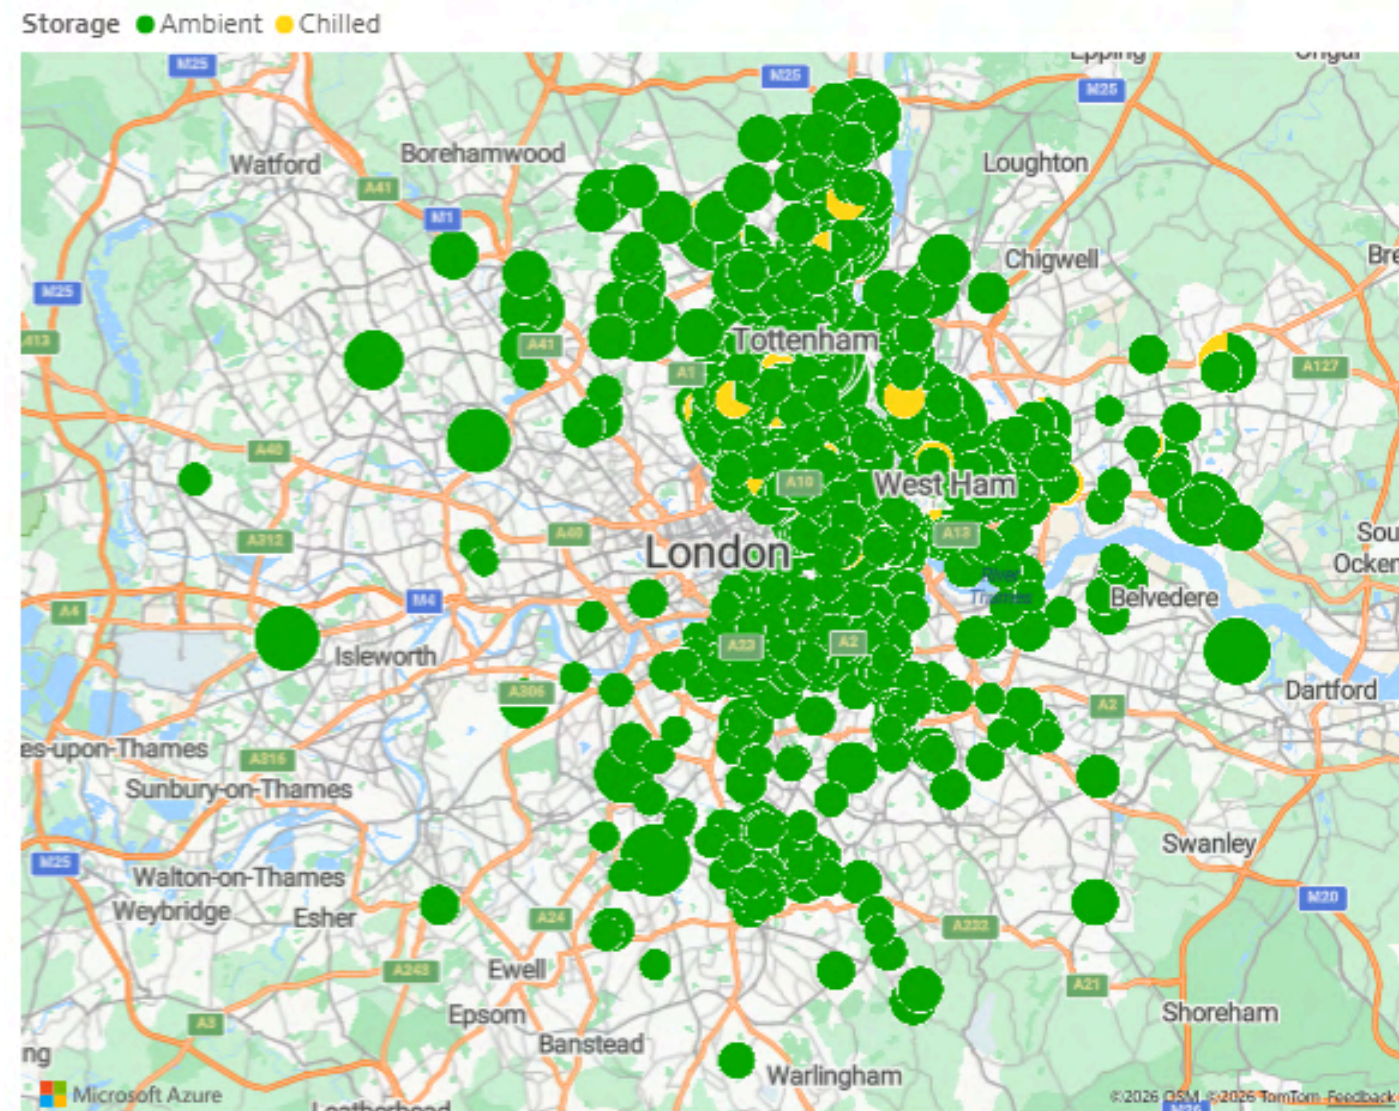

You're amazing

Food rescued per month (Tonnes)

Operation ● East London ● North London ● South London ● West London ● Direct Delivery

THE DIFFERENCE YOU MAKE

Food Moved (Kg) by Postcode Area

Main Group of Individuals Supported	Provider Locations
The local community	372
Families with children	290
Children (Under 18yrs old)	71
People from minority ethnic backgrounds	64
People on low or no income	63
People experiencing homelessness	61
Other	32
Older people	23
Asylum seekers & refugees	20
People with criminal records	8
Mental health support	8
Young people (18 - 25yrs old)	7
Drug or alcohol support	5
People with learning disabilities	3
Ex service personnel	2
People affected by domestic violence	2
Young people in care / Care leavers	2
Carers	1
People with physical disabilities	1
Total	1,035