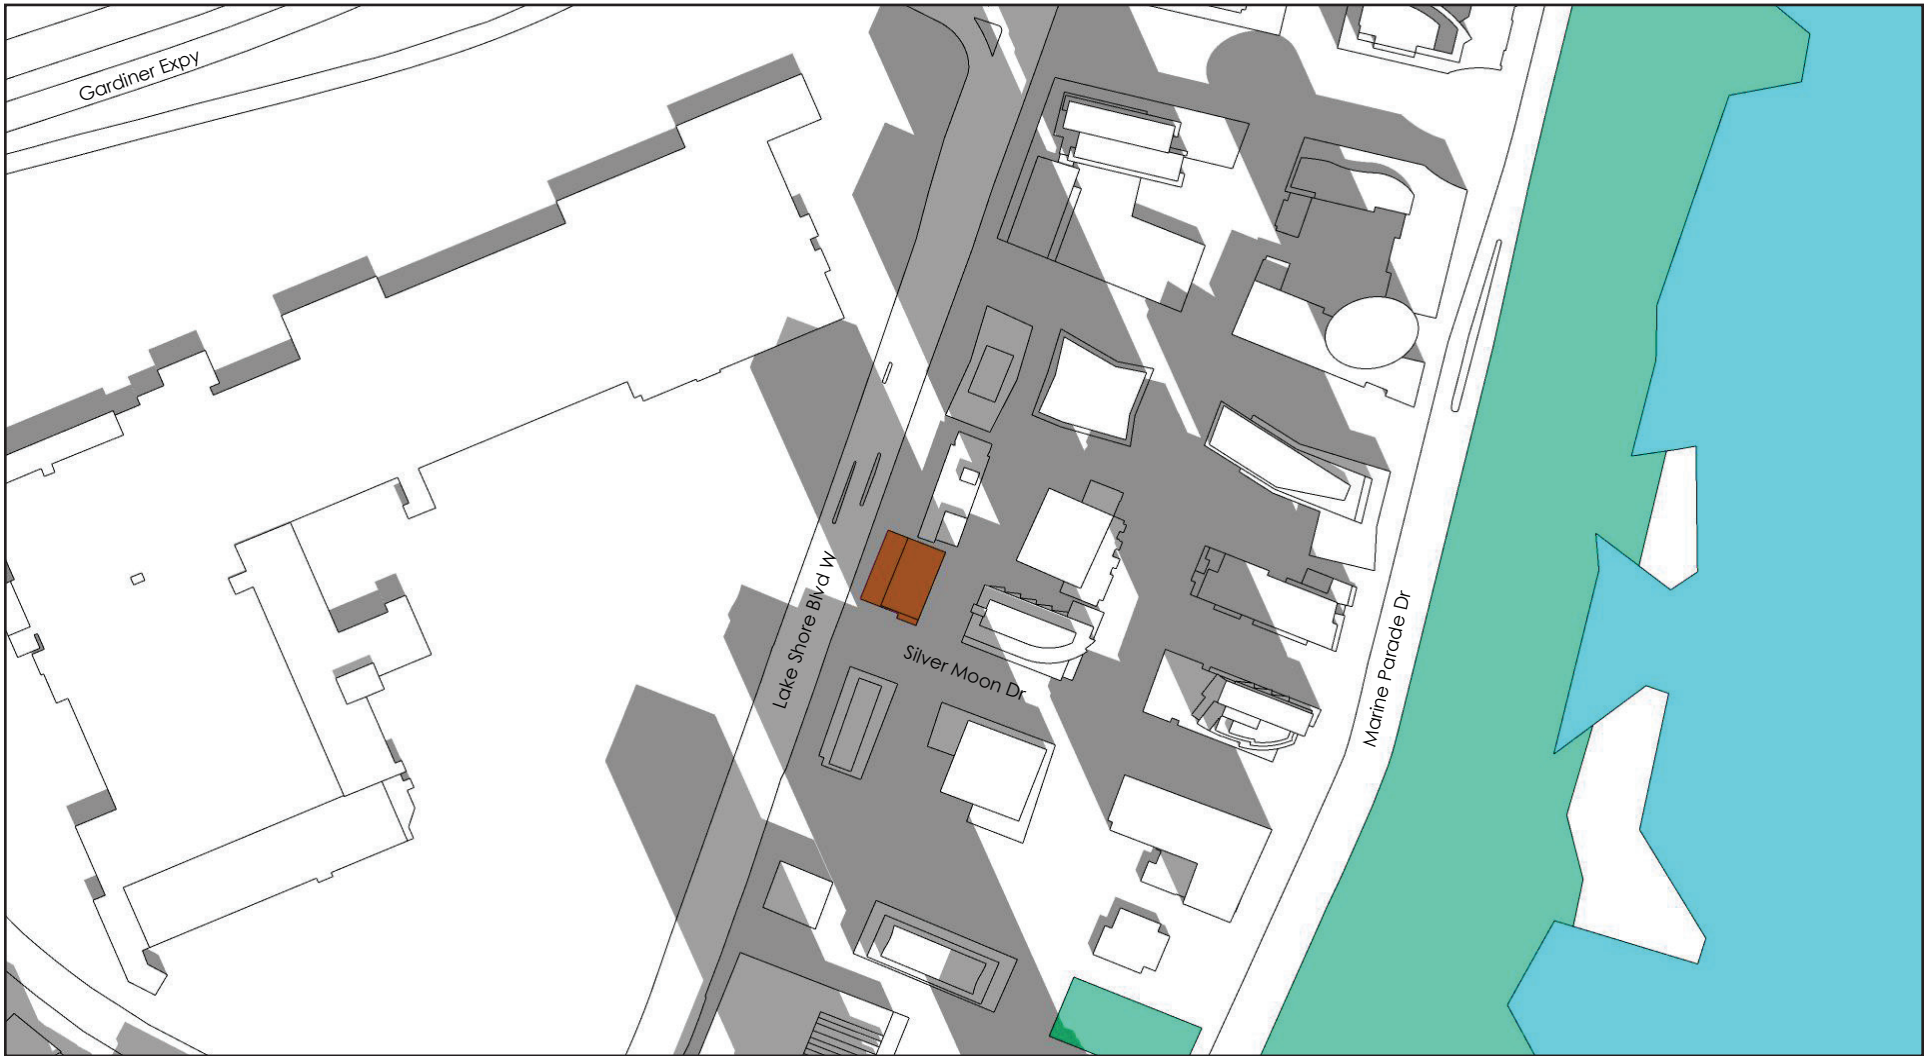

MARCH 21 - 11:18AM

SHADOW STUDY TESTED WITH AS OF RIGHT MASSING

217 Lake Shore Blvd W
 SHADOW STUDY
 March 2020

- PROPOSED 13 ST + MPH
- PROPOSED SHADOW

MARCH 21 - 12:18PM

SHADOW STUDY TESTED WITH AS OF RIGHT MASSING

IBI
2157 Lake Shore Blvd W
 SHADOW STUDY
 March 2020

- PROPOSED 13 ST + MPH
- PROPOSED SHADOW

MARCH 21 - 1:18PM

SHADOW STUDY TESTED WITH AS OF RIGHT MASSING

2157 Lake Shore Blvd W
 SHADOW STUDY
 March 2020