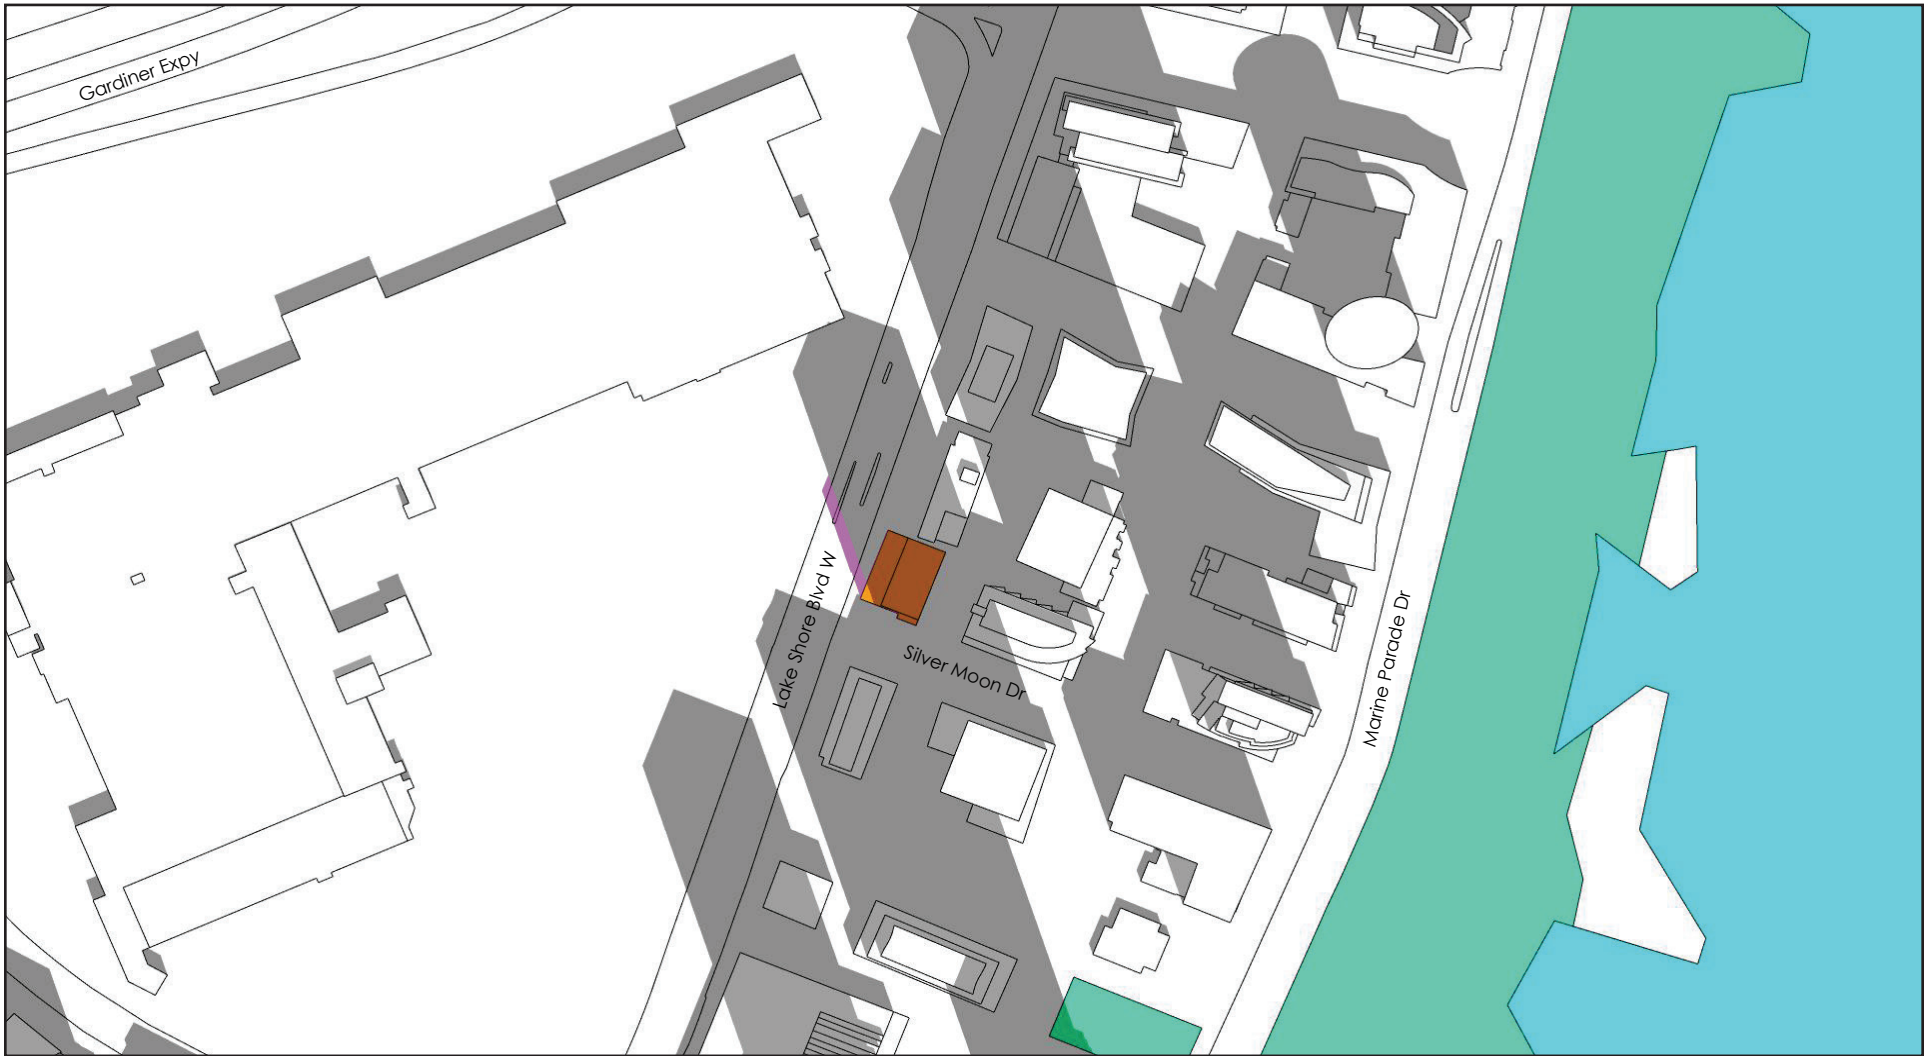

SEPTEMBER 21 - 12:18PM

SHADOW STUDY TESTED WITH AS OF RIGHT MASSING