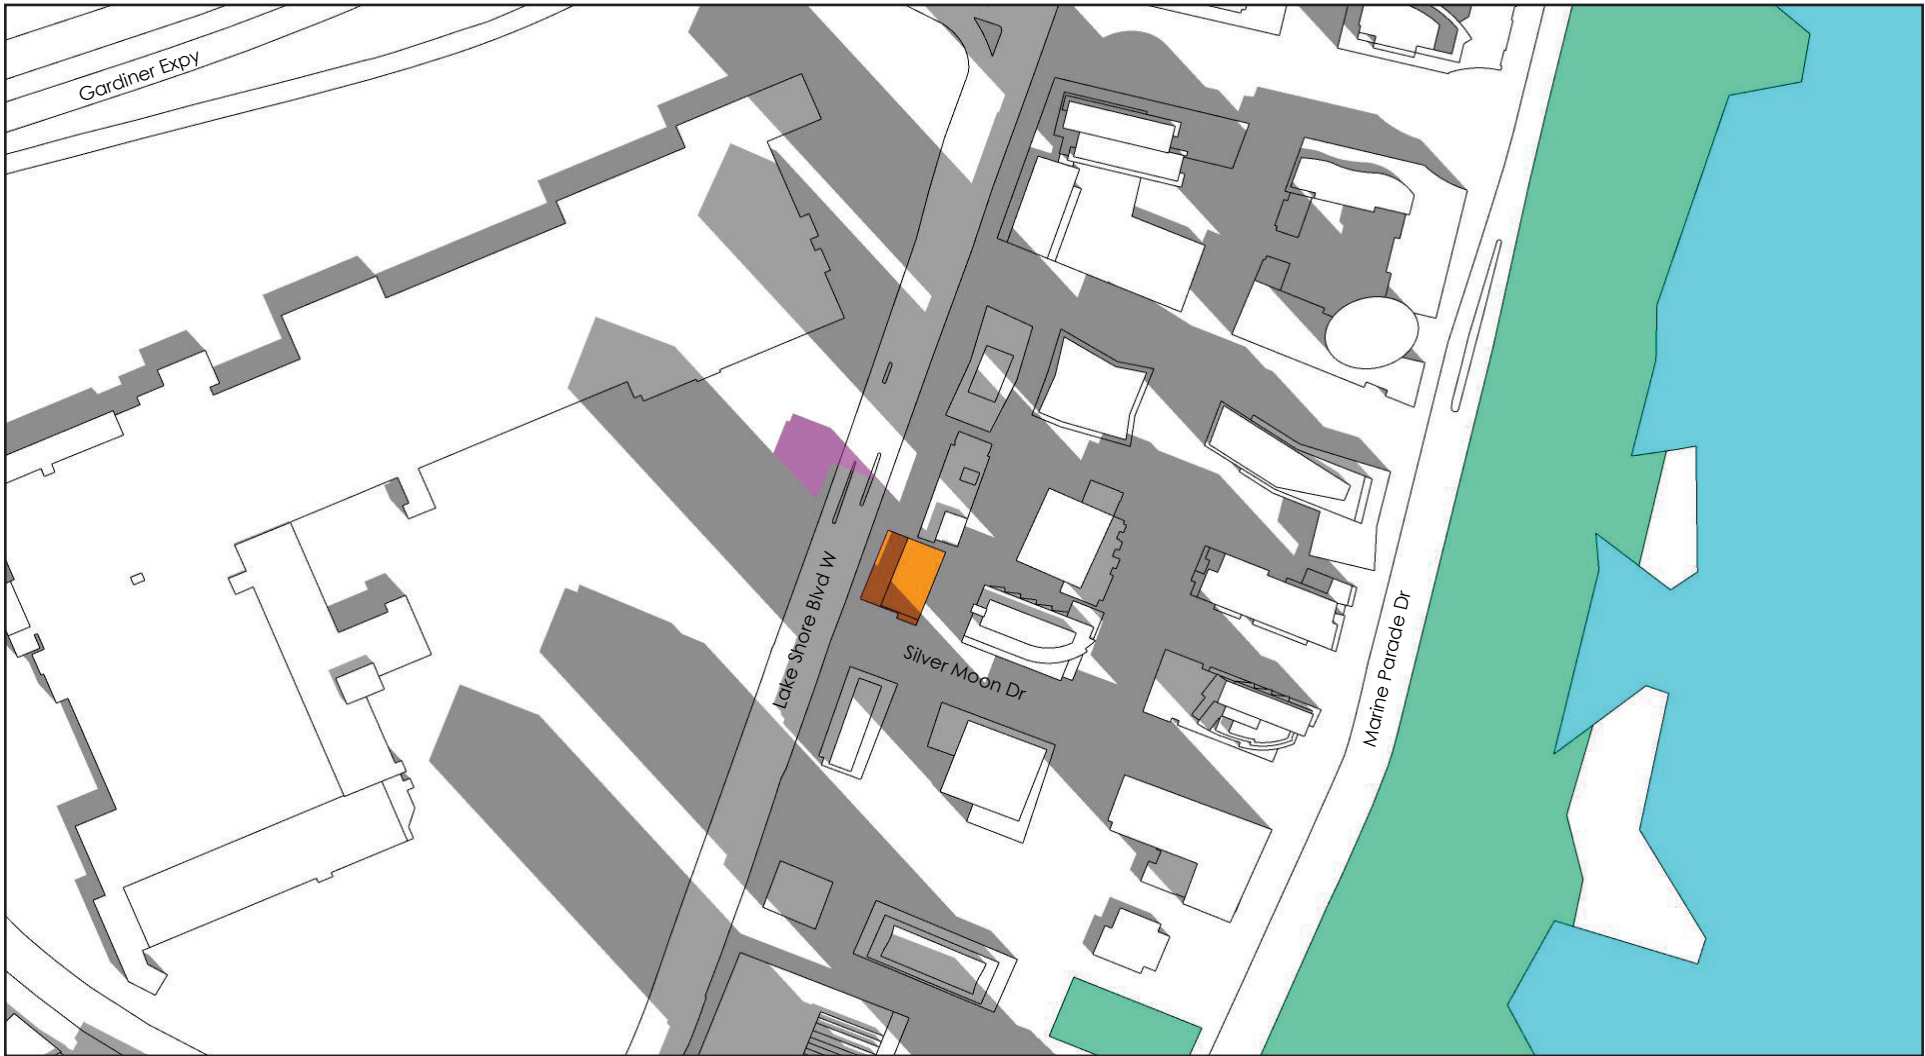

MARCH 21 - 9:18AM

SHADOW STUDY TESTED WITH AS OF RIGHT MASSING

MARCH 21 - 10:18AM

SHADOW STUDY TESTED WITH AS OF RIGHT MASSING

2157 Lake Shore Blvd W
 SHADOW STUDY
 March 2020

- PROPOSED 13 ST + MPH
- PROPOSED SHADOW

MARCH 21 - 11:18AM

SHADOW STUDY TESTED WITH AS OF RIGHT MASSING

217 Lake Shore Blvd W
 SHADOW STUDY
 March 2020

- PROPOSED 13 ST + MPH
- PROPOSED SHADOW

MARCH 21 - 12:18PM

SHADOW STUDY TESTED WITH AS OF RIGHT MASSING