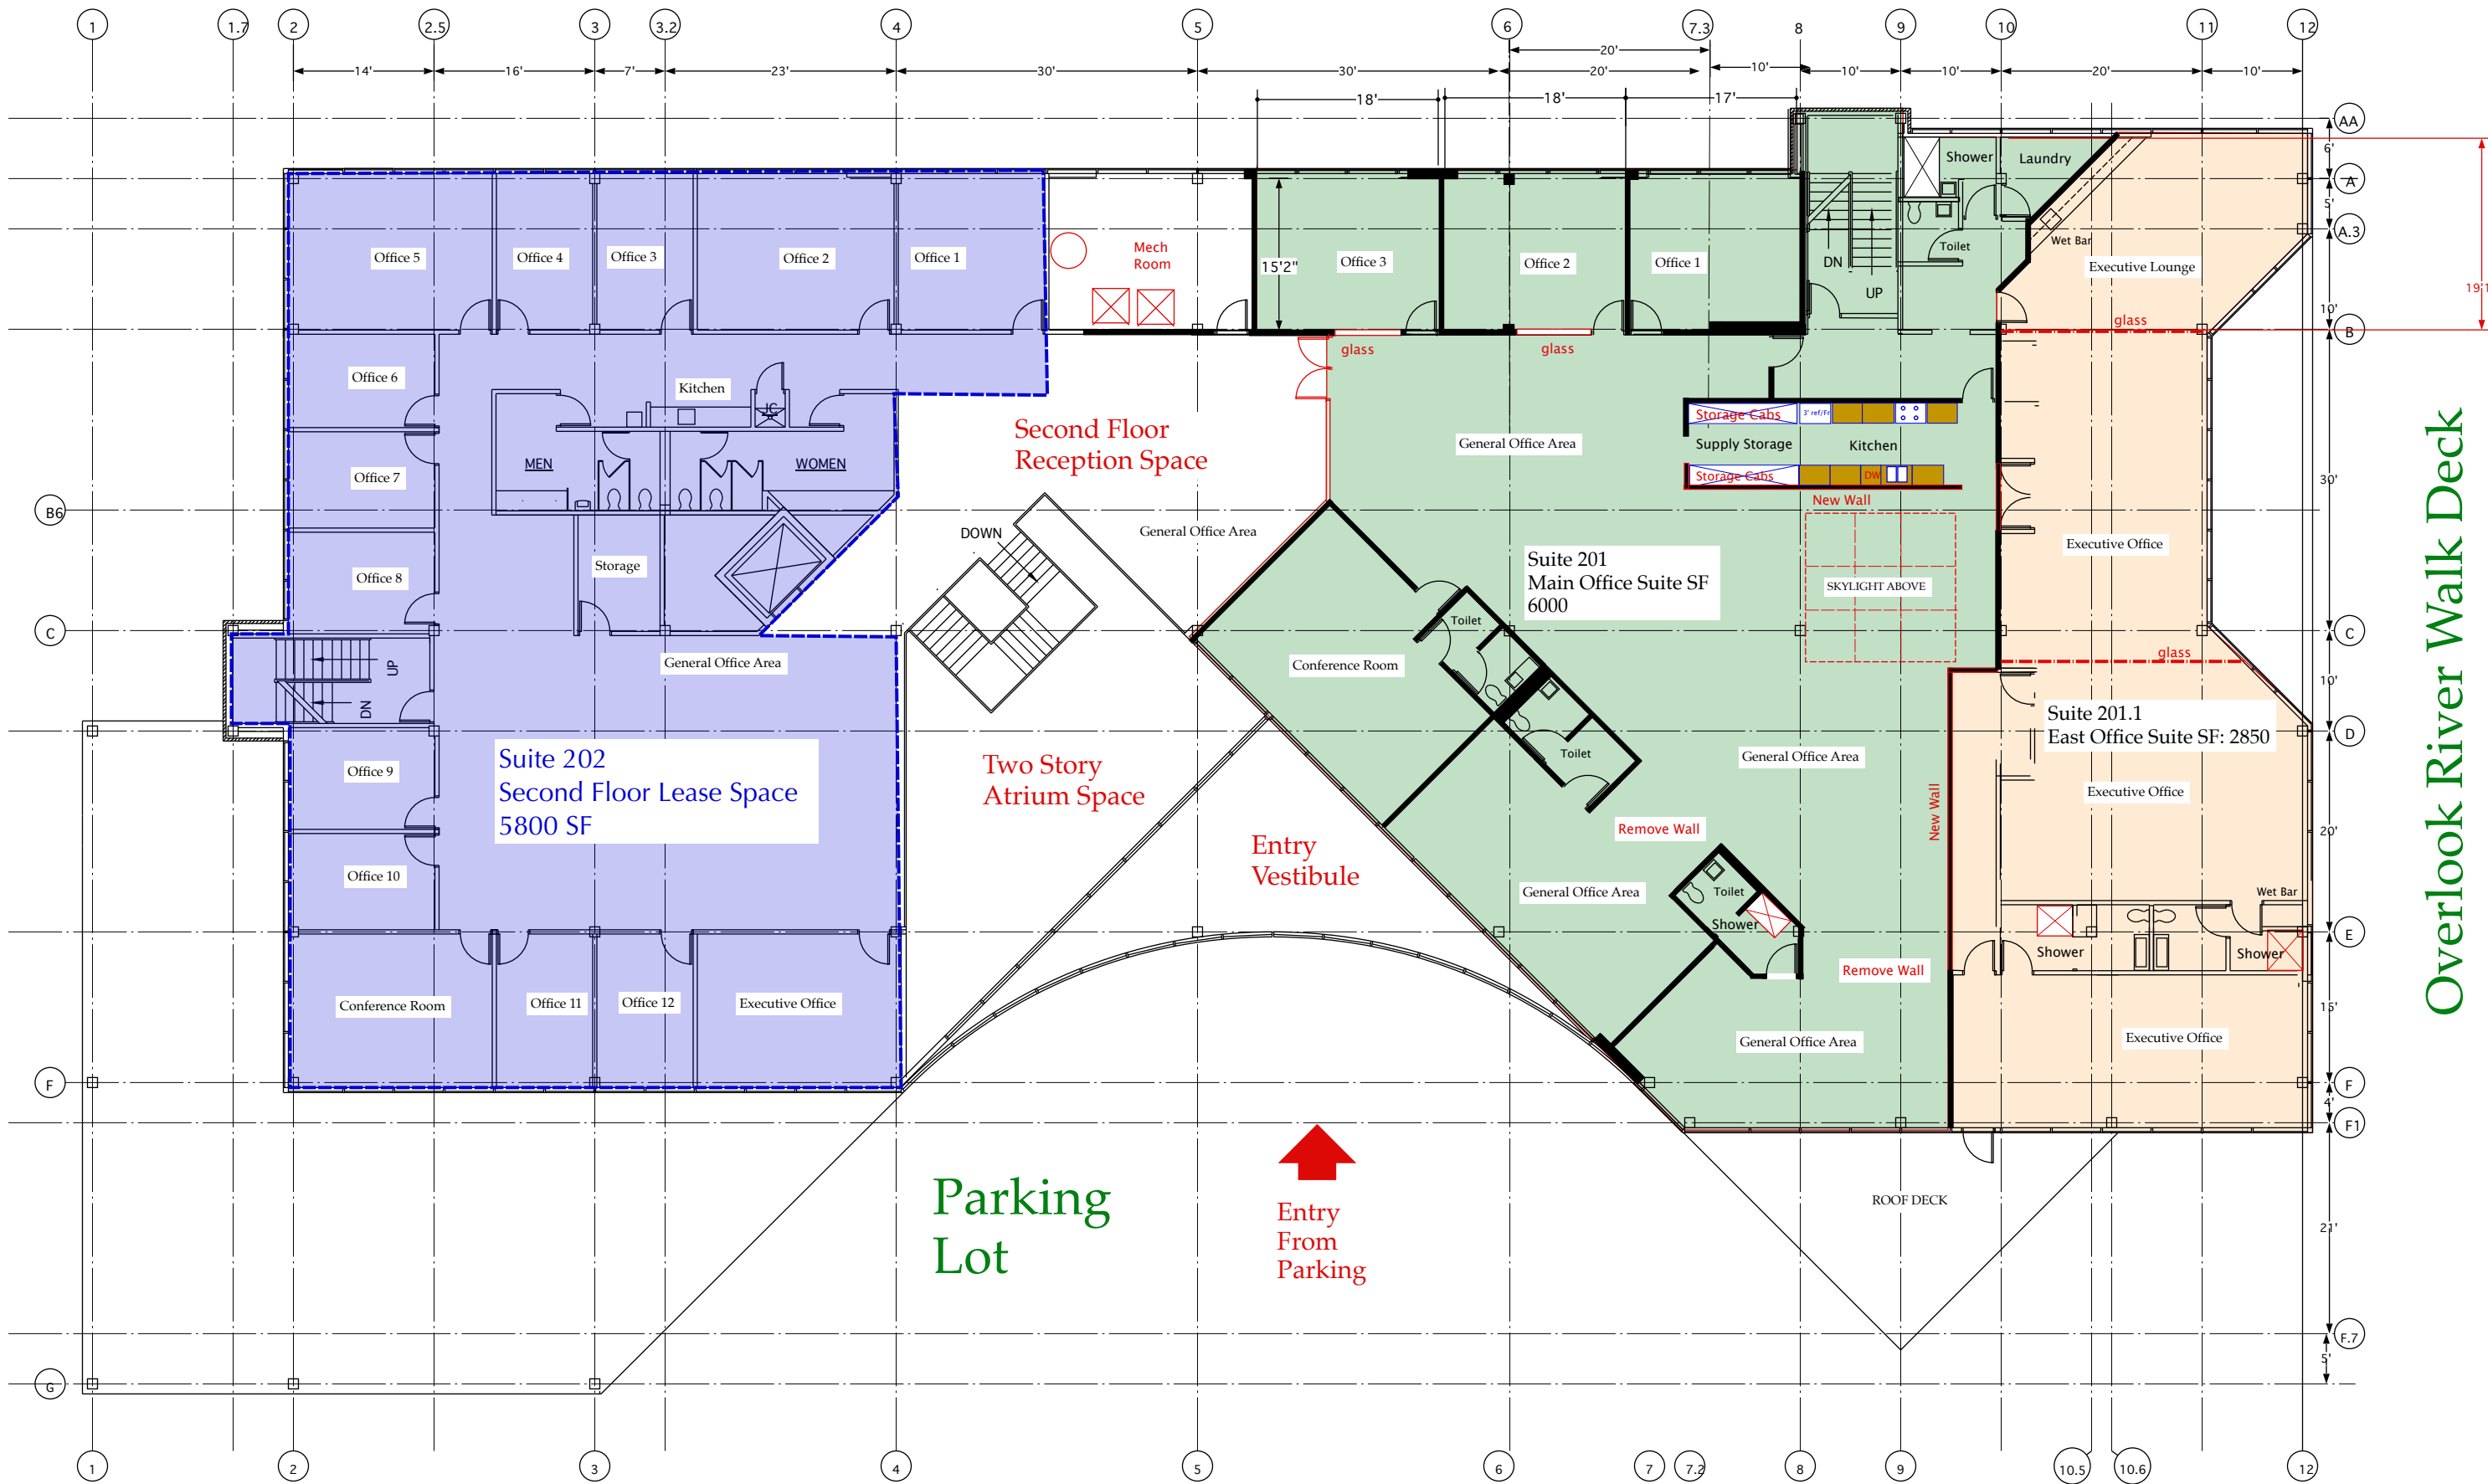

West Parking Lot

Overlook River Walk Deck

Second Floor Plan - 575 W Madison, 201 & 202 Suites - 15,500 Total SF Suites

18000 SF (shell) 16000 SF (Floor)

A-202