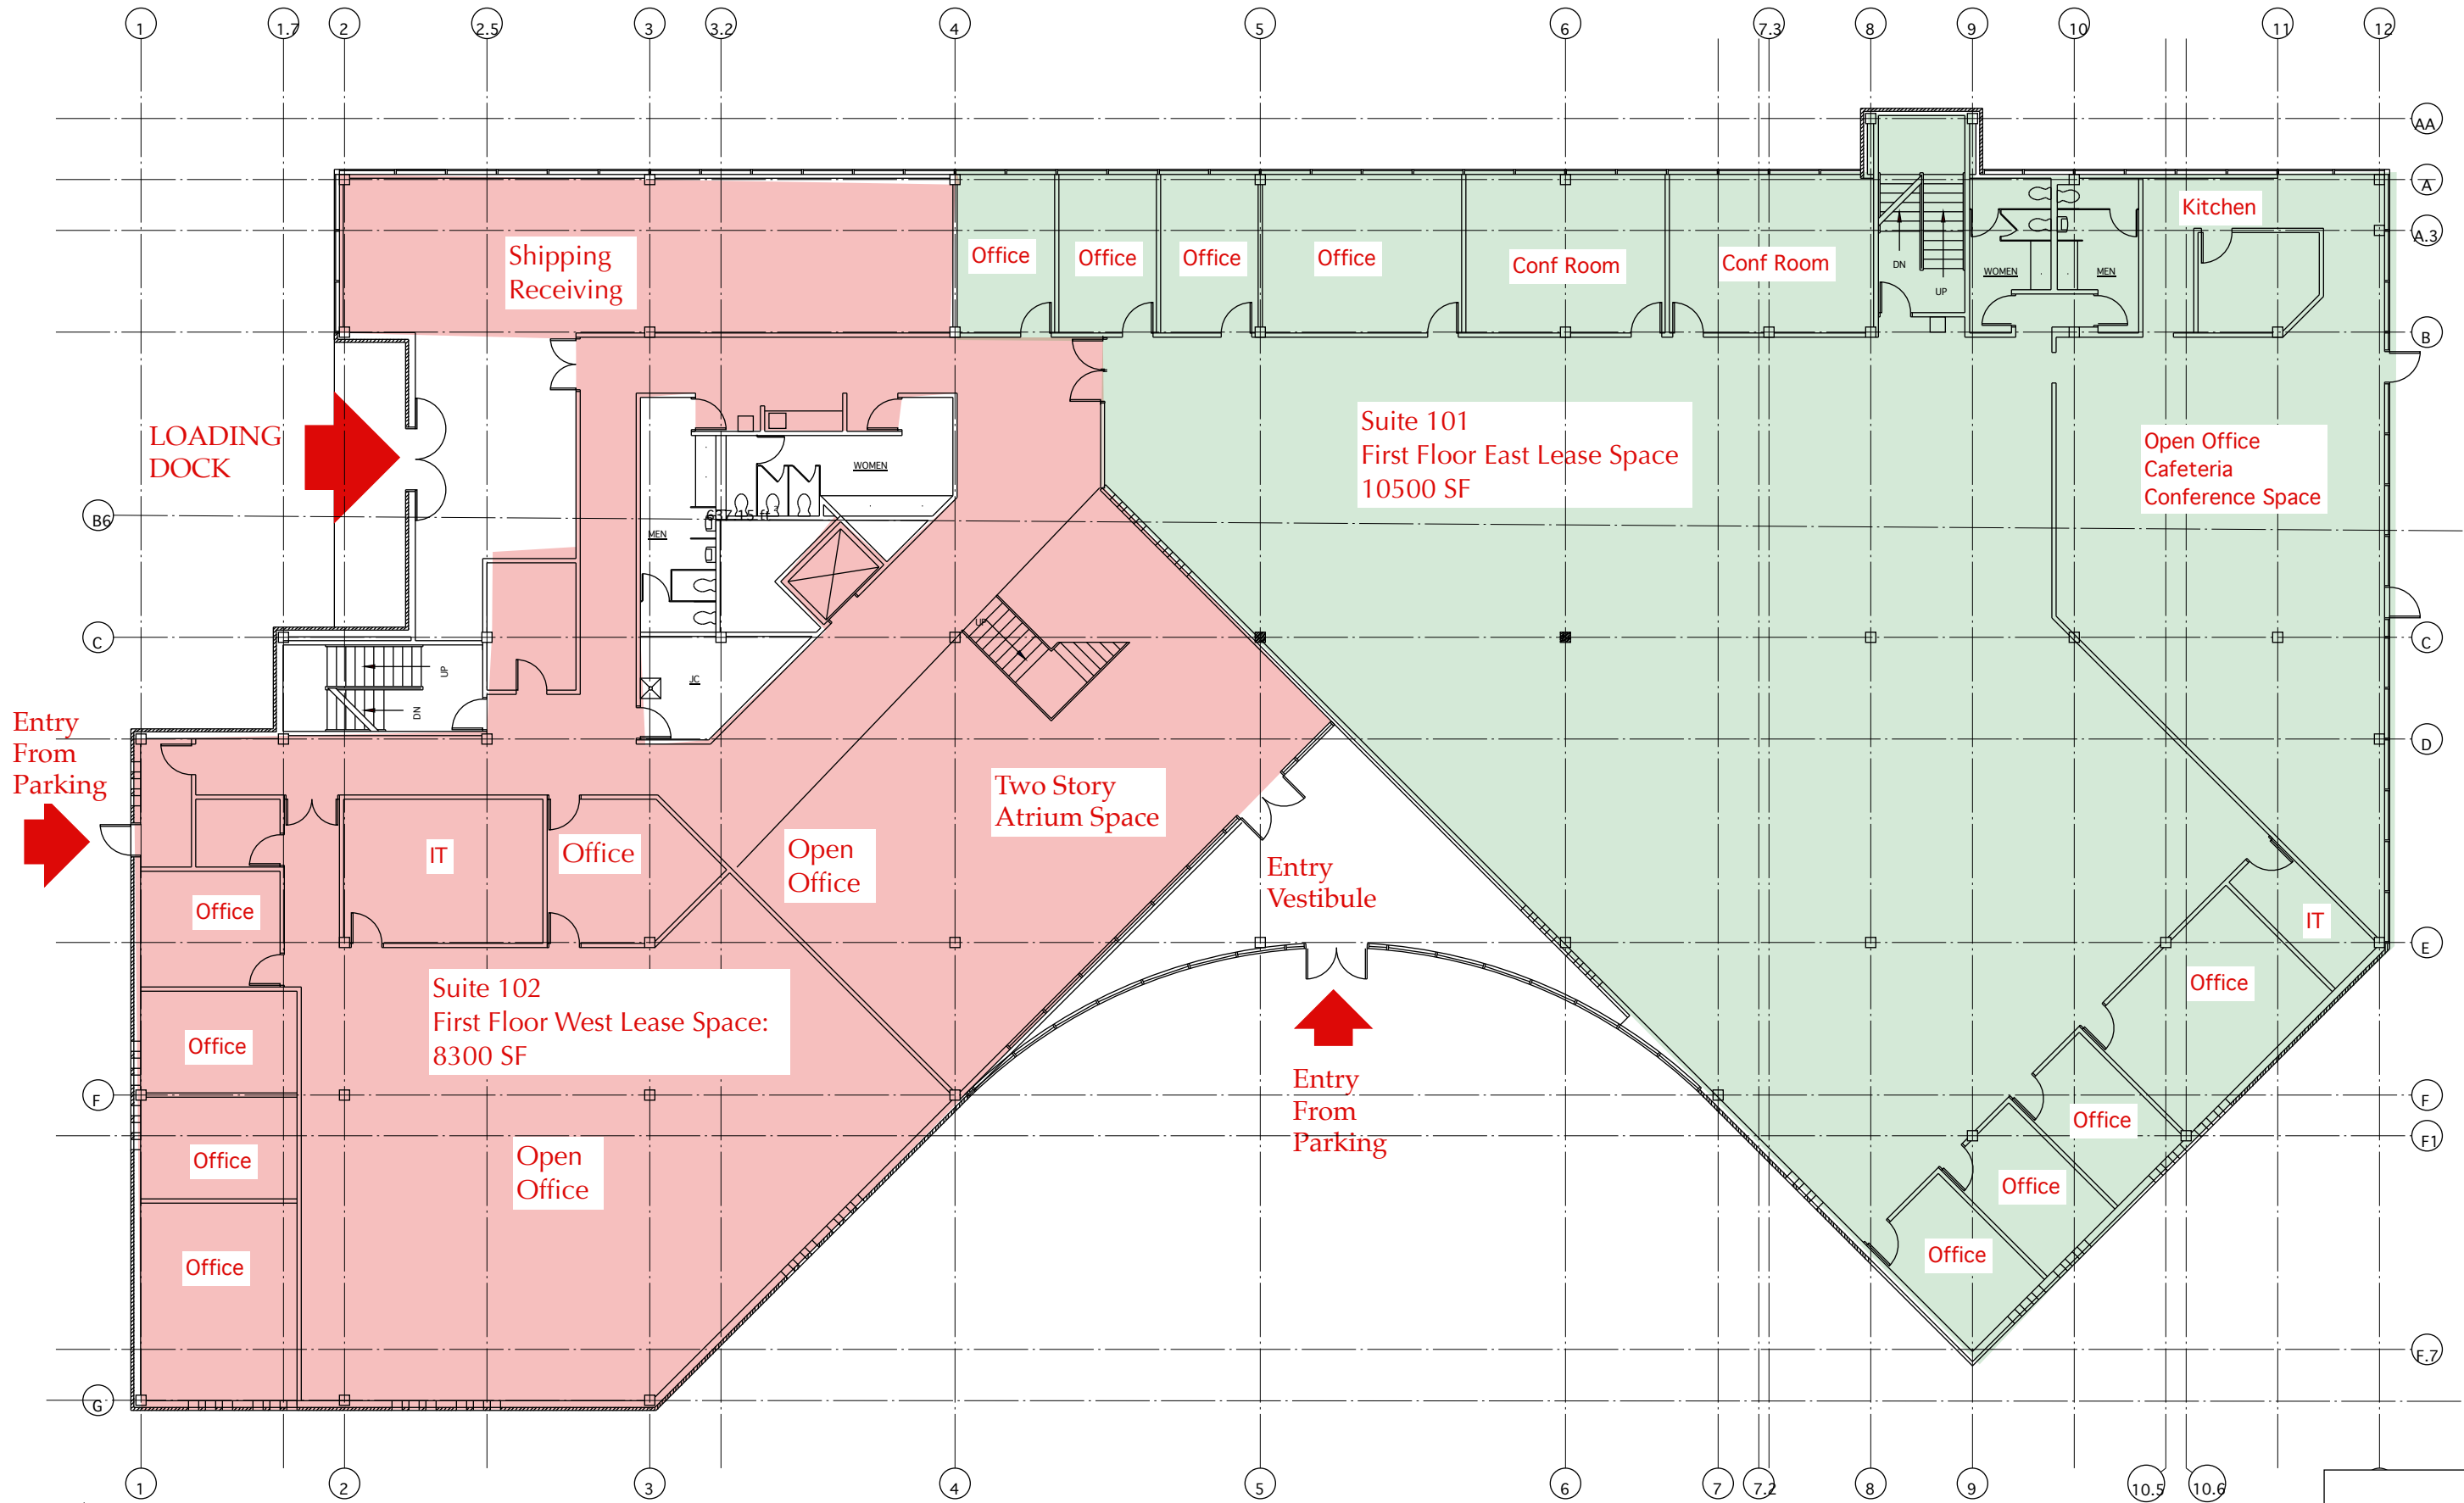

Parking Lot

River Walk Deck

575 W Madison First Floor Lease Spaces 18,800 Total SF

20,000 SF

A-102