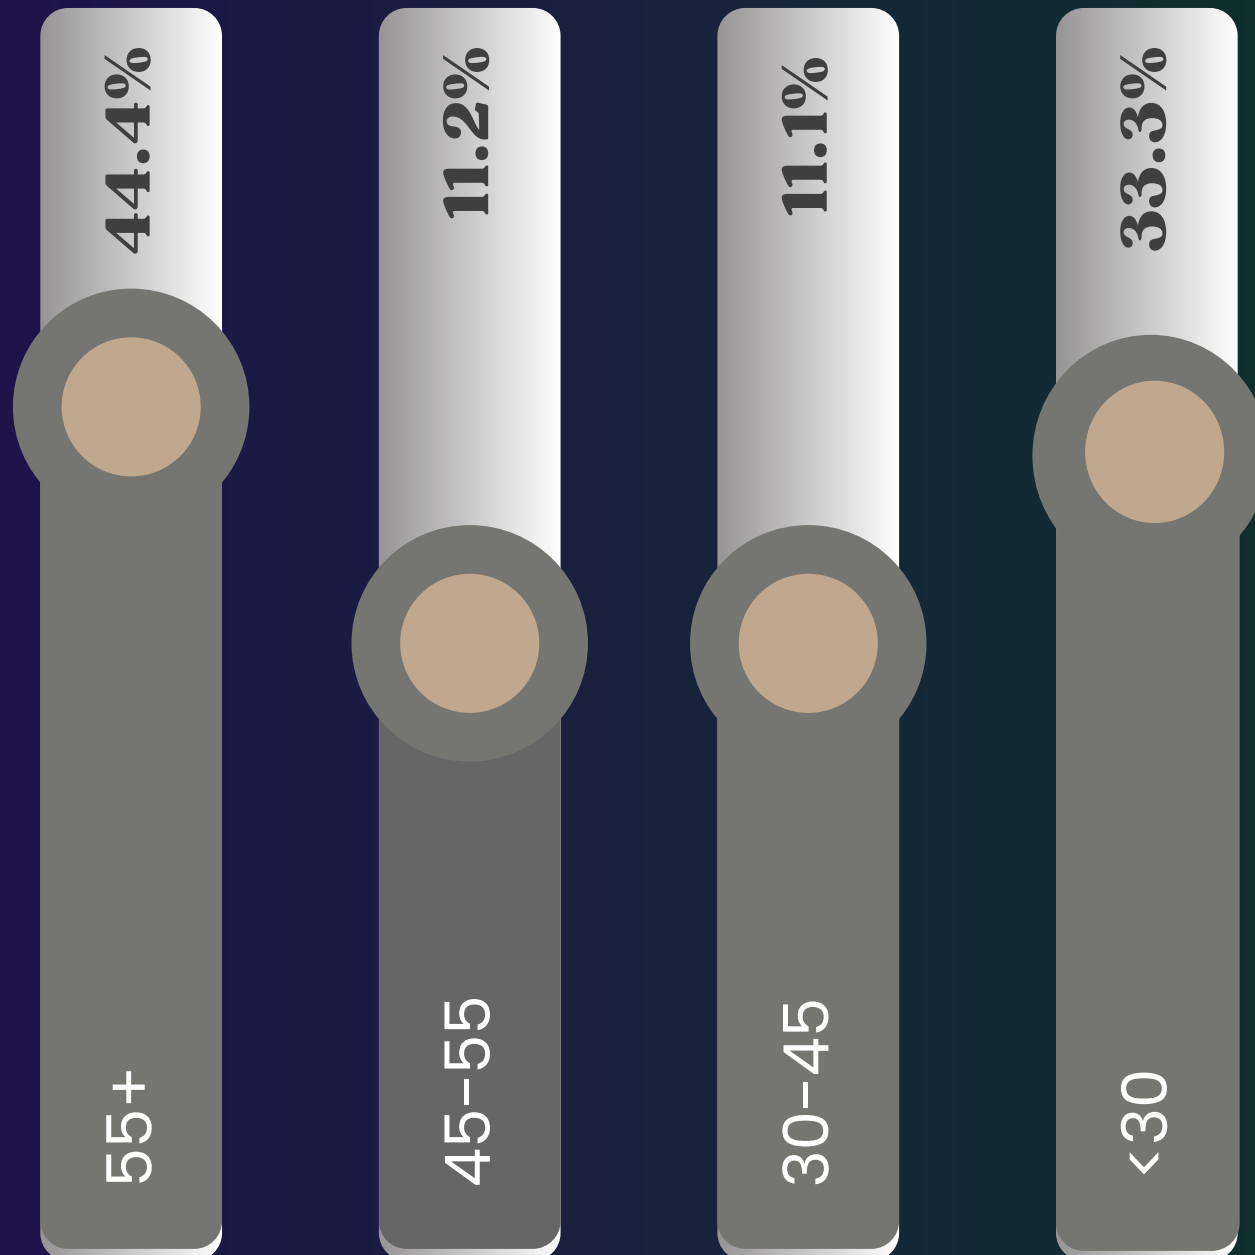

“
broad cross-section
to garner feedback
& diverse opinion
”

FOUNDERS FORUMS

BUSINESS + CAREER SUMMITS

virtual post-COVID 2021-2023

3,148

Global Audience

Broadened target reach w/ livestreaming option via Discord and Twitch