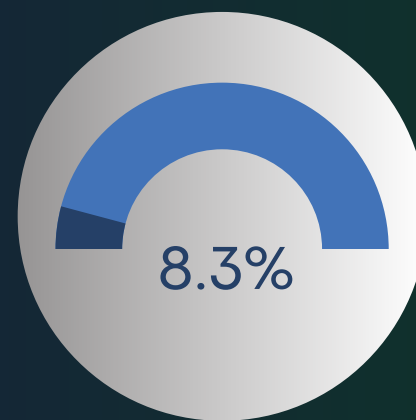

PPE &
Supplies