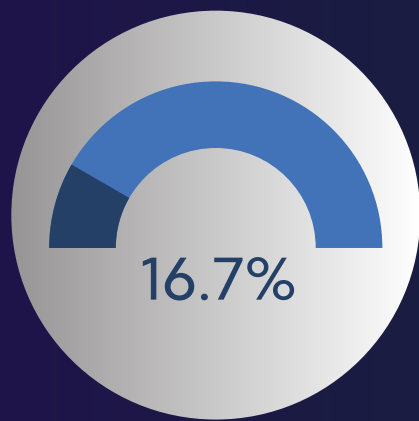

TCNJ THE COLLEGE OF
NEW JERSEY

DEGLB2
CONTRACTORS

TRUIST

Service delivery

Training &
Technical Assistance