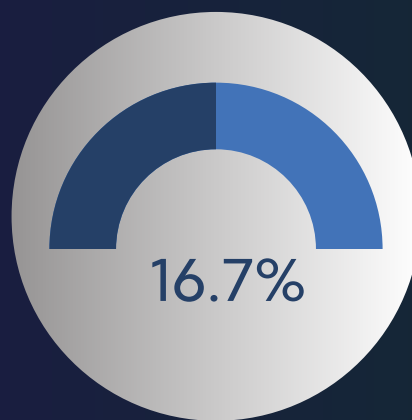

Construction &
Facilities