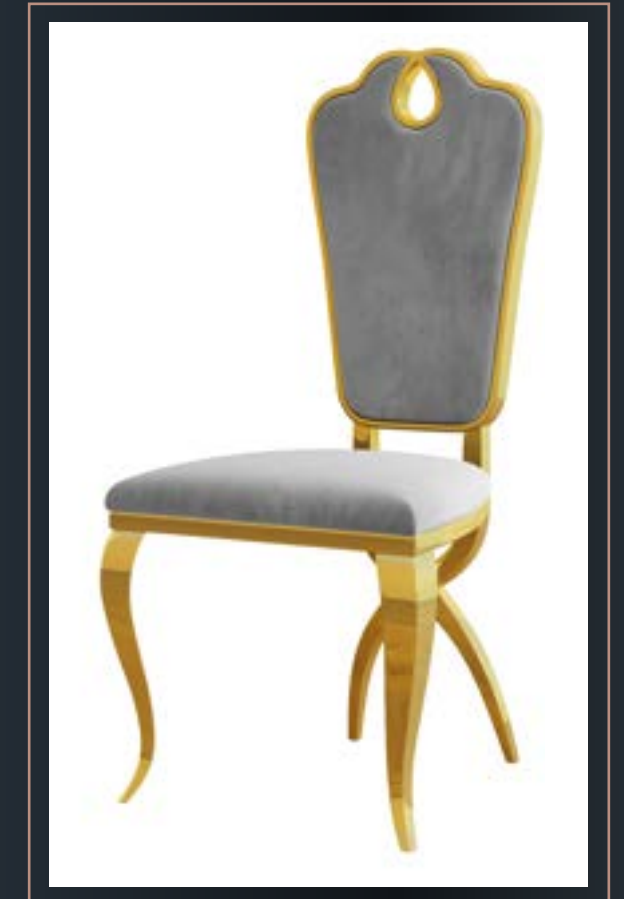

CANDLE DINING TABLE

Gold

79" X 40"