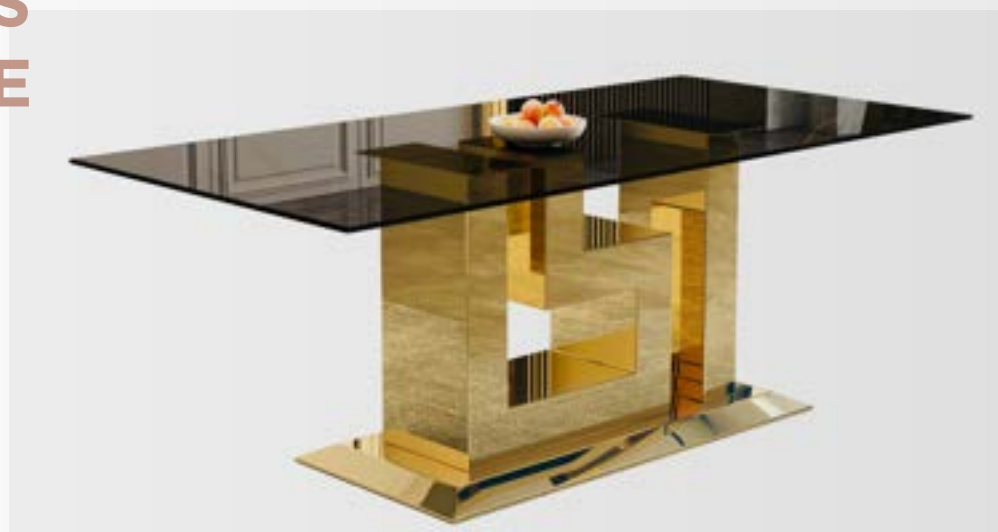

GRECA GLASS DINING TABLE

Gold
12mm Grey Glass

79" x 40"