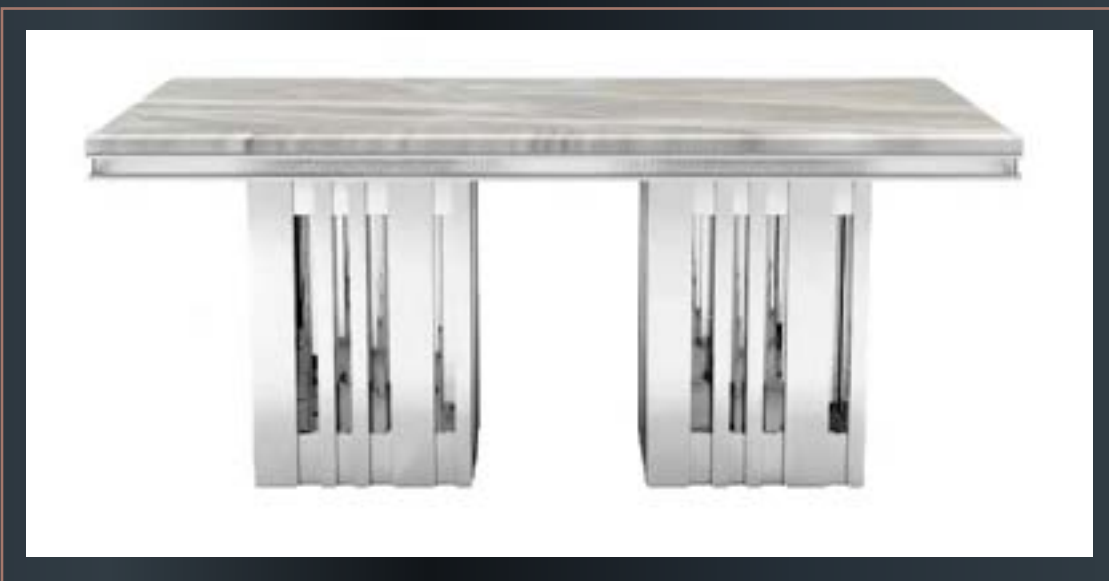

Silver Chair With Black Velvet/
Silver Chair With Grey Velvet

34" X 17" X 17"

WALES DINNING TABLE

Gold/ Silver

51" X 51" X 30"

WALES DINNING CHAIR

Goldchair With Black Velvet
Silver Chair With Grey Velvet

24" X 21" X 32"