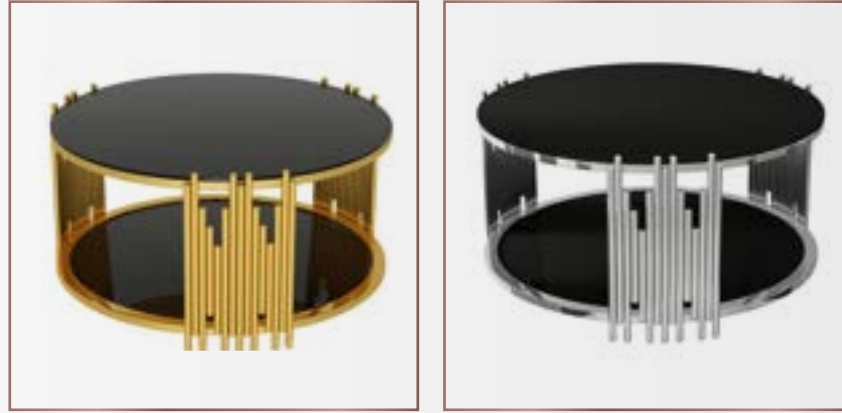

Silver

51" X 31"

WALES COFFEE TABLE

Gold/silver Black Glass
Top Glass 8mm and
Bottom Glass 6mm

35" X 18"

WALES SIDE TABLE

Gold/silver Black Glass
Top Glass 8mm and
Bottom Glass 6mm

35" X 18"