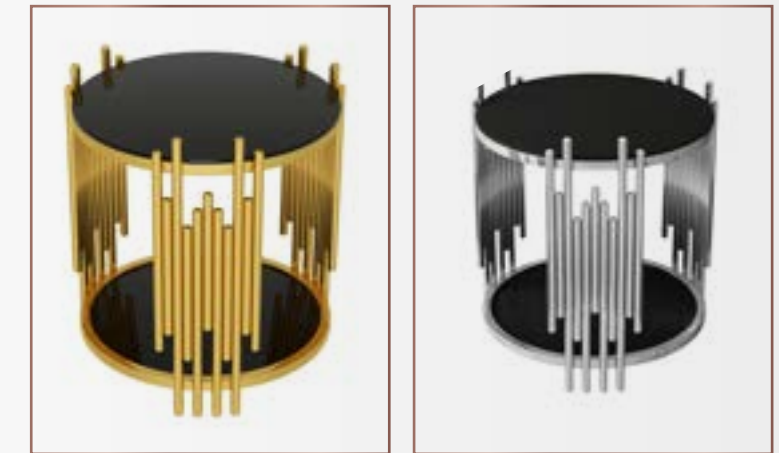

Silver

51" X 31"

WALES COFFEE TABLE

Gold/silver Black Glass
Top Glass 8mm and
Bottom Glass 6mm

35" X 18"

WALES SIDE TABLE

Gold/silver Black Glass
Top Glass 8mm and
Bottom Glass 6mm

35" X 18"