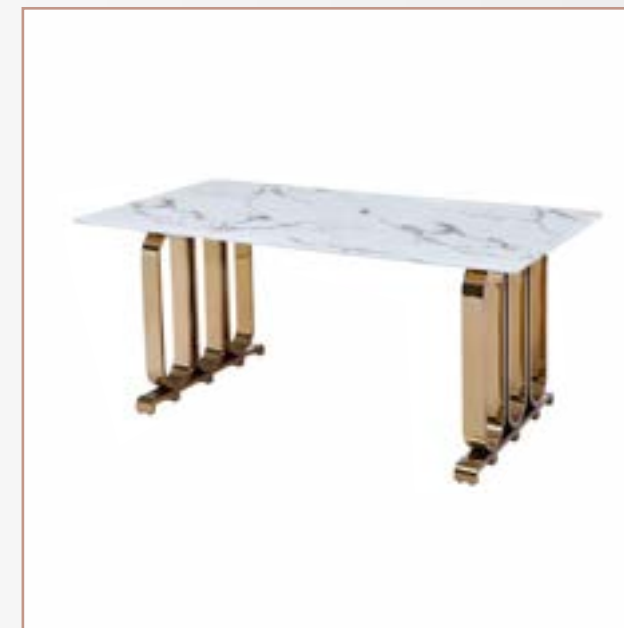

AUDI DINING TABLE

Gold/ Silver

79" X 40"

AUDI DINING CHAIR

Gold/ Silver

39" X 22" X 20"

LINK DINNING TABLE

Gold Table With White Top/ Gold Table With Black Top

71" X 35"

LINK DINING CHAIR

Gold Chair With Black Velvet/
Gold Chair With Grey Velvet

34" X 17" X 17"

LINK DINING TABLE

Silver Table With White Top/
Silver Table With Black Top

71" X 35

LINK DINING CHAIR