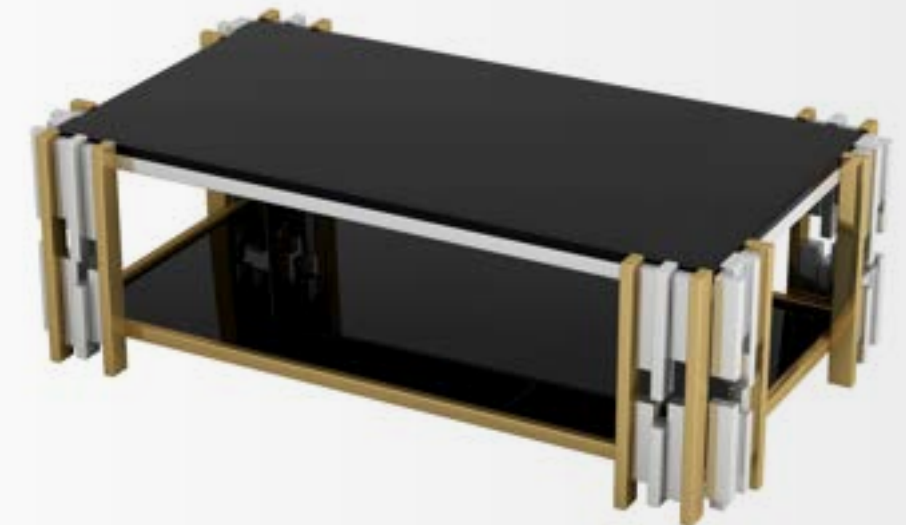

YORK COFFEE TABLE

Two Tone Colour

51" X 28" X 18"