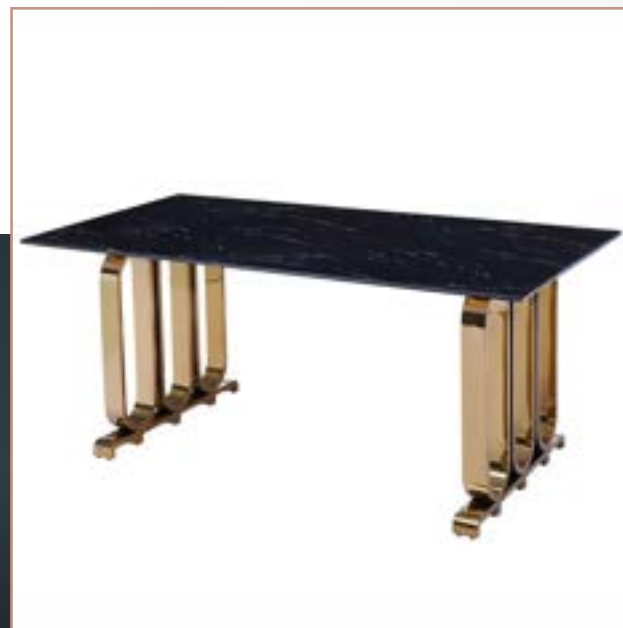

AUDI DINING TABLE

Gold/ Silver

79" X 40"

AUDI DINING CHAIR

Gold/ Silver

39" X 22" X 20"

LINK DINNING TABLE

Gold Table With White Top/ Gold Table With Black Top

71" X 35"

LINK DINING CHAIR

Gold Chair With Black Velvet/
Gold Chair With Grey Velvet

34" X 17" X 17"

LINK DINING TABLE

Silver Table With White Top/
Silver Table With Black Top

71" X 35

LINK DINING CHAIR