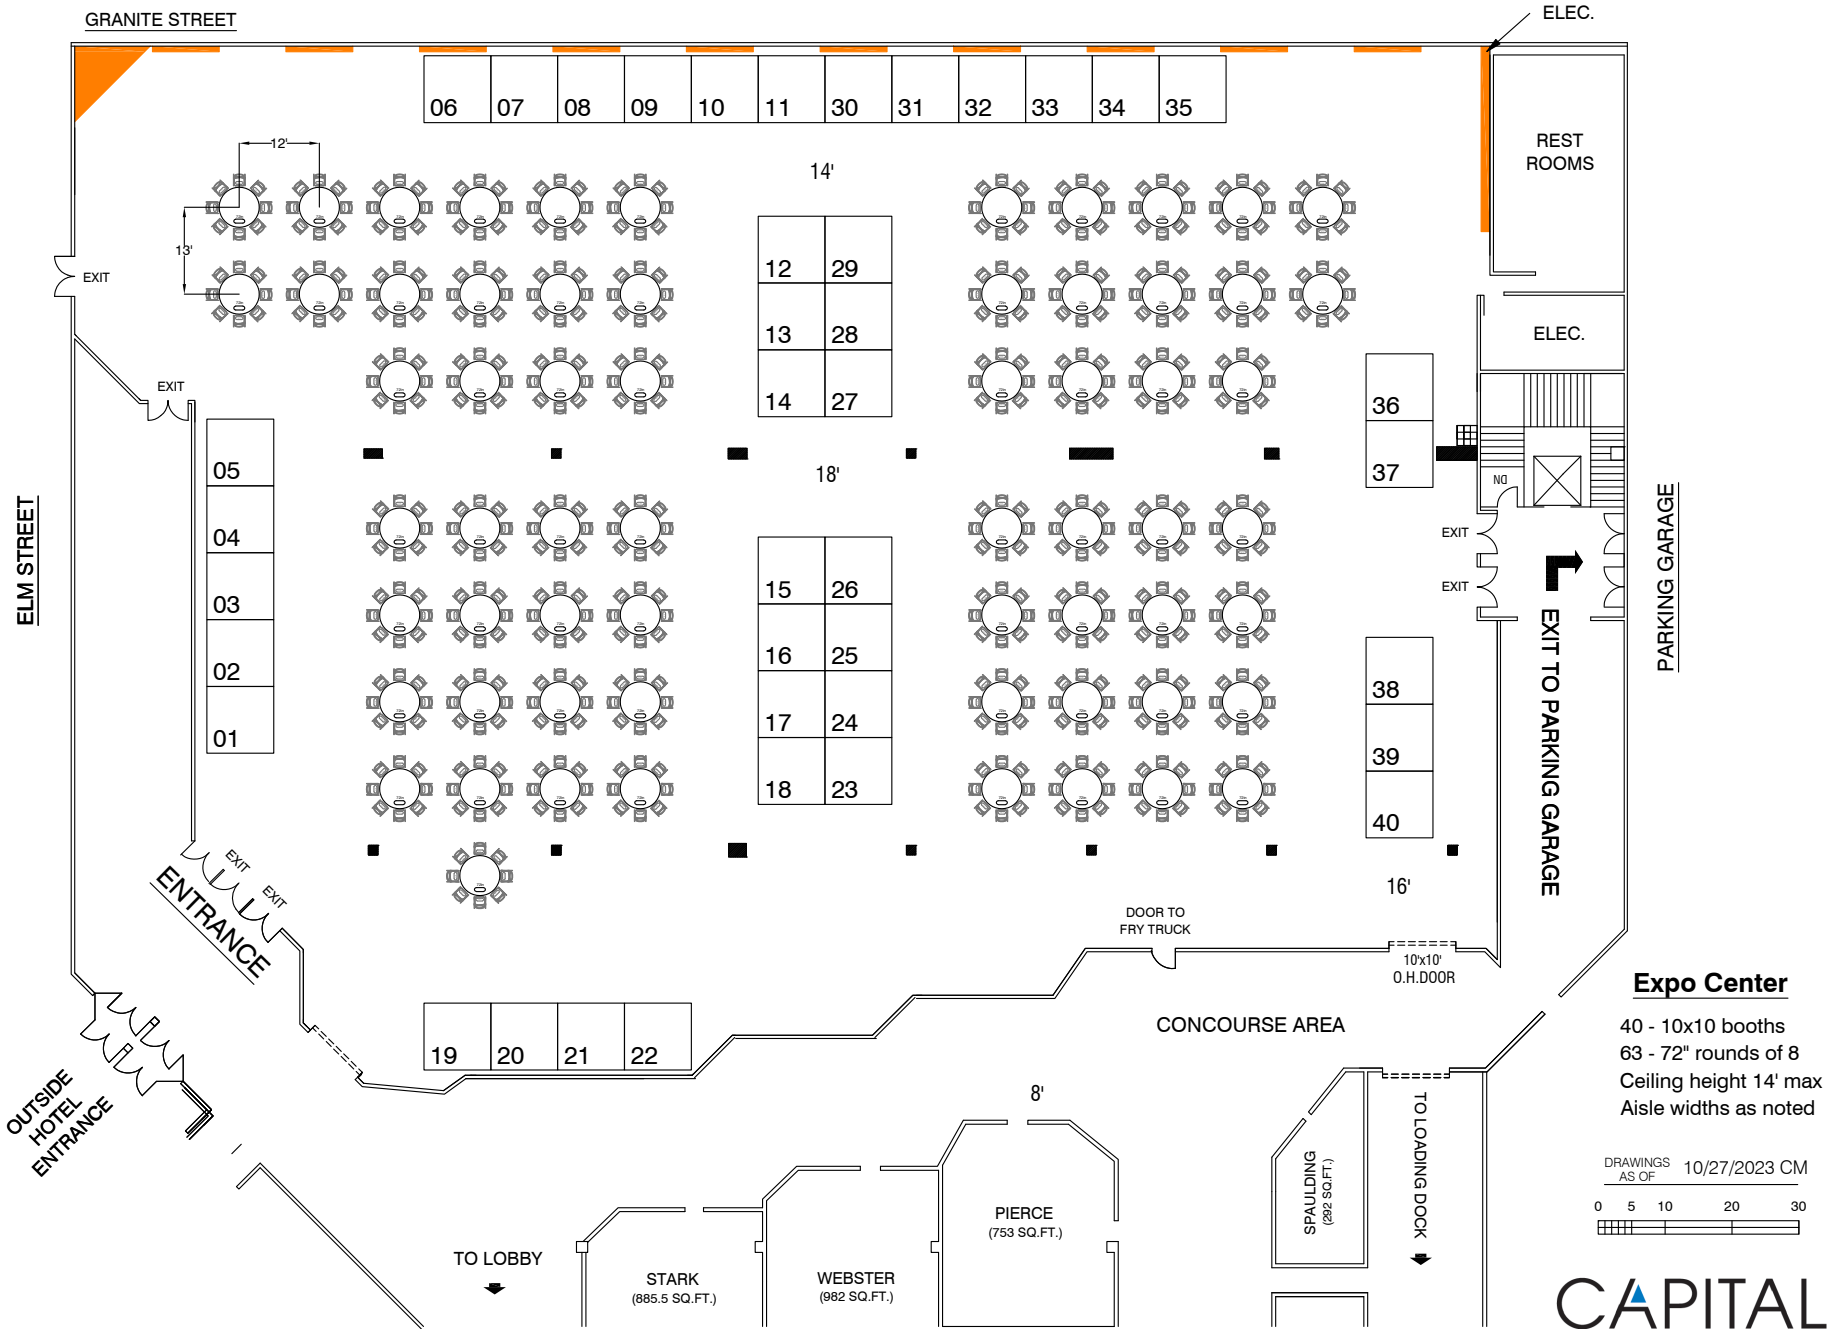

# NASTO 2024

July 22-23, 2024

DoubleTree by Hilton Manchester Downtown · Manchester, New Hampshire

## Expo Center

- 40 - 10x10 booths
- 63 - 72" rounds of 8
- Ceiling height 14' max
- Aisle widths as noted

DRAWINGS AS OF 10/27/2023 CM