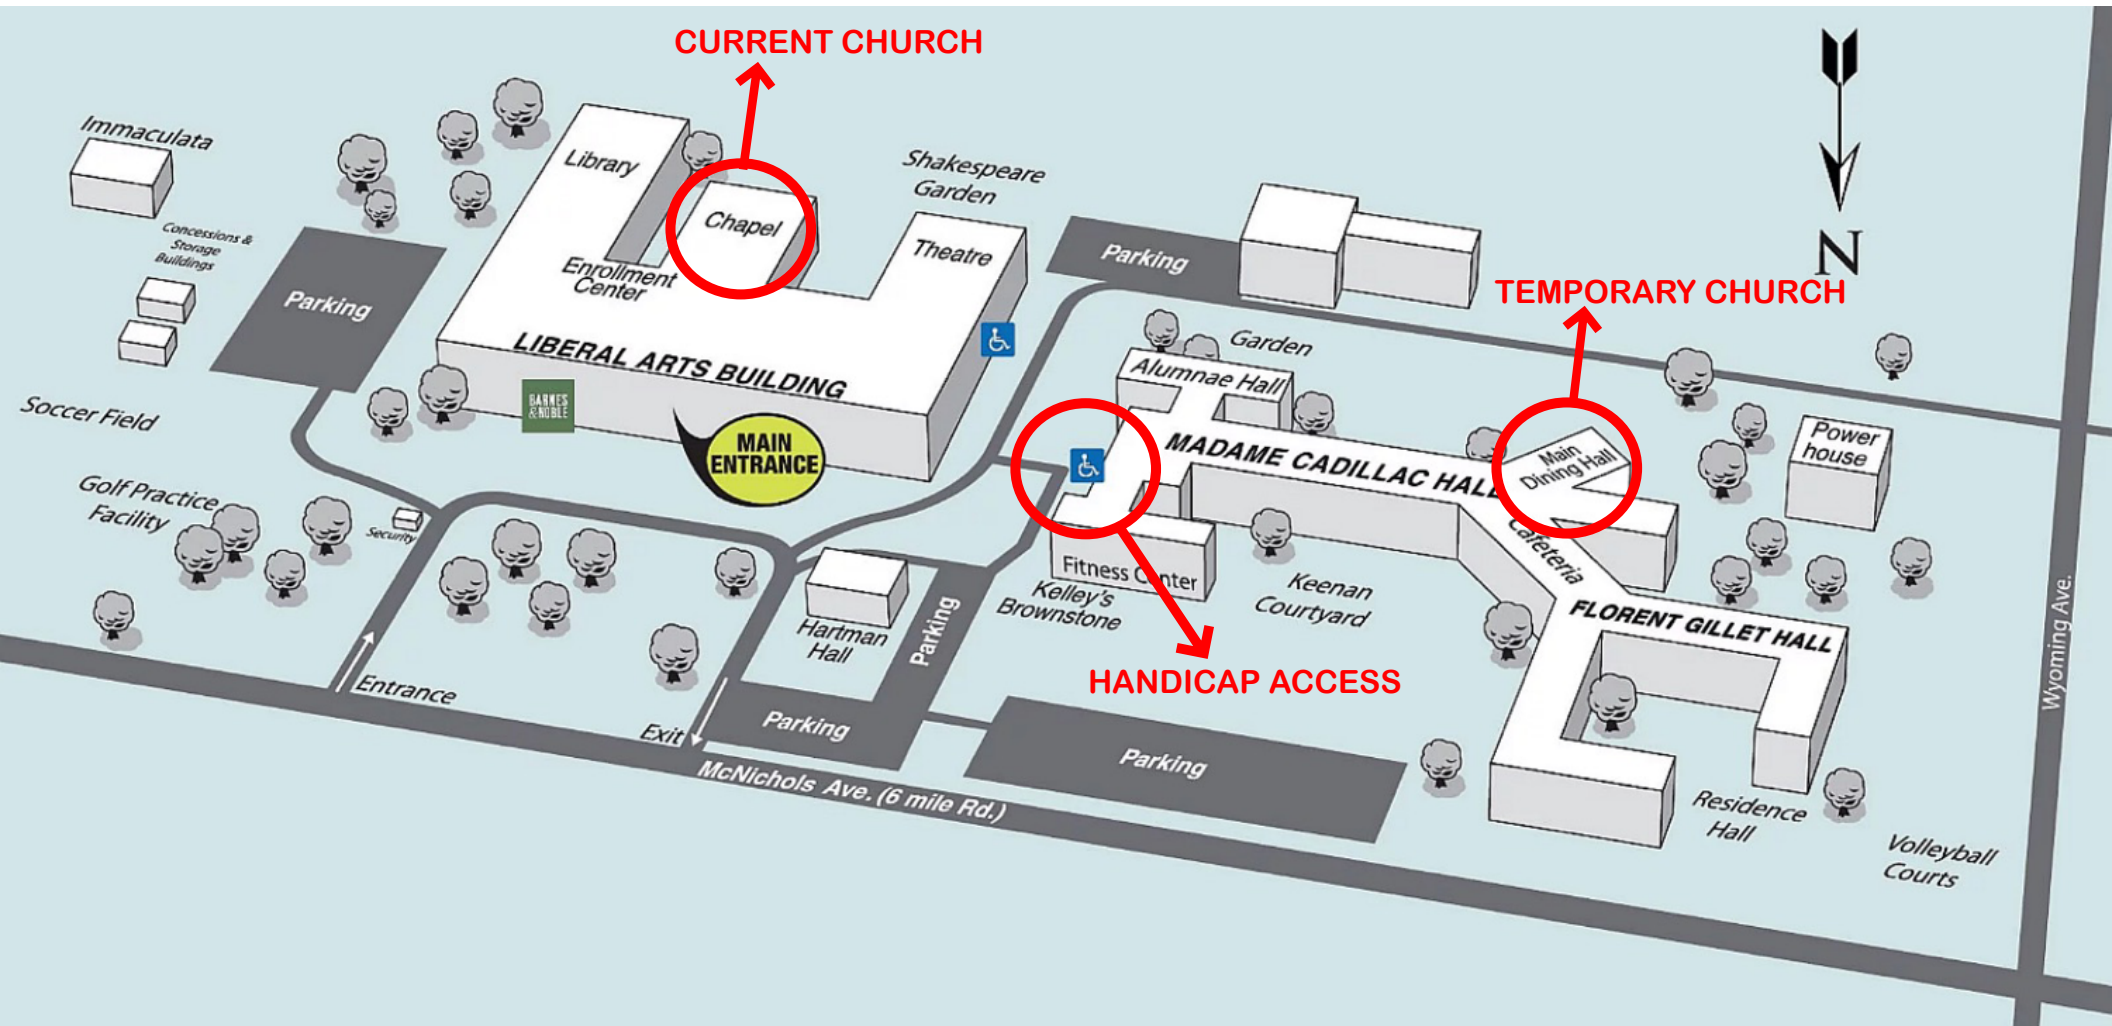

**St. Peter Claver Catholic Community
Temporary Church on Marygrove Campus
June 2021**

During the month of June, all liturgical celebrations will be held in our Temporary Church in the Main Dining Room in Madame Cadillac Hall. As you enter the campus, Madame Cadillac is the building to the right of the Liberal Arts Building where our Current Church is located. Enter the main door of Madame Cadillac and proceed down the main corridor to the Main Dining Room. Handicap Access is to the right of the main door. Signs will be posted to guide you.