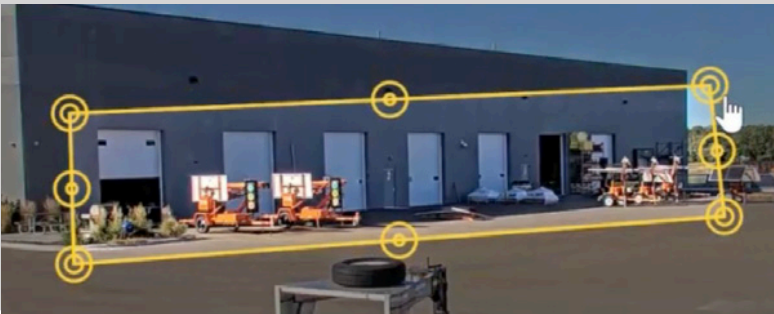

THE PROCESS IS EASY

Tell us what you need protected, we'll tailor the right surveillance and patrol solution.

Surveillance Units Delivered and Installed within 5-7 days

Online in 10 Minutes

CUSTOMSITE DESIGN

- Site Design: Cameras placed for optimal coverage
- Monitoring Zones: protecting your most critical assets.