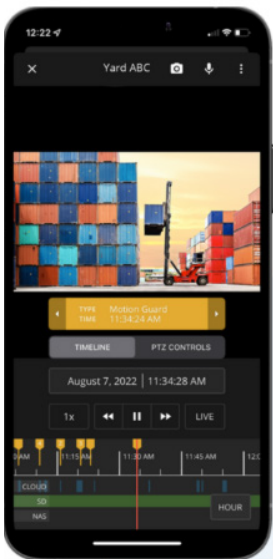

## CUSTOMSITE DESIGN

- Site Design: Cameras placed for optimal coverage
- Monitoring Zones: protecting your most critical assets.

## Mobile Surveillance & Patrol Officers

Monitored by mobile surveillance and routine patrols. VG2 Protection officers respond quickly to any activity on-site