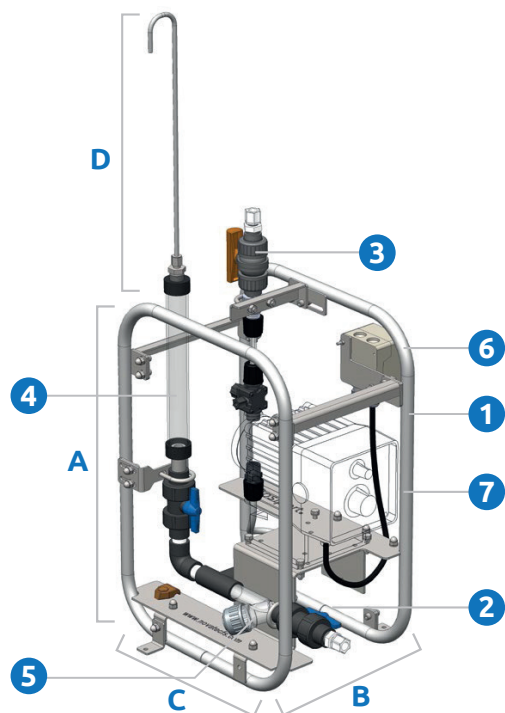

Components:

1. 1 All Stainless steel 304 structure
2. 2 All 316SS or PVC suction line
3. 3 All 316SS or PVC discharge line
4. 4 Calibration cylinder
5. 5 Y strainer and purge - 316SS or PVC
6. 6 Switch box
7. 7 Electromagnetic metering pump

Dimensions:

1. A: 21 - 1/4"   C: 14 - 3/4"
   B: 10"   D: 21"

How to Order:

M-SERIES ORDERING INFORMATION

PART No.	MIN FLOW (GPD)	MAX FLOW (GPD)	MAX DISCHARGE PRESSURE (PSI)	VOLTAGE	CHECK VALVE SEAL MATERIAL	FLUID SECTION	PIPE AND ACCESSORIES
M-120-SS-30-10-5-A21000	0.1	17	250	120 VAC	KALREZ	316 SST	316 SST
M-240-SS-30-10-5-A21004	0.1	17	250	240 VAC	KALREZ	316 SST	316 SST
M-12D-SS-30-10-3-A21016	0.1	10	140	12 VDC	KALREZ	316 SST	316 SST
M-120-P-30-10-5-A21008	0.1	17	250	120 VAC	VITON	PVDF	PVC SCH 80
M-120-P-30-10-3-A21009	0.1	15	150	120 VAC	VITON	PVDF	PVC SCH 80
M-240-P-30-10-5-A21012	0.1	17	250	240 VAC	VITON	PVDF	PVC SCH 80
M-240-P-30-10-3-A21013	0.1	15	150	240 VAC	VITON	PVDF	PVC SCH 80
M-120-P-100-10-3-A21010	0.2	30	110	120 VAC	VITON	PVDF	PVC SCH 80
M-120-P-100-10-3-A21011	0.3	45	75	120 VAC	VITON	PVDF	PVC SCH 80
M-240-P-100-10-3-A21014	0.2	30	110	240 VAC	VITON	PVDF	PVC SCH 80
M-240-P-100-10-3-A21015	0.3	45	75	240 VAC	VITON	PVDF	PVC SCH 80

Instrumentation Warehouse Corp
4761 NW 72 Avenue
Miami, FL 33166

Phone: (1-800-671-0245)

Email: cs@instrumentationwarehouse.com

Online Store: www.instrumentationwarehouse.com