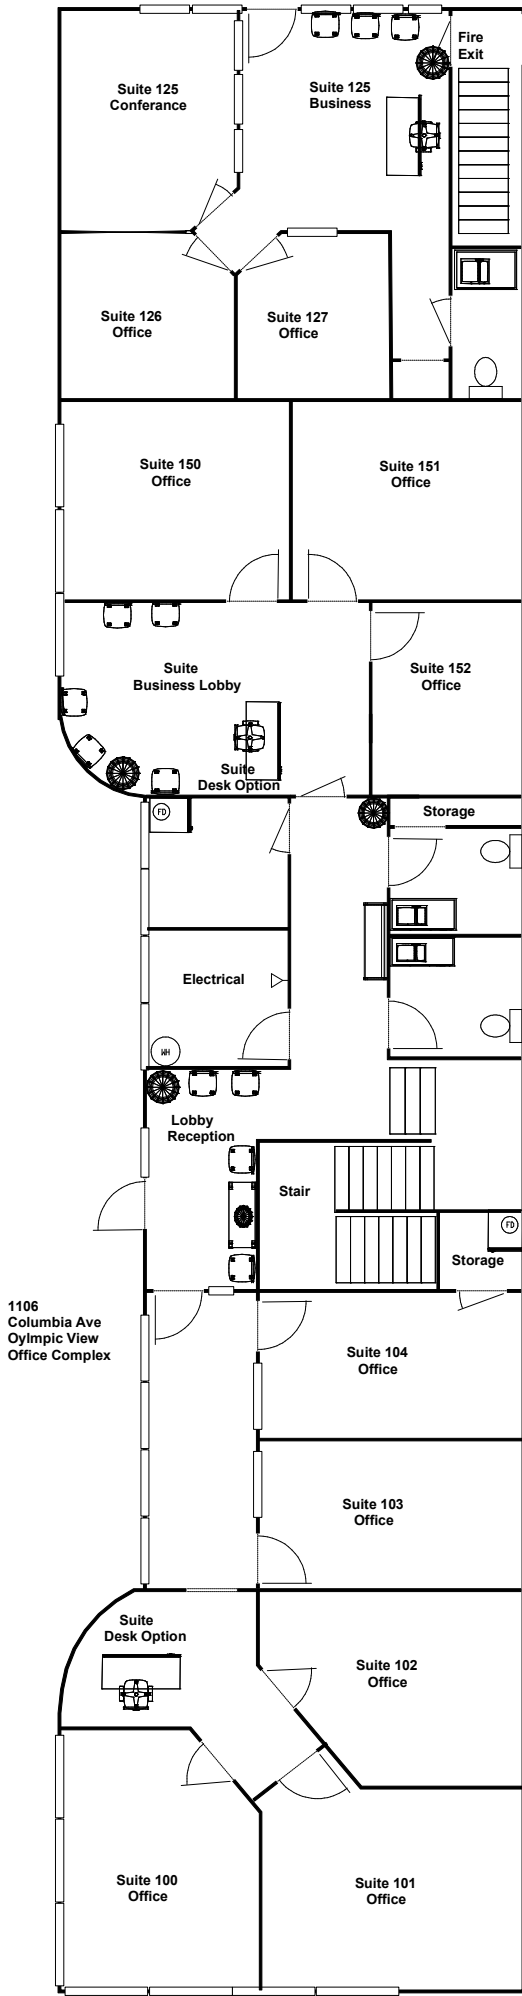

**Suite 252 350sf \$675 mo. NNN Included**  
**Large waiting room area**  
**Utilities Included - Common area**

For More Information Contact (206) 715-9000

# 1106 Columbia Ave - Partial Interiors