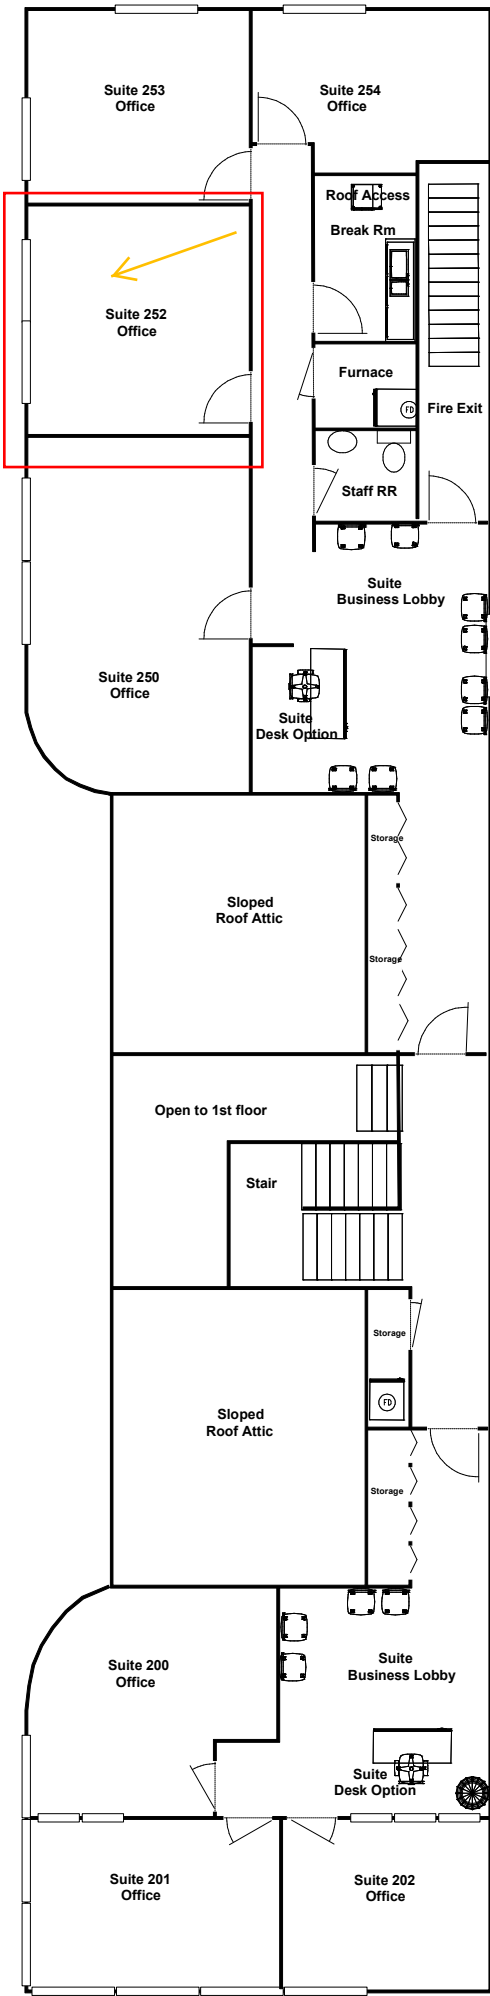

**Suite 252 350sf \$675 mo. NNN Included**  
**Large waiting room area**  
**Utilities Included - Common area**

For More Information Contact (206) 715-9000

# 1106 Columbia Ave - Partial Interiors