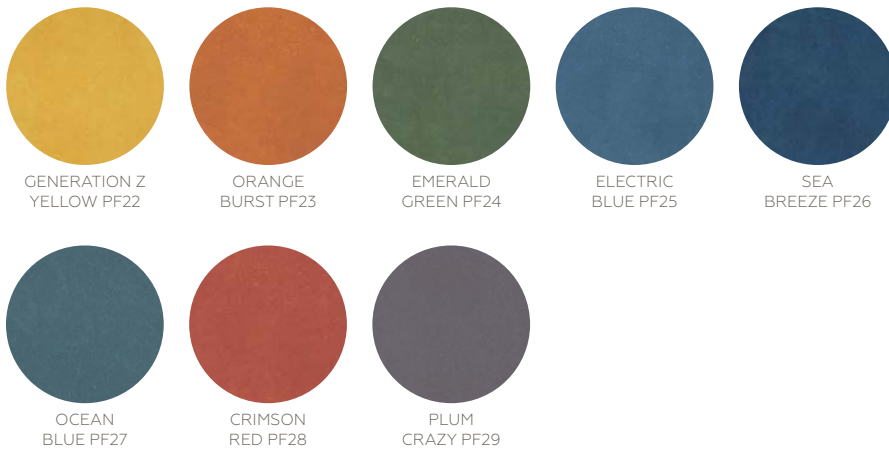

\* **SPECIAL ORDER STRUCTURES** – Longer lead times on special order tile.

(1), (2) and (3) indicate price groups. (1) being the least expensive.

**FINISHES:** MATTE

**INDUSTRIAL PARK™**  
COLORBODY™ PORCELAIN with STEPWISE™

**SIZES:**

**FINISHES:** MATTE

**PORTFOLIO™**  
COLORBODY™ PORCELAIN

**SIZES:**

**FINISHES:** MATTE

▲ Also offered with Microban® Technology

**PORTFOLIO VIVID™**  
COLORBODY™ PORCELAIN

**SIZES:**