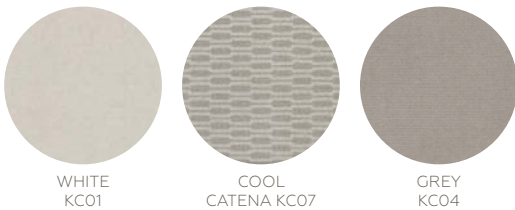

CORE FUNDAMENTALS™ PRIME
GLAZED CERAMIC

SIZES:

- 12 x 24
  Floor Tile
- 18 x 18
  Floor Tile
- 12 x 12
  Floor Tile
- 10 x 14
  Wall Tile
- 4 x 12
  Wall Tile
- 4 x 12
  Decorative
  Wall Accent
- 2 x 2
  Mosaic

FINISHES: MATTE