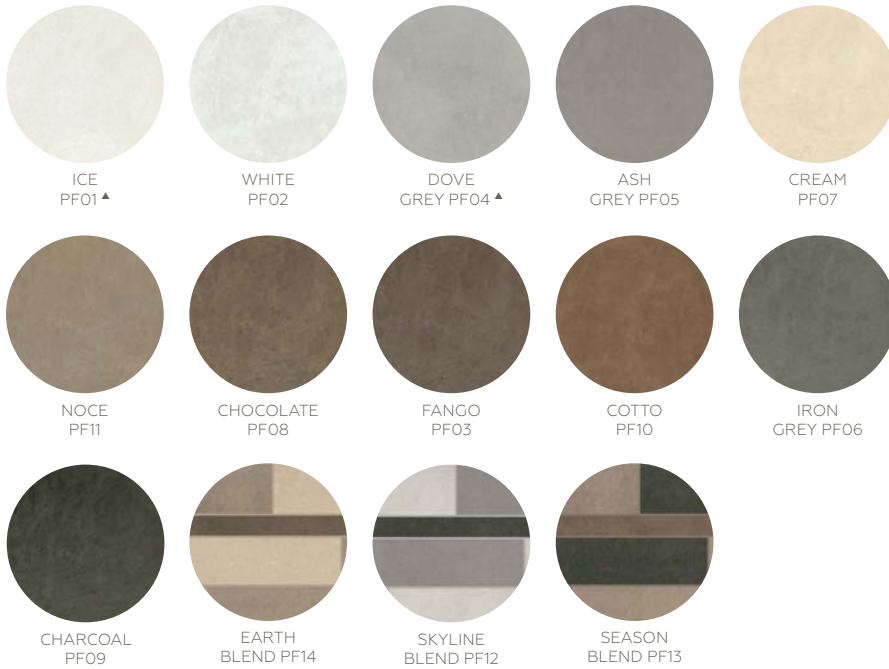

## COLORS

AVAILABLE FINISHES: MATTE | LIGHT POLISHED | SATIN | POLISHED | TEXTURED

▼ Ancient Civilizations

Nature Exhibitions ▼

Museum of Natural History

**FIXTURE™**  
COLORBODY™ PORCELAIN

**SIZES:**

**FINISHES:** MATTE | POLISHED | TEXTURED

**HARMONIST™**  
COLORBODY™ PORCELAIN

**SIZES:**

\* **SPECIAL ORDER STRUCTURES** – Longer lead times on special order tile.

(1), (2) and (3) indicate price groups. (1) being the least expensive.

**FINISHES:** MATTE

**INDUSTRIAL PARK™**  
COLORBODY™ PORCELAIN with STEPWISE™

**SIZES:**

**FINISHES:** MATTE

**PORTFOLIO™**  
COLORBODY™ PORCELAIN

**SIZES:**

**FINISHES:** MATTE

▲ Also offered with Microban® Technology

**PORTFOLIO VIVID™**  
COLORBODY™ PORCELAIN

**SIZES:**