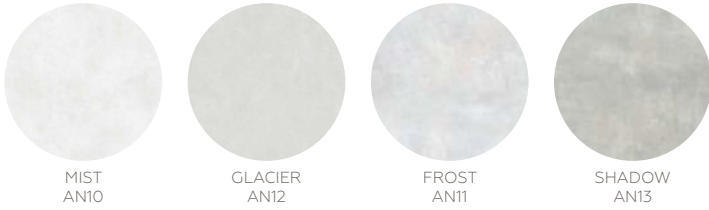

**REKINDLE™**  
COLORBODY™ PORCELAIN FLOOR with MICROBAN™ and STEPWISE™ TECHNOLOGY

**SIZES:**

**FINISHES: MATTE | TEXTURED**

\* Paver tile available in RK10 and RK14 only.

**ANDERS™**  
GLAZED PORCELAIN

**SIZES:**  
32 x 32  
Floor Tile