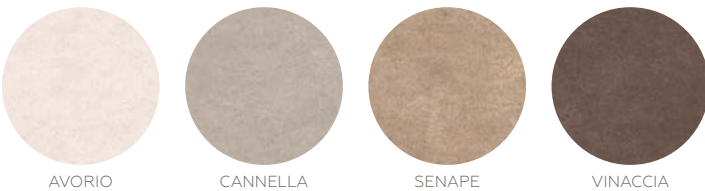

TERRATECH™ – STARE™ SPECIAL ORDER PROGRAM COLORBODY™ PORCELAIN

SIZES:

FINISHES: MATTE | STRUCTURED