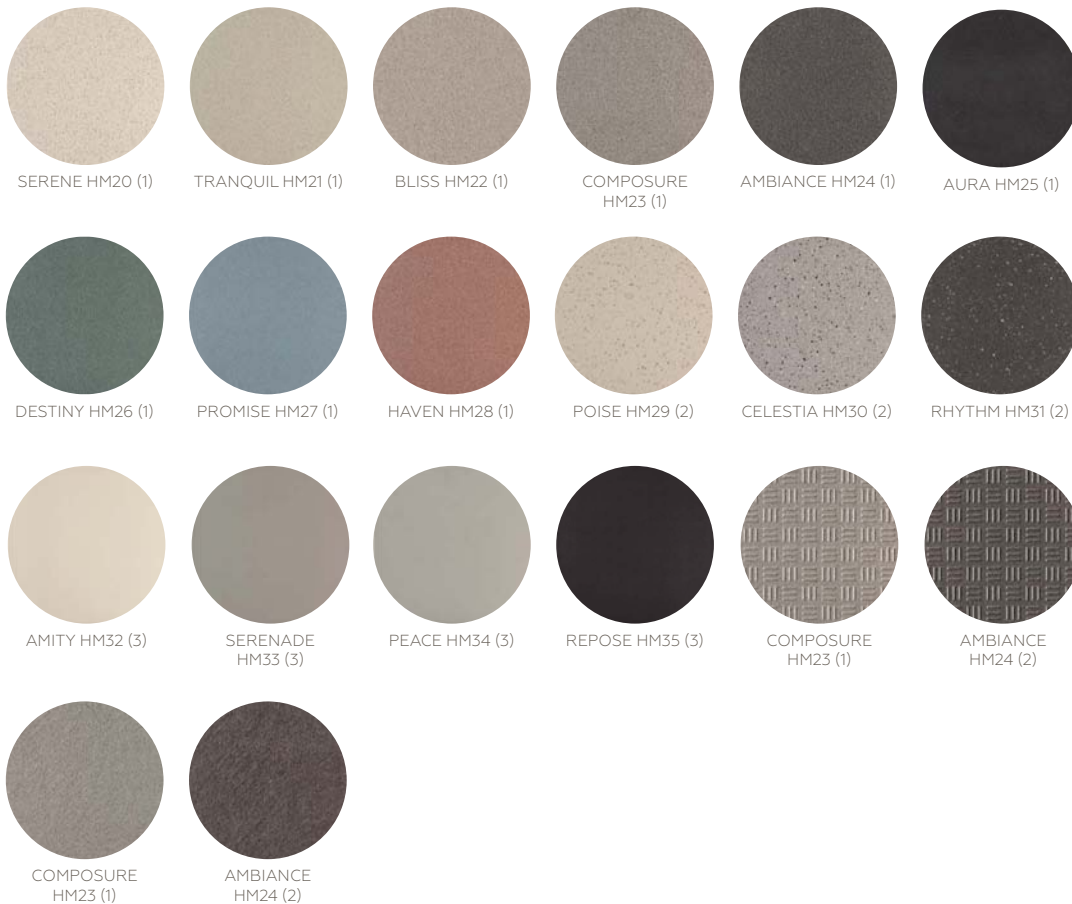

▼ Ancient Civilizations

Nature Exhibitions ▼

Museum of Natural History

**FIXTURE™**  
COLORBODY™ PORCELAIN

**SIZES:**

**FINISHES:** MATTE | POLISHED | TEXTURED

**HARMONIST™**  
COLORBODY™ PORCELAIN

**SIZES:**

\* **SPECIAL ORDER STRUCTURES** – Longer lead times on special order tile.

(1), (2) and (3) indicate price groups. (1) being the least expensive.

**FINISHES:** MATTE

**INDUSTRIAL PARK™**  
COLORBODY™ PORCELAIN with STEPWISE™