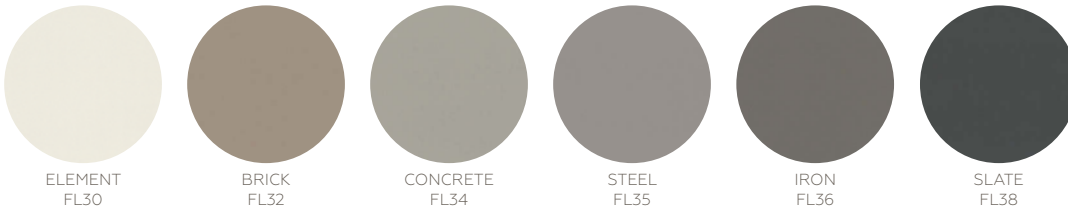

**FINISHES:** MATTE

**CONCRETE MASONRY™**  
GLAZED PORCELAIN

**SIZES:**  
16 x 32  
Floor Tile

**FINISHES:** MATTE

**FLAT™**  
COLORBODY™ PORCELAIN

**SIZES:**  
12 x 24  
Floor Tile

**FINISHES:** MATTE

**CORE FUNDAMENTALS™ PRIME**  
GLAZED CERAMIC