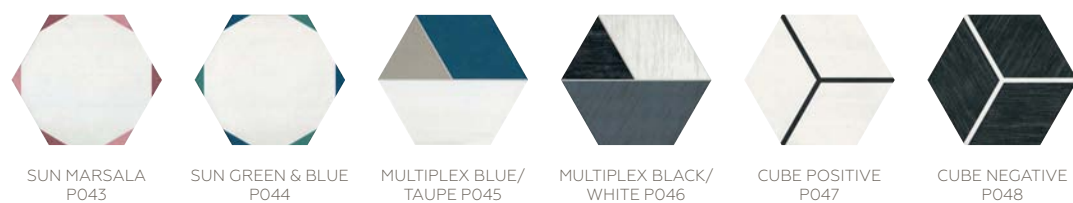

### BEE HIVE™ COLORBODY™ PORCELAIN

**SIZES:**

**FINISHES:** MATTE

### BEE HIVE™ MEDLEY COLORBODY™ PORCELAIN

**SIZES:**

**FINISHES:** MATTE

\*P006 White is intended to coordinate at 90 degrees for Bee Hive and Bee Hive Medley

(1) and (2) indicate price group, (1) being the least expensive.