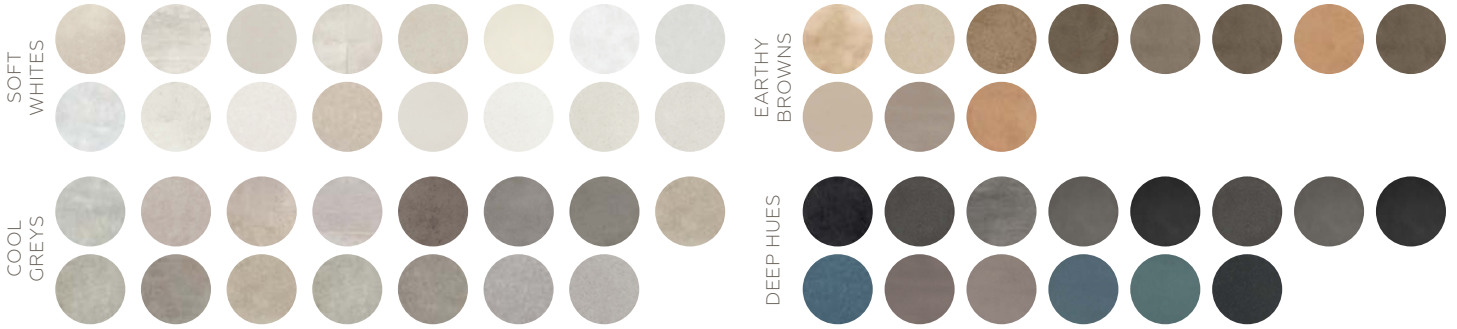

# concrete look

DISCOVER OUR ASSORTMENT OF CONCRETE LOOK TILE VISUALS.

The sleek look of concrete flooring is on-trend, and with its unrefined sophistication, appears to have true staying power.

Made of strong porcelain and ceramic, our concrete look tile gives you the style you want without the inconvenience of concrete installation and maintenance.

## COLORS

AVAILABLE FINISHES: MATTE | LIGHT POLISHED | SATIN | POLISHED | TEXTURED