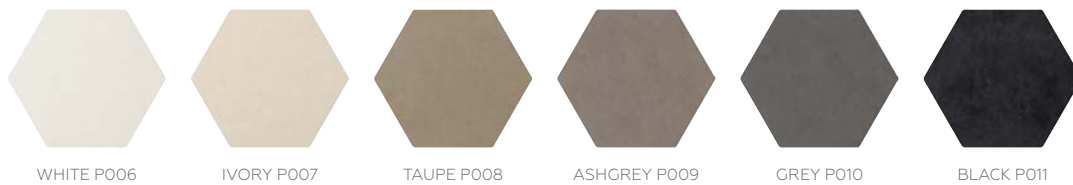

BEE HIVE™ COLORBODY™ PORCELAIN

SIZES:

FINISHES: MATTE