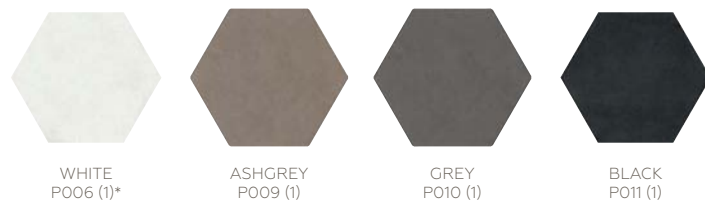

### BEE HIVE™ COLORBODY™ PORCELAIN

**SIZES:**

**FINISHES:** MATTE

### BEE HIVE™ MEDLEY COLORBODY™ PORCELAIN

**SIZES:**

**FINISHES:** MATTE

\*P006 White is intended to coordinate at 90 degrees for Bee Hive and Bee Hive Medley

(1) and (2) indicate price group, (1) being the least expensive.