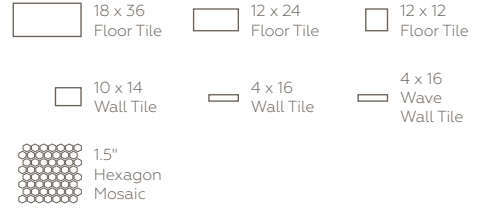

CORE FUNDAMENTALS™ PRIME

GLAZED CERAMIC FLOOR, WALL & MOSAIC

SIZES:

FINISHES: MATTE | GLOSSY

FAMED™ + MICROBAN®

COLORBODY™ PORCELAIN FLOOR & CHEVRON MOSAIC AND GLAZED CERAMIC PENNY ROUND MOSAIC WITH MICROBAN® TECHNOLOGY