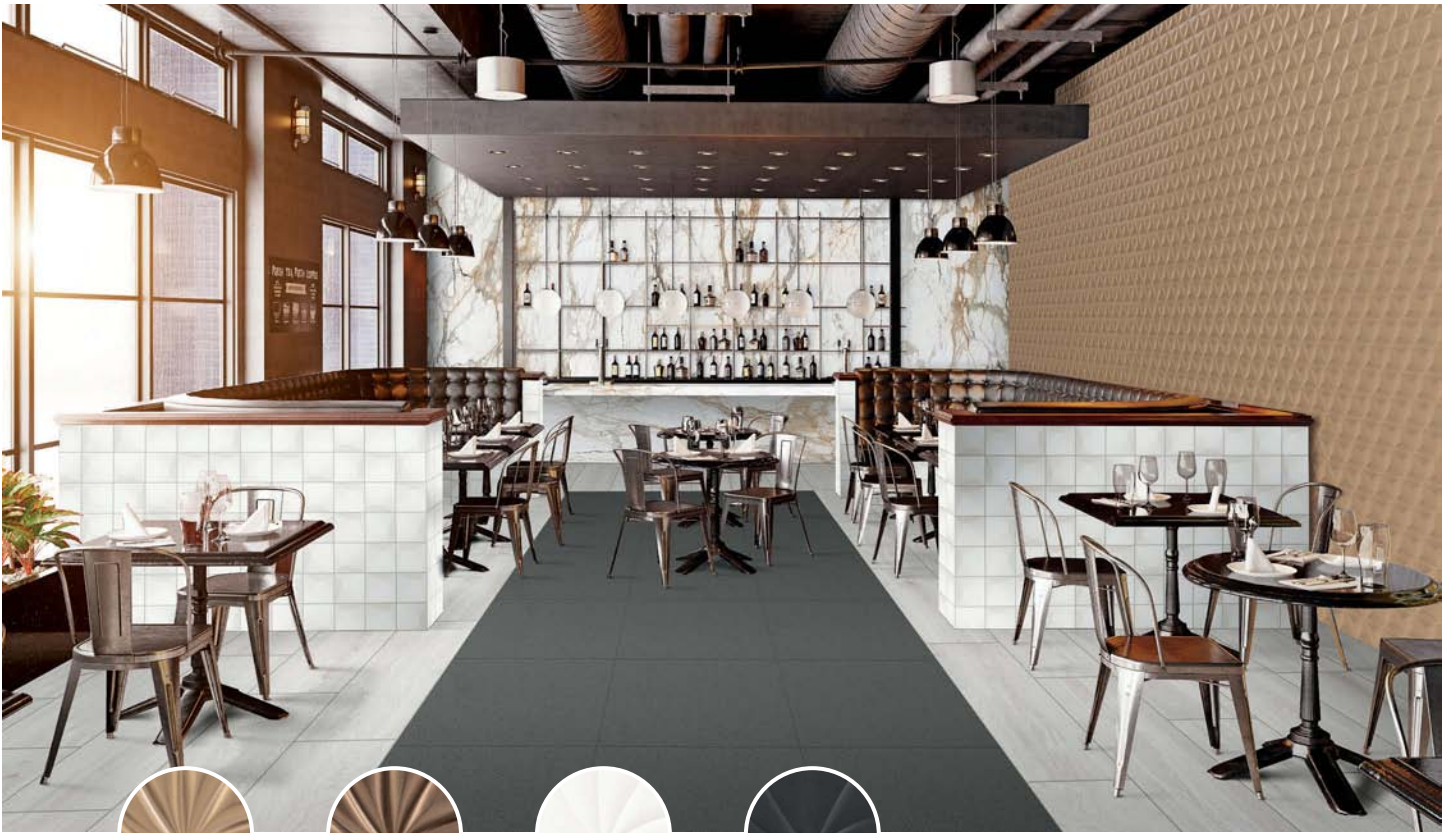

FINISHES: SATIN

Decorative

PINCH™
LIGHT GREY | 48 x 48 floor

TIMELESS ELEGANCE

Truly electrifying with striking metallic shine, this series reigns supreme in elevating design. With four dazzling colors, and seven unique structures, Electric has endless potential for producing attention-grabbing walls, backsplashes, and overall mesmerizing spaces.