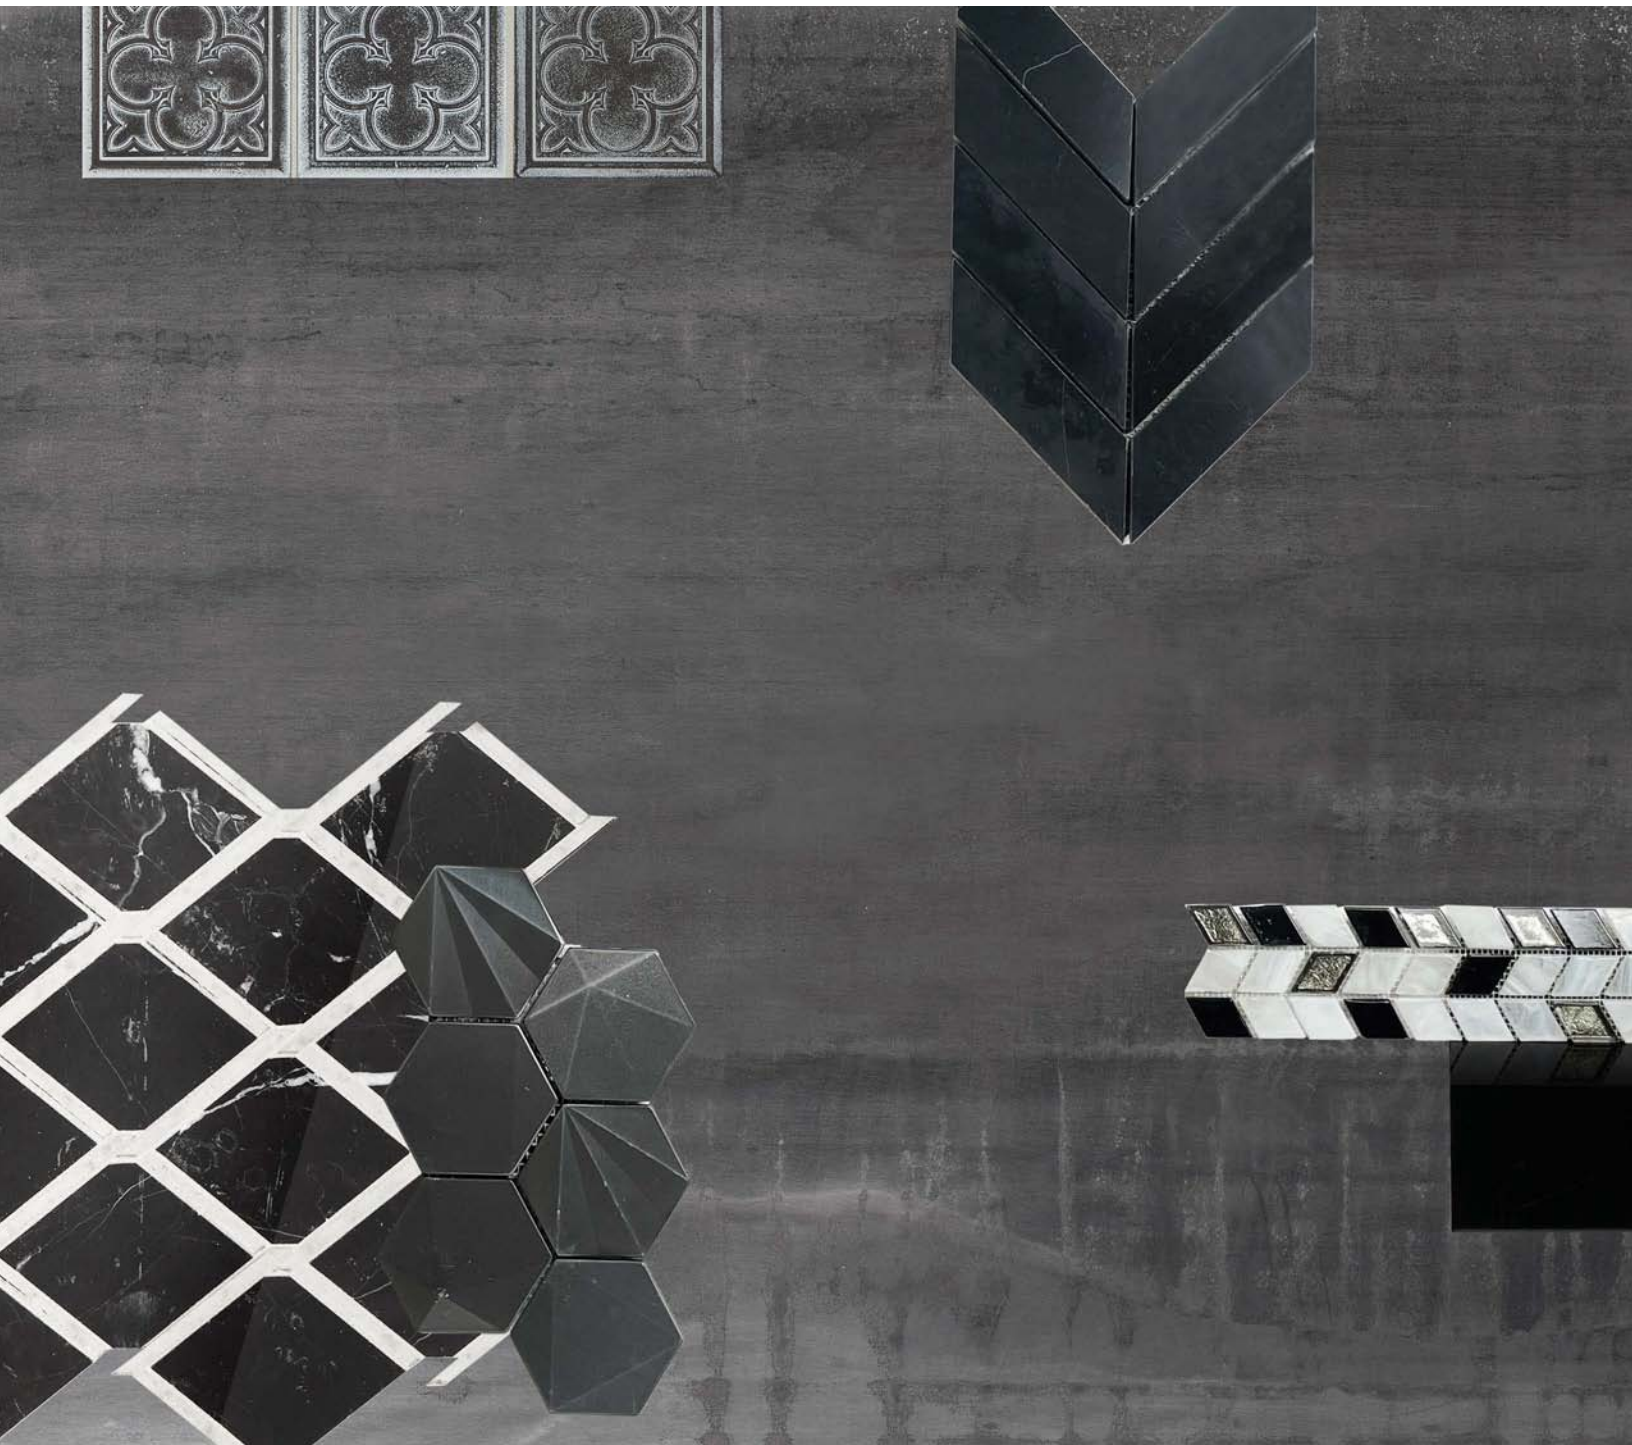

Black

EMERGENT™
PEWTER | 12 x 24 floor

OXIDIZED METAL

Emergent™ offers a weathered metallic look in four attractive color tones ranging from a silvery aluminum to rustic pewter. The distressed hues are available in large format floor tile and a coordinating cube mosaic perfect for large-scale commercial settings. Without a doubt, Emergent delivers the look of authentic, raw material to your space.