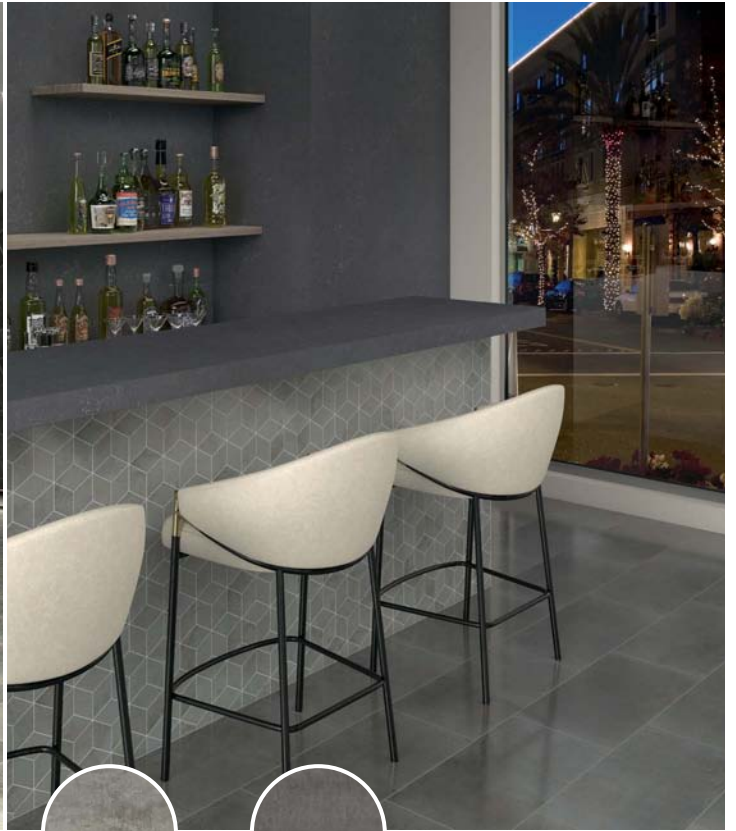

Black

EMERGENT™
PEWTER | 12 x 24 floor

OXIDIZED METAL

Emergent™ offers a weathered metallic look in four attractive color tones ranging from a silvery aluminum to rustic pewter. The distressed hues are available in large format floor tile and a coordinating cube mosaic perfect for large-scale commercial settings. Without a doubt, Emergent delivers the look of authentic, raw material to your space.