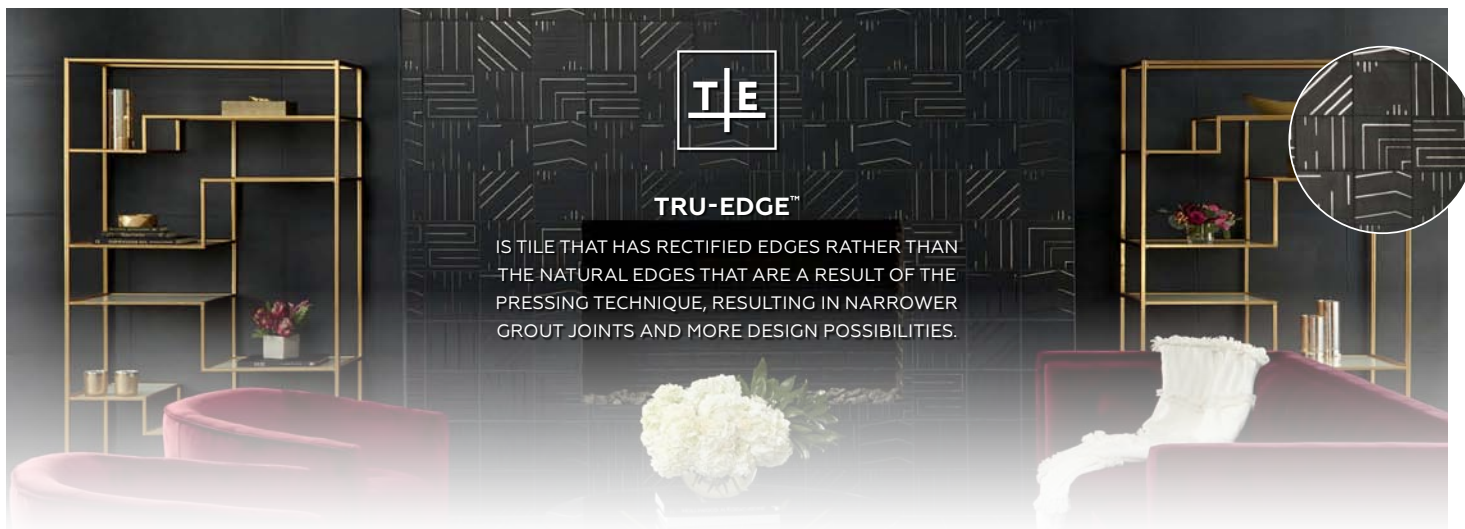

SIZE & SHAPES

AVAILABLE IN MULTIPLE LENGTHS & WIDTHS + UNFORGETTABLE SHAPES!

TRU-EDGE™

IS TILE THAT HAS RECTIFIED EDGES RATHER THAN THE NATURAL EDGES THAT ARE A RESULT OF THE PRESSING TECHNIQUE, RESULTING IN NARROWER GROUT JOINTS AND MORE DESIGN POSSIBILITIES.