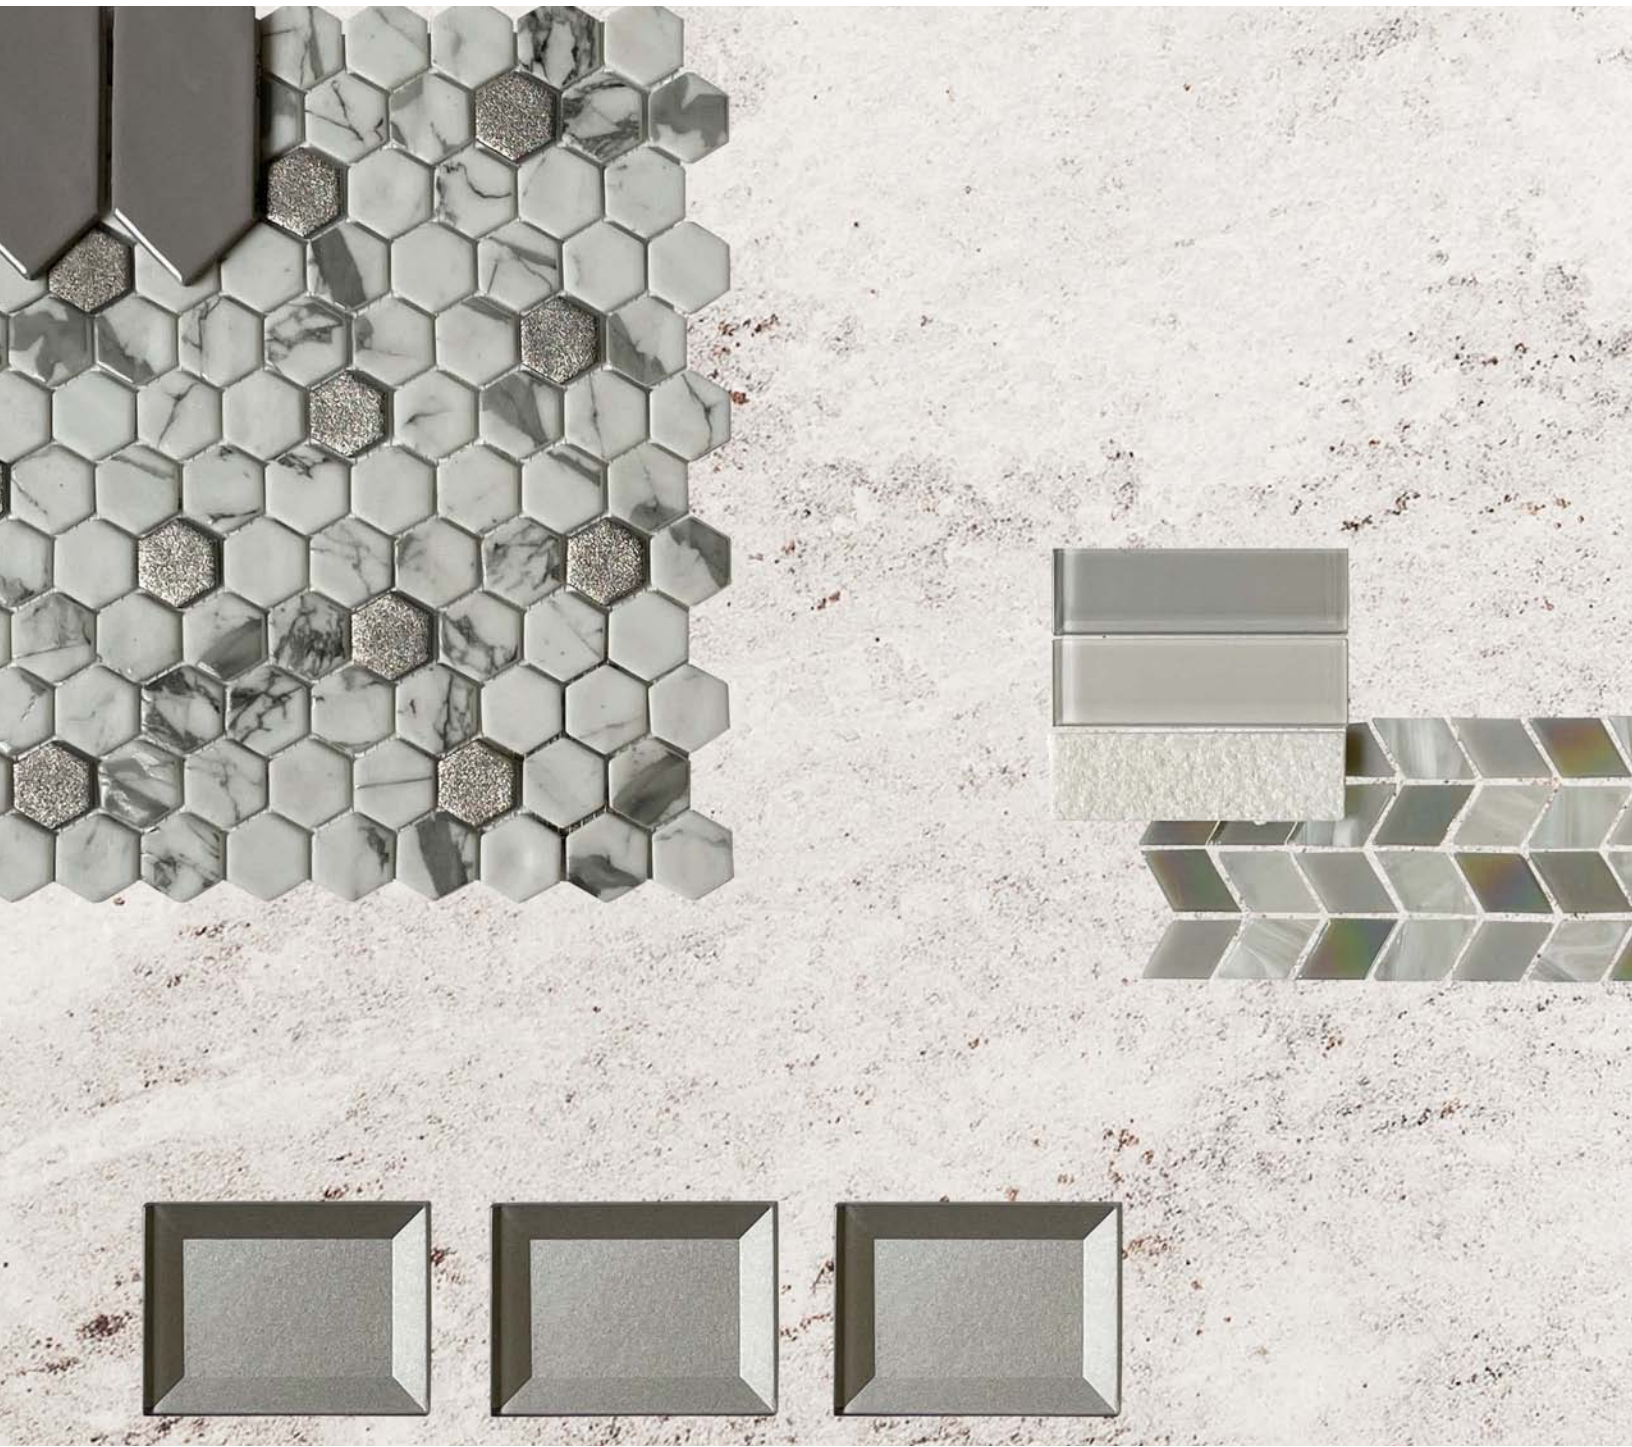

DESIGNING WITH