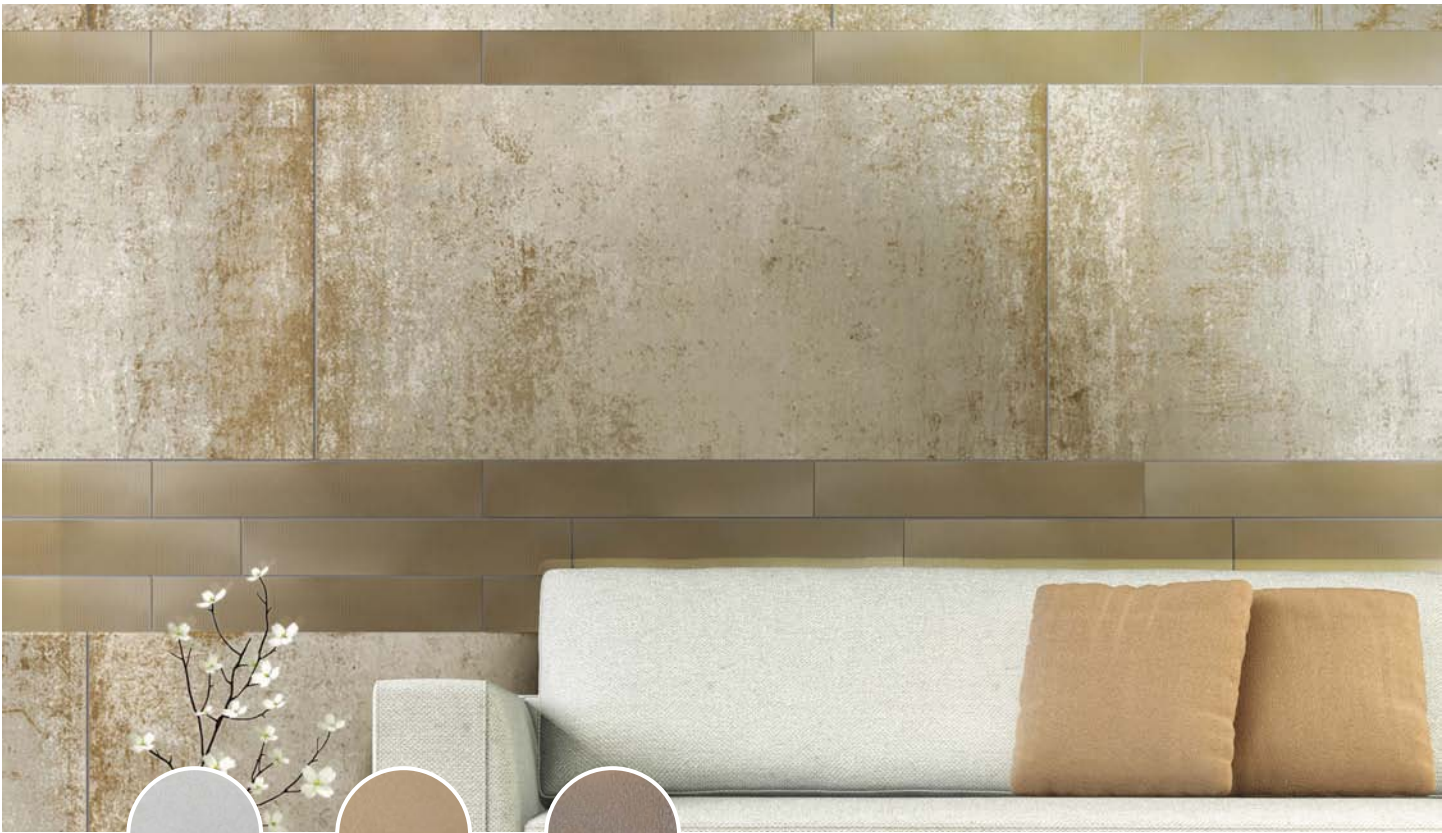

FINISHES: SATIN | TEXTURED

RENDER METALS™
IRON OBLIQUE | 3 x 18 wall

ENERGIZE ANY INTERIOR WALL

Create a unique appeal with the handcrafted strength and sophistication of Render Metals. The invigorating look of traditional metal can now be an essential element in even the most moisture-prone interior wall spaces. From hospitality to high-end residences, four striking patterns and four metallic shades make every project look custom.