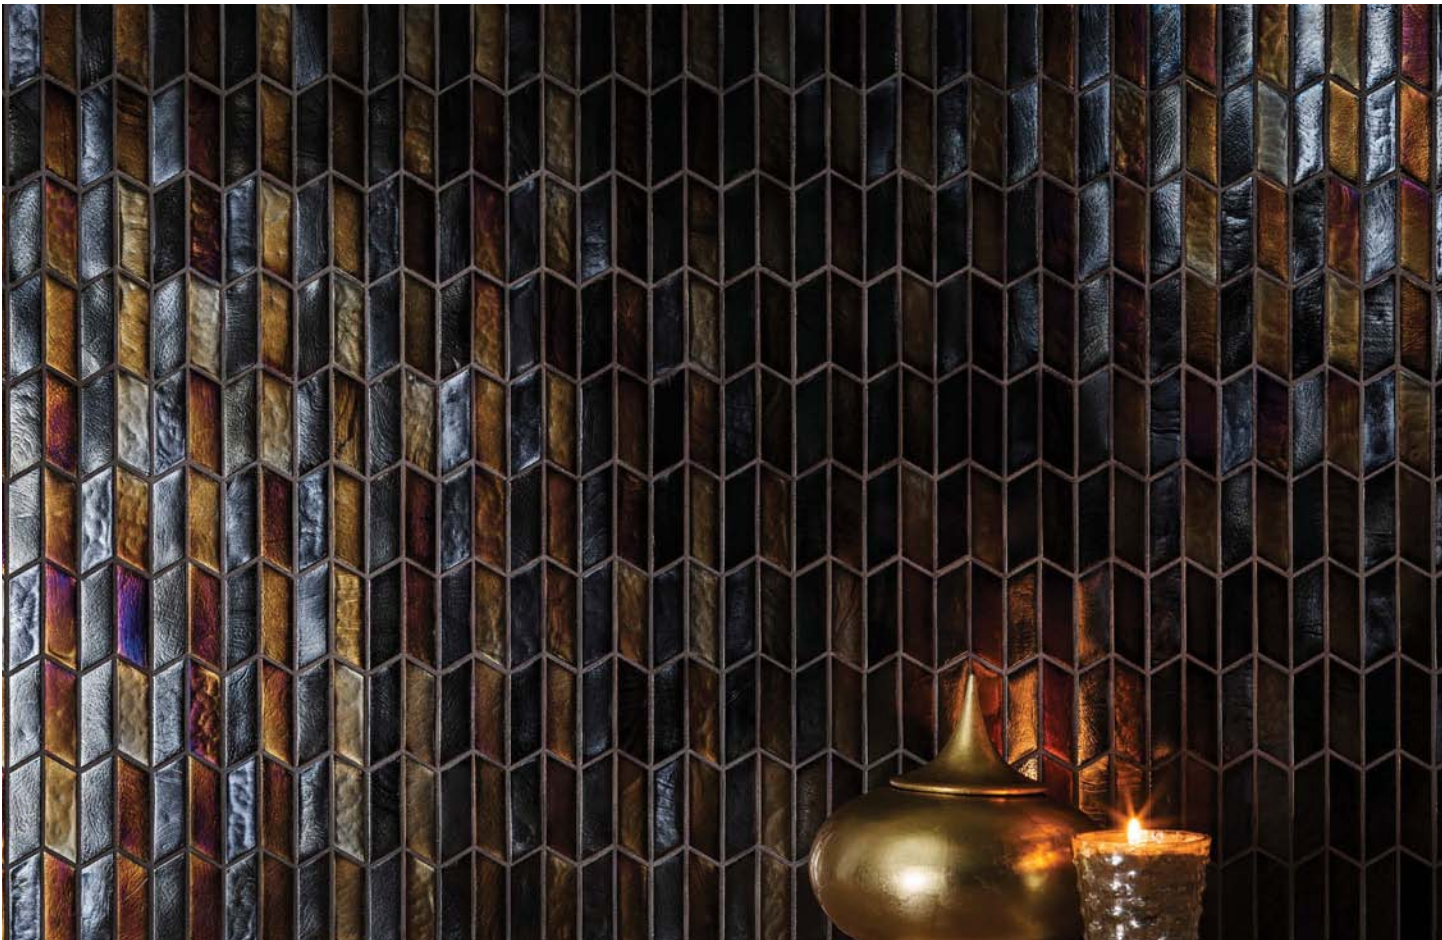

Glass

NOT ALL PRODUCTS ARE AVAILABLE IN ALL SIZES / COLORS

UPTOWN™
POSH CHIFFON | 1" hexagon mosaic

ILLUMINARY™
SANDBAR | modified herringbone mosaic

CAPTIVATING IRIDESCENCE

Step beyond ordinary and create an unforgettable feature wall with Illuminary™. With its mesmerizing hues and calming influence, Illuminary creates walls with beguiling glamour. Available in three unique mosaic patterns, comprised of eight iridescent color blends and four solid colors, Illuminary elevates any space. Modified Herringbone, Accordion and Oscillating mosaics feature a parallelogram assembled in three beautiful patterns.