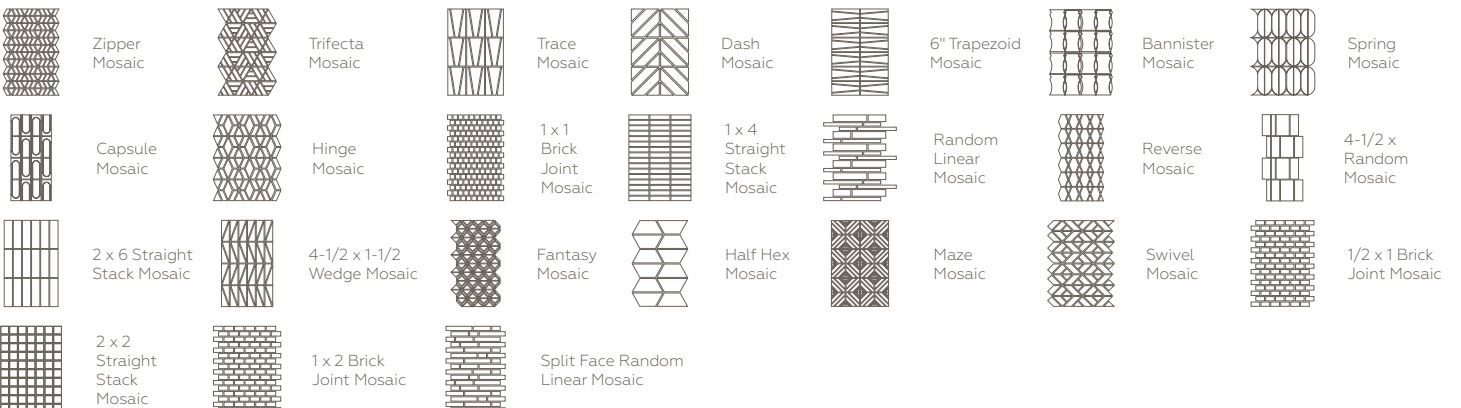

1 x 4 STRAIGHT
STACK MOSAIC
PT52

SPLIT FACE
RANDOM LINEAR
MOSAIC
PT53

SIZES:

NOT ALL PRODUCTS ARE AVAILABLE IN ALL SIZES / COLORS

Decorative

MIRAMO™
PEARL | 1 x 6 mosaic

GLISTENING COLORS

Inspired by the glistening colors of Moroccan tilework, Miramo offers a fresh take on handcrafted-inspired mosaic tile. Make a splash with six curated colors ranging from soft neutral, vibrant blues to a deep-sea green. Miramo's tiles are protected with DEFEND, powered by Microban™, eliminating 99% of the bacteria on the tile's surface, 24/7.