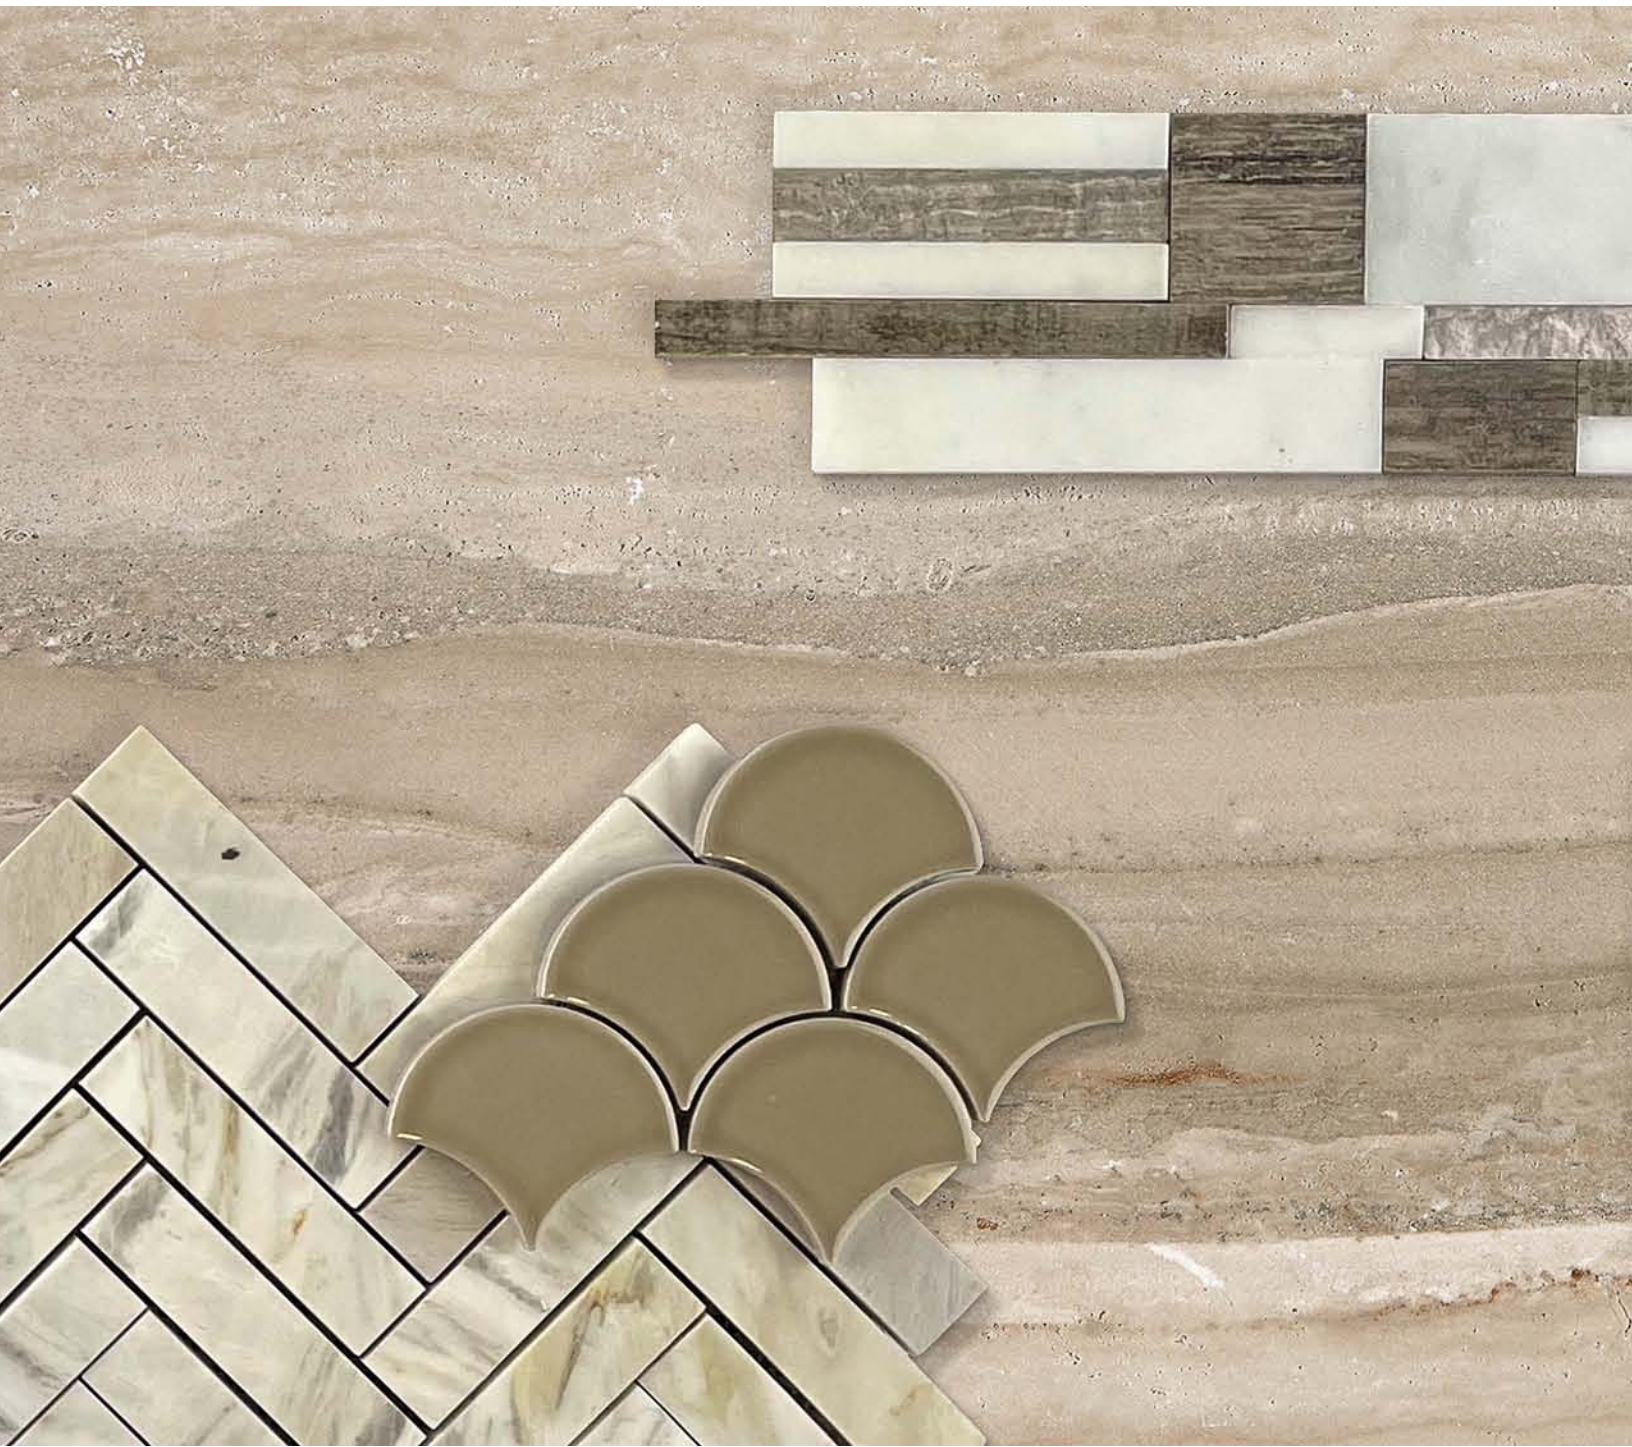

DESIGNING WITH