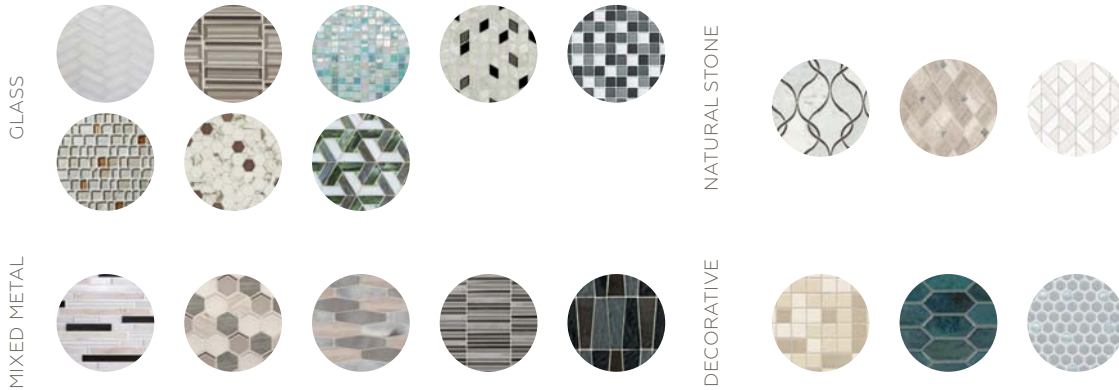

Plus - Create your own custom, random blends or design your own patterns with unique color ratios with our mosaic design tool. This tool allows you to use Keystones™ or Color Wheel™ Mosaics to create your own one-of-a-kind mosaic tile.

CONSIDER YOUR
Design
OPTIONS

SELECTING YOUR *mosaic tile*

COLORS

AVAILABLE FINISHES: GLOSSY | POLISHED | MATTE | SATIN | HONED

SIZES & SHAPES

FOR FULL LIST OF MOSAIC SHAPE OFFERINGS, PLEASE VISIT DAL TILE.COM