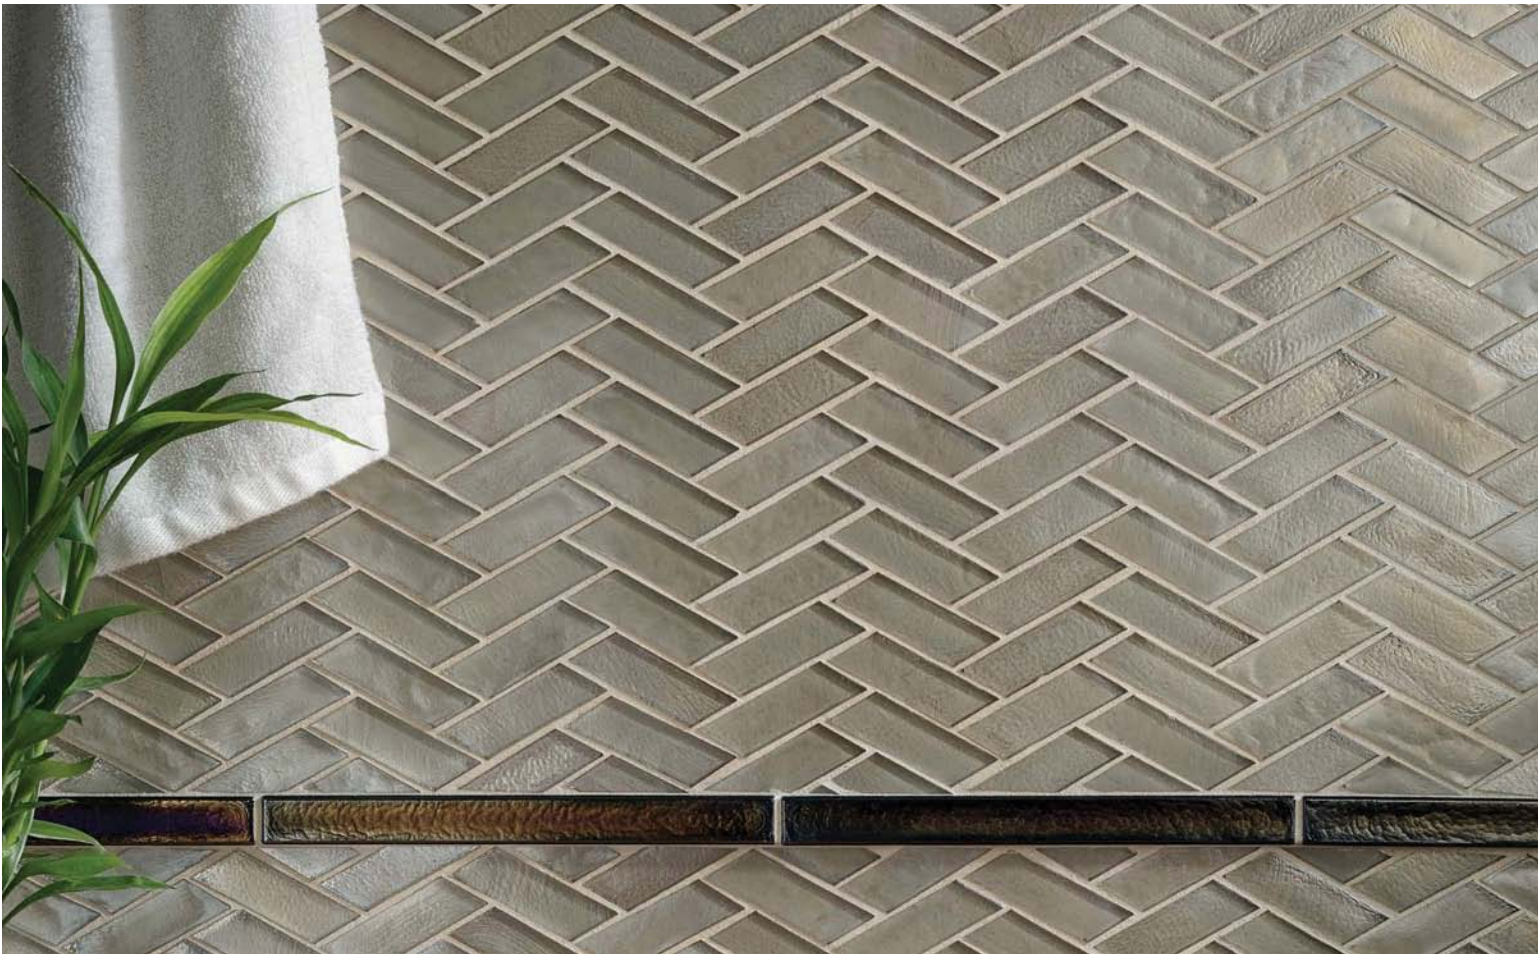

Glass

NOT ALL PRODUCTS ARE AVAILABLE IN ALL SIZES / COLORS

UPTOWN™
POSH CHIFFON | 1" hexagon mosaic

ILLUMINARY™
SANDBAR | modified herringbone mosaic

CAPTIVATING IRIDESCENCE

Step beyond ordinary and create an unforgettable feature wall with Illuminary™. With its mesmerizing hues and calming influence, Illuminary creates walls with beguiling glamour. Available in three unique mosaic patterns, comprised of eight iridescent color blends and four solid colors, Illuminary elevates any space. Modified Herringbone, Accordion and Oscillating mosaics feature a parallelogram assembled in three beautiful patterns.