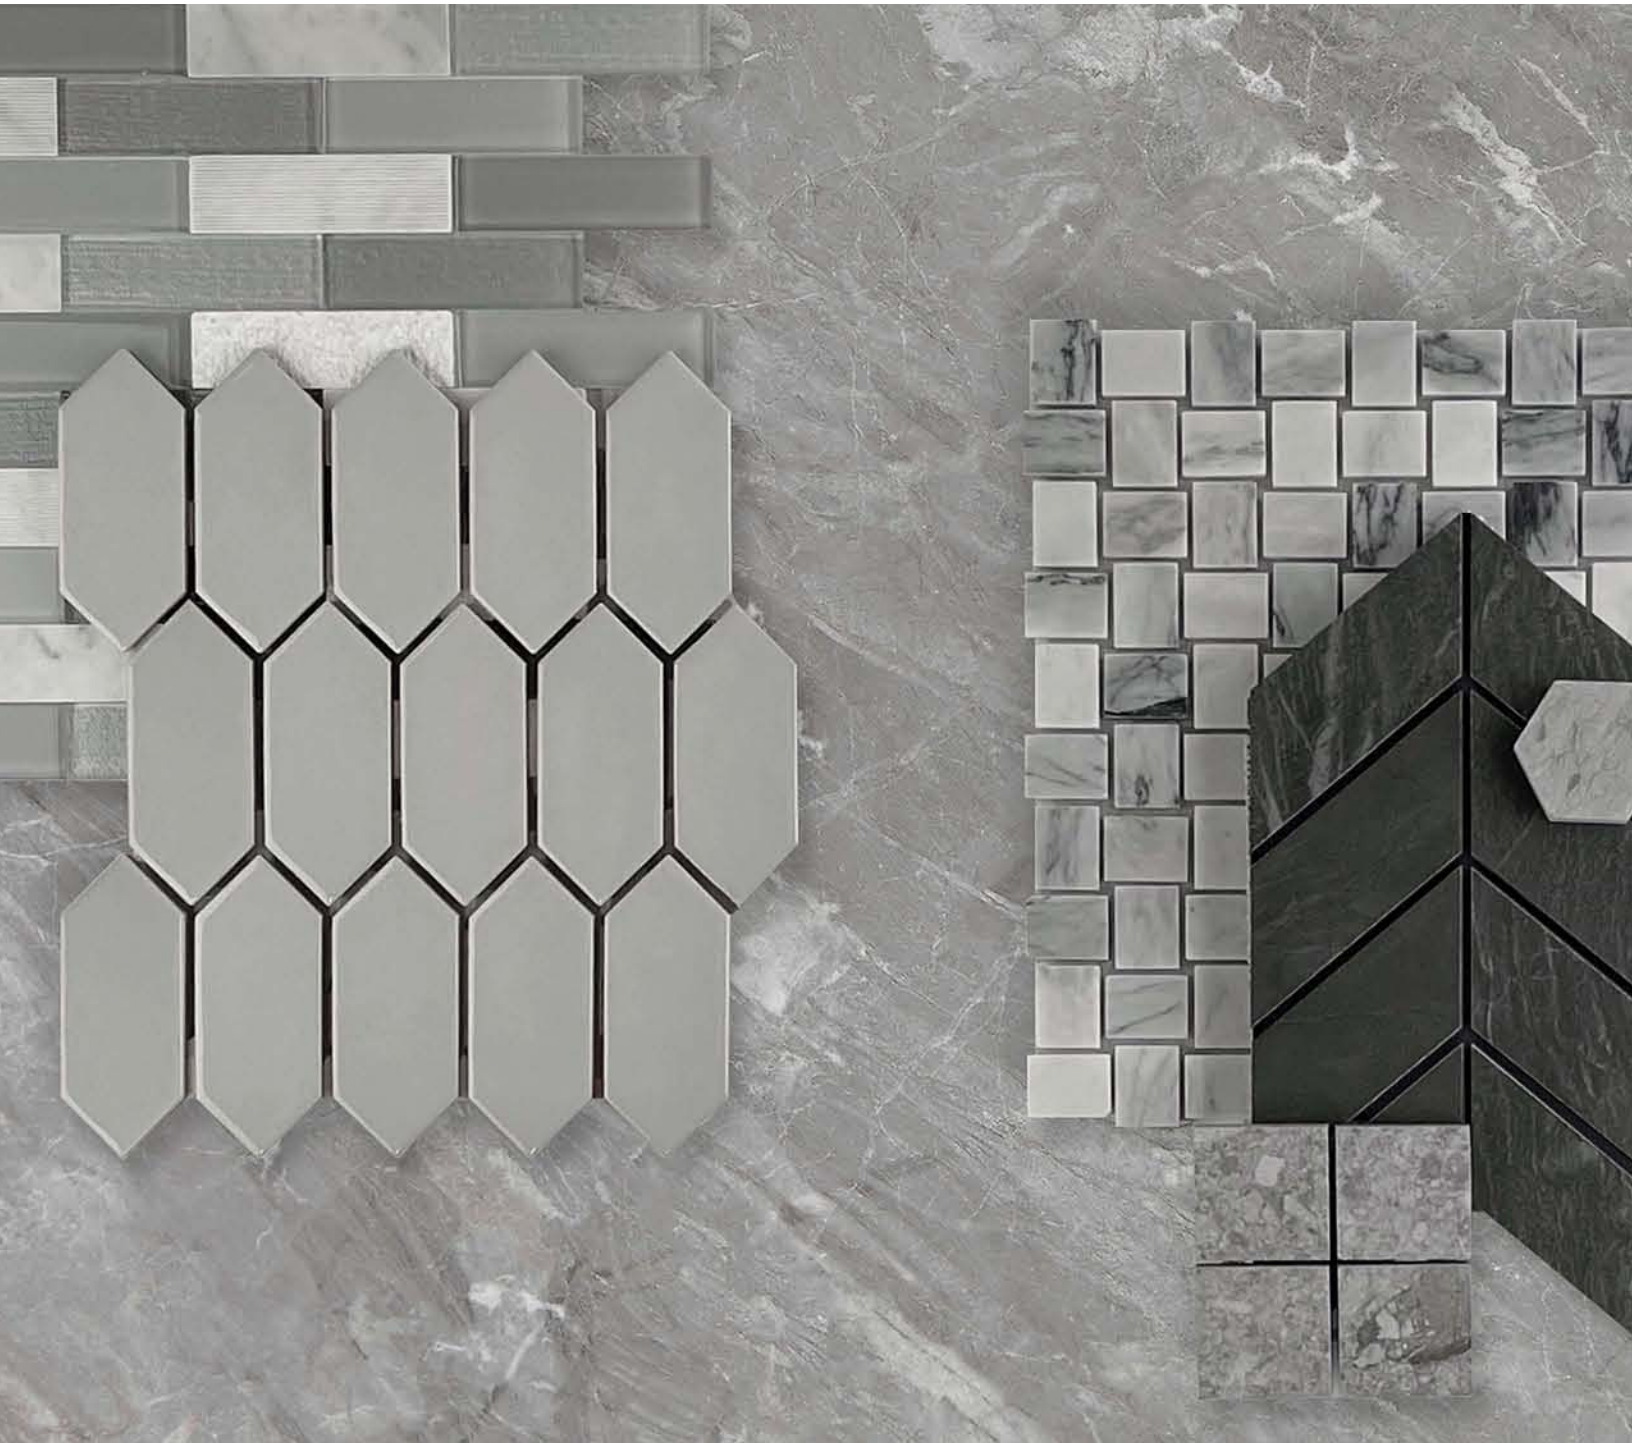

DESIGNING WITH