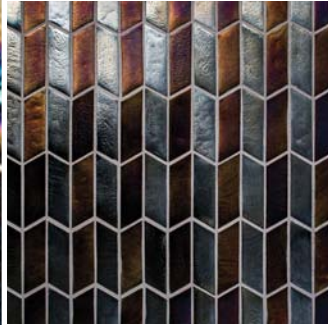

Glass

NOT ALL PRODUCTS ARE AVAILABLE IN ALL SIZES / COLORS

UPTOWN™
POSH CHIFFON | 1" hexagon mosaic

ILLUMINARY™
SANDBAR | modified herringbone mosaic

CAPTIVATING IRIDESCENCE

Step beyond ordinary and create an unforgettable feature wall with Illuminary™. With its mesmerizing hues and calming influence, Illuminary creates walls with beguiling glamour. Available in three unique mosaic patterns, comprised of eight iridescent color blends and four solid colors, Illuminary elevates any space. Modified Herringbone, Accordion and Oscillating mosaics feature a parallelogram assembled in three beautiful patterns.