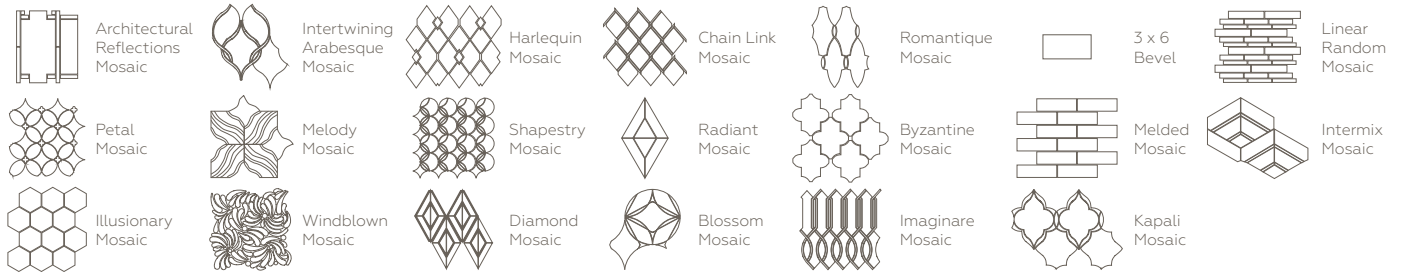

1-1/2 x 4
Mosaic

FINISHES: SATIN | GLOSSY

natural stone

LAVALIERE™
CARRARA & NERO MARQUINA | chain link mosaic

ELEVATED ELEGANCE

Create show stopping designs with Lavalier™. This sleek and sophisticated collection offers an unmatched level of luxury. Lavalier will entice you to fall in love with your space every day.

LAVALIERE™
NATURAL STONE MOSAICS

SIZES:

PERFIT MOSAIX™
NAMASTE & THASSOS | *Capsule Mosaic*

THE PERFECT FIT

Cut your installation time in half with Perfit Mosaix™ - our striking 18" mosaic collection created to perfectly fit most backsplashes. Ranging from natural stone marble to blends of marble and glass, each in a thoughtfully unique shape, Perfit Mosaix offers custom elegance with minimal labor.