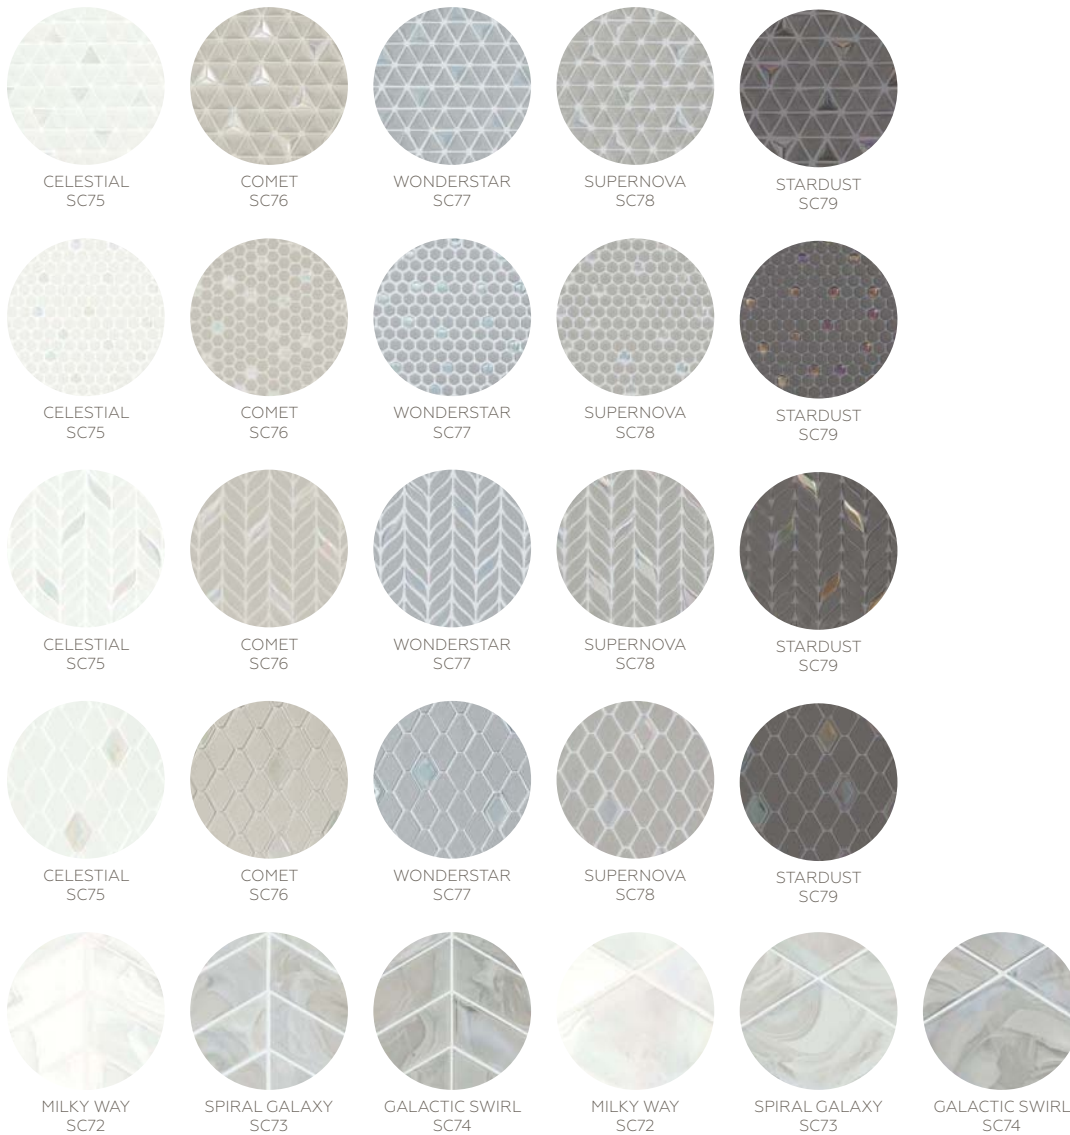

STARCASTLE™

COLORBODY™ PORCELAIN

SIZES:

Triangle Mosaic

Mini Hexagon Mosaic

Leaf Mosaic

Elongated Hexagon Mosaic

Chevron Mosaic

Diamond Scale Mosaic

FINISHES: MATTE | SATIN