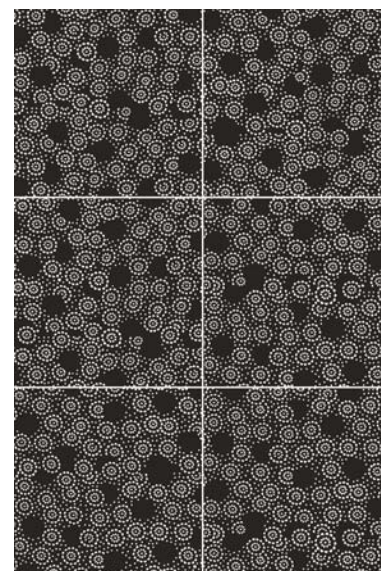

BLACK 2070
8 x 8 – japan

46