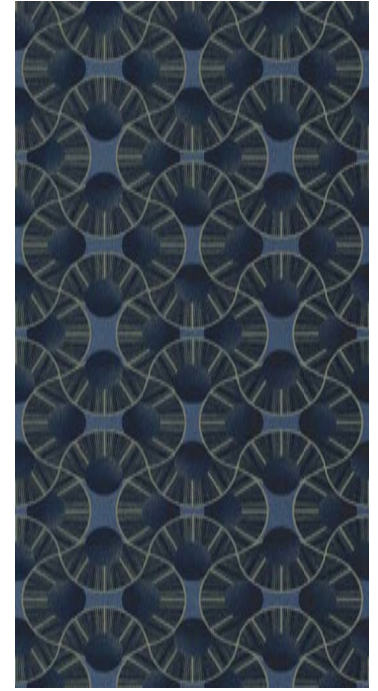

REFINED 1669
24 x 48