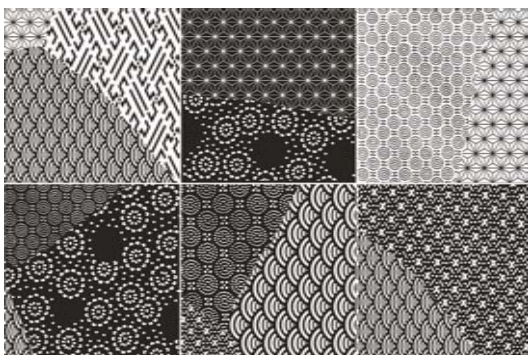

B&W X201
8 x 8 – japan mix