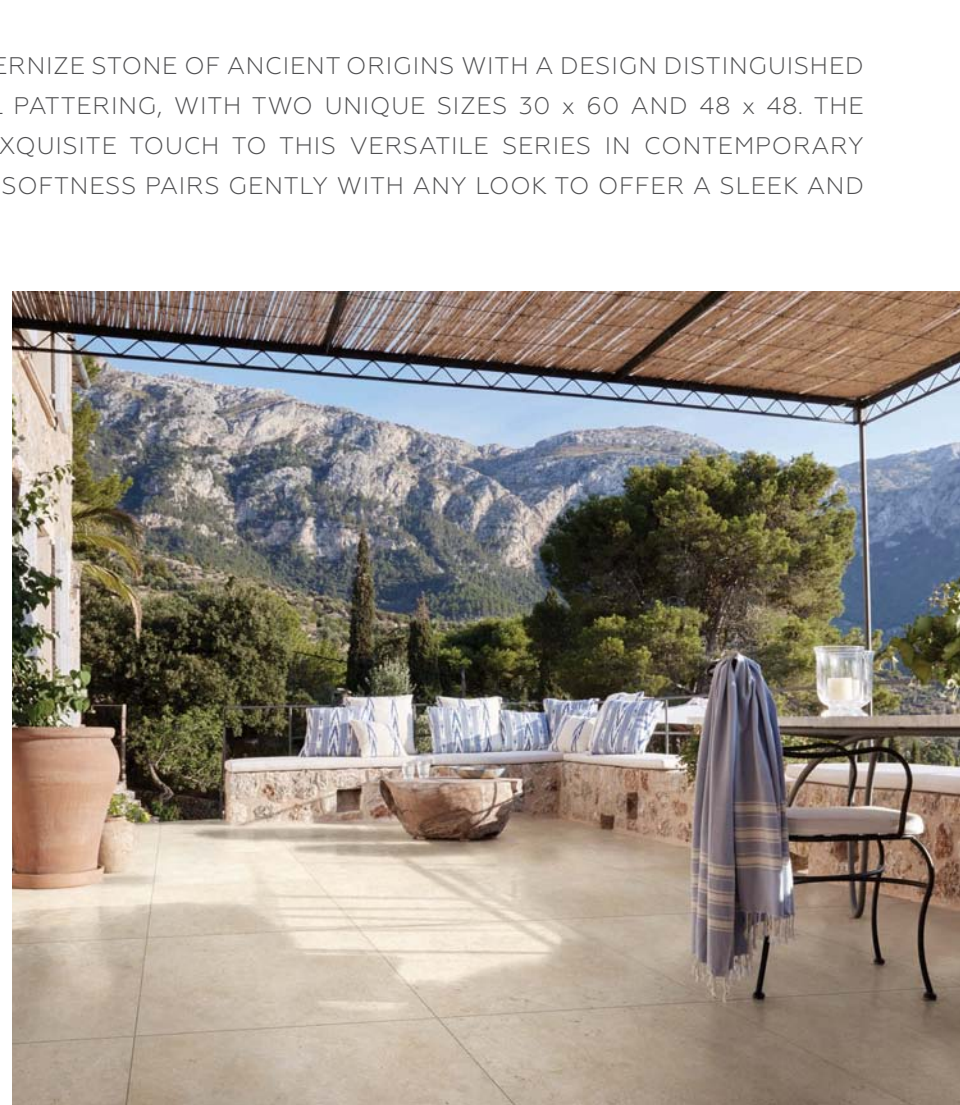

PHOTO FEATURES MYSTONE LIMESTONE™ IVORY ON THE FLOOR.

THREE WARM SHADES TO MODERNIZE STONE OF ANCIENT ORIGINS WITH A DESIGN DISTINGUISHED BY ITS NATURAL AND MINIMAL PATTERNING, WITH TWO UNIQUE SIZES 30 x 60 AND 48 x 48. THE FOGLIE MOSAIC BRINGS AN EXQUISITE TOUCH TO THIS VERSATILE SERIES IN CONTEMPORARY TASTE. **MYSTONE LIMESTONE'S** SOFTNESS PAIRS GENTLY WITH ANY LOOK TO OFFER A SLEEK AND SOPHISTICATED TOUCH.