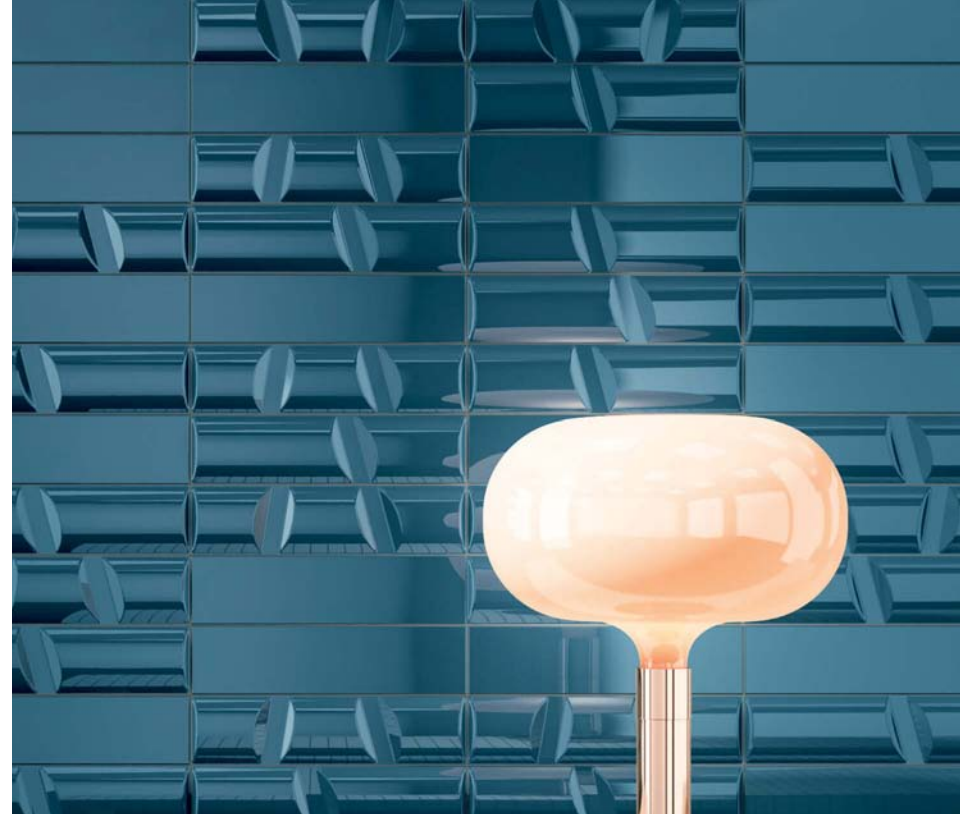

ELEVATE YOUR DESIGNS WITH THE DISTINCT YET ADAPTIVE LANDSCAPE OF **IDIOSYNC**. THE SERIES BY LITERAL DEFINITION, IS INHERENTLY QUIRKY WITH ELEVATED STRUCTURES AND DIMENSION; WITH A WELL-BALANCED, NATURE INSPIRED, MONOCHROMATIC COLOR SCHEME. STEP INTO THE ECCENTRIC LIVING WORLD THAT **IDIOSYNC** EMBODIES.