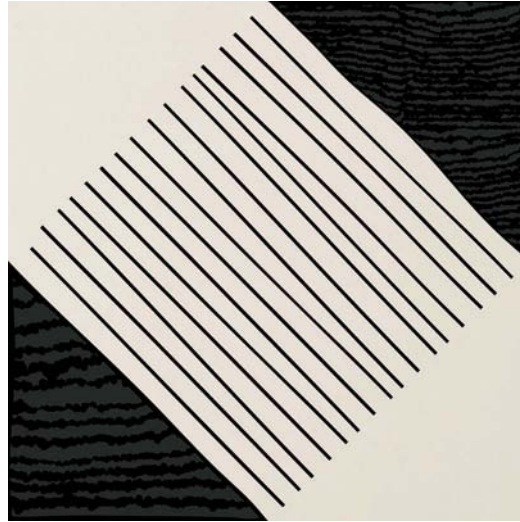

OPPOSITE HU02
24 x 24