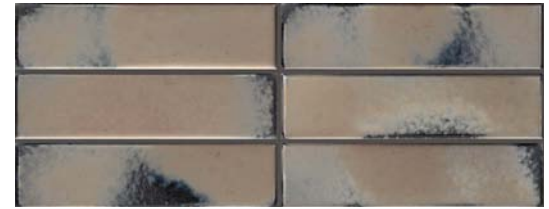

EMERALD GREEN FY20
2 x 8

HEAVENLY BLUE FY21
2 x 8

MIDNIGHT BLUE FY22
2 x 8

AQUAMARINE BLUE FY23
2 x 8

PIXIE WHITE FY24
2 x 8

PLATINUM GRAY FY25
2 x 8

EMERALD GREEN FY20
leaf

HEAVENLY BLUE FY21
leaf

MIDNIGHT BLUE FY22
leaf

AQUAMARINE BLUE FY23
leaf

PIXIE WHITE FY24
leaf

PLATINUM GRAY FY25
leaf

The tiles in this series are carefully crafted in a manner to provide a tile that is extremely rich and extraordinary. This results in a surface that is unique, for colors and texture, and is more a work of art than tile.