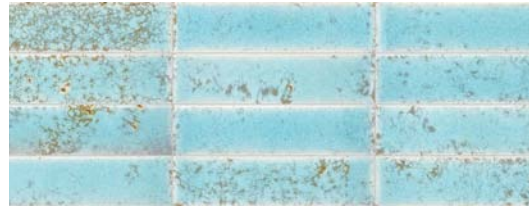

32

EMERALD GREEN FY20
3D Hex

HEAVENLY BLUE FY21
3D Hex

MIDNIGHT BLUE FY22
3D Hex

AQUAMARINE BLUE FY23
3D Hex

PIXIE WHITE FY24
3D Hex

PLATINUM GRAY FY25
3D Hex

The tiles in this series are carefully crafted in a manner to provide a tile that is extremely rich and extraordinary. This results in a surface that is unique, for colors and texture, and is more a work of art than tile.

EMERALD GREEN FY20
2 x 8

HEAVENLY BLUE FY21
2 x 8

MIDNIGHT BLUE FY22
2 x 8

AQUAMARINE BLUE FY23
2 x 8

PIXIE WHITE FY24
2 x 8

PLATINUM GRAY FY25
2 x 8

EMERALD GREEN FY20
leaf

HEAVENLY BLUE FY21
leaf