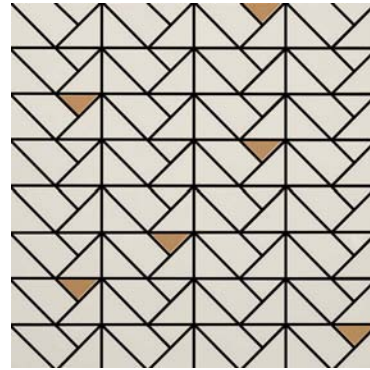

WHITE M1J3
15 x 48

10

ROSE M1A7
15 x 48 – diamond

PURPLE M1A8
15 x 48 – diamond

TAUPE M1J6
15 x 48 – diamond

CREAM M1A9
15 x 48 – diamond

ANTHRACITE M1J7
15 x 48 – diamond

SAGE M1AD
15 x 48 – diamond

12

PEONY CREME M2U7
48 x 48 – deco (delivered in three 16 x 48 pcs)

PEONY WHITE M2U8
48 x 48 – deco (delivered in three 16 x 48 pcs)

WHITE M3JA
15 x 15 – triangle mosaic

CREAM M3J8
15 x 15 – triangle mosaic

TAUPE M3J6
15 x 15 – triangle mosaic

ANTHRACITE M3JD
15 x 15 – triangle mosaic

ROSE M3J2
15 x 15 – triangle mosaic

PURPLE M3J4
15 x 15 – triangle mosaic

SAGE M3JF
15 x 15 – triangle mosaic

BLUE M3JH
15 x 15 – triangle mosaic