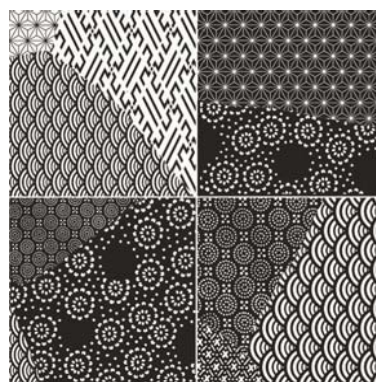

B&W X201
8 x 8 – japan mix