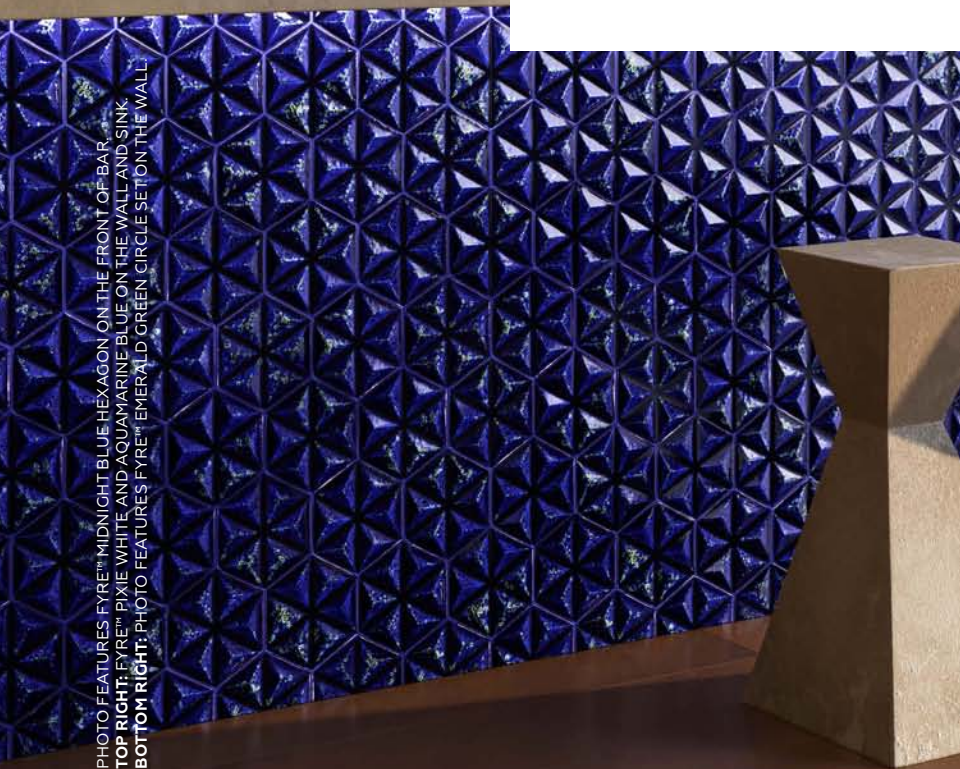

SOAR ABOVE NORMALCY AND INTO THE WHIMSICAL WORLD OF **FYRE**. THE HANDCRAFTED BEAUTY OF EACH TILE PRESENTS A NEW AND UNIQUE SHADE VARIATION, MAKING THIS A TRULY ONE-OF-A-KIND SERIES. THIS **IDYLLIC** GLAZED CERAMIC TILE BOASTS RADIANT COLORS, MULTI-DIMENSIONAL STYLES, AND IS TOPPED OFF WITH A GLOSSY FINISH, CREATING THE PERFECT STATEMENT PIECE FOR ANY SPACE.