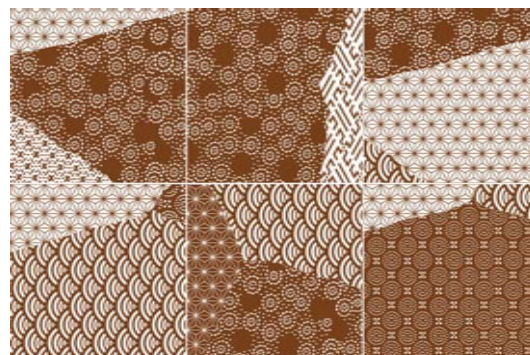

RUST X205
8 x 8 – japan mix