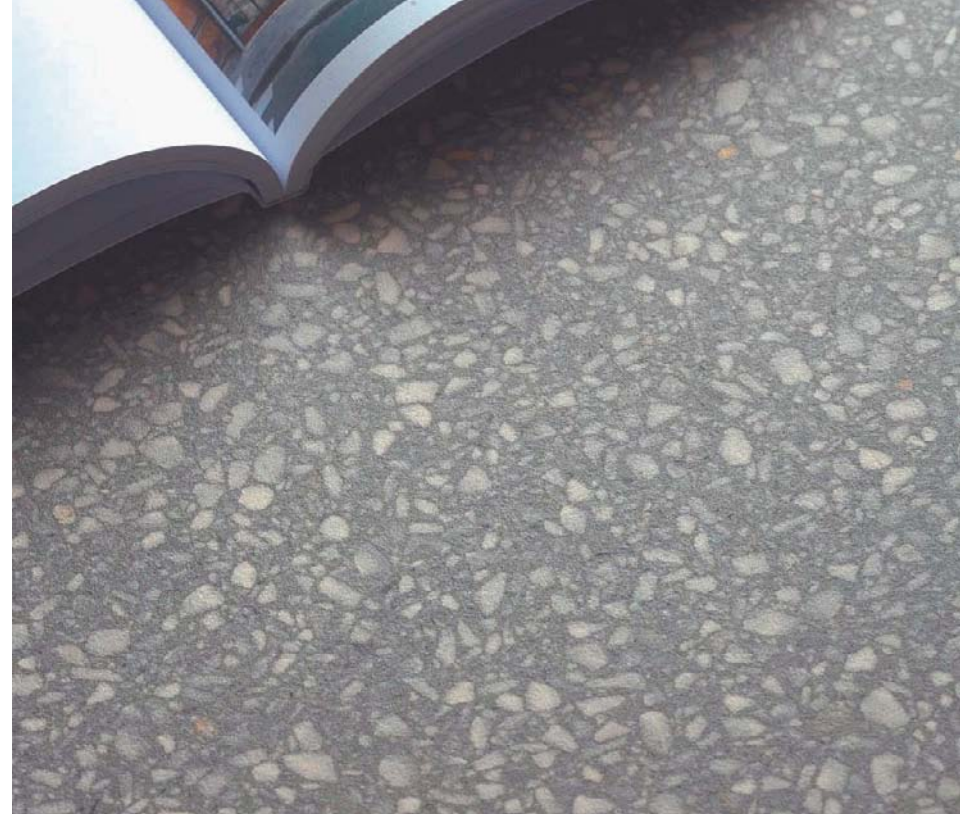

CARAMEL M9EC
8 x 48

WHITE M9E8
8 x 48

PHOTO FEATURES OLTRE™ WHITE ON THE FLOOR.

PINCH™

PHOTO FEATURES PINCH™ DARK GREY ON THE FLOOR.

PINCH ACCURATELY EVOKES THE DETAIL, COLOR AND VARIED PATTERNING THAT MAKE TRUE TERRAZZO FLOORS UNIQUE. FIVE COLORS RANGING FROM WHITE TO BLACK AND TOPPED OFF BY A STRIKING MOSAIC IN ALL COLOR VARIANTS, PINCH IS THE IDEAL CHOICE FOR A MIX OF CONTRASTING OR PERFECTLY MATCHED MATERIALS.