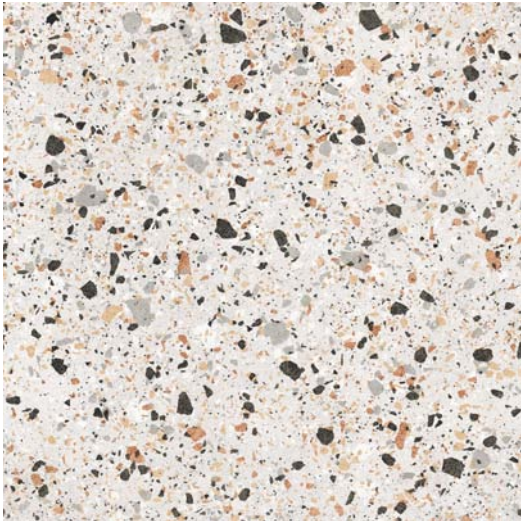

POKE™
COLORBODY™ PORCELAIN FLOOR & WALL TILE

CLOUD FLECKS PK20
24 x 24

ASH FLECKS PK21
24 x 24

SMOKE FLECKS PK22
24 x 24

CONFETTI FLECKS PK23
24 x 24

RAVEN FLECKS PK24
24 x 24

PHOTO FEATURES POKE™ CLOUD FLECKS ON THE FLOOR & WALL WITH ONE QUARTZ SURFACES™ BROADWAY BLACK ON THE COUNTERTOP