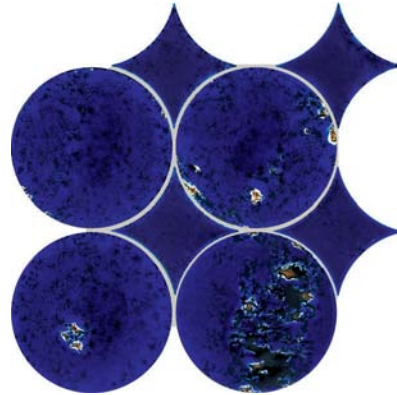

MIDNIGHT BLUE FY22
circle set