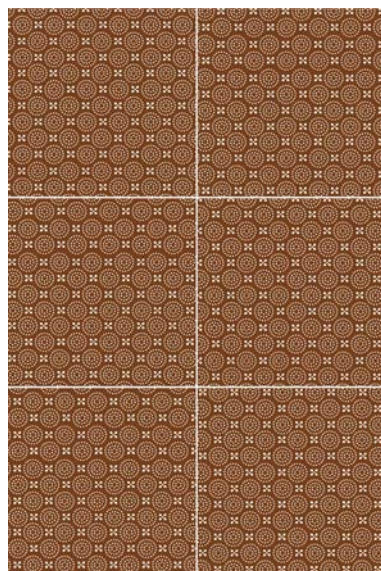

RUST 2050
8 x 8 – japan