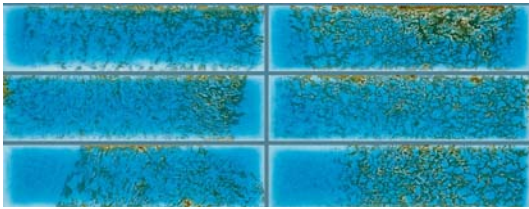

AQUAMARINE BLUE FY23
2 x 8