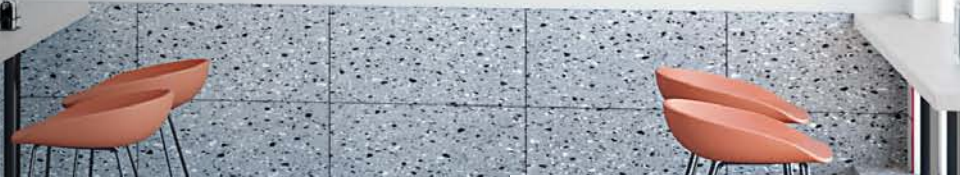

PHOTO FEATURES PINCH™ LIGHT GREY ON THE FLOOR WITH PINCH™ WHITE MOSAIC ON THE WALL.

LIGHT GREY M8DT
24 x 48

WHITE M0KX
12 x 12 – mosaic

BLACK M8EA
24 x 24

PHOTO FEATURES PINCH™ BLACK ON THE FLOOR.

POKE™

PHOTO FEATURES POKE™ CLOUD FLECKS ON THE FLOOR.