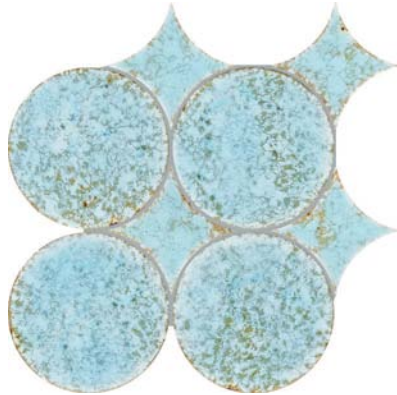

HEAVENLY BLUE FY21
circle set