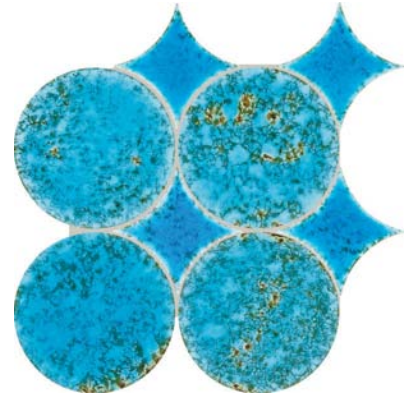

PHOTO FEATURES FYRE™ MIDNIGHT BLUE HEXAGON ON THE FRONT OF BAR.
 TOP RIGHT: FYRE™ PIXIE WHITE AND AQUAMARINE BLUE ON THE WALL AND SINK
 BOTTOM RIGHT: PHOTO FEATURES FYRE™ EMERALD GREEN CIRCLE SET ON THE WALL

FYRE™
GLAZED CERAMIC WALL TILE

EMERALD GREEN FY20
circle set

HEAVENLY BLUE FY21
circle set

MIDNIGHT BLUE FY22
circle set

AQUAMARINE BLUE FY23
circle set

PIXIE WHITE FY24
circle set

PLATINUM GRAY FY25
circle set