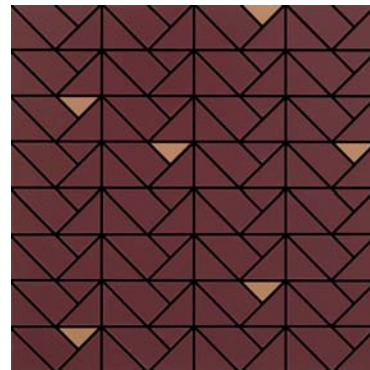

WHITE M1J3
15 x 48

10

ROSE M1A7
15 x 48 – diamond

PURPLE M1A8
15 x 48 – diamond

TAUPE M1J6
15 x 48 – diamond

CREAM M1A9
15 x 48 – diamond

ANTHRACITE M1J7
15 x 48 – diamond

SAGE M1AD
15 x 48 – diamond

12

PEONY CREME M2U7
48 x 48 – deco (delivered in three 16 x 48 pcs)

PEONY WHITE M2U8
48 x 48 – deco (delivered in three 16 x 48 pcs)

WHITE M3JA
15 x 15 – triangle mosaic

CREAM M3J8
15 x 15 – triangle mosaic

TAUPE M3J6
15 x 15 – triangle mosaic

ANTHRACITE M3JD
15 x 15 – triangle mosaic

ROSE M3J2
15 x 15 – triangle mosaic

PURPLE M3J4
15 x 15 – triangle mosaic

SAGE M3JF
15 x 15 – triangle mosaic

BLUE M3JH
15 x 15 – triangle mosaic