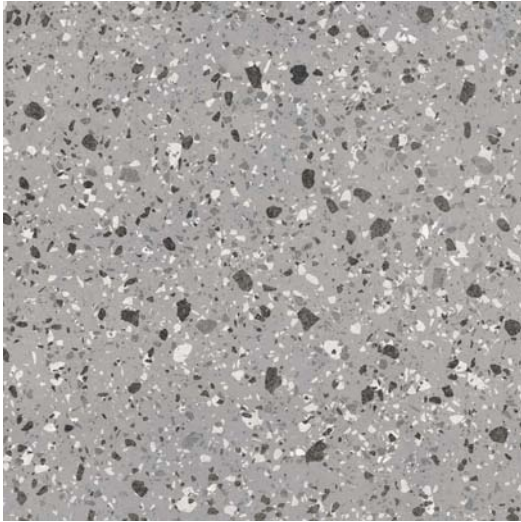

SMOKE FLECKS PK22
24 x 24