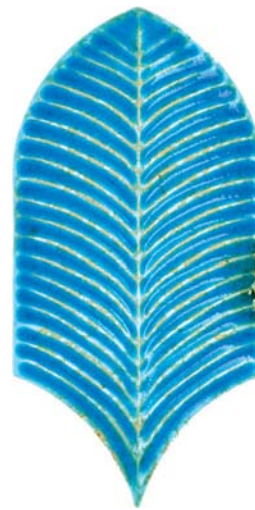

AQUAMARINE BLUE FY23
leaf