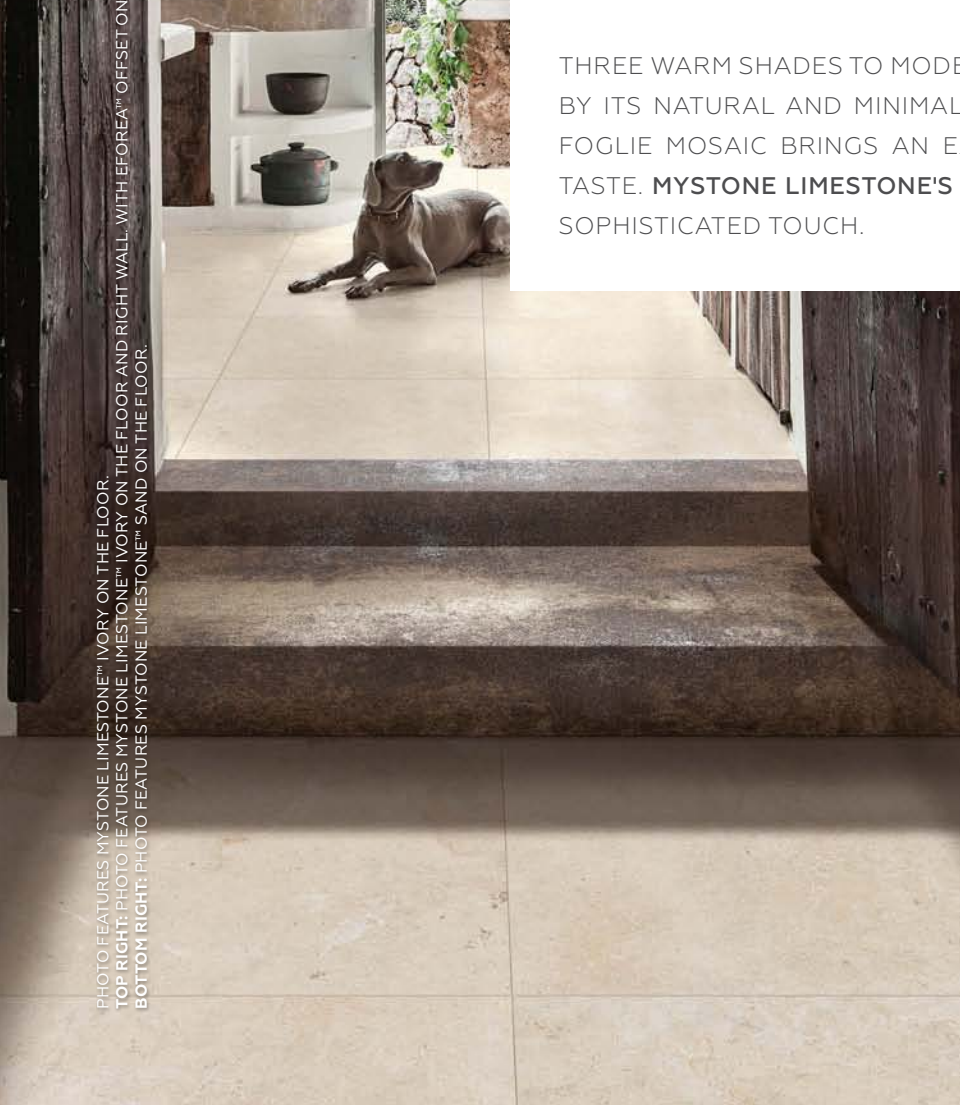

PHOTO FEATURES MYSTONE LIMESTONE™ IVORY ON THE FLOOR.

THREE WARM SHADES TO MODERNIZE STONE OF ANCIENT ORIGINS WITH A DESIGN DISTINGUISHED BY ITS NATURAL AND MINIMAL PATTERNING, WITH TWO UNIQUE SIZES 30 x 60 AND 48 x 48. THE FOGLIE MOSAIC BRINGS AN EXQUISITE TOUCH TO THIS VERSATILE SERIES IN CONTEMPORARY TASTE. **MYSTONE LIMESTONE'S** SOFTNESS PAIRS GENTLY WITH ANY LOOK TO OFFER A SLEEK AND SOPHISTICATED TOUCH.