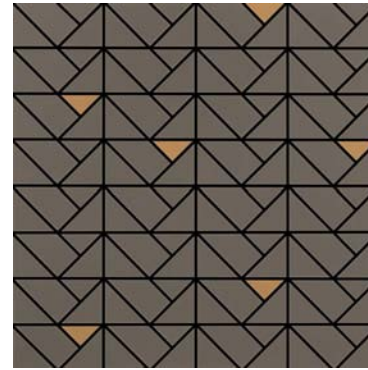

12

PEONY CREME M2U7
48 x 48 – deco (delivered in three 16 x 48 pcs)

PEONY WHITE M2U8
48 x 48 – deco (delivered in three 16 x 48 pcs)

WHITE M3JA
15 x 15 – triangle mosaic

CREAM M3J8
15 x 15 – triangle mosaic

TAUPE M3J6
15 x 15 – triangle mosaic

ANTHRACITE M3JD
15 x 15 – triangle mosaic

ROSE M3J2
15 x 15 – triangle mosaic

PURPLE M3J4
15 x 15 – triangle mosaic

SAGE M3JF
15 x 15 – triangle mosaic

BLUE M3JH
15 x 15 – triangle mosaic