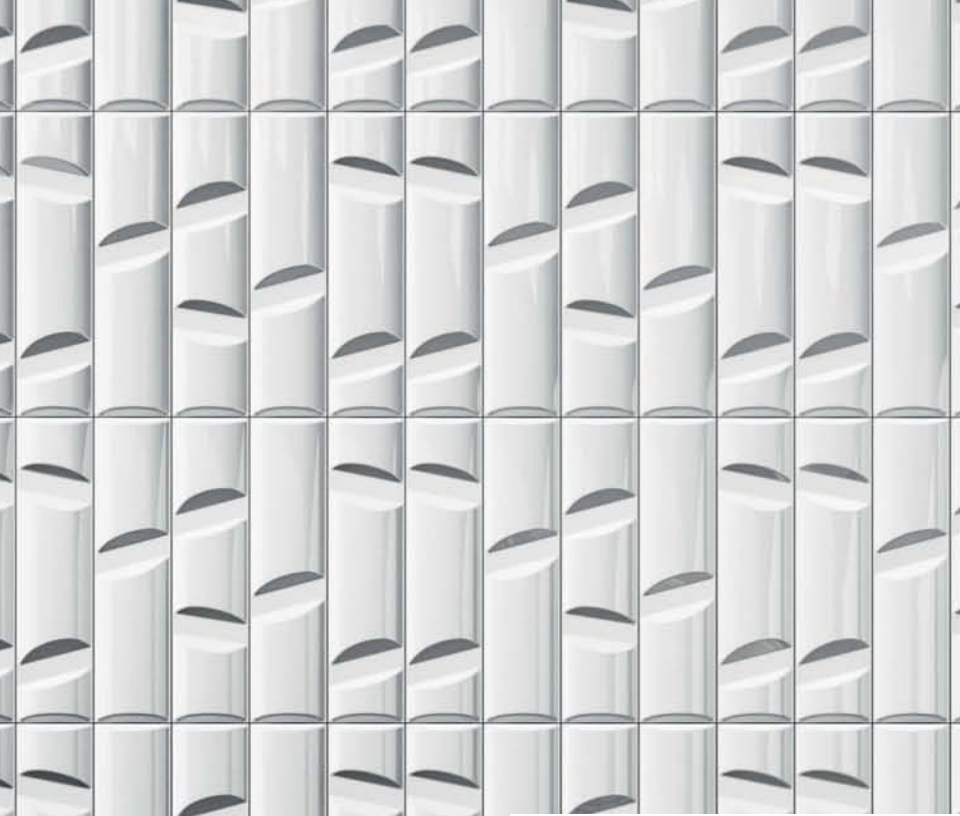

ELEVATE YOUR DESIGNS WITH THE DISTINCT YET ADAPTIVE LANDSCAPE OF **IDIOSYNC**. THE SERIES BY LITERAL DEFINITION, IS INHERENTLY QUIRKY WITH ELEVATED STRUCTURES AND DIMENSION; WITH A WELL-BALANCED, NATURE INSPIRED, MONOCHROMATIC COLOR SCHEME. STEP INTO THE ECCENTRIC LIVING WORLD THAT **IDIOSYNC** EMBODIES.