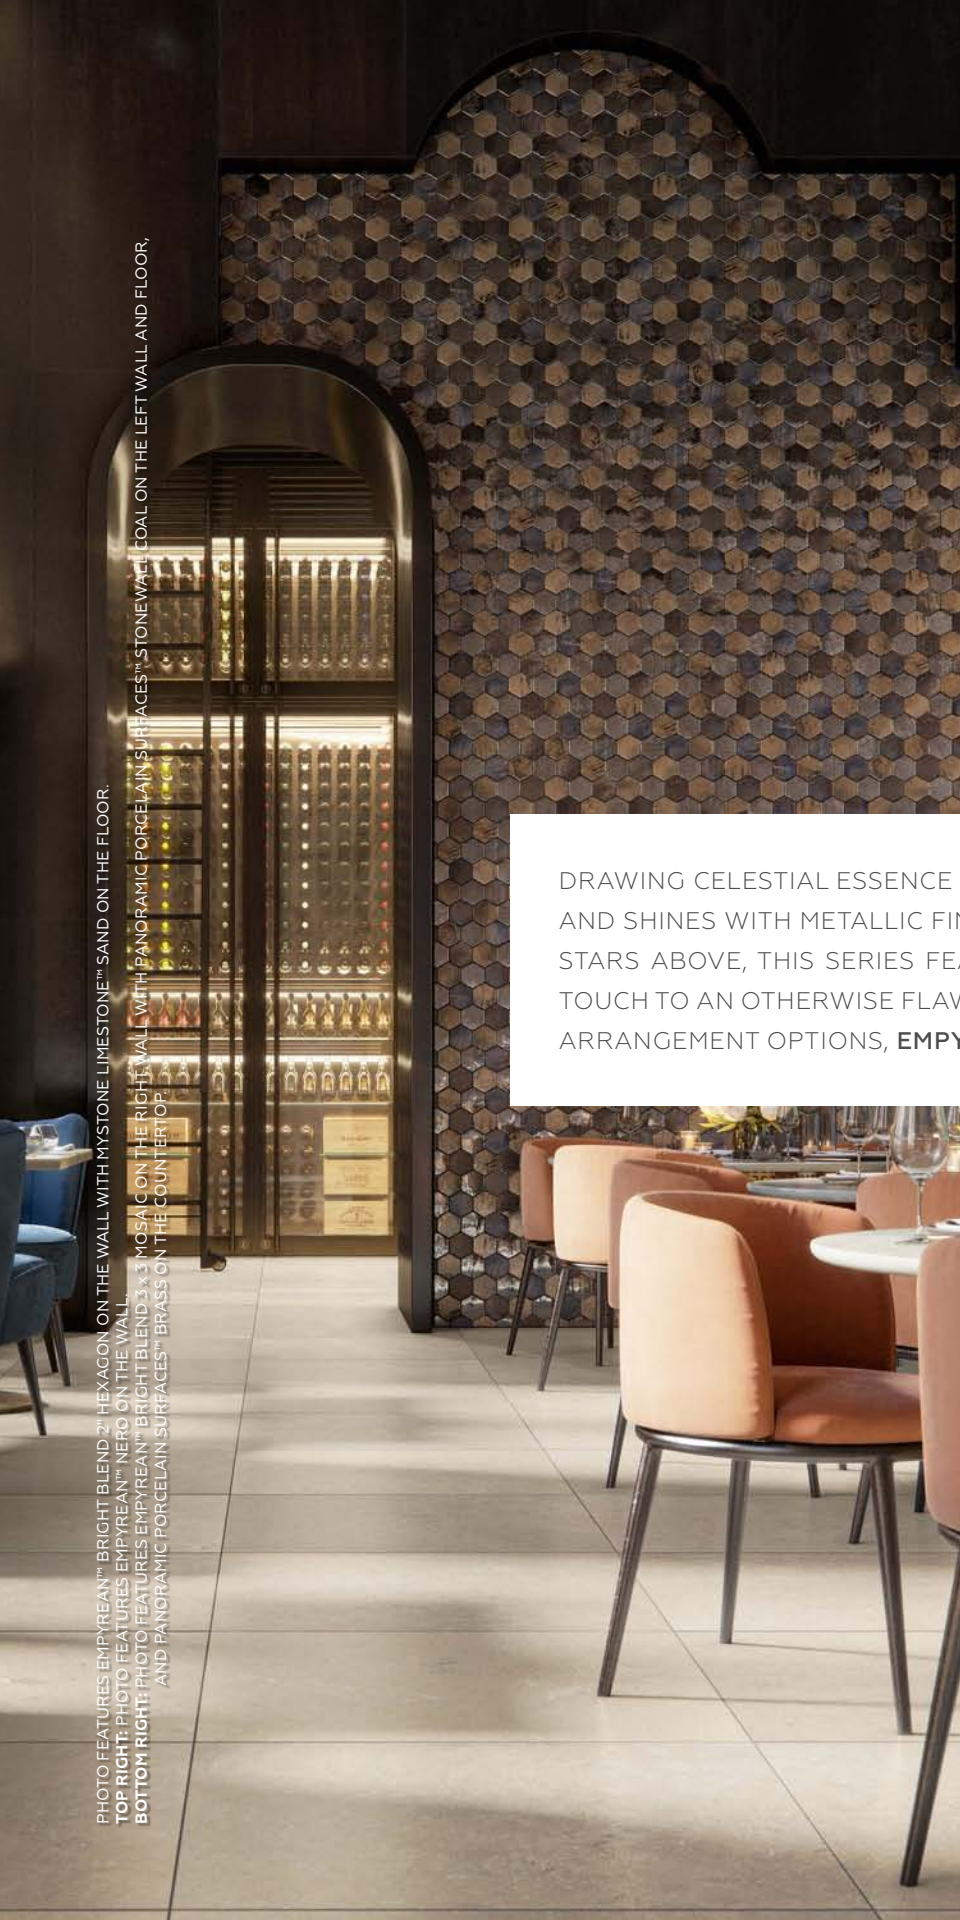

PHOTO FEATURES EMPYREAN™ BRIGHT BLEND 2" HEXAGON ON THE WALL WITH MYSTONE LIMESTONE™ SAND ON THE FLOOR.
TOP RIGHT: PHOTO FEATURES EMPYREAN™ NERO ON THE WALL.
BOTTOM RIGHT: PHOTO FEATURES EMPYREAN™ BRIGHT BLEND 3 x 3 MOSAIC ON THE RIGHT WALL WITH PANORAMIC PORCELAIN SURFACES™ STONEWALL COAL ON THE LEFT WALL AND FLOOR,
AND PANORAMIC PORCELAIN SURFACES™ BRASS ON THE COUNTERTOP.