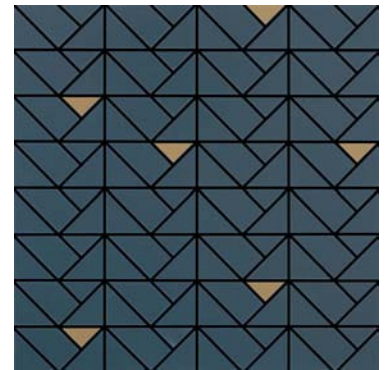

TAUPE M3J6
15 x 15 – triangle mosaic

ANTHRACITE M3JD
15 x 15 – triangle mosaic

ROSE M3J2
15 x 15 – triangle mosaic

PURPLE M3J4
15 x 15 – triangle mosaic

SAGE M3JF
15 x 15 – triangle mosaic

BLUE M3JH
15 x 15 – triangle mosaic