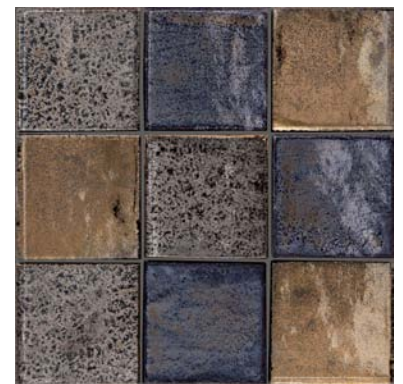

BRIGHT BLEND EP34
3 x 3 mosaic

The tiles in this series are carefully crafted in a manner to provide a tile that is extremely rich and extraordinary. This results in a surface that is unique, for colors and texture, and is more a work of art than tile.