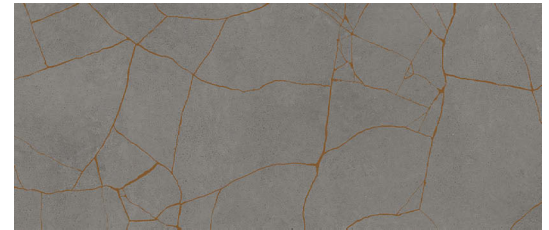

METAL GROOVE GRAPHITE 287D
48 x 110 –
cement effect metals