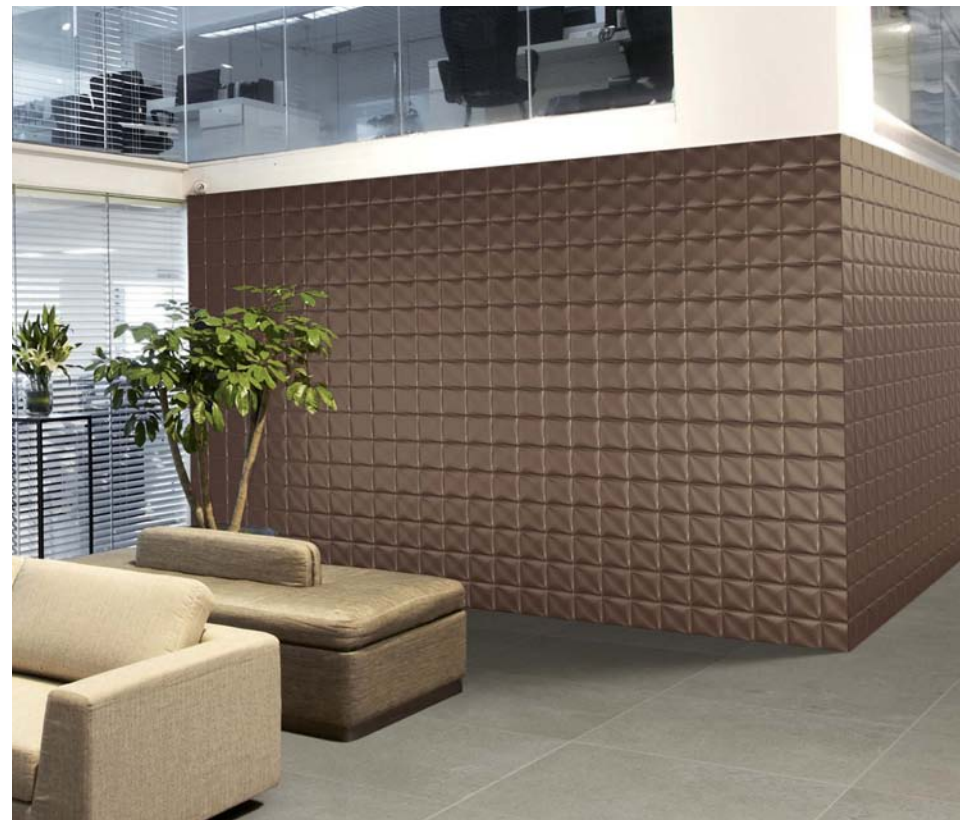

TRULY ELECTRIFYING WITH STRIKING METALLIC SHINE, THIS SERIES REIGNS SUPREME IN ELEVATING DESIGN. WITH FOUR DAZZLING COLORS, AND SEVEN UNIQUE STRUCTURES, **ELECTRIC** HAS ENDLESS POTENTIAL FOR PRODUCING ATTENTION GRABBING WALLS, BACKSPASHES, AND OVERALL MESMERIZING SPACES.