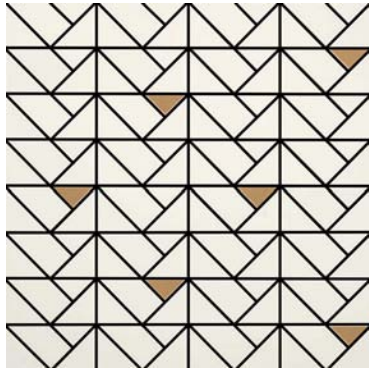

WHITE M1J3
15 x 48

10

ROSE M1A7
15 x 48 – diamond

PURPLE M1A8
15 x 48 – diamond

TAUPE M1J6
15 x 48 – diamond

CREAM M1A9
15 x 48 – diamond

ANTHRACITE M1J7
15 x 48 – diamond

SAGE M1AD
15 x 48 – diamond

BLUE M1J8
15 x 48 – diamond

WHITE M1AA
15 x 48 – diamond

ECLETTICA™
CERAMIC WALL TILE

CARIOCA CREAM M1AN
15 x 48 – deco

CARIOCA WHITE M1AP
15 x 48 – deco

ETOILE PURPLE M2U3
15 x 48 – deco

ETOILE BLUE M2U4
15 x 48 – deco

12

PEONY CREME M2U7
48 x 48 – deco (delivered in three 16 x 48 pcs)

PEONY WHITE M2U8
48 x 48 – deco (delivered in three 16 x 48 pcs)

WHITE M3JA
15 x 15 – triangle mosaic

CREAM M3J8
15 x 15 – triangle mosaic