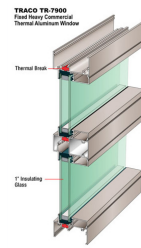

Commercial Glazing Systems. Windows. Storefront. Curtainwalls. Building Envelope Specialists. Historic Window Systems

Typical Test Standards Compliance

- UFC 4-010-01 DoD Minimum Anti-Terrorism Standards
- GSA-TS01-2003
- ASTM F1642 - 04(2010)
- Department of State Forced Entry Protection SD-STD-01.01 Revision G
- ASTM F588-07
- UL Level 752 Protection
- ASTM F1233
- H.P White TP .0500
- U.S. and British Standard and Specifications