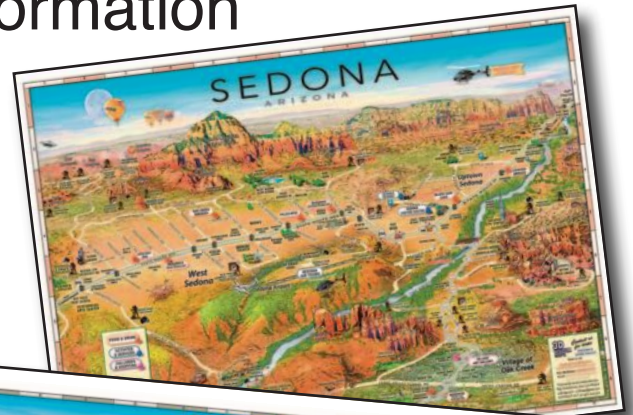

# Verde Valley & Sedona 3D Visitor MAPS

# Verde Valley & Sedona

Illustrated 3D  
Visitor Maps

**125,000  
Printed  
2019!!**

**THE VERDE VALLEY & SEDONA  
3D MAPS ARE A ROARING SUCCESS!  
NOW IT'S TIME FOR 2020!**

**2020 PRINTING DATE: JULY 2020**