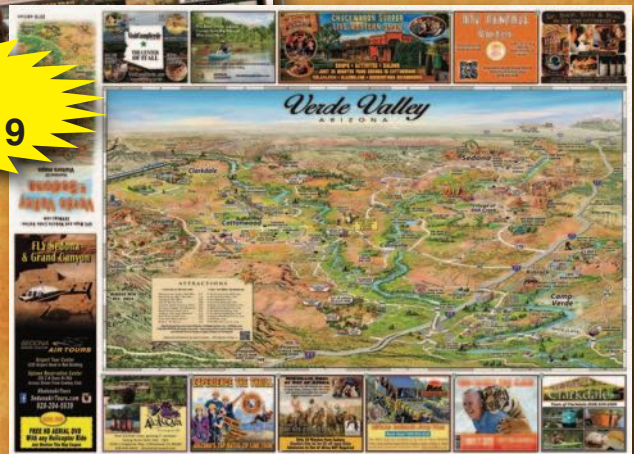

**Be Part of the Great
Sedona Comeback!**