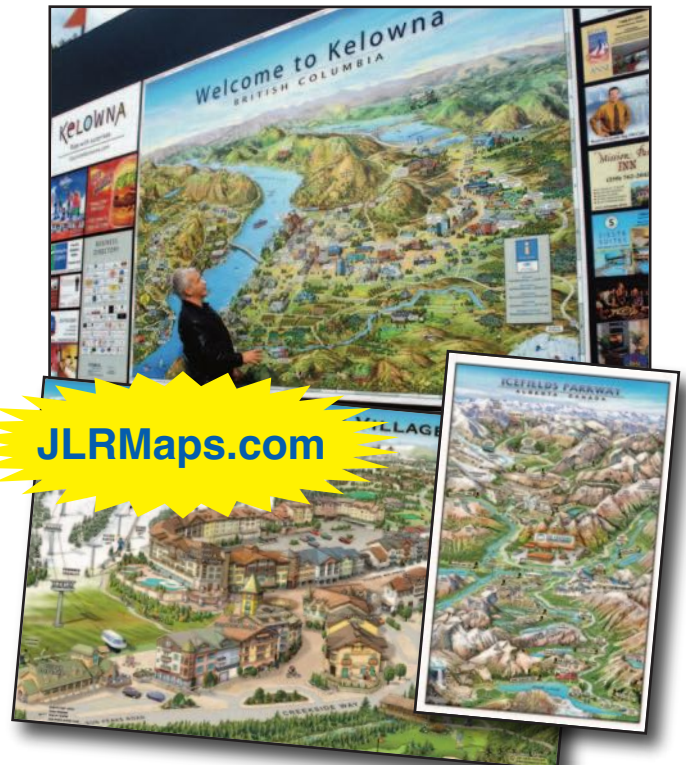

# Maps distributed to major resorts/hotels in Flagstaff, Sedona, Village of Oak Creek, Cottonwood, Camp Verde and the Valley.

Verde Valley & Sedona maps are offered to all the hotels and resorts in the Sedona/Verde Valley, Flagstaff, Phoenix Valley, and Prescott areas.

## MAPS ARE MAILED FREE

Mailed at NO COST to the resorts or organizations in the Valley, Flagstaff, or anywhere in America.

## Also Available at

Enterprise Rent a Car Sedona  
Car Rental & Airport Terminal, Sedona Airport  
Sedona Airport Overlook

Hertz Car Rental - Scottsdale Resorts  
Marriott Camelback Inn, Hyatt Gainey Ranch,  
Hilton Resort, Andaz, Sanctuar, Royal Palms,  
Talking Stick Resort, Embassy Suites

## The Map Maker Jean-Louis Rheault

World Renowned, Master 3D Map Artist

**In addition, many sponsors choose to distribute the Verde Valley & Sedona 3D Illustrated Maps.**