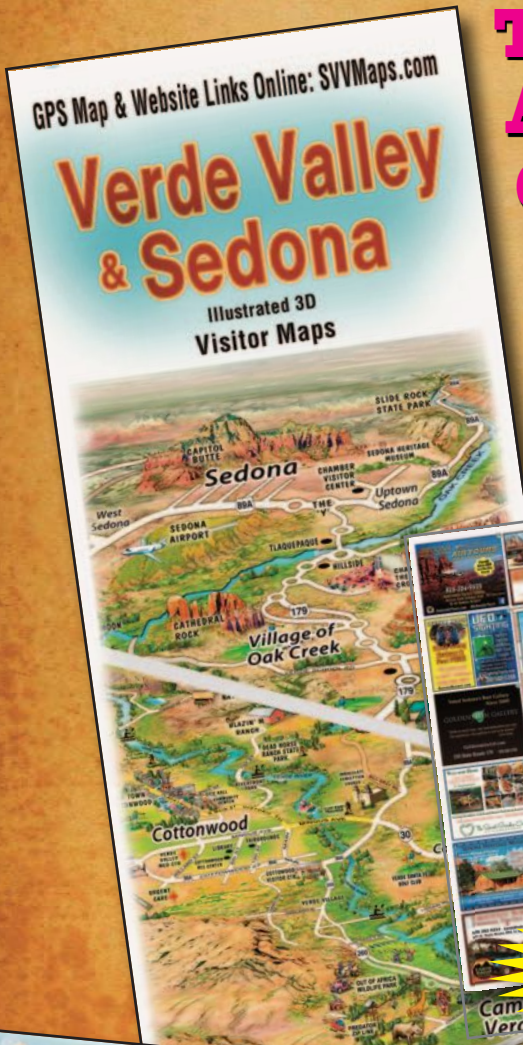

**125,000
Distributed 2019**

2020 Edition

928.862.0210