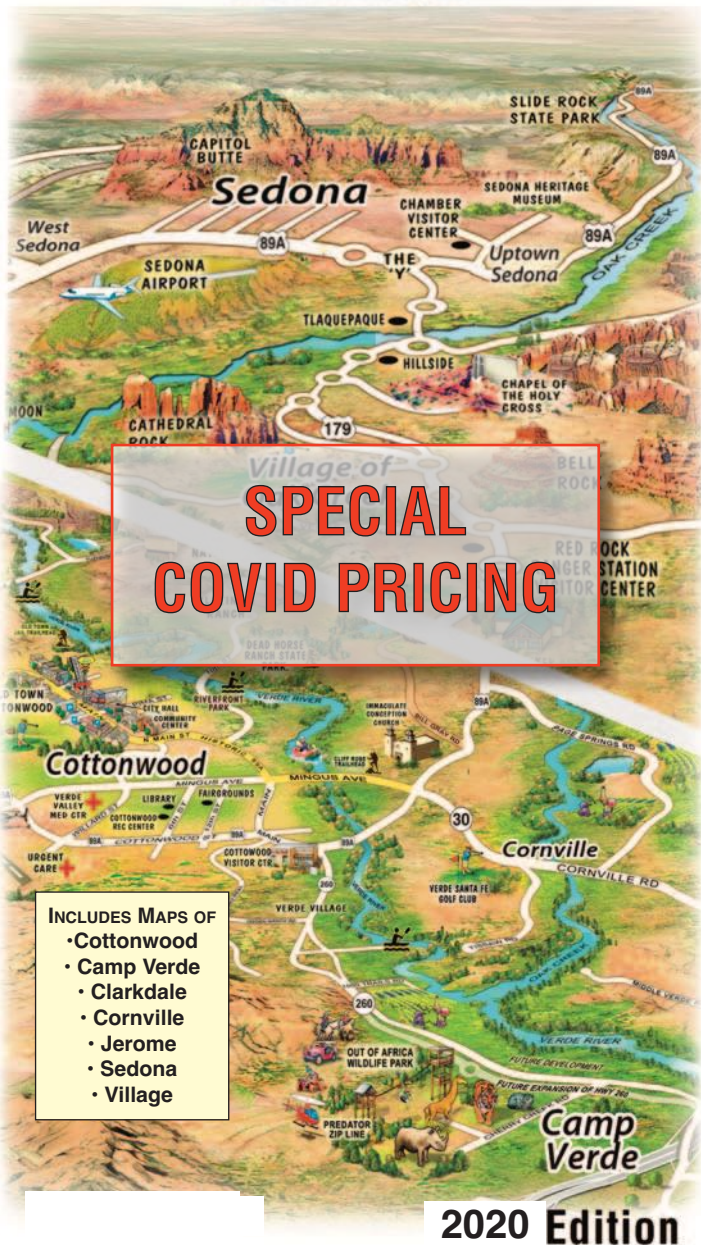

# Verde Valley & Sedona

Illustrated 3D  
Visitor Maps

**125,000  
Printed  
2019!!**

**THE VERDE VALLEY & SEDONA  
3D MAPS ARE A ROARING SUCCESS!  
NOW IT'S TIME FOR 2020!**

**2020 PRINTING DATE: JULY 2020**