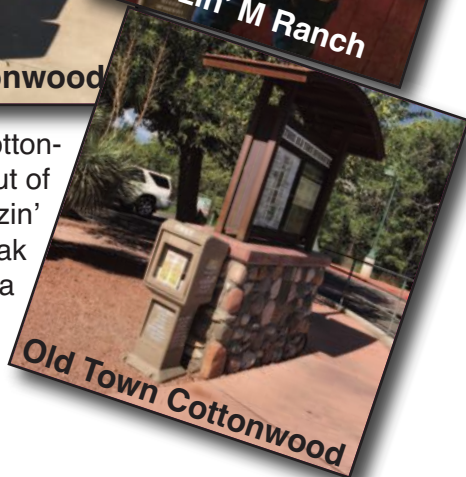

## At the Forest Service Ranger Station on 179

This map is used by the volunteers at the Ranger Station on HWU 179 to help visitors understand where they are and get directions to Sedona, the Verde Valley, and Northern Arizona.. The information center sees over 200,000 visitors a year.

## Maps Available Outdoors

Old Town Cottonwood

Blazin' M Ranch

Old Town Cottonwood

Distribution boxes in Cottonwood's Old Town, Out of Africa in Uptown, Blazin' M Ranch, Village of Oak Creek in Bell Rock Plaza