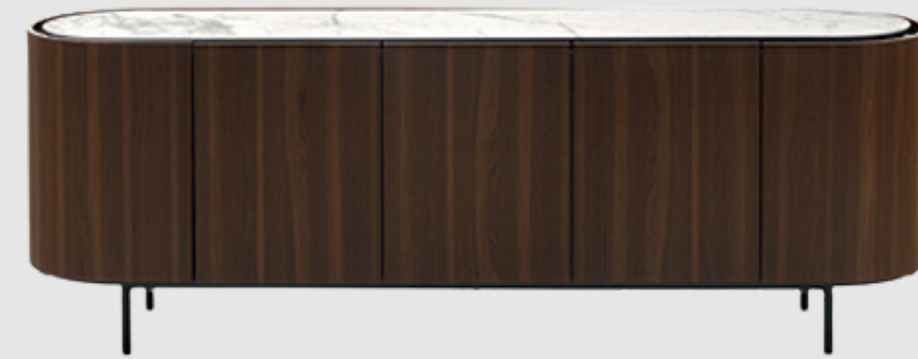

PAPILLION
LIGHTING

MADISON
CABINET

CHARLOTTE SHELF

BACH DINING TABLE

DETAILS

DOWNLOAD PDF
AND CLICK
PRODUCT NAMES
FOR MORE
DETAILS

OLEANDRO DINING
CHAIR

LAKE SIDEBOARD

ABREY DINING TABLE

DETAILS

DOWNLOAD PDF
AND CLICK
PRODUCT NAMES
FOR MORE
DETAILS

OLEANDRO
DINING CHAIR

CHINESE
RUG

SECRET CABINET

CAMEO DINING TABLE

DETAILS