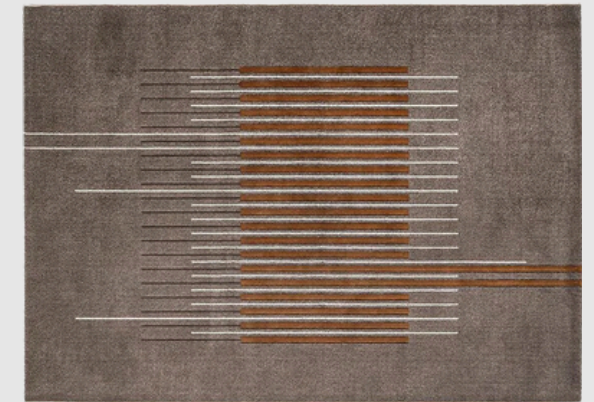

DETAILS

DOWNLOAD PDF
AND CLICK
PRODUCT NAMES
FOR MORE
DETAILS

UPTOWN RUG