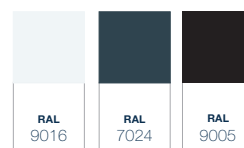

DETAILS

Colours	RAL9016 textured / RAL7024 textured / RAL9005 textured
Gutter	Straight (110 x 150mm)
Posts	Rectangular / Squared (150 x 150mm)
Roofing	Polycarbonate (Opal / Clear) / Reinforced 8.8mm safety glass
Width (mm)	5060 / 6060 / 7060
Depth (mm)	2500 / 3000 / 3500 / 4000