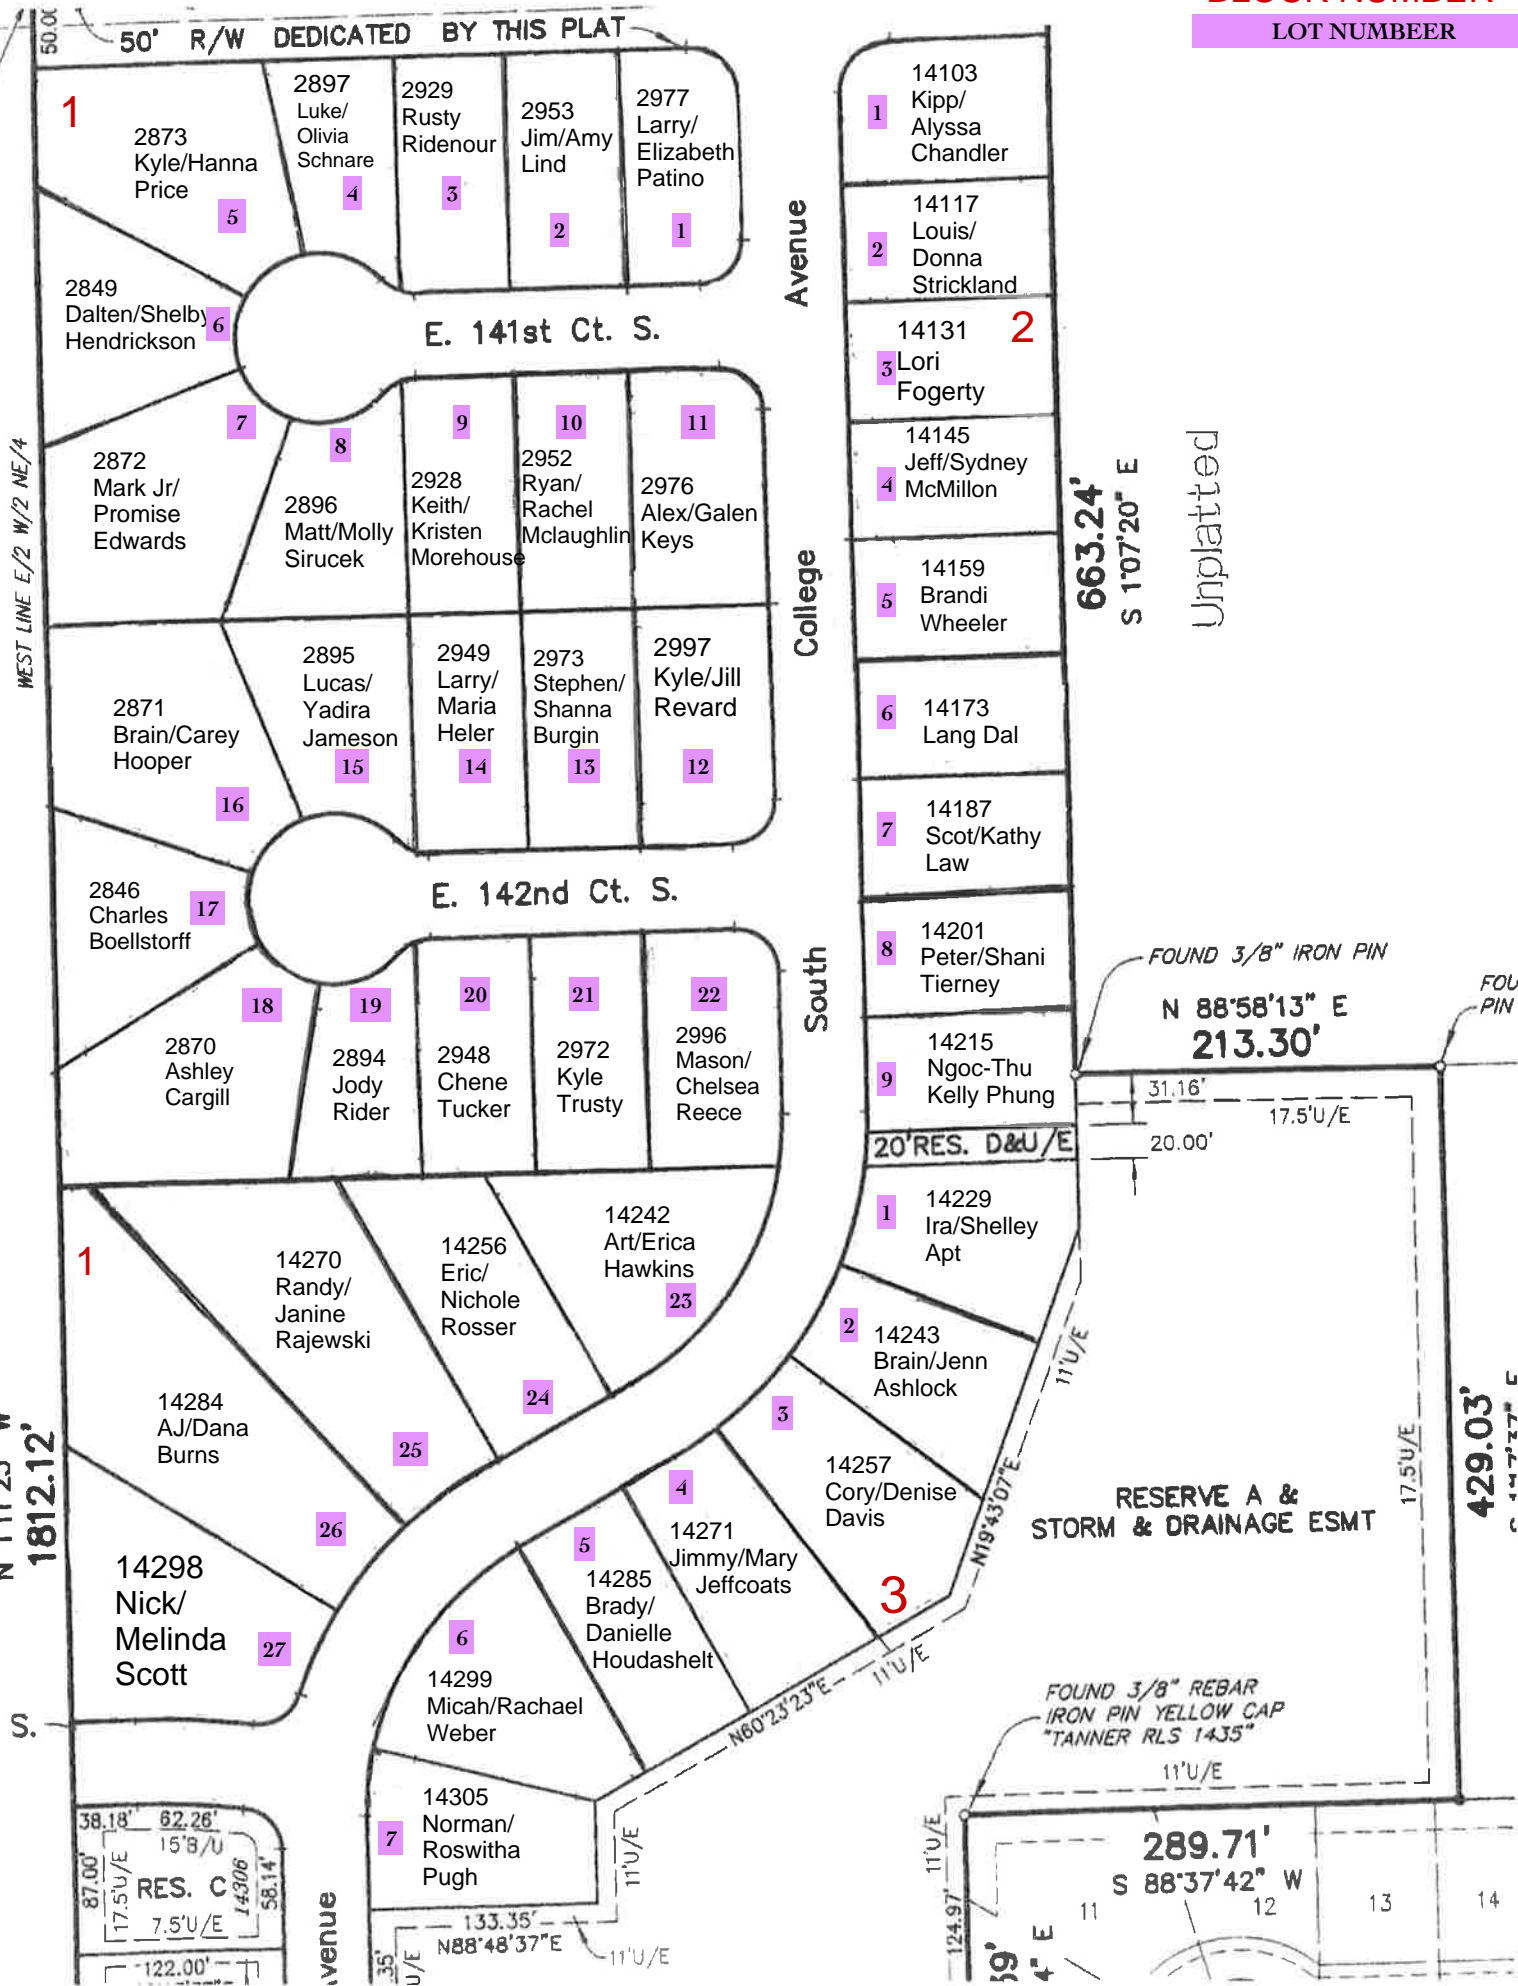

50' R/W DEDICATED BY THIS PLAT

1

2873 Kyle/Hanna Price

5

2897 Luke/Olivia Schnare

4

2929 Rusty Ridenour

3

2953 Jim/Amy Lind

2

2977 Larry/Elizabeth Patino

1

2849 Dalten/Shelby Hendrickson

6

E. 141st Ct. S.

Avenue

4

14159 Brandi Wheeler

5

14173 Lang Dal

6

14187 Scot/Kathy Law

7

14201 Peter/Shani Tierney

RESERVE A & STORM & DRAINAGE ESMT

FOUND 3/8" REBAR IRON PIN YELLOW CAP "TANNER RLS 1435"

11' U/E

289.71' S 88°37'42" W

429.03'

WEST LINE E/2 W/2 NE/4

N 111°23' W 1812.12'

St. S.