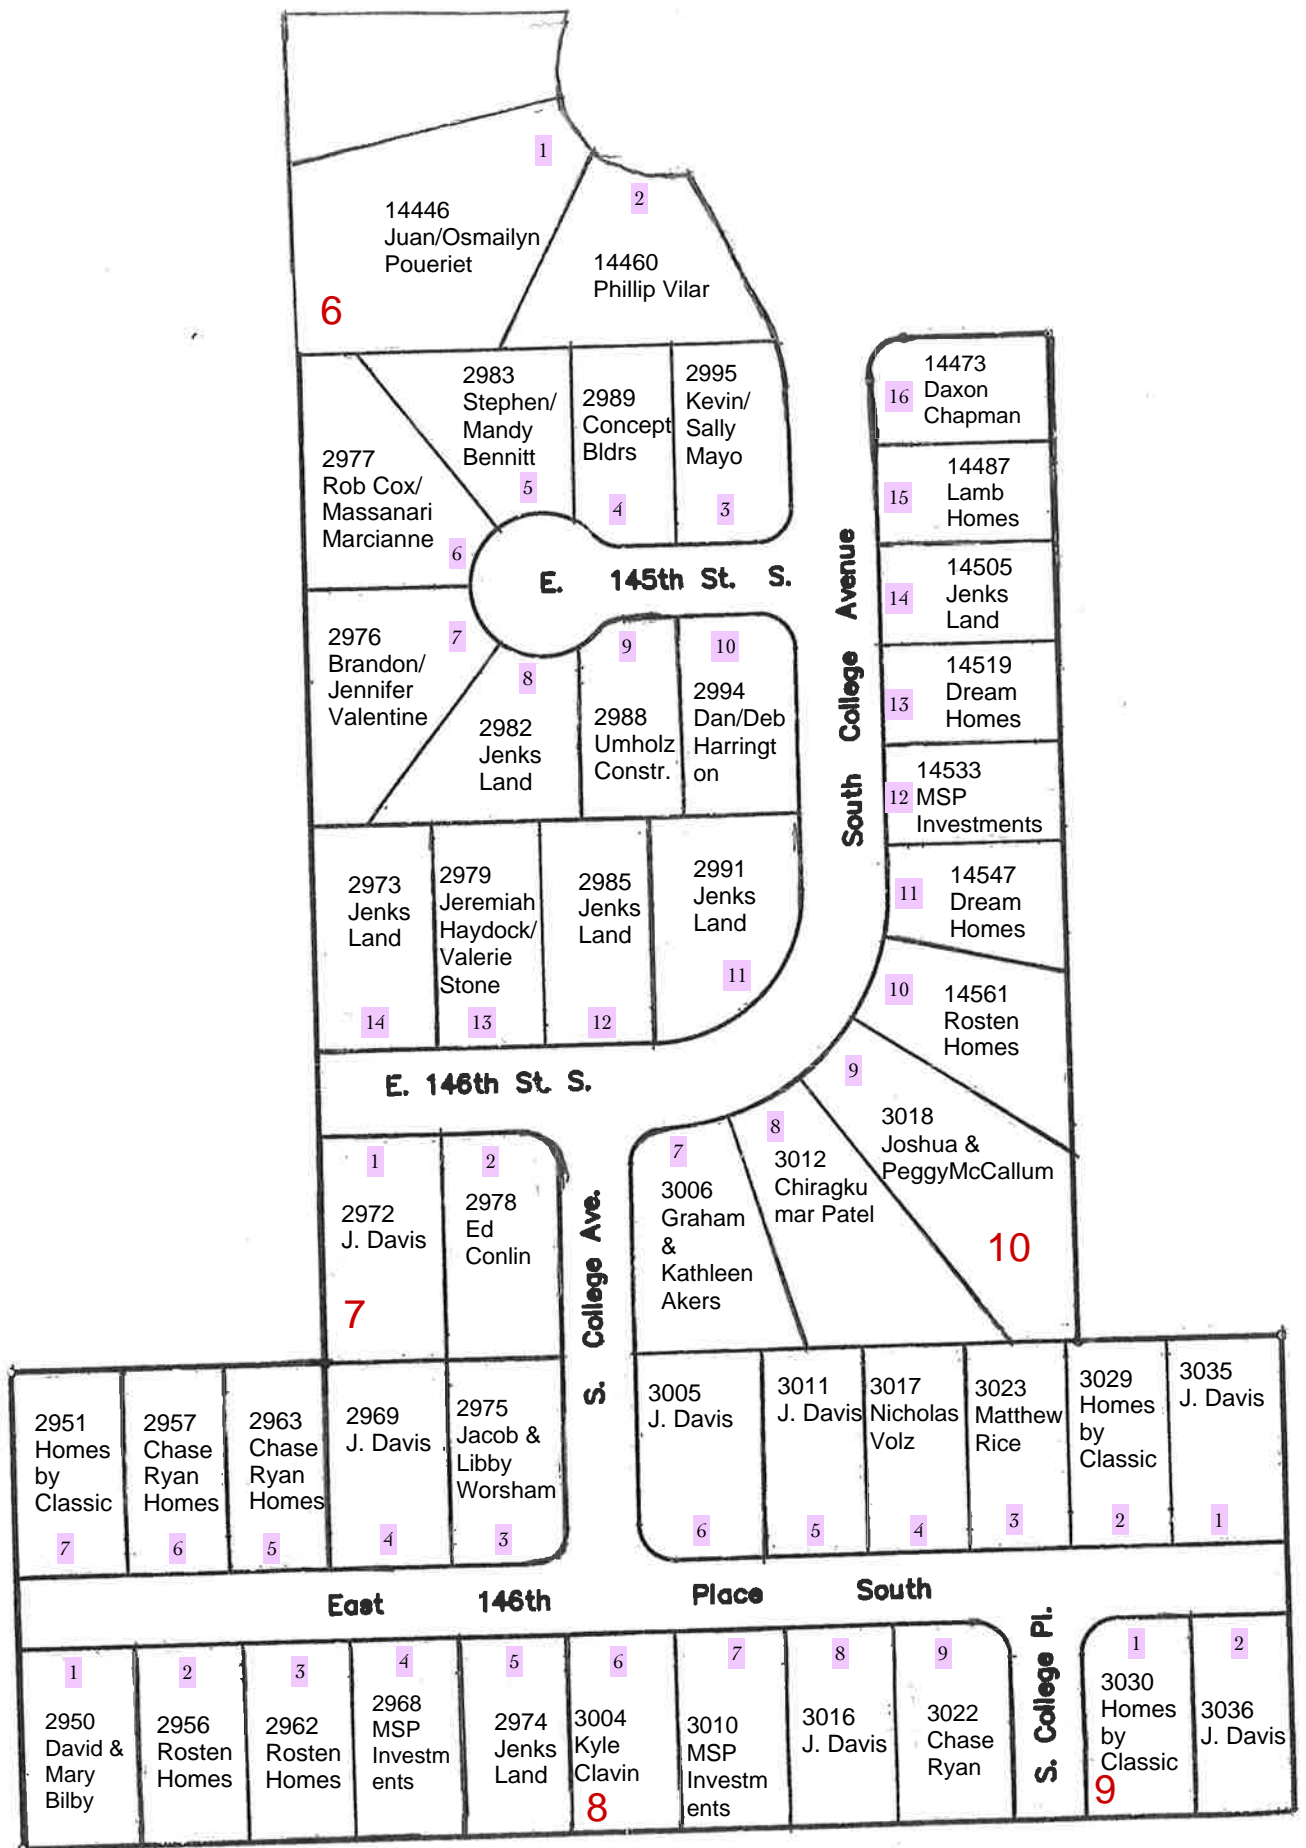

50' R/W DEDICATED BY THIS PLAT

1

2873 Kyle/Hanna Price

5

2897 Luke/Olivia Schnare

4

2929 Rusty Ridenour

3

4

14159 Brandi Wheeler

5

14173 Lang Dal

6

14187 Scot/Kathy Law

7

14201 Peter/Shani Tierney

RESERVE A & STORM & DRAINAGE ESMT

FOUND 3/8" REBAR IRON PIN YELLOW CAP "TANNER RLS 1435"

11' U/E

289.71' S 88°37'42" W

429.03'

WEST LINE E/2 W/2 NE/4

N 111°23' W 1812.12'

St. S.