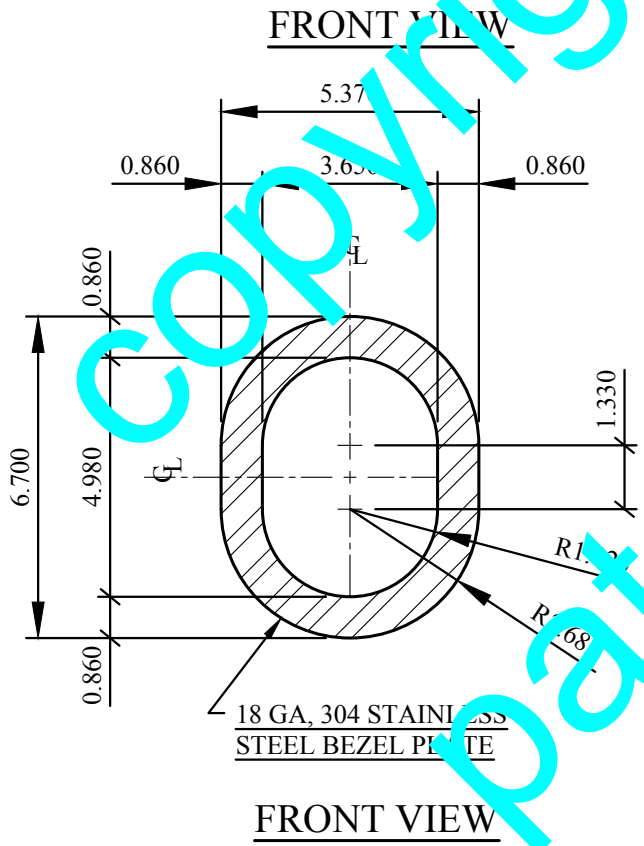

18 GA, 304 STAINLESS  
STEEL PLATE-A

1/16" RUBBER  
BOOT FLANGE-B

**EXTERNAL STEERING  
COLUMN BOOT**

18 GA, 304 STAINLESS  
STEEL BEZEL PLATE

**FRONT VIEW**

PATENT PENDING

◇			
◇1	5/6/16	KWH	REVISED PLATE SIZE
REV	DATE	BY	DESCRIPTION

DETAILS OF: EXTERNAL STEERING COLUMN BOOT  
 FOR: JJSRODS.COM  
 LOCATION: WINGATE, NC  
 DESIGNER: JEFF JOHNSON  
 DEVELOPER: JEFF JOHNSON  
 DRAWN: 05/02/16 BY: HOWELL DETAILING SERVICE, INC

**PART NOTES:**

- SCALE: 3" = 1'-0", (UNO).
- ALL DIMENSIONS ARE SHOWN IN INCHES.

PART #

**JJS-32561915-1**