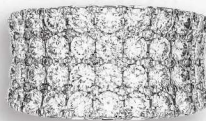

E6445
14k white gold inside
and out oval shaped
diamond hoop earrings
3.25cts twt.
Retail: $7,000
Our Price: $3,500

WB2775
14k white gold 4 row
diamond concave band
3.70cts twt.
Retail: $8400
Our Price: $4,200