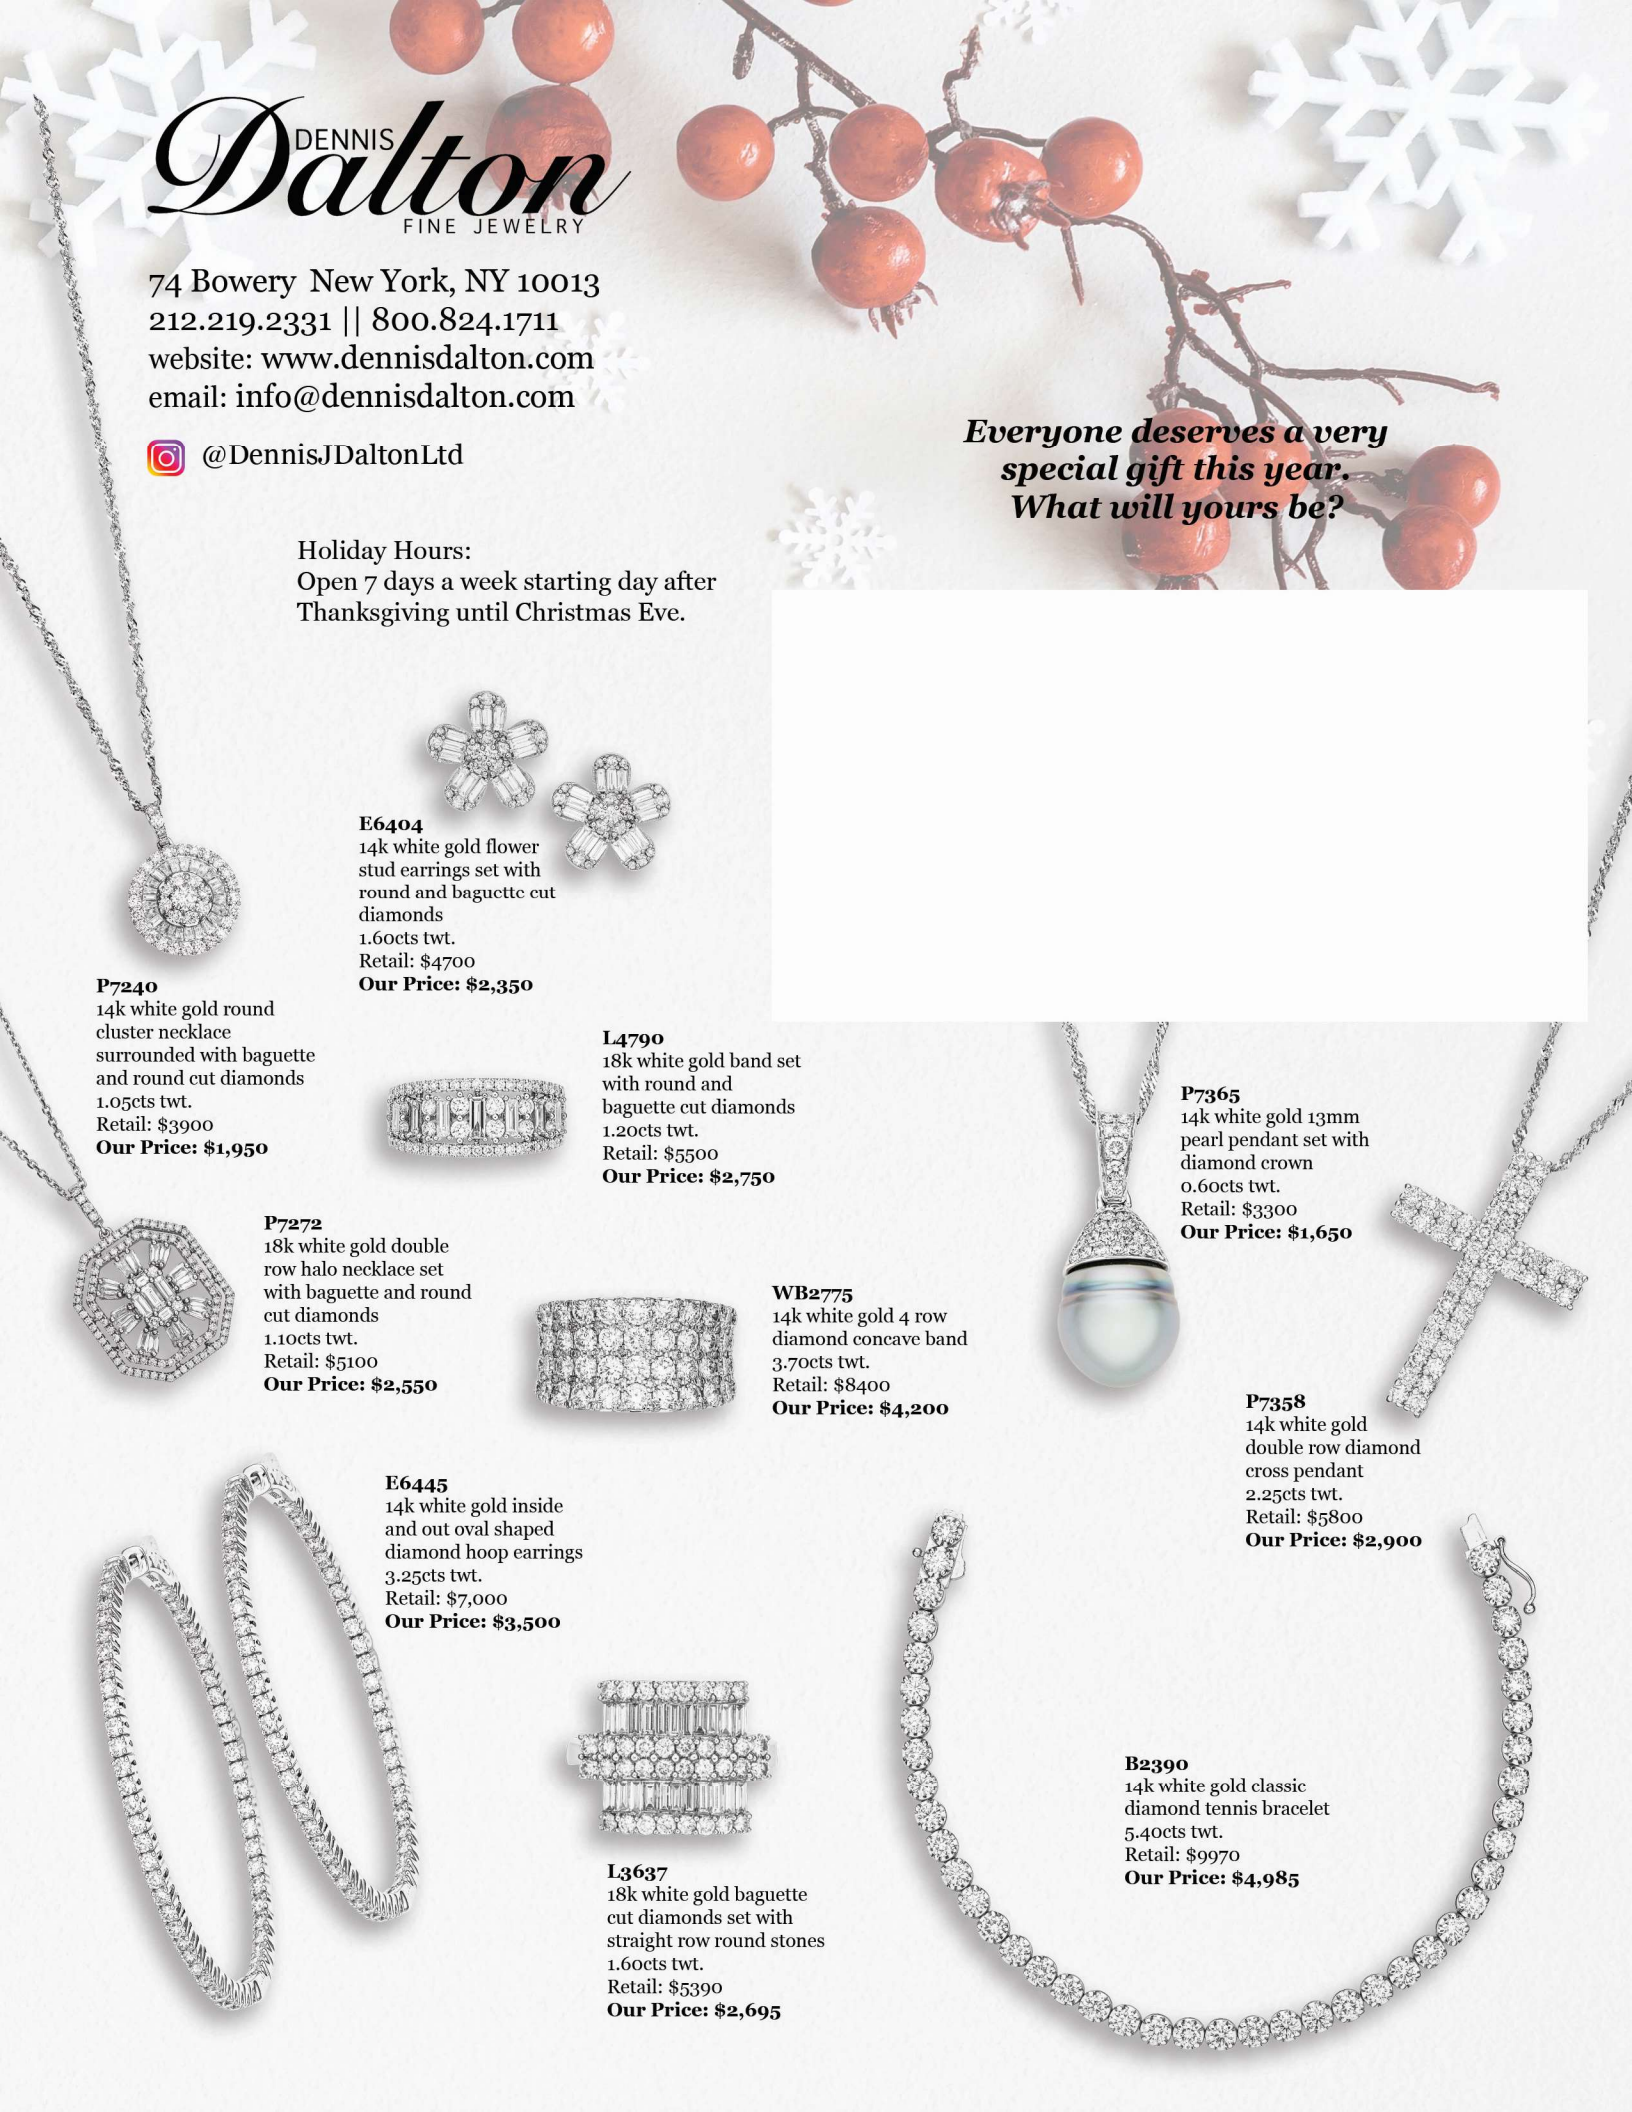

 @DennisJDaltonLtd

**Holiday Hours:**  
 Open 7 days a week starting day after  
 Thanksgiving until Christmas Eve.

*Everyone deserves a very  
 special gift this year.  
 What will yours be?*

**P7240**  
 14k white gold round  
 cluster necklace  
 surrounded with baguette  
 and round cut diamonds  
 1.05cts twt.  
 Retail: \$3900  
**Our Price: \$1,950**