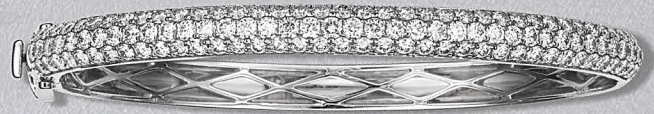

B2412
 14k white gold triple
 row pave set diamond
 bangle
 3.75cts twt.
 Retail: \$8,400
Our Price: \$4,200

WB2907
 14k white gold 5 stone
 band, set with 1/2ct
 each diamonds
 2.50cts twt.
 Retail: \$11,200
Our Price: \$5,600