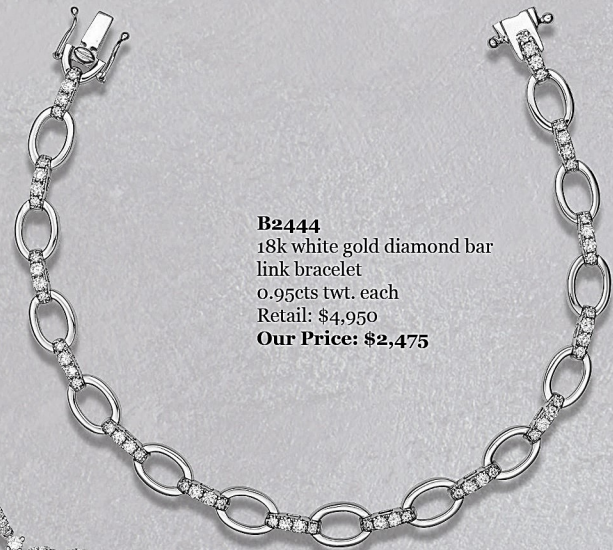

P7531
18k white gold open diamond cluster circle 1.20cts twt.
Retail: \$4,500
Our Price: \$2,250

P7529
18k white gold diamond and ruby circle pendant 1.20cts twt.
Retail: \$3,300
Our Price: \$1,650

P7431
18k white gold diamond and oval cut emerald flower pendant 0.80cts twt.
Retail: \$3,300
Our Price: \$1,650

P7558
18k white gold diamond and sapphire halo necklace 1.90cts twt.
Retail: \$4,800
Our Price: \$2,400

L4355
18k white gold diamond cluster ring 2.35cts twt.
Retail: \$5,900
Our Price: \$2,950

L4754
18k white gold open X ring set with diamond clusters 1.30cts twt.
Retail: \$5,100
Our Price: \$2,550

ER2753
18k white gold oval cut ruby set in cushion shape diamond halo ring 1.75cts twt.
Retail: \$3,500
Our Price: \$1,750

**also available in yellow gold*

P7533, P7502
18k white gold diamond and sapphire flower pendant on diamond by the yard chain 2.35cts twt.
Retail: \$3,980
Our Price: \$1,990

B2444
18k white gold diamond bar link bracelet 0.95cts twt. each
Retail: \$4,950
Our Price: \$2,475

L4431
18k white gold diamond and ruby band 3.95cts twt.
Retail: \$5,400
Our Price: \$2,700

P7523
14k white gold diamond and emerald oval shaped halo necklace 0.90cts twt.
Retail: \$2,200
Our Price: \$1,100