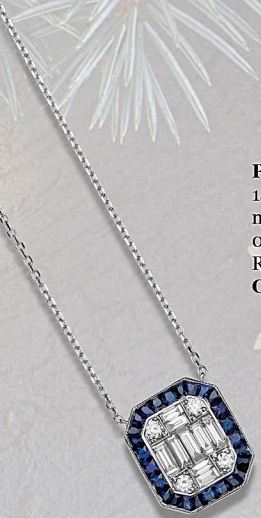

P7558
18k white gold diamond and sapphire halo necklace 1.90cts twt.
Retail: $4,800
Our Price: $2,400

*also available in yellow gold