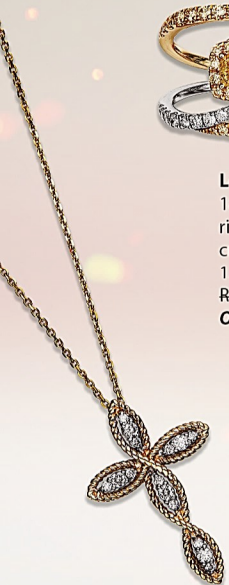

L4606
Yellow gold diamond and multicolor sapphire ring 6.50ct twt
Retail-\$5740
Our Price \$2870

E5640
Diamond & fancy shape sapphire earrings 7.80ct twt
Retail-\$3900
Our Price \$1950

L4508
Two tone open weave style diamond band 0.55ct twt
Retail-\$3100
Our Price \$1550

E6047
Double row inside & out diamond hoop earrings 2.85ct twt
Retail-\$4970
Our Price \$2485

P7048
Two tone braided diamond cross 0.30ct twt
Retail-\$1300
Our Price \$650

P7044
Diamond cluster necklace
0.85ct twt
Retail-\$2790
Our Price \$1395