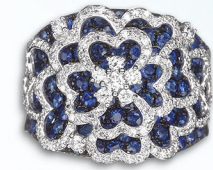

L4609
Sapphire & diamond flower ring 3.55ct twt
Retail $3900 **Our Price $1950**