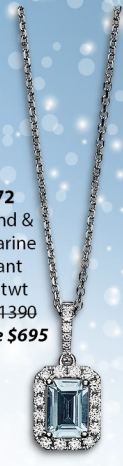

L4673
Rose gold diamond & morganite ring
0.70ct twt
Retail $700
Our Price $350