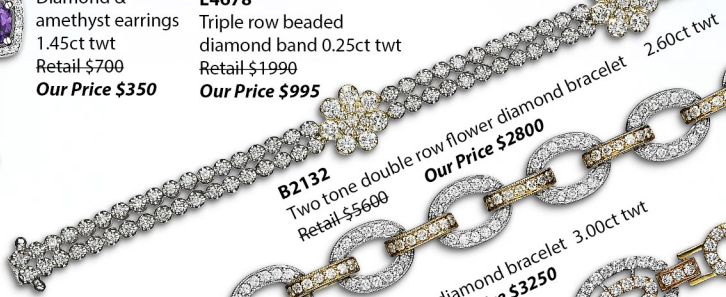

E5814
Rose gold diamond & morganite earrings 0.70ct twt
Retail \$700 **Our Price \$350**

L4673
Rose gold diamond & morganite ring
0.70ct twt
Retail \$700
Our Price \$350

E5816
Diamond & amethyst earrings
1.45ct twt
Retail \$700
Our Price \$350

L4678
Triple row beaded diamond band 0.25ct twt
Retail \$1990
Our Price \$995

L4672
Diamond & amethyst ring
1.00ct twt
Retail \$700
Our Price \$350

B2132
Two tone double row flower diamond bracelet 2.60ct twt
Retail \$5600
Our Price \$2800

B1933
Two tone oval link diamond bracelet 3.00ct twt
Retail \$6500
Our Price \$3250

B2103
Tricolor multi oval diamond bracelet 4.00ct twt
Retail \$7990
Our Price \$3995

B2122
14k yellow gold diamond link bracelet 1.25ct twt
Retail \$5000
Our Price \$2500