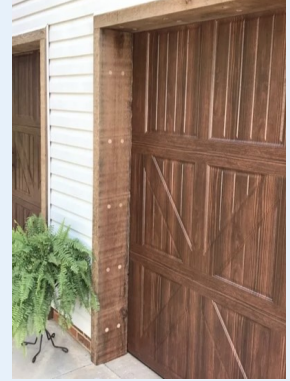

Additional Upgrades We Offer

Jambs and Beam Work