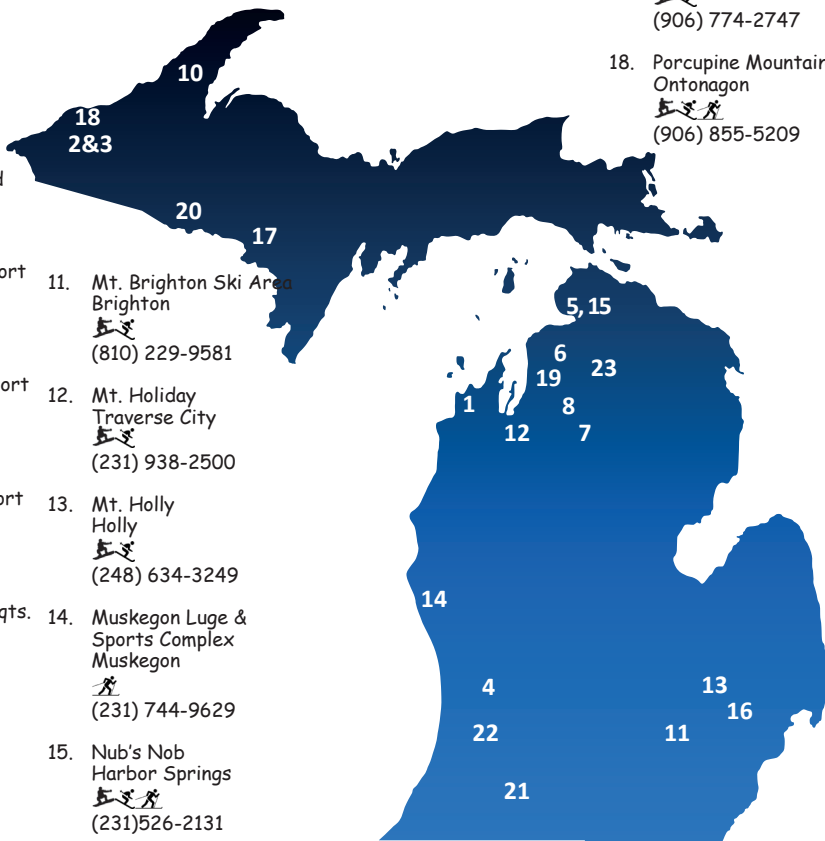

* Equipment rental includes skis or snowboard, boots and poles.

Ski areas reserve the right to deny participation if your skiing ability is beyond that of a beginner when you start this program.

Discover Michigan Skiing participating ski areas:

1. Bay Mtn. at The Homestead Glen Arbor ☞☞☞ (231) 334-5249	10. Mont Ripley Hancock ☞☞☞ (906) 487-2340	16. Pine Knob Resort Clarkston ☞☞☞ (248) 625-0800 x4	17. Pine Mountain Resort Iron Mountain ☞☞☞ (906) 774-2747	19. Shanty Creek Resorts Bellaire ☞☞☞☞ (231) 533-3000 x 3383
2. Big Powderhorn Bessemer ☞☞☞ 1-800-501-7669	11. Mt. Brighton Ski Area Brighton ☞☞☞ (810) 229-9581	18. Porcupine Mountain Ontonagon ☞☞☞☞ (906) 855-5209	20. Ski Brule Iron River ☞☞☞ 1-800-362-7853	22. Timber Ridge Gobles ☞☞☞ (269) 694-9449
3. Big Snow Resort Bessemer/Wakefield ☞☞☞ (906) 932-4838	12. Mt. Holiday Traverse City ☞☞☞ (231) 938-2500	21. Swiss Valley Jones ☞☞☞ (269) 244-5635	23. Treetops Resort Gaylord ☞☞☞ (989) 732-6711	
4. Bittersweet Ski Resort Otsego ☞☞☞ (269) 694-2820	13. Mt. Holly Holly ☞☞☞ (248) 634-3249			
5. Boyne Highlands Resort Harbor Springs ☞☞☞☞ 1-866-934-9350	14. Muskegon Luge & Sports Complex Muskegon ☞☞☞ (231) 744-9629			
6. Boyne Mountain Resort Boyne Falls ☞☞☞☞ 1-866-931-3191	15. Nub's Nob Harbor Springs ☞☞☞☞ (231) 526-2131			
7. Cross Country Ski Hqts. Roscommon ☞☞☞ (989) 821-6661				
8. Hanson Hills Grayling ☞☞☞ (989) 348-9266				

☞ Discover Michigan Downhill Skiing
☞☞ Discover Michigan Snowboarding
☞☞☞ Discover Michigan Cross-Country Skiing

gokimichigan.org for details & online application.

This program is for first-time skiers 7 years & up and snowboarders 10 years & up.