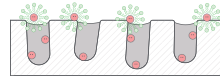

Our highly biodegradable cleaning actives instantly lift dirt from the surfaces.