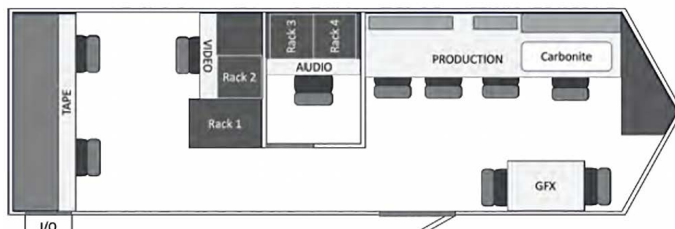

Audio

Yamah CL5 (With Dante)
2x TIO 24/12 Dante (booth kits)
72 inputs & 24 analog outputs
2 iPad Pro
1 Big ears dish