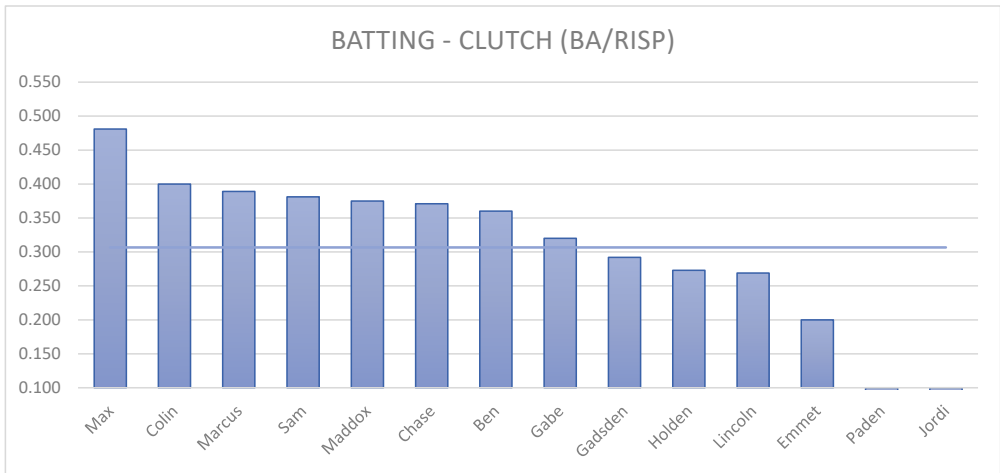

NAME	CLUTCH	AVG
Max	0.481	0.307
Colin	0.400	0.307
Marcus	0.389	0.307
Sam	0.381	0.307
Maddox	0.375	0.307
Chase	0.371	0.307
Ben	0.360	0.307
Gabe	0.320	0.307
Gadsden	0.292	0.307
Holden	0.273	0.307
Lincoln	0.269	0.307
Emmet	0.200	0.307
Paden	0.091	0.307
Jordi	0.091	0.307