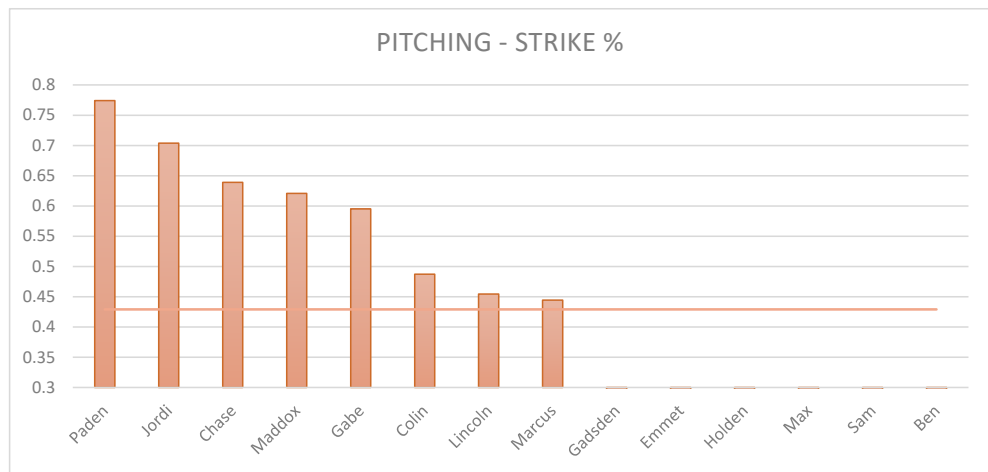

NAME	S%	AVG
Paden	0.7742	0.429
Jordi	0.7037	0.429
Chase	0.6389	0.429
Maddox	0.6207	0.429
Gabe	0.5952	0.429
Colin	0.4872	0.429
Lincoln	0.4545	0.429
Marcus	0.4444	0.429
Gadsden	0	0.429
Emmet	0	0.429
Holden	0	0.429
Max	0	0.429
Sam	0	0.429
Ben	0	0.429