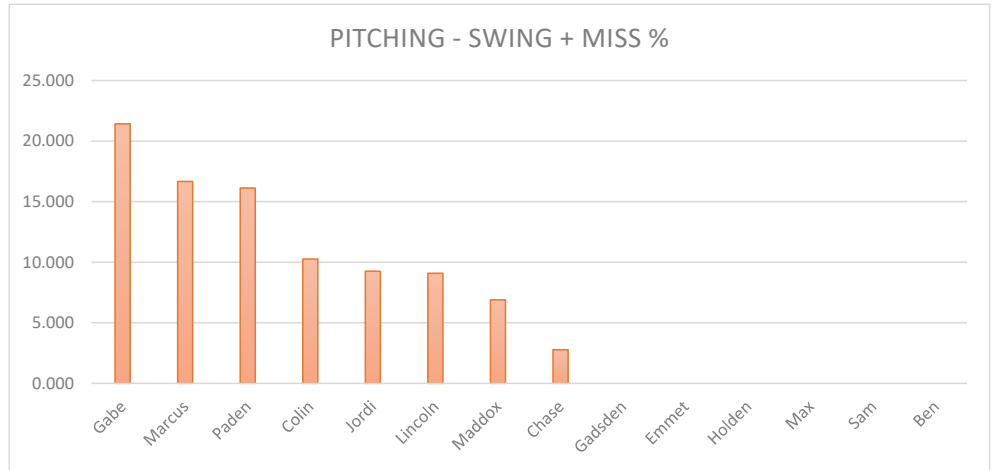

NAME	SM%	AVG
Gabe	21.430	8.411
Marcus	16.670	8.411
Paden	16.130	8.411
Colin	10.260	8.411
Jordi	9.260	8.411
Lincoln	9.090	8.411
Maddox	6.900	8.411
Chase	2.780	8.411
Gadsden	0.000	8.411
Emmet	0.000	8.411
Holden	0.000	8.411
Max	0.000	8.411
Sam	0.000	8.411
Ben	0.000	8.411