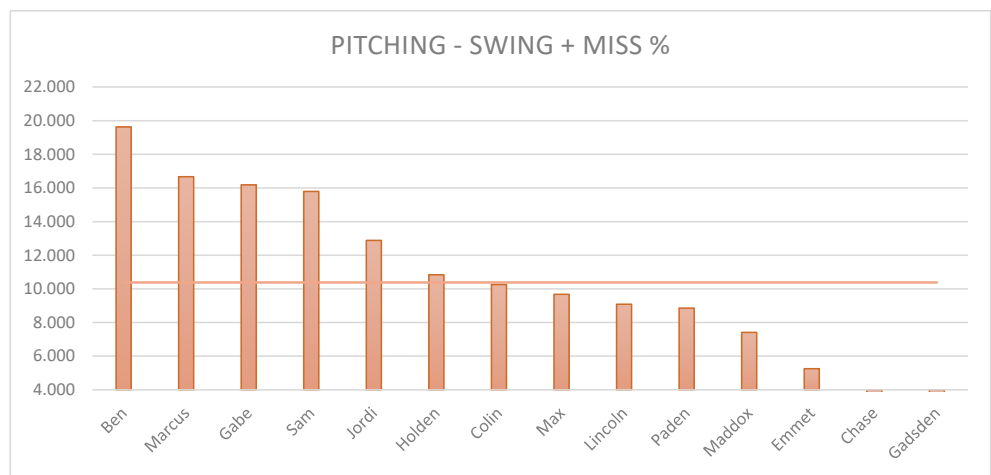

NAME	SM%	AVG
Ben	19.630	10.381
Marcus	16.670	10.381
Gabe	16.180	10.381
Sam	15.790	10.381
Jordi	12.880	10.381
Holden	10.840	10.381
Colin	10.260	10.381
Max	9.680	10.381
Lincoln	9.090	10.381
Paden	8.860	10.381
Maddox	7.410	10.381
Emmet	5.260	10.381
Chase	2.780	10.381
Gadsden	0.000	10.381