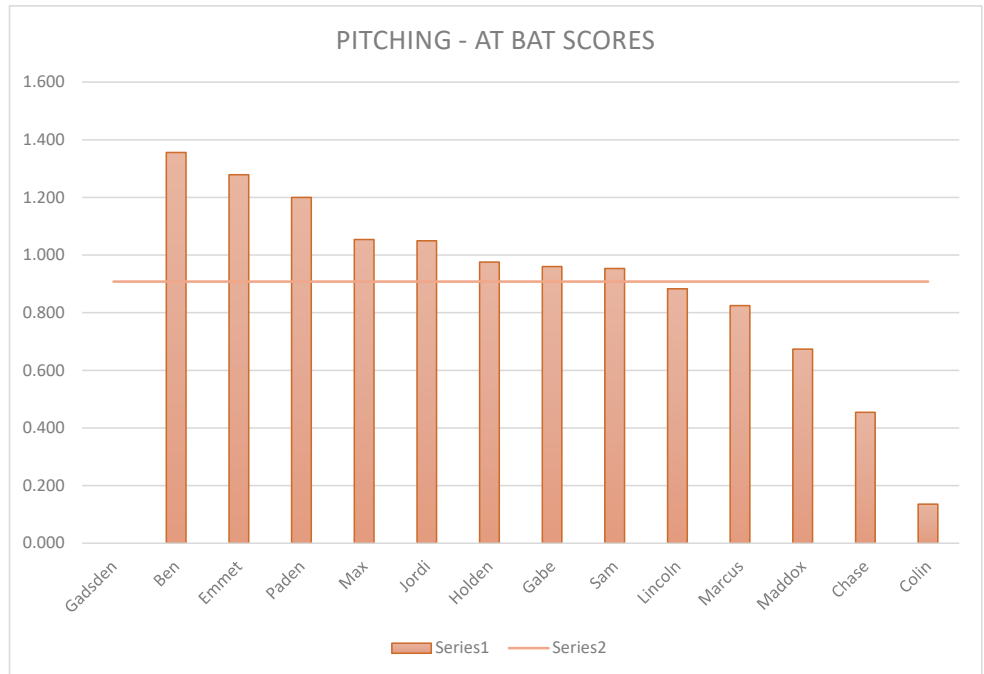

NAME	BF	WEAK %	FPS%	BB+HBP	WHIP	S%	SO	SM%	ABS
Gadsden	0	0.00	0.00	#DIV/0!	0.00	0.00	#DIV/0!	0.00	#DIV/0!
Marcus	5	66.67	40.00	-0.20	-2.00	0.44	0.20	16.67	0.82
Emmet	4	100.00	25.00	-0.25	-1.00	0.53	0.50	5.26	1.28
Chase	8	37.50	50.00	0.00	-5.00	0.64	0.00	2.78	0.45
Holden	25	50.00	52.00	-0.16	-1.41	0.61	0.20	10.84	0.98
Gabe	17	66.67	64.71	-0.35	-1.50	0.54	0.29	16.18	0.96
Paden	54	64.44	64.81	-0.04	-1.11	0.68	0.13	8.86	1.20
Lincoln	9	87.50	55.56	-0.11	-1.00	0.45	0.00	9.09	0.88
Colin	11	40.00	63.64	-0.36	-6.00	0.49	0.18	10.26	0.14
Jordi	34	65.22	73.53	-0.15	-2.33	0.65	0.18	12.88	1.05
Max	58	56.52	56.90	-0.07	-1.43	0.63	0.14	9.68	1.05
Maddox	26	57.14	50.00	-0.31	-2.25	0.59	0.15	7.41	0.67
Sam	7	66.67	42.86	-0.29	-1.50	0.53	0.29	15.79	0.95
Ben	29	42.86	65.52	-0.10	-1.50	0.65	0.41	19.63	1.36

NAME	ABS	AVG
Gadsden	#DIV/0!	0.908
Ben	1.356	0.908
Emmet	1.279	0.908
Paden	1.200	0.908
Max	1.054	0.908
Jordi	1.050	0.908
Holden	0.976	0.908
Gabe	0.960	0.908
Sam	0.953	0.908
Lincoln	0.883	0.908
Marcus	0.824	0.908
Maddox	0.674	0.908
Chase	0.454	0.908
Colin	0.135	0.908