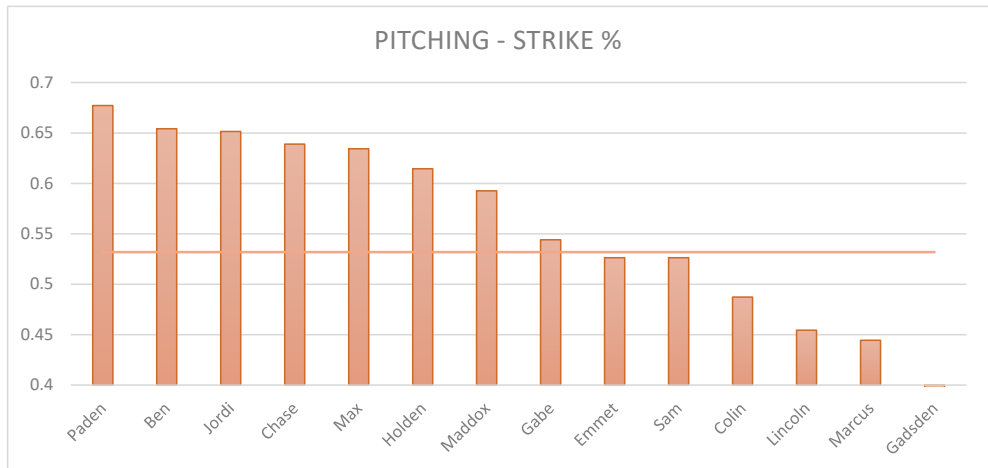

NAME	S%	AVG
Paden	0.6772	0.532
Ben	0.6542	0.532
Jordi	0.6515	0.532
Chase	0.6389	0.532
Max	0.6344	0.532
Holden	0.6145	0.532
Maddox	0.5926	0.532
Gabe	0.5441	0.532
Emmet	0.5263	0.532
Sam	0.5263	0.532
Colin	0.4872	0.532
Lincoln	0.4545	0.532
Marcus	0.4444	0.532
Gadsden	0	0.532