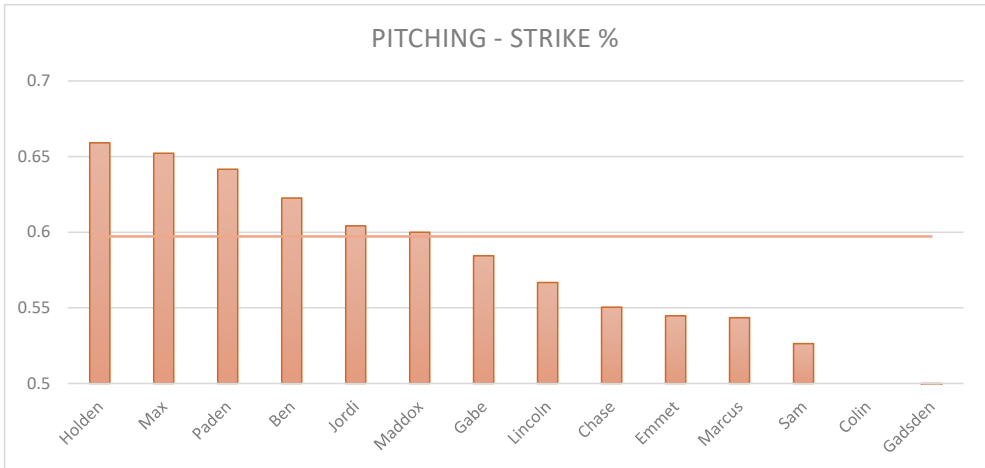

NAME	S%	AVG
Holden	0.6591	0.597
Max	0.6522	0.597
Paden	0.6416	0.597
Ben	0.6226	0.597
Jordi	0.6042	0.597
Maddox	0.6	0.597
Gabe	0.5844	0.597
Lincoln	0.5667	0.597
Chase	0.5505	0.597
Emmet	0.5447	0.597
Marcus	0.5435	0.597
Sam	0.5263	0.597
Colin	0.5	0.597
Gadsden	0	0.597