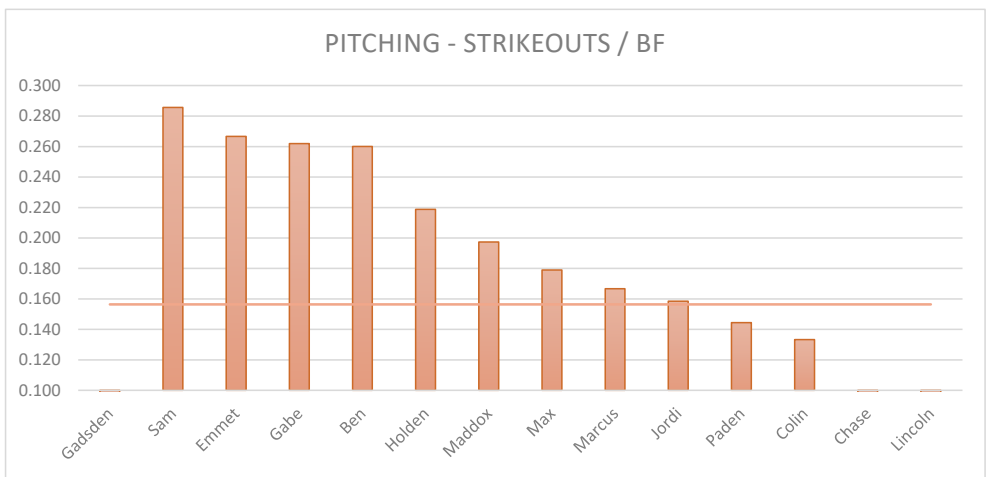

NAME	SO #DIV/0!	AVG
Gadsden		0.156
Sam	0.286	0.156
Emmet	0.267	0.156
Gabe	0.262	0.156
Ben	0.260	0.156
Holden	0.219	0.156
Maddox	0.197	0.156
Max	0.179	0.156
Marcus	0.167	0.156
Jordi	0.159	0.156
Paden	0.144	0.156
Colin	0.133	0.156
Chase	0.000	0.156
Lincoln	0.000	0.156