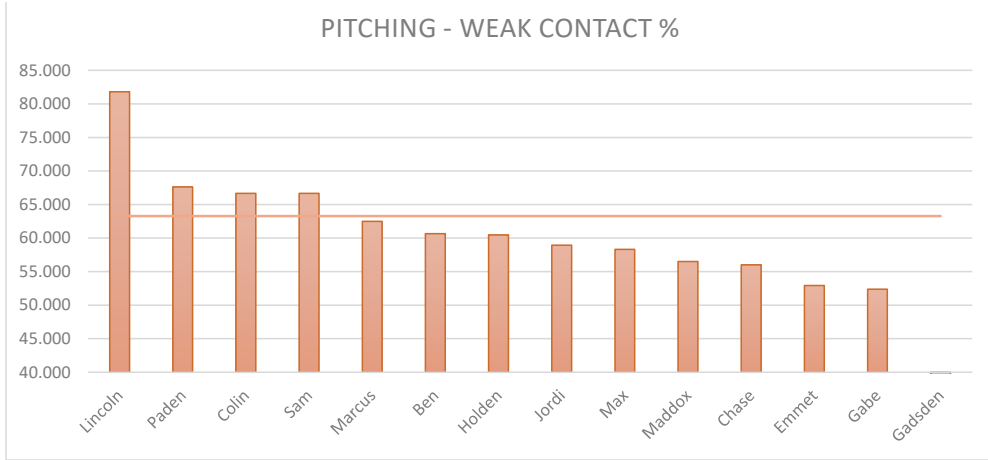

NAME	WEAK %	AVG
Lincoln	81.820	63.289
Paden	67.610	63.289
Colin	66.670	63.289
Sam	66.670	63.289
Marcus	62.500	63.289
Ben	60.660	63.289
Holden	60.470	63.289
Jordi	58.930	63.289
Max	58.330	63.289
Maddox	56.520	63.289
Chase	56.000	63.289
Emmet	52.940	63.289
Gabe	52.380	63.289
Gadsden	0.000	63.289