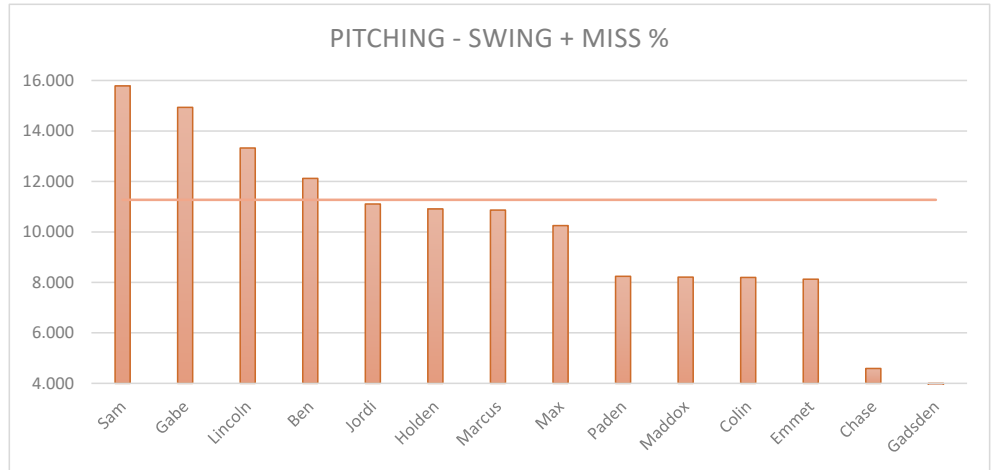

NAME	SM%	AVG
Sam	15.790	11.270
Gabe	14.940	11.270
Lincoln	13.330	11.270
Ben	12.120	11.270
Jordi	11.110	11.270
Holden	10.910	11.270
Marcus	10.870	11.270
Max	10.250	11.270
Paden	8.240	11.270
Maddox	8.210	11.270
Colin	8.200	11.270
Emmet	8.130	11.270
Chase	4.590	11.270
Gadsden	0.000	11.270