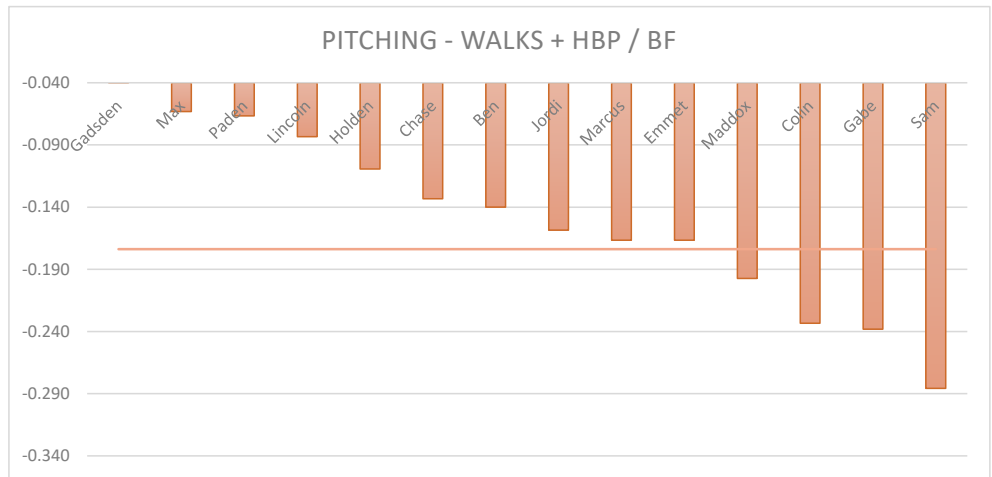

NAME	BB+HBP #DIV/0!	AVG
Gadsden		-0.174
Max	-0.063	-0.174
Paden	-0.067	-0.174
Lincoln	-0.083	-0.174
Holden	-0.109	-0.174
Chase	-0.133	-0.174
Ben	-0.140	-0.174
Jordi	-0.159	-0.174
Marcus	-0.167	-0.174
Emmet	-0.167	-0.174
Maddox	-0.197	-0.174
Colin	-0.233	-0.174
Gabe	-0.238	-0.174
Sam	-0.286	-0.174