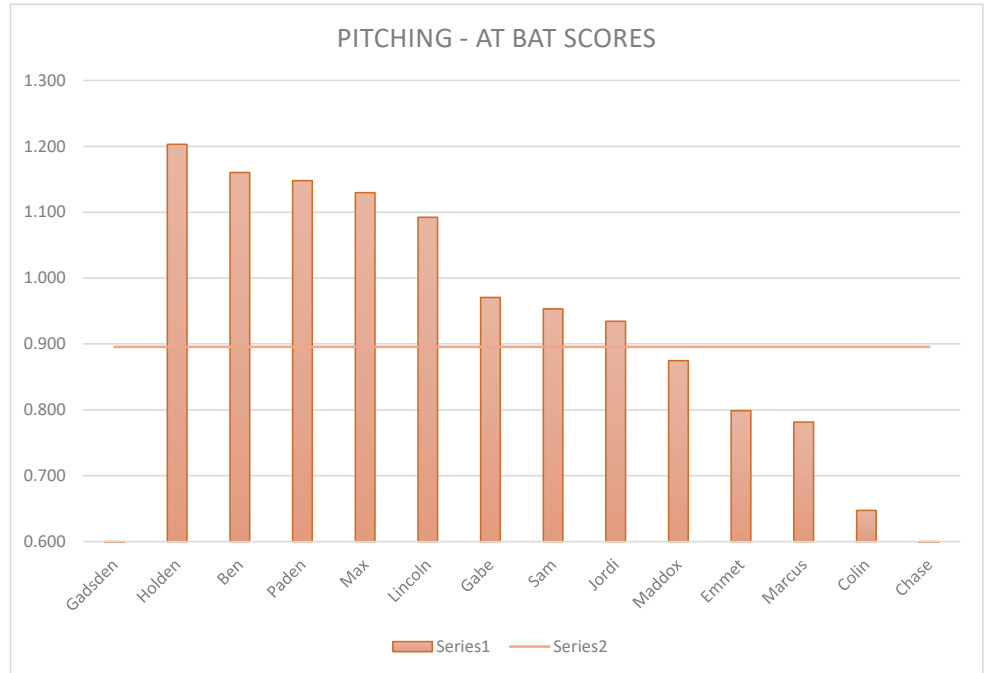

NAME	ABS	AVG
Gadsden	#DIV/0!	0.896
Holden	1.203	0.896
Ben	1.160	0.896
Paden	1.148	0.896
Max	1.130	0.896
Lincoln	1.092	0.896
Gabe	0.971	0.896
Sam	0.953	0.896
Jordi	0.934	0.896
Maddox	0.875	0.896
Emmet	0.799	0.896
Marcus	0.781	0.896
Colin	0.647	0.896
Chase	0.522	0.896