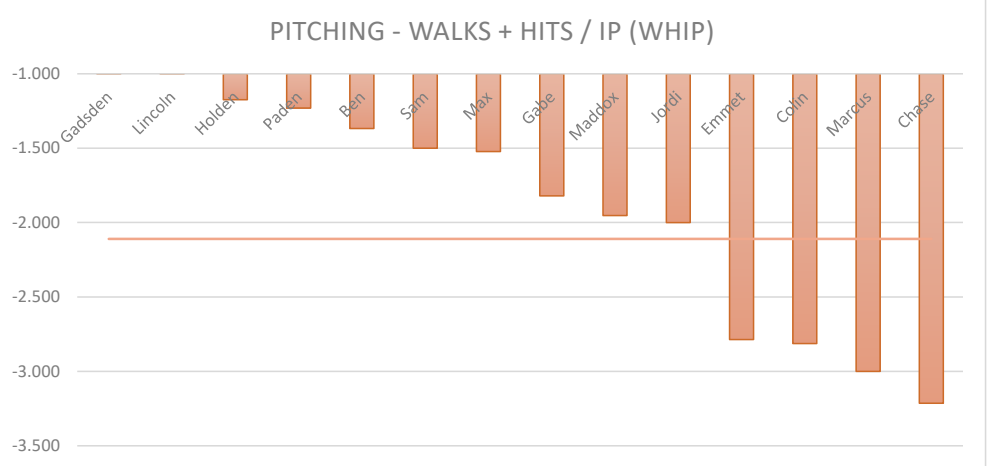

NAME	WHIP	AVG
Gadsden	0.000	-2.110
Lincoln	-0.667	-2.110
Holden	-1.174	-2.110
Paden	-1.230	-2.110
Ben	-1.368	-2.110
Sam	-1.500	-2.110
Max	-1.523	-2.110
Gabe	-1.821	-2.110
Maddox	-1.953	-2.110
Jordi	-2.000	-2.110
Emmet	-2.786	-2.110
Colin	-2.813	-2.110
Marcus	-3.000	-2.110
Chase	-3.214	-2.110