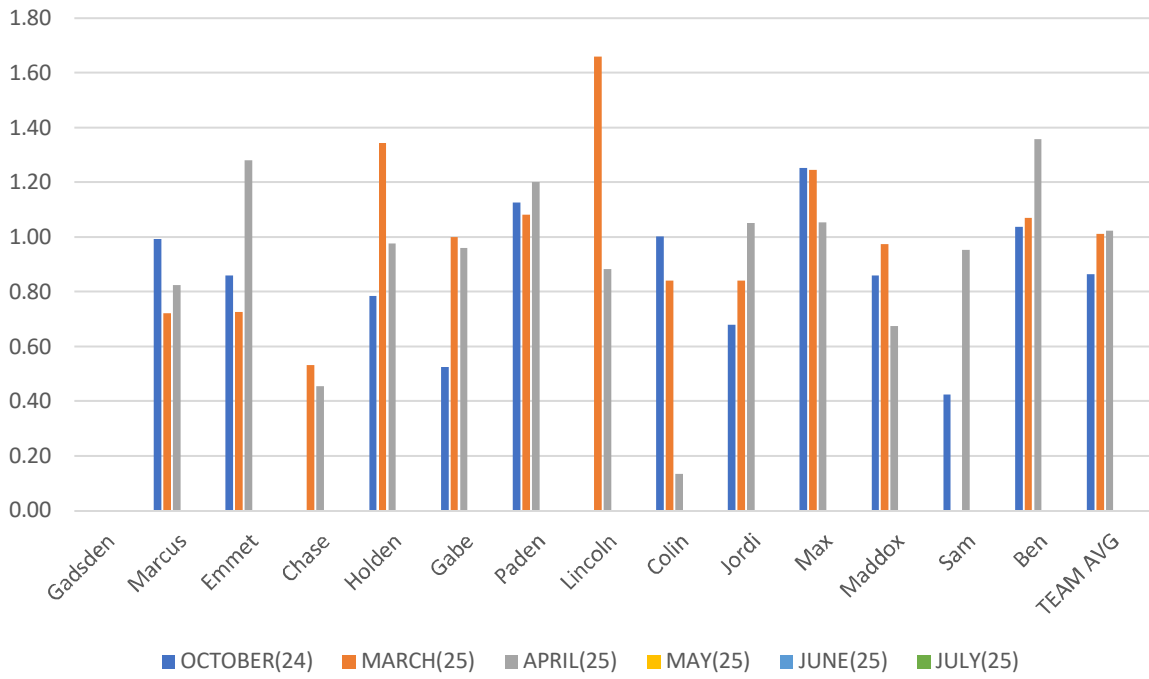

PITCHING SCORE BY PLAYER

PITCHING SCORE BY MONTH