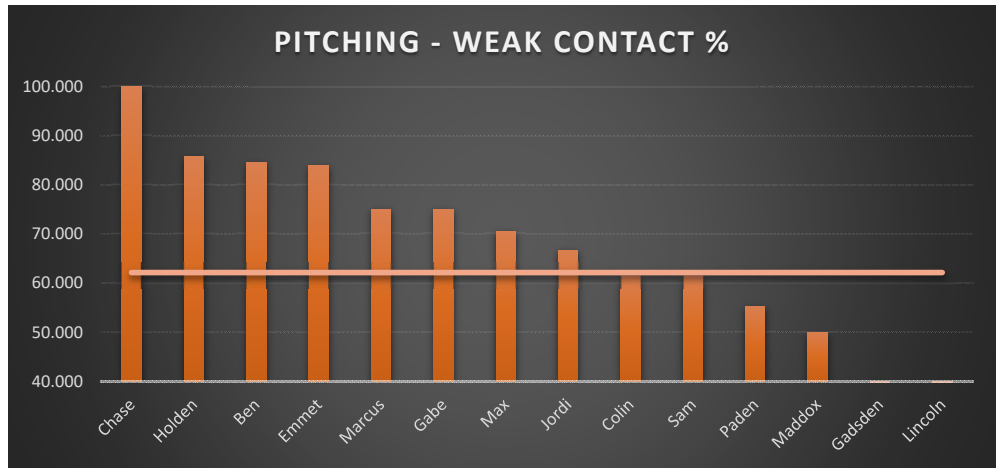

NAME	WEAK %	AVG
Chase	100.000	62.131
Holden	85.710	62.131
Ben	84.620	62.131
Emmet	84.000	62.131
Marcus	75.000	62.131
Gabe	75.000	62.131
Max	70.590	62.131
Jordi	66.670	62.131
Colin	61.540	62.131
Sam	61.540	62.131
Paden	55.170	62.131
Maddox	50.000	62.131
Gadsden	0.000	62.131
Lincoln	0.000	62.131