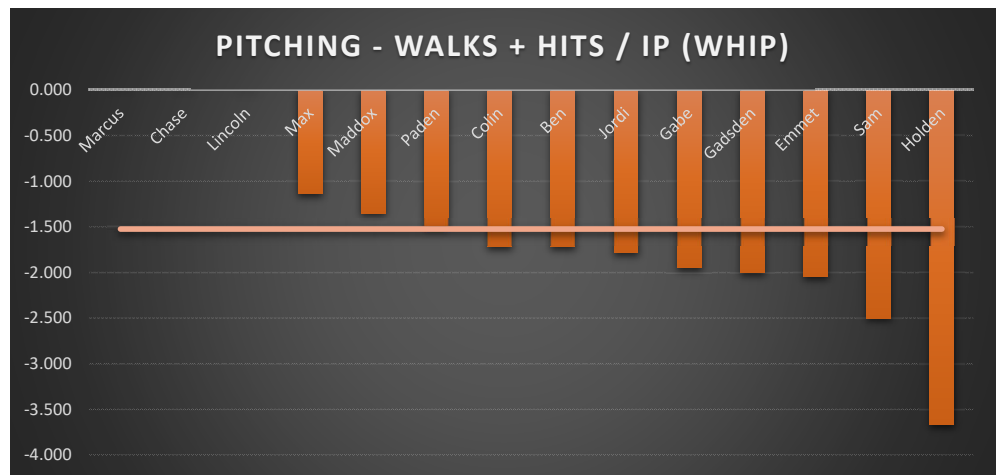

NAME	WHIP	AVG
Marcus	0.000	-1.525
Chase	0.000	-1.525
Lincoln	0.000	-1.525
Max	-1.138	-1.525
Maddox	-1.350	-1.525
Paden	-1.500	-1.525
Colin	-1.714	-1.525
Ben	-1.714	-1.525
Jordi	-1.778	-1.525
Gabe	-1.941	-1.525
Gadsden	-2.000	-1.525
Emmet	-2.045	-1.525
Sam	-2.500	-1.525
Holden	-3.667	-1.525