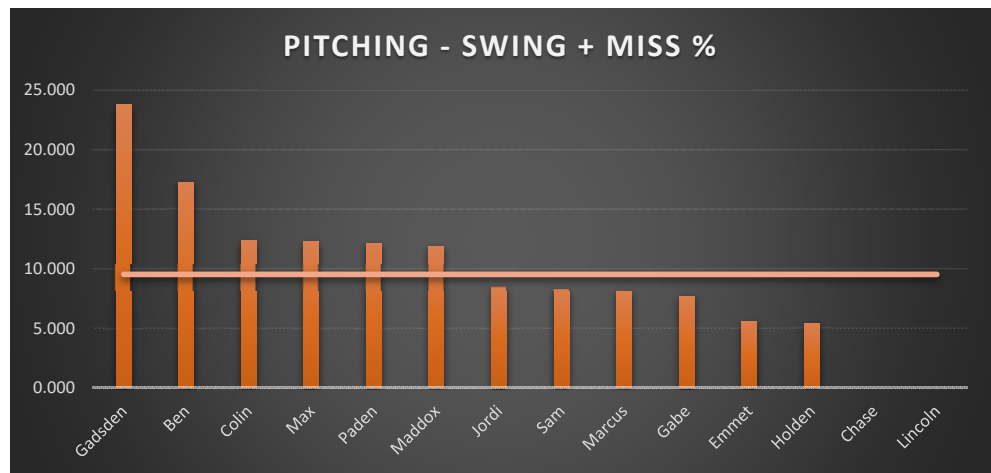

NAME	SM%	AVG
Gadsden	23.810	9.521
Ben	17.220	9.521
Colin	12.370	9.521
Max	12.260	9.521
Paden	12.140	9.521
Maddox	11.850	9.521
Jordi	8.510	9.521
Sam	8.330	9.521
Marcus	8.110	9.521
Gabe	7.690	9.521
Emmet	5.590	9.521
Holden	5.410	9.521
Chase	0.000	9.521
Lincoln	0.000	9.521