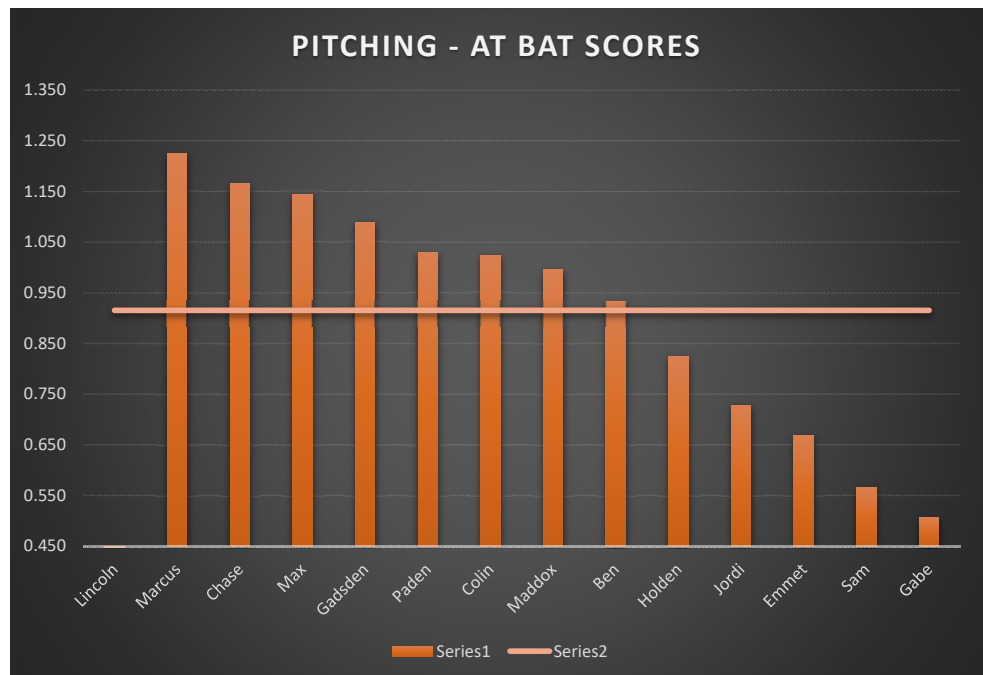

NAME	BF	WEAK %	FPS%	BB+HBP	WHIP	S%	SO	SM%	ABS
Gadsden	5	0.00	40.00	-0.20	-2.00	0.57	0.60	23.81	1.09
Marcus	10	75.00	60.00	-0.10	0.00	0.65	0.10	8.11	1.22
Emmet	35	84.00	40.00	-0.23	-2.05	0.49	0.06	5.59	0.67
Chase	3	100.00	33.33	0.00	0.00	0.60	0.00	0.00	1.17
Holden	23	85.71	65.22	-0.22	-3.67	0.62	0.17	5.41	0.82
Gabe	26	75.00	38.46	-0.38	-1.94	0.40	0.15	7.69	0.51
Paden	40	55.17	50.00	-0.10	-1.50	0.61	0.18	12.14	1.03
Lincoln	0	0.00	0.00	#DIV/0!	0.00	0.00	#DIV/0!	0.00	#DIV/0!
Colin	22	61.54	40.91	-0.14	-1.71	0.55	0.27	12.37	1.02
Jordi	46	66.67	56.52	-0.28	-1.78	0.53	0.13	8.51	0.73
Max	36	70.59	47.22	-0.19	-1.14	0.55	0.33	12.26	1.14
Maddox	33	50.00	54.55	-0.21	-1.35	0.56	0.30	11.85	1.00
Sam	54	61.54	35.19	-0.31	-2.50	0.46	0.20	8.33	0.57
Ben	34	84.62	47.06	-0.35	-1.71	0.50	0.26	17.22	0.93

NAME	ABS	AVG
Lincoln	#DIV/0!	0.915
Marcus	1.225	0.915
Chase	1.167	0.915
Max	1.143	0.915
Gadsden	1.090	0.915
Paden	1.029	0.915
Colin	1.025	0.915
Maddox	0.997	0.915
Ben	0.933	0.915
Holden	0.825	0.915
Jordi	0.728	0.915
Emmet	0.669	0.915
Sam	0.565	0.915
Gabe	0.506	0.915