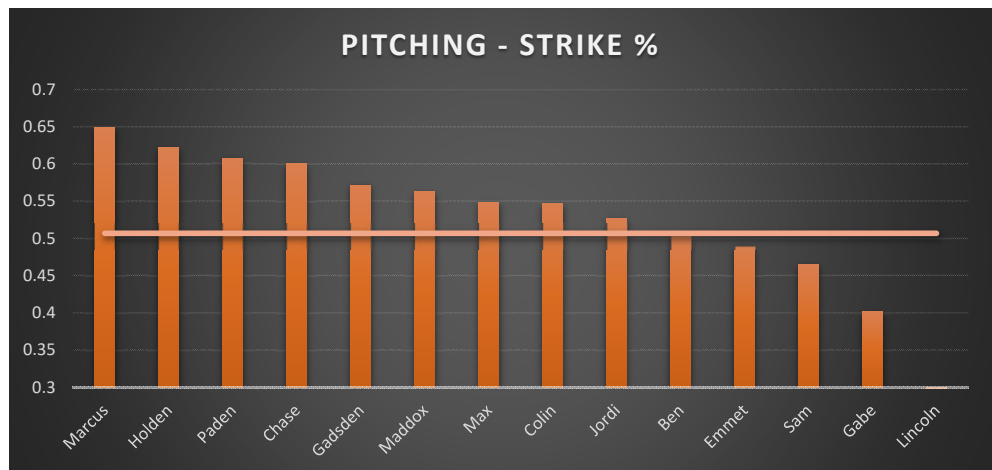

NAME	S%	AVG
Marcus	0.6486	0.507
Holden	0.6216	0.507
Paden	0.6071	0.507
Chase	0.6	0.507
Gadsden	0.5714	0.507
Maddox	0.563	0.507
Max	0.5484	0.507
Colin	0.5464	0.507
Jordi	0.5266	0.507
Ben	0.5033	0.507
Emmet	0.4895	0.507
Sam	0.4649	0.507
Gabe	0.4017	0.507
Lincoln	0	0.507