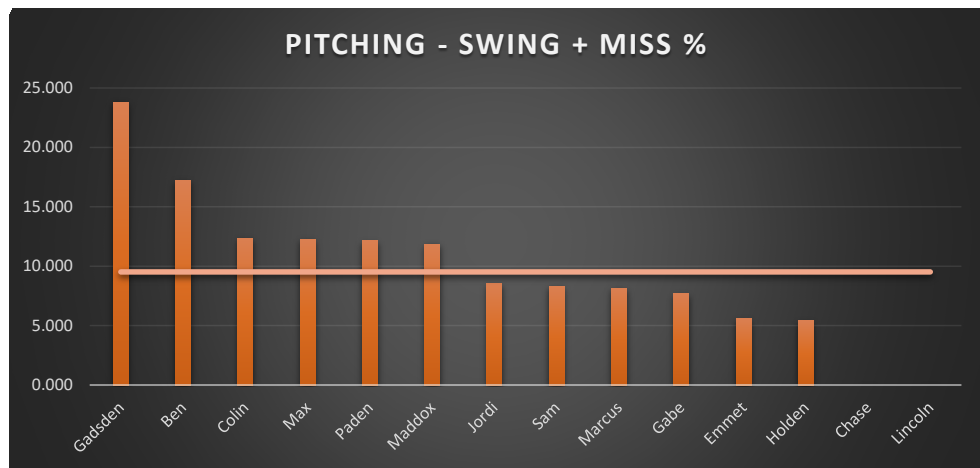

NAME	SM%	AVG
Gadsden	23.810	9.521
Ben	17.220	9.521
Colin	12.370	9.521
Max	12.260	9.521
Paden	12.140	9.521
Maddox	11.850	9.521
Jordi	8.510	9.521
Sam	8.330	9.521
Marcus	8.110	9.521
Gabe	7.690	9.521
Emmet	5.590	9.521
Holden	5.410	9.521
Chase	0.000	9.521
Lincoln	0.000	9.521