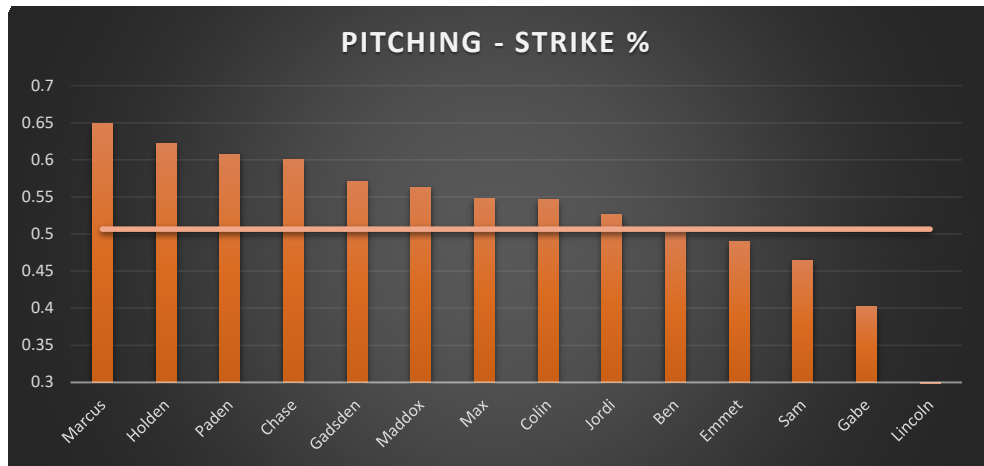

NAME	S%	AVG
Marcus	0.6486	0.507
Holden	0.6216	0.507
Paden	0.6071	0.507
Chase	0.6	0.507
Gadsden	0.5714	0.507
Maddox	0.563	0.507
Max	0.5484	0.507
Colin	0.5464	0.507
Jordi	0.5266	0.507
Ben	0.5033	0.507
Emmet	0.4895	0.507
Sam	0.4649	0.507
Gabe	0.4017	0.507
Lincoln	0	0.507