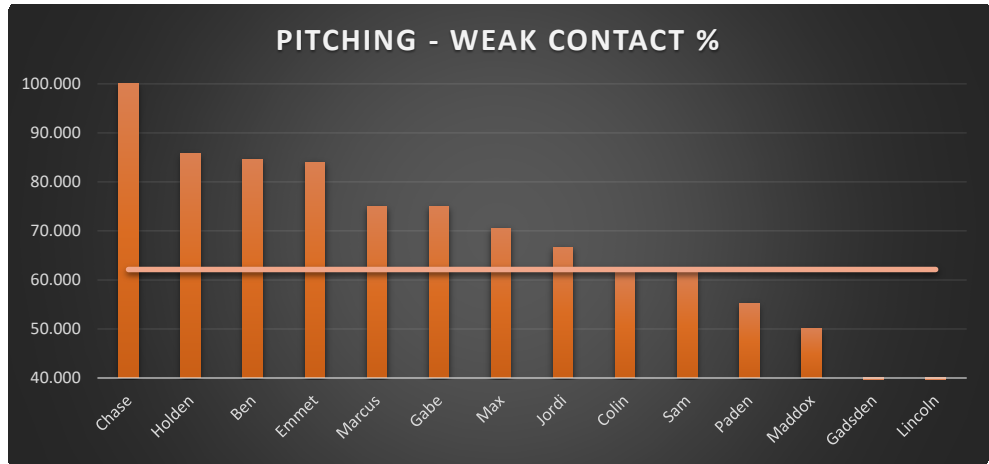

NAME	WEAK %	AVG
Chase	100.000	62.131
Holden	85.710	62.131
Ben	84.620	62.131
Emmet	84.000	62.131
Marcus	75.000	62.131
Gabe	75.000	62.131
Max	70.590	62.131
Jordi	66.670	62.131
Colin	61.540	62.131
Sam	61.540	62.131
Paden	55.170	62.131
Maddox	50.000	62.131
Gadsden	0.000	62.131
Lincoln	0.000	62.131