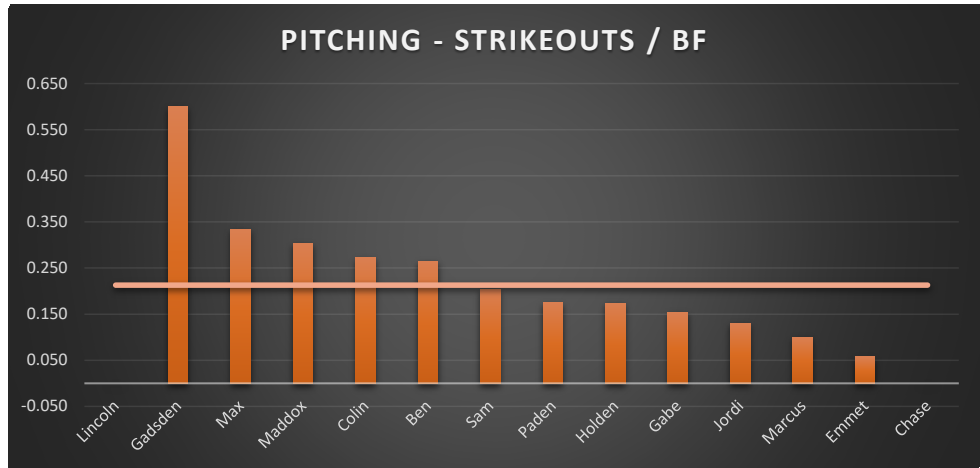

NAME	SO	AVG
Lincoln	#DIV/0!	0.213
Gadsden	0.600	0.213
Max	0.333	0.213
Maddox	0.303	0.213
Colin	0.273	0.213
Ben	0.265	0.213
Sam	0.204	0.213
Paden	0.175	0.213
Holden	0.174	0.213
Gabe	0.154	0.213
Jordi	0.130	0.213
Marcus	0.100	0.213
Emmet	0.057	0.213
Chase	0.000	0.213