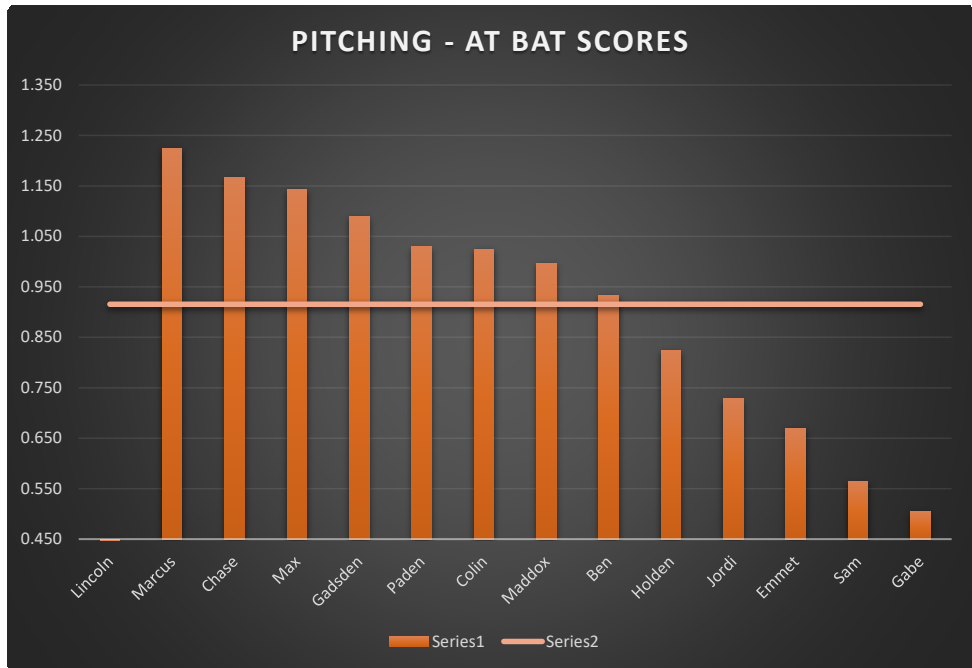

NAME	ABS	AVG
Lincoln	#DIV/0!	0.915
Marcus	1.225	0.915
Chase	1.167	0.915
Max	1.143	0.915
Gadsden	1.090	0.915
Paden	1.029	0.915
Colin	1.025	0.915
Maddox	0.997	0.915
Ben	0.933	0.915
Holden	0.825	0.915
Jordi	0.728	0.915
Emmet	0.669	0.915
Sam	0.565	0.915
Gabe	0.506	0.915