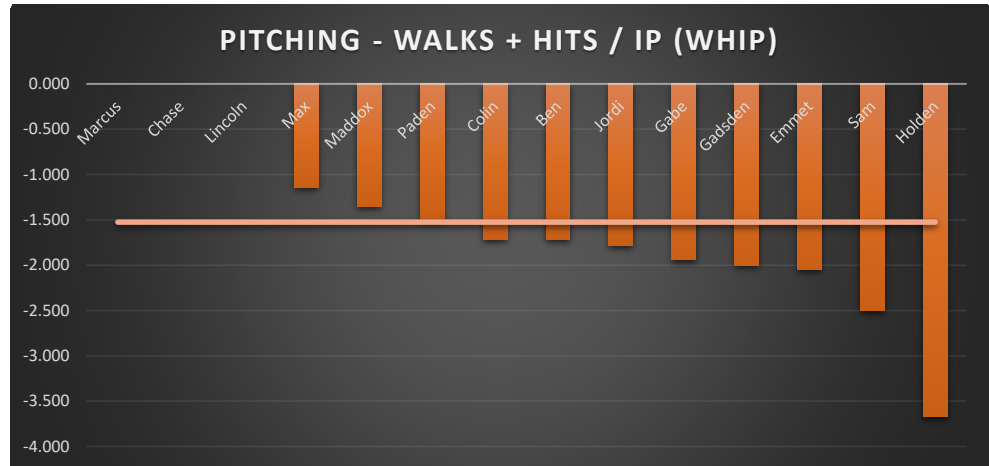

NAME	WHIP	AVG
Marcus	0.000	-1.525
Chase	0.000	-1.525
Lincoln	0.000	-1.525
Max	-1.138	-1.525
Maddox	-1.350	-1.525
Paden	-1.500	-1.525
Colin	-1.714	-1.525
Ben	-1.714	-1.525
Jordi	-1.778	-1.525
Gabe	-1.941	-1.525
Gadsden	-2.000	-1.525
Emmet	-2.045	-1.525
Sam	-2.500	-1.525
Holden	-3.667	-1.525