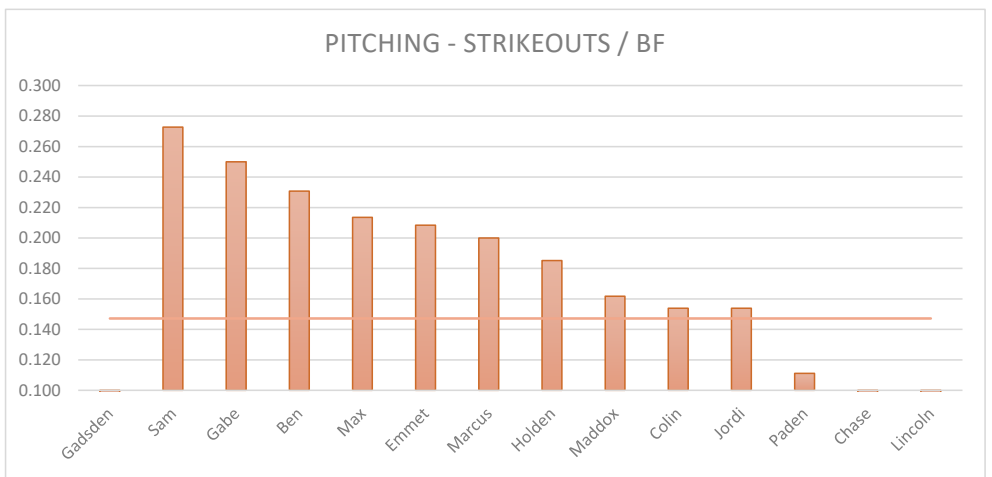

NAME	SO #DIV/0!	AVG
Gadsden	0.147	0.147
Sam	0.273	0.147
Gabe	0.250	0.147
Ben	0.231	0.147
Max	0.213	0.147
Emmet	0.208	0.147
Marcus	0.200	0.147
Holden	0.185	0.147
Maddox	0.162	0.147
Colin	0.154	0.147
Jordi	0.154	0.147
Paden	0.111	0.147
Chase	0.000	0.147
Lincoln	0.000	0.147