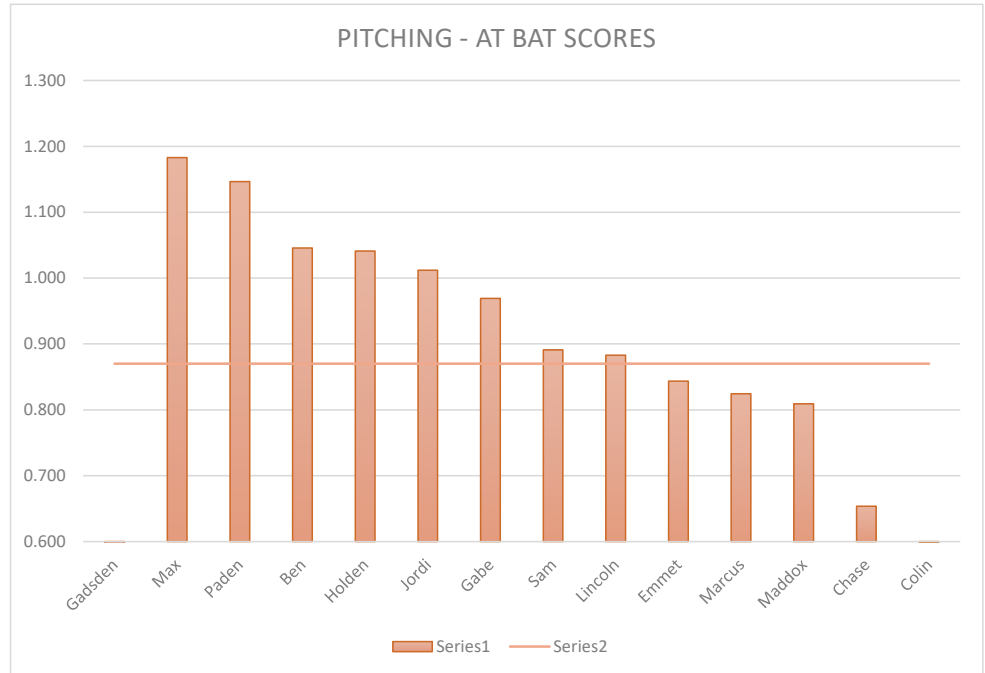

NAME	ABS	AVG
Gadsden	#DIV/0!	0.870
Max	1.183	0.870
Paden	1.146	0.870
Ben	1.046	0.870
Holden	1.041	0.870
Jordi	1.012	0.870
Gabe	0.969	0.870
Sam	0.891	0.870
Lincoln	0.883	0.870
Emmet	0.844	0.870
Marcus	0.824	0.870
Maddox	0.809	0.870
Chase	0.654	0.870
Colin	0.599	0.870