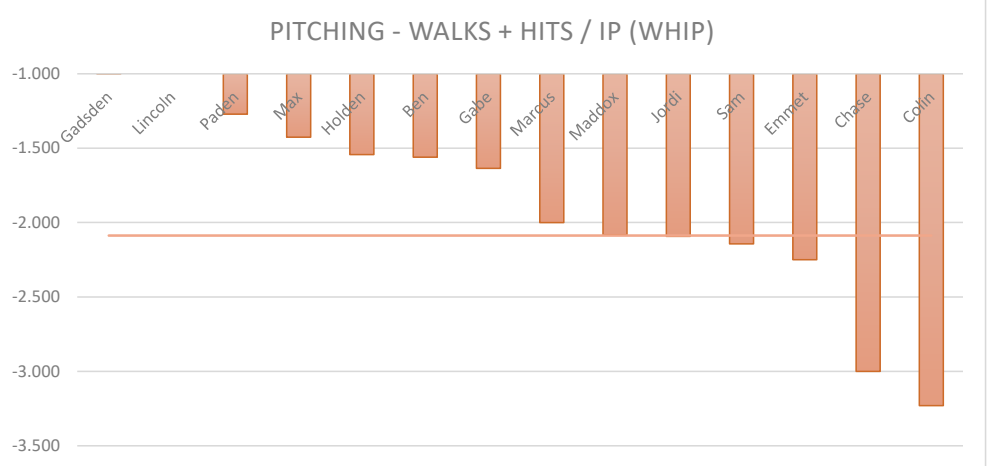

NAME	WHIP	AVG
Gadsden	0.000	-2.088
Lincoln	-1.000	-2.088
Paden	-1.271	-2.088
Max	-1.426	-2.088
Holden	-1.543	-2.088
Ben	-1.560	-2.088
Gabe	-1.636	-2.088
Marcus	-2.000	-2.088
Maddox	-2.083	-2.088
Jordi	-2.093	-2.088
Sam	-2.143	-2.088
Emmet	-2.250	-2.088
Chase	-3.000	-2.088
Colin	-3.231	-2.088