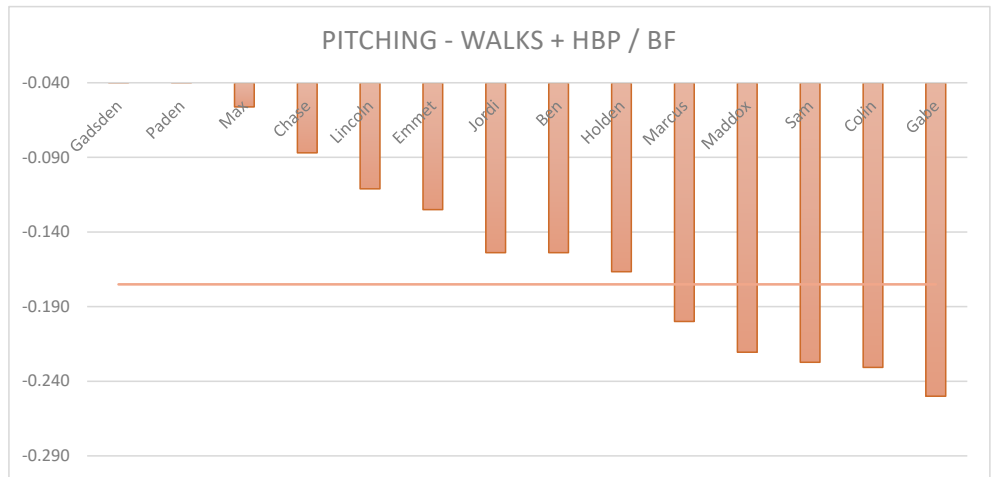

NAME	BB+HBP #DIV/0!	AVG
Gadsden	-0.175	-0.175
Paden	-0.033	-0.175
Max	-0.056	-0.175
Chase	-0.087	-0.175
Lincoln	-0.111	-0.175
Emmet	-0.125	-0.175
Jordi	-0.154	-0.175
Ben	-0.154	-0.175
Holden	-0.167	-0.175
Marcus	-0.200	-0.175
Maddox	-0.221	-0.175
Sam	-0.227	-0.175
Colin	-0.231	-0.175
Gabe	-0.250	-0.175