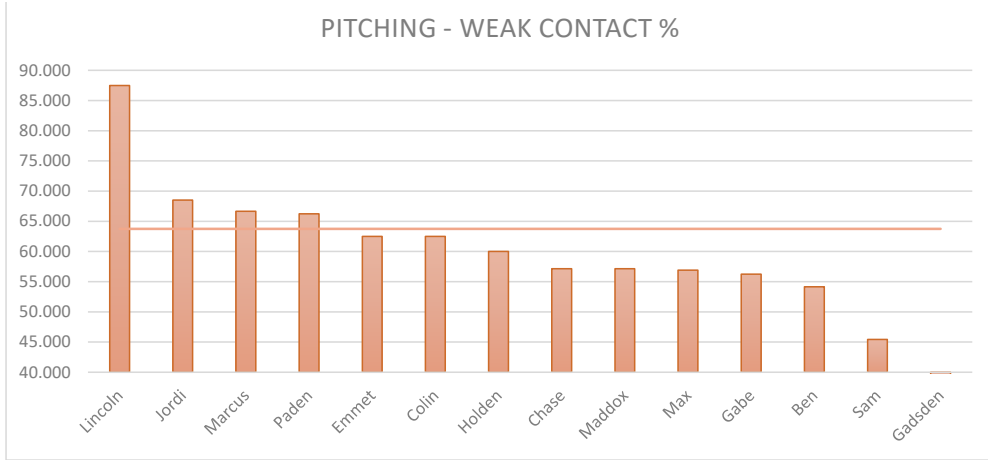

NAME	WEAK %	AVG
Lincoln	87.500	63.761
Jordi	68.520	63.761
Marcus	66.670	63.761
Paden	66.230	63.761
Emmet	62.500	63.761
Colin	62.500	63.761
Holden	60.000	63.761
Chase	57.140	63.761
Maddox	57.140	63.761
Max	56.920	63.761
Gabe	56.250	63.761
Ben	54.170	63.761
Sam	45.450	63.761
Gadsden	0.000	63.761