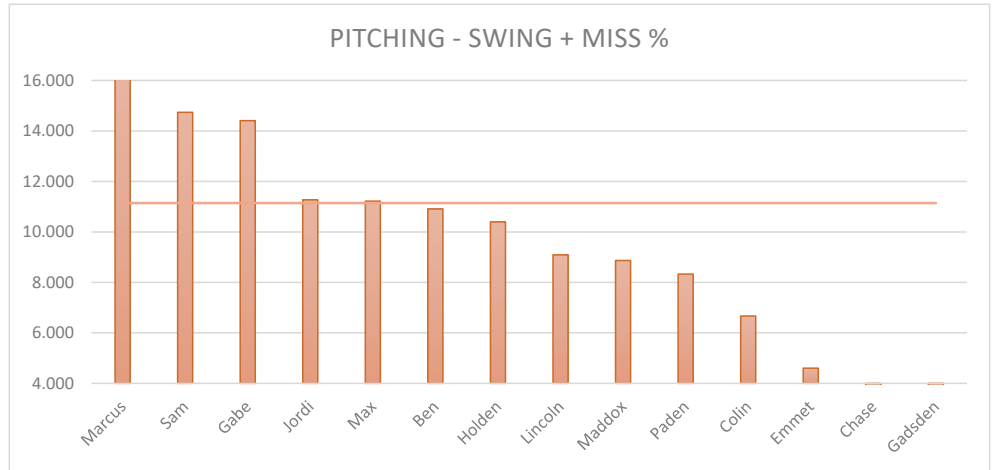

NAME	SM%	AVG
Marcus	16.670	11.144
Sam	14.740	11.144
Gabe	14.410	11.144
Jordi	11.270	11.144
Max	11.220	11.144
Ben	10.910	11.144
Holden	10.400	11.144
Lincoln	9.090	11.144
Maddox	8.870	11.144
Paden	8.330	11.144
Colin	6.670	11.144
Emmet	4.600	11.144
Chase	3.700	11.144
Gadsden	0.000	11.144