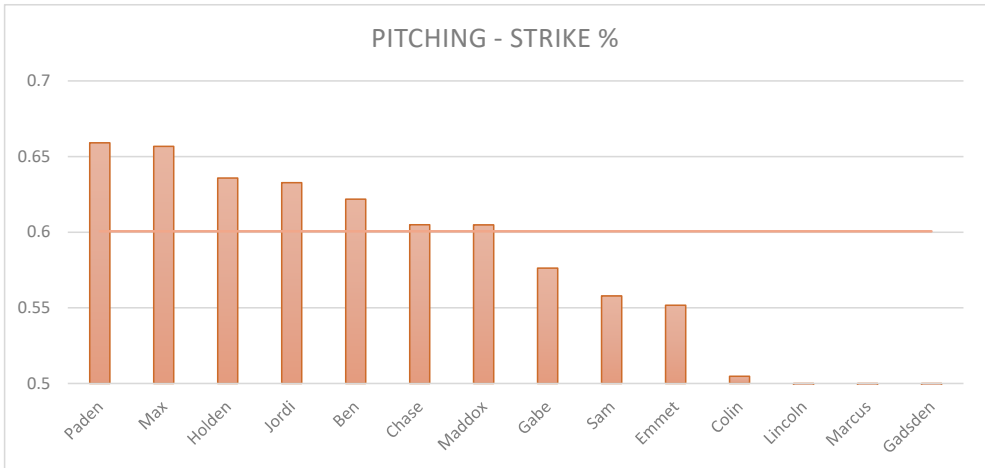

NAME	S%	AVG
Paden	0.6591	0.601
Max	0.6568	0.601
Holden	0.6358	0.601
Jordi	0.6327	0.601
Ben	0.6218	0.601
Chase	0.6049	0.601
Maddox	0.6048	0.601
Gabe	0.5763	0.601
Sam	0.5579	0.601
Emmet	0.5517	0.601
Colin	0.5048	0.601
Lincoln	0.4545	0.601
Marcus	0.4444	0.601
Gadsden	0	0.601