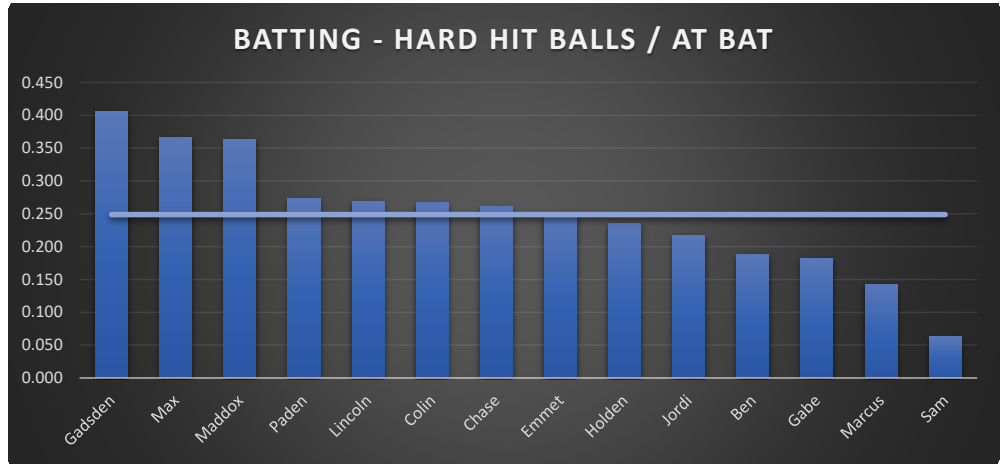

NAME	HHB	AVG
Gadsden	0.406	0.249
Max	0.367	0.249
Maddox	0.364	0.249
Paden	0.273	0.249
Lincoln	0.269	0.249
Colin	0.267	0.249
Chase	0.261	0.249
Emmet	0.250	0.249
Holden	0.235	0.249
Jordi	0.217	0.249
Ben	0.188	0.249
Gabe	0.182	0.249
Marcus	0.143	0.249
Sam	0.063	0.249