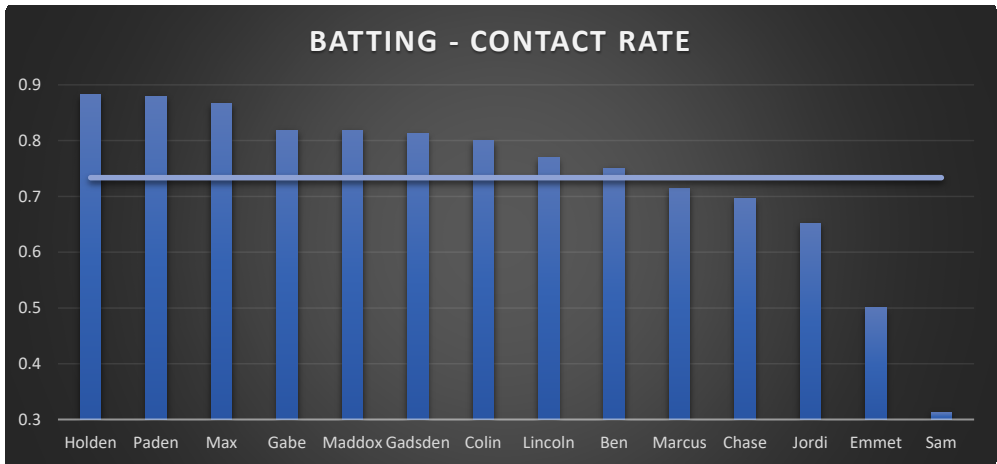

NAME	INTACT	AVG
Holden	0.882	0.734
Paden	0.879	0.734
Max	0.867	0.734
Gabe	0.818	0.734
Maddox	0.818	0.734
Gadsden	0.813	0.734
Colin	0.8	0.734
Lincoln	0.769	0.734
Ben	0.75	0.734
Marcus	0.714	0.734
Chase	0.696	0.734
Jordi	0.652	0.734
Emmet	0.5	0.734
Sam	0.313	0.734