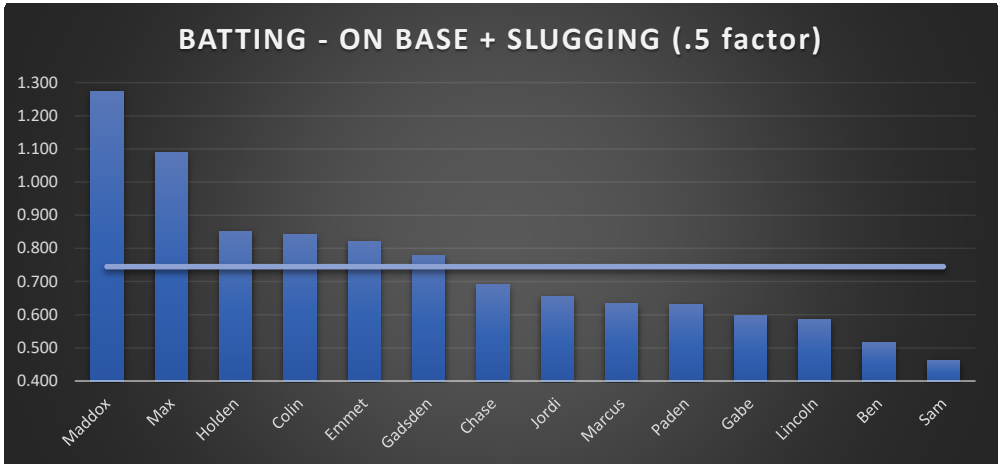

NAME	OPS	AVG
Maddox	1.273	0.745
Max	1.089	0.745
Holden	0.851	0.745
Colin	0.842	0.745
Emmet	0.821	0.745
Gadsden	0.778	0.745
Chase	0.690	0.745
Jordi	0.655	0.745
Marcus	0.635	0.745
Paden	0.632	0.745
Gabe	0.598	0.745
Lincoln	0.586	0.745
Ben	0.516	0.745
Sam	0.463	0.745