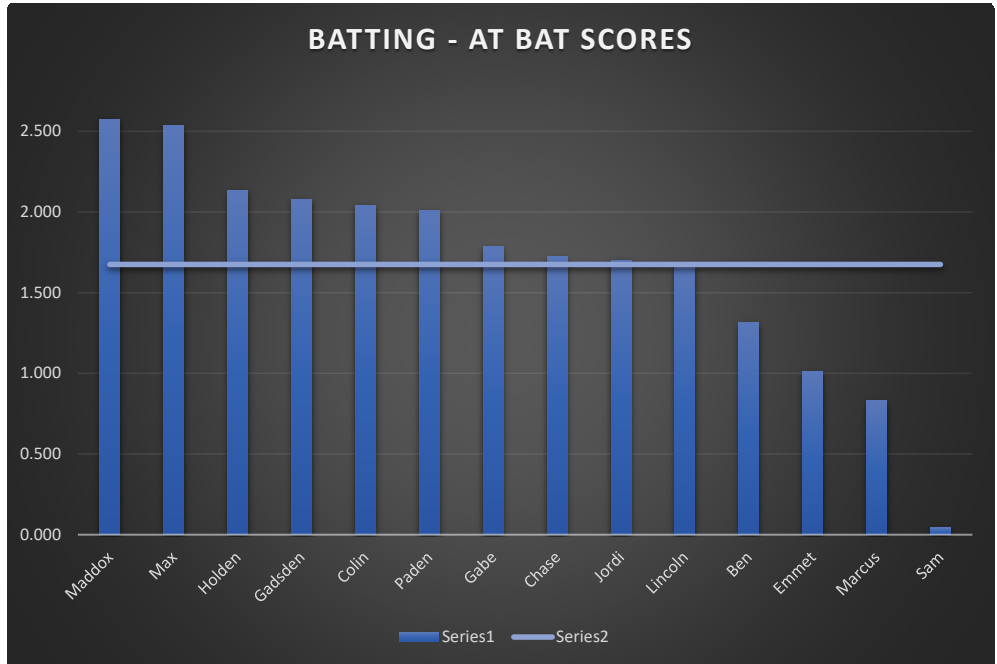

NAME	ABS	AVG
Maddox	2.576	1.675
Max	2.533	1.675
Holden	2.134	1.675
Gadsden	2.080	1.675
Colin	2.041	1.675
Paden	2.011	1.675
Gabe	1.784	1.675
Chase	1.724	1.675
Jordi	1.702	1.675
Lincoln	1.663	1.675
Ben	1.317	1.675
Emmet	1.014	1.675
Marcus	0.829	1.675
Sam	0.045	1.675