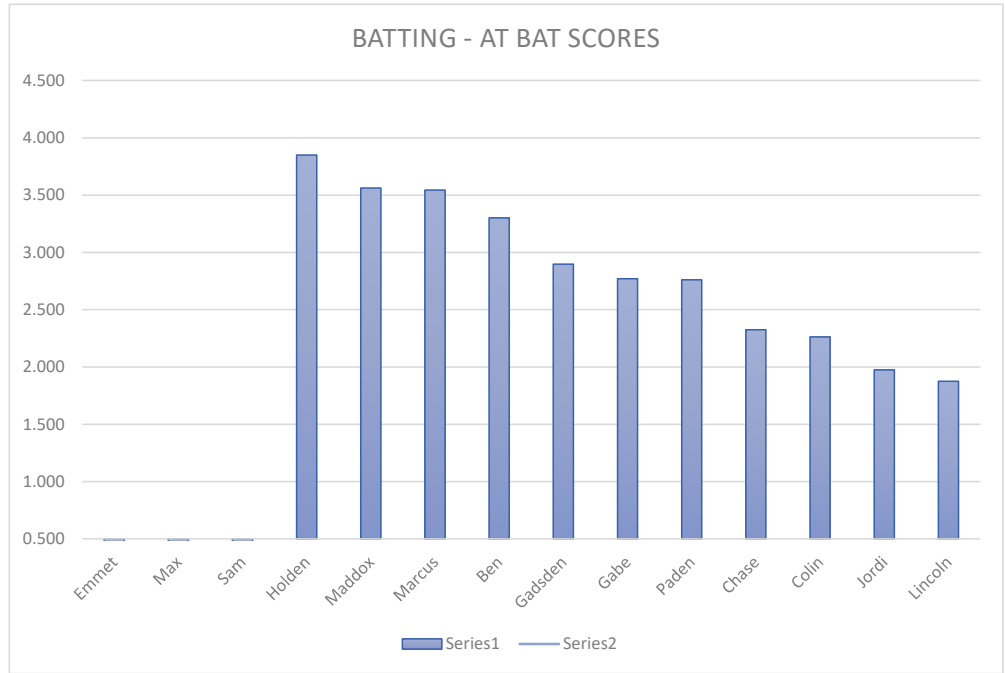

NAME	ABS	AVG
Emmet	#####	#DIV/0!
Max	#####	#DIV/0!
Sam	#####	#DIV/0!
Holden	3.850	#DIV/0!
Maddox	3.563	#DIV/0!
Marcus	3.544	#DIV/0!
Ben	3.302	#DIV/0!
Gadsden	2.898	#DIV/0!
Gabe	2.771	#DIV/0!
Paden	2.762	#DIV/0!
Chase	2.325	#DIV/0!
Colin	2.262	#DIV/0!
Jordi	1.975	#DIV/0!
Lincoln	1.875	#DIV/0!