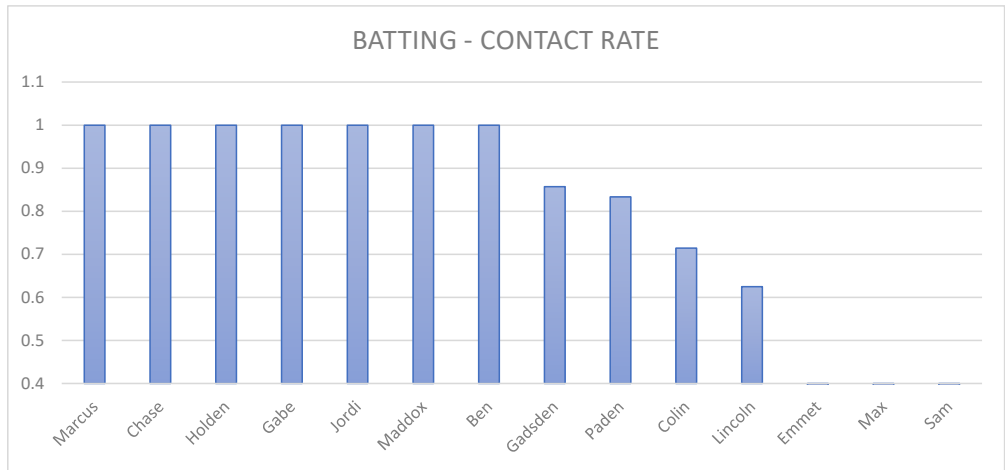

NAME	INTACT	AVG
Marcus	1	0.716
Chase	1	0.716
Holden	1	0.716
Gabe	1	0.716
Jordi	1	0.716
Maddox	1	0.716
Ben	1	0.716
Gadsden	0.857	0.716
Paden	0.833	0.716
Colin	0.714	0.716
Lincoln	0.625	0.716
Emmet	0	0.716
Max	0	0.716
Sam	0	0.716