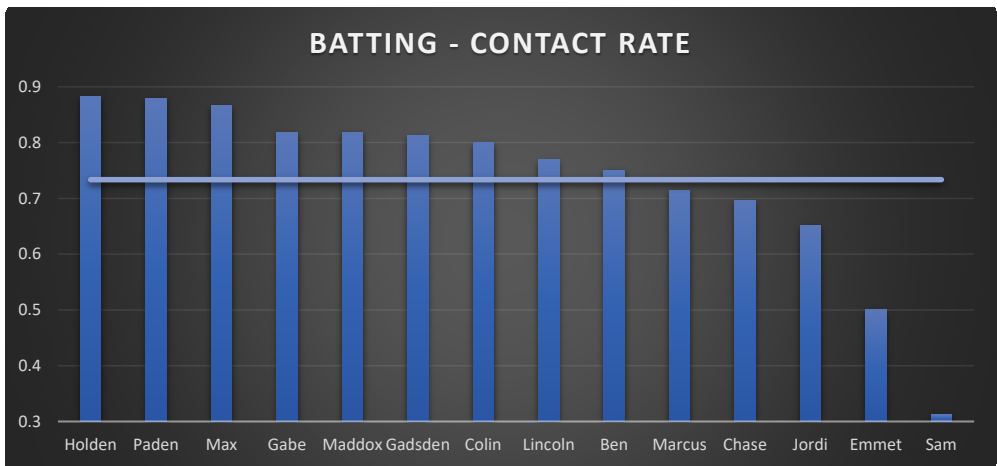

NAME	INTACT	AVG
Holden	0.882	0.734
Paden	0.879	0.734
Max	0.867	0.734
Gabe	0.818	0.734
Maddox	0.818	0.734
Gadsden	0.813	0.734
Colin	0.8	0.734
Lincoln	0.769	0.734
Ben	0.75	0.734
Marcus	0.714	0.734
Chase	0.696	0.734
Jordi	0.652	0.734
Emmet	0.5	0.734
Sam	0.313	0.734