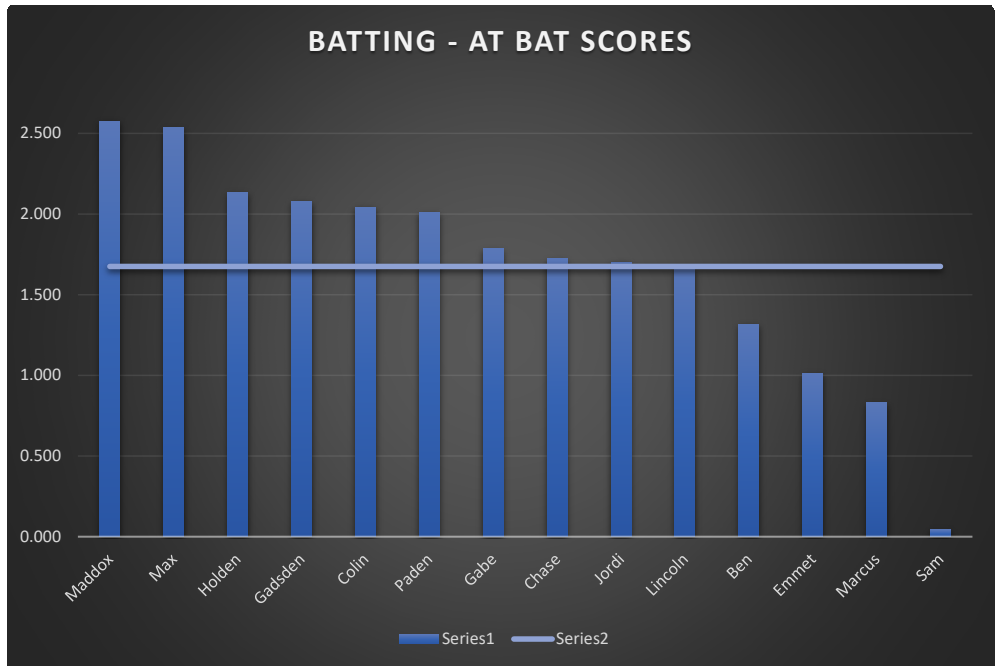

NAME	ABS	AVG
Maddox	2.576	1.675
Max	2.533	1.675
Holden	2.134	1.675
Gadsden	2.080	1.675
Colin	2.041	1.675
Paden	2.011	1.675
Gabe	1.784	1.675
Chase	1.724	1.675
Jordi	1.702	1.675
Lincoln	1.663	1.675
Ben	1.317	1.675
Emmet	1.014	1.675
Marcus	0.829	1.675
Sam	0.045	1.675