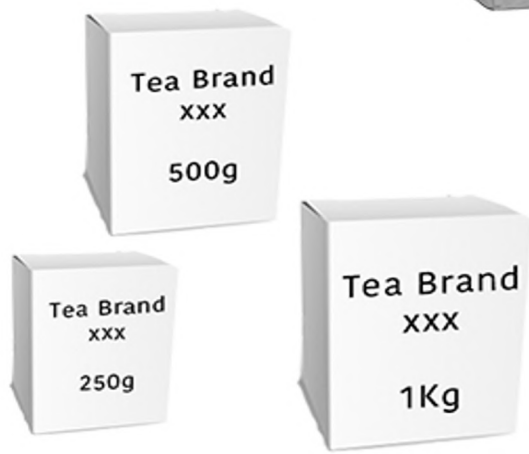

Porwal Tea Company Private label - options