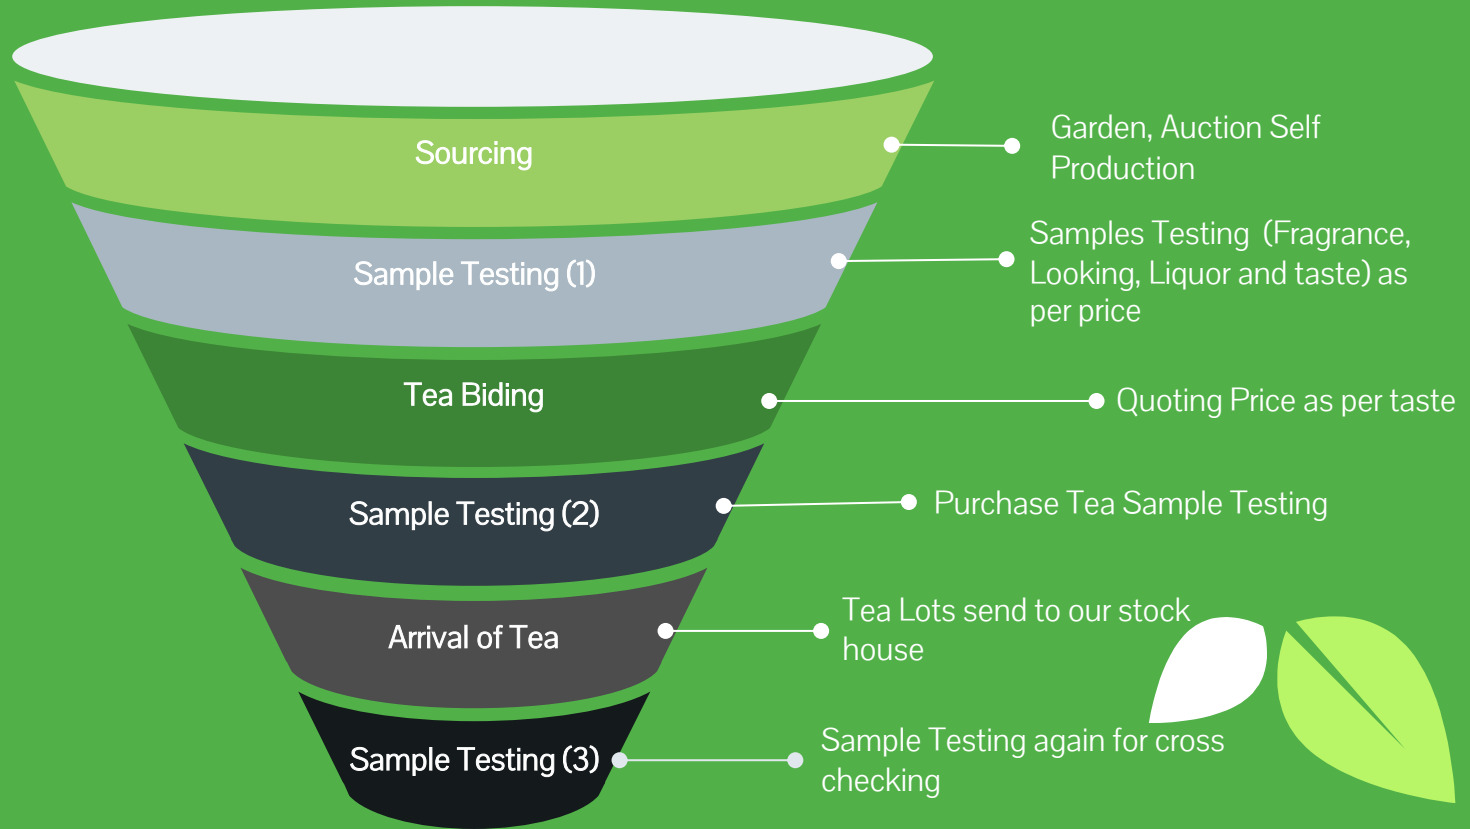

Porwal Tea Company Private label - options

DISPATCH UNIT

Sanawdiya, Indore

Blending and packaging Unit with highly equipped machineries

Central India's Sole Private Label Tea Company.

Purchase Process

Roadmap