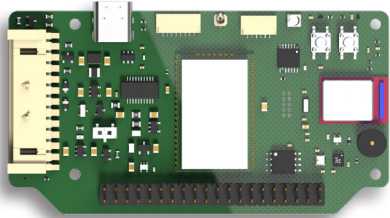

#### LoRa Radio

Frequency: 902-928 MHZ (US)  
 Maximum Transmit Power +22 dBm  
 Receiver Sensitivity -147.6 dBm