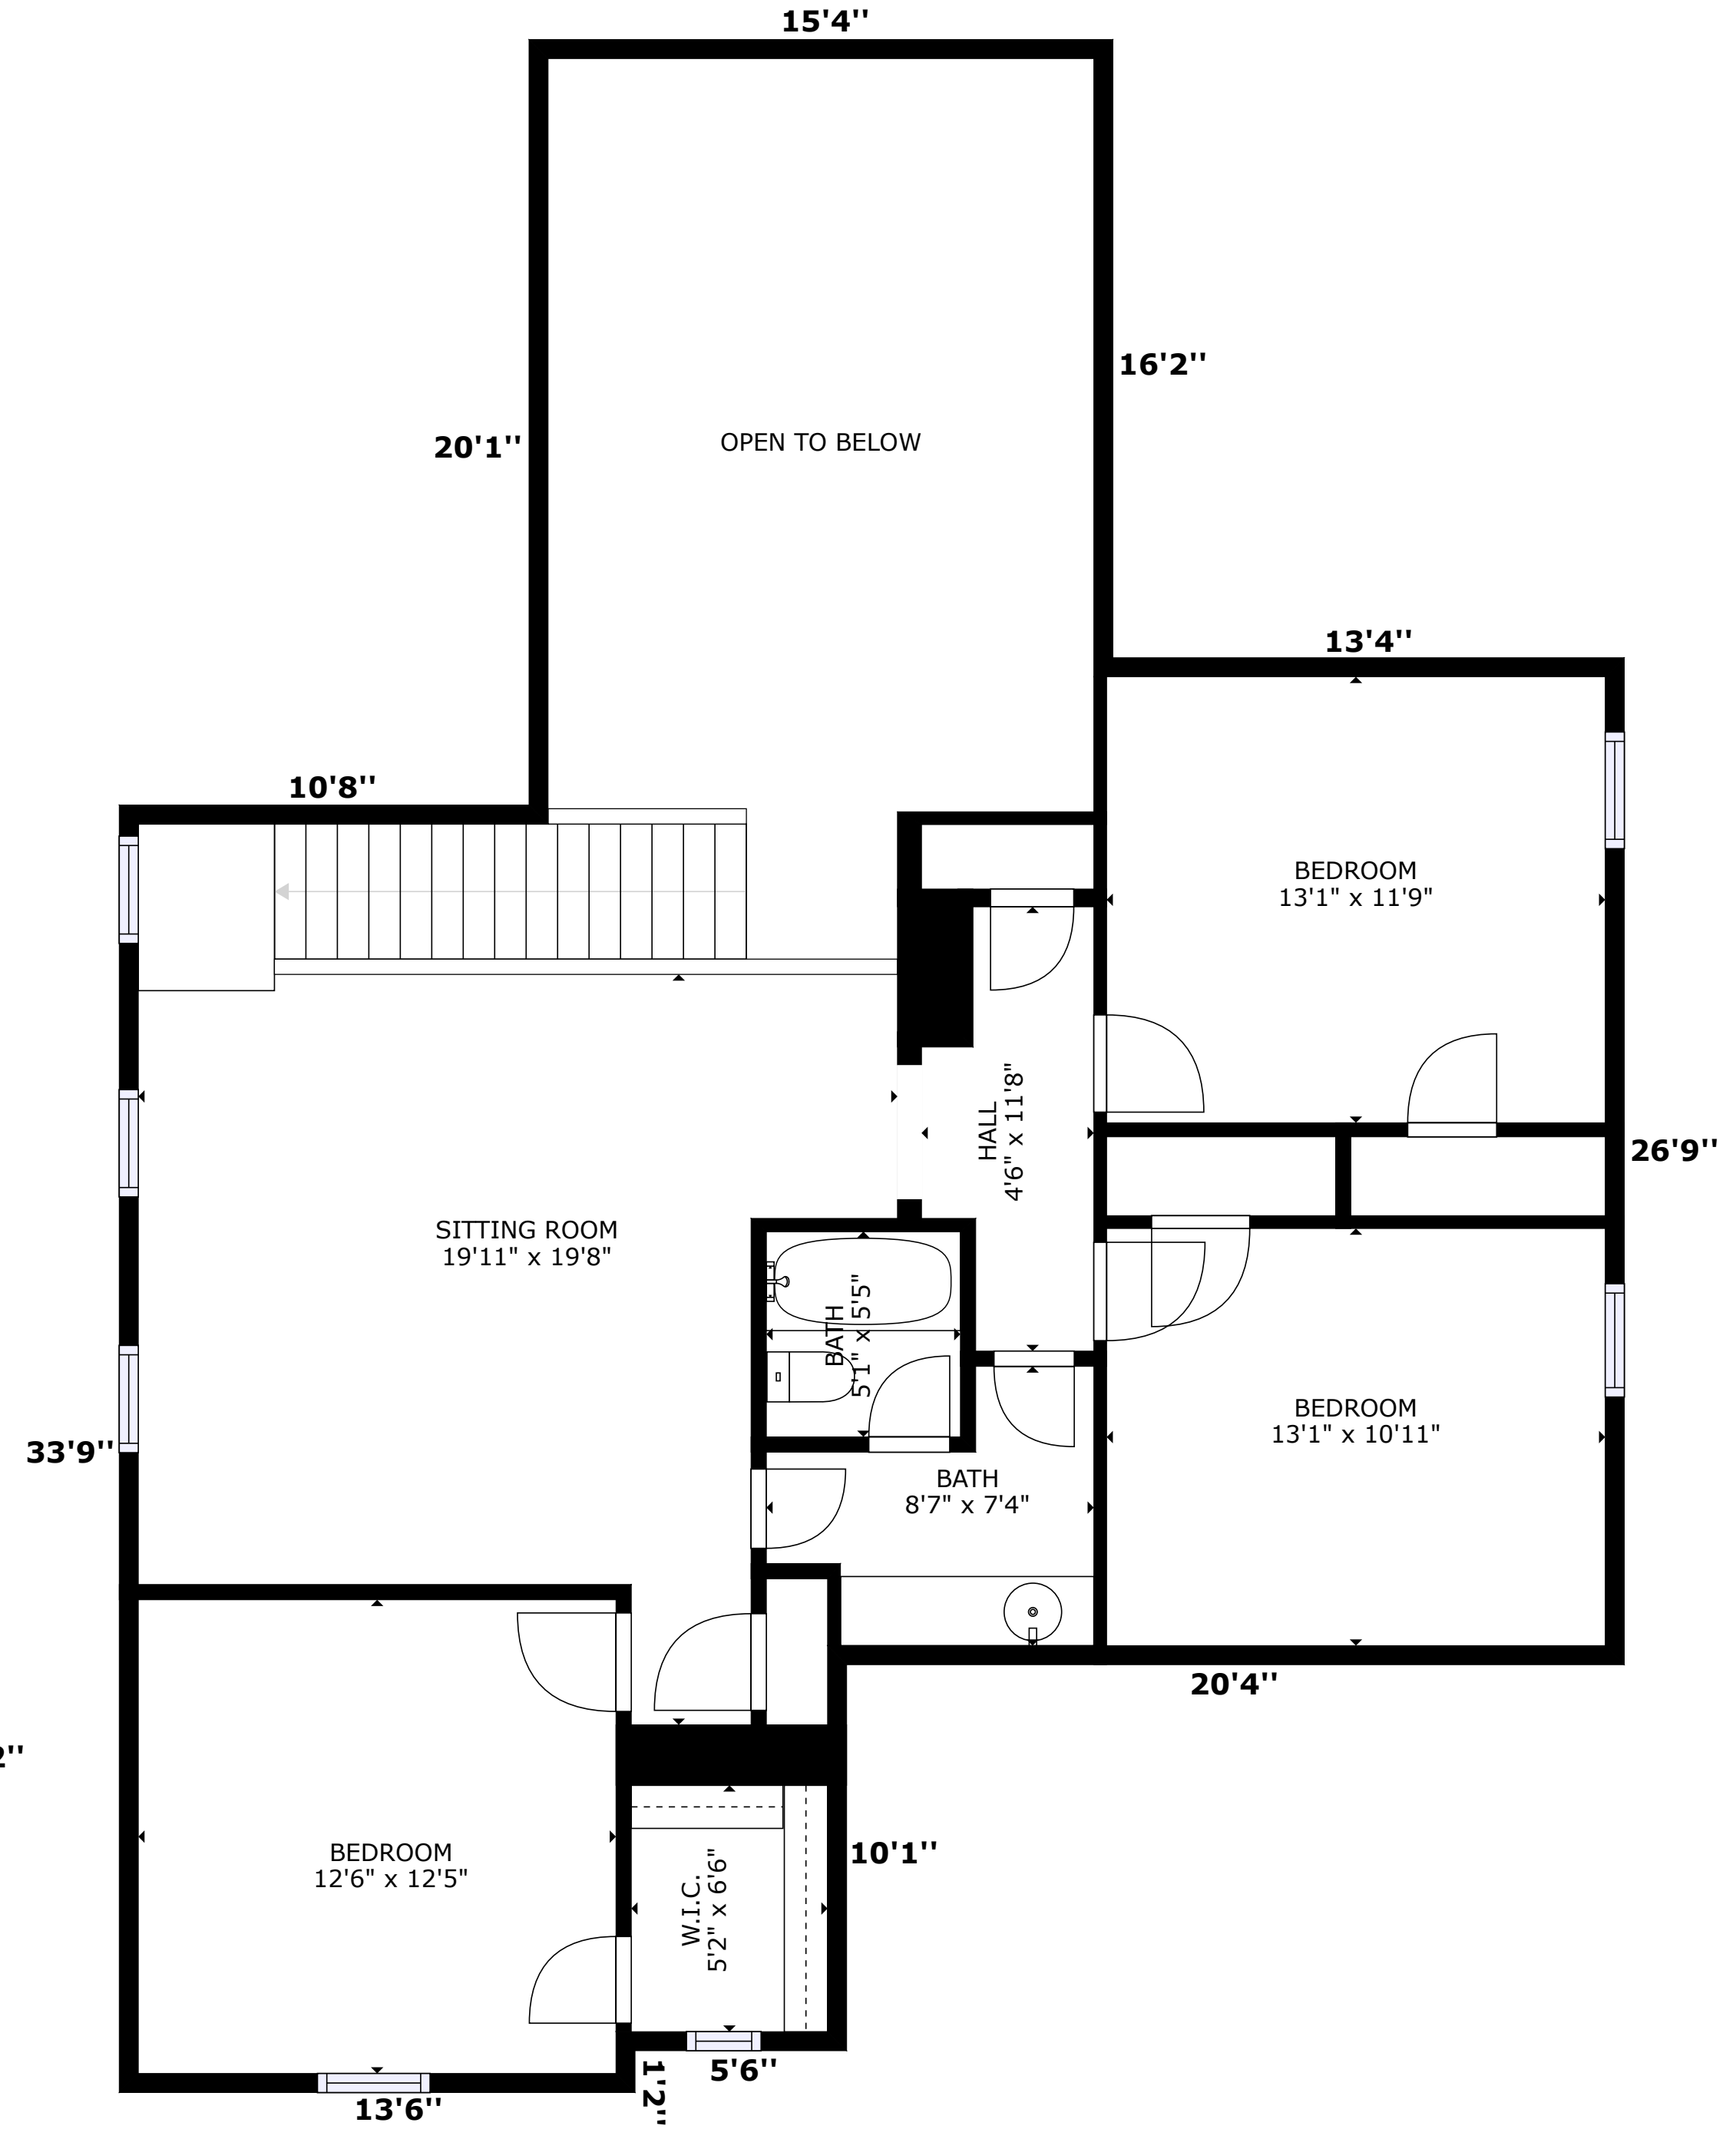

FLOOR 1

FLOOR 2

624 Wollford Way, Fort Worth, TX, 76131

FLOOR 1: 1867 sq. ft, FLOOR 2: 1160 sq. ft

EXCLUDED AREAS: GARAGE: 515 sq. ft

PATIO: 243 sq. ft

TOTAL: 3027 sq. ft

ALL MEASUREMENTS ARE APPROXIMATE. THIS DOCUMENT MAY NOT BE USED TO DETERMINE THE VALUATION OF THE PROPERTY OR ESTIMATE REPAIRS OR IMPROVEMENTS. ALL PARTIES USING THIS DOCUMENT AGREE TO TAKE THEIR OWN MEASUREMENTS IN ORDER TO DETERMINE THE LAYOUT AND SIZE OF THE PROPERTY.

3D CASAS