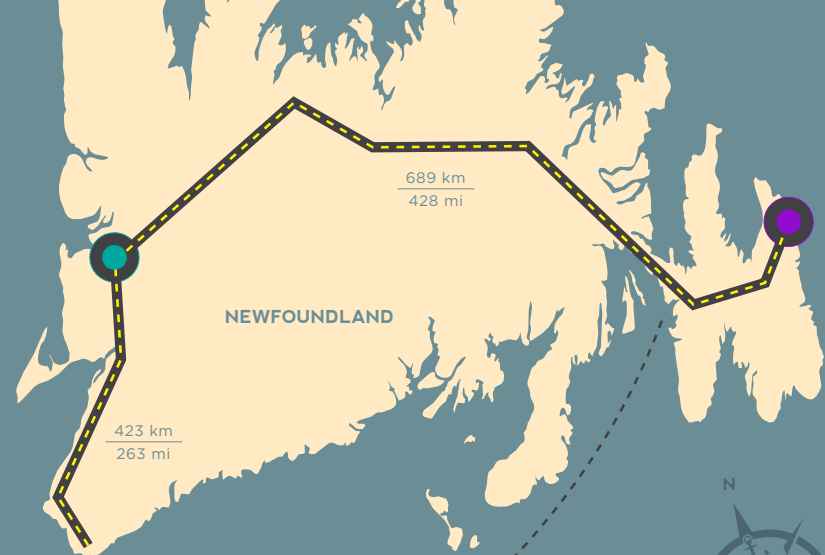

The **Atlantic Venue Partnership** offers quality entertainment venues in a variety of Atlantic Canadian communities. The association aims to provide the buying power to strategically route various live events and entertainment acts through multiple performance dates across the eastern provinces. This initiative adds more quality programming to each venue, as well as positive economic impact with each event, and subsequent Canadian growth for the fan base(s) of the participating acts.

ST JOHN'S, NEWFOUNDLAND	
MILE ONE CENTRE	Capacity: 6300
CORNER BROOK, NEWFOUNDLAND	
CORNER BROOK CIVIC CENTRE	Capacity: 4100
SYDNEY, NOVA SCOTIA	
CENTRE 200	Capacity: 6500
BRIDGEWATER, NOVA SCOTIA	
LUNENBURG COUNTY LIFESTYLE CENTRE	Capacity: 2200
TRURO, NOVA SCOTIA	
RATH EASTLINK COMMUNITY CENTRE	Capacity: 3200
CHARLOTTETOWN, PRINCE EDWARD ISLAND	
EASTLINK CENTRE	Capacity: 3700
SUMMERSIDE, PRINCE EDWARD ISLAND	
CREDIT UNION PLACE	Capacity: 4800
SAINT JOHN, NEW BRUNSWICK	
TD STATION	Capacity: 8000
EDMUNDSTON, NEW BRUNSWICK	
CENTRE JEAN-DAIGLE	Capacity: 3600