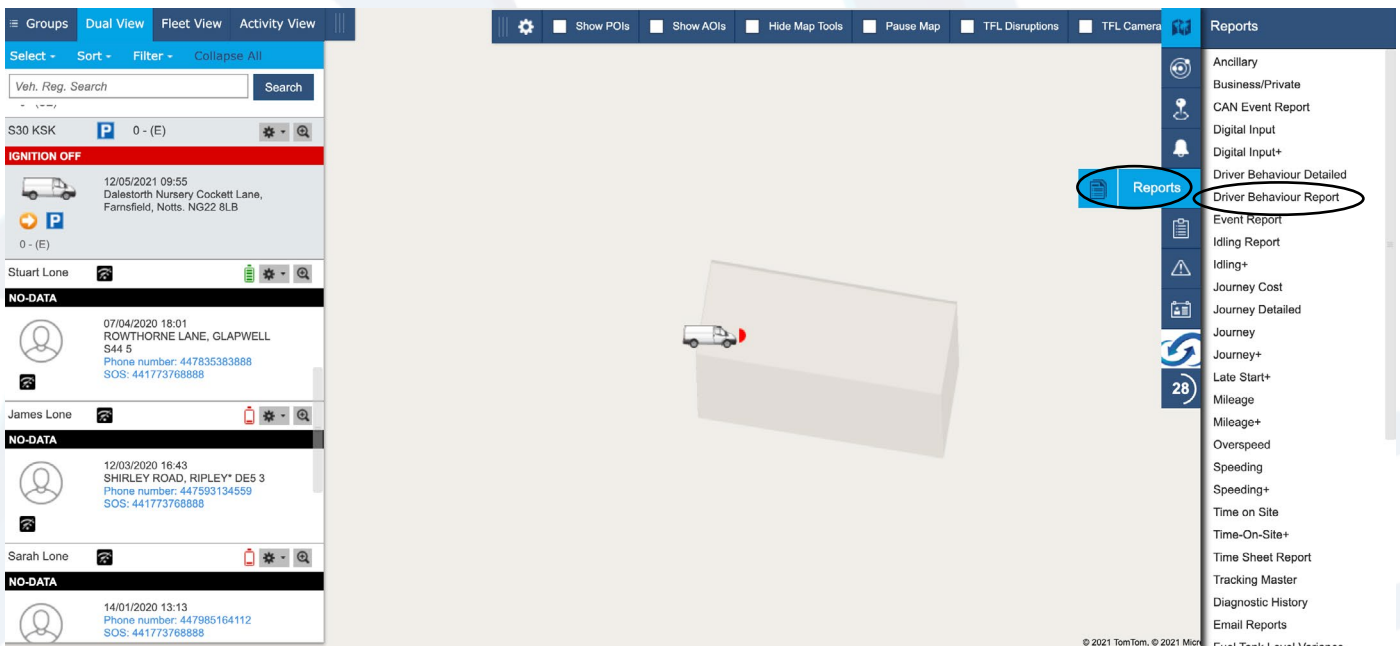

Driver Behavior Report

This section will show you how to generate a report on your driver's behaviour. This report will show you various driving elements like harsh cornering, harsh speeding and hard braking and then generate a detailed report with a mapped trail of your drivers behavior.

1. Log in to your tracking portal.

2. Select your vehicle from your fleet you want the report on and then use the options panel on the left and click Reports > Driver Behavior Report

3. On the pop up you can select your required date range as well filter whether you only want negative driving journeys and then format you would like the report in.

4. Once you have selected your options and clicked generate report the page below will pop up with all of the journeys for the specified date range. Click on a journey to see it in more detail.

ID	Start	End	Duration, HH:MM:SS	Distance, Miles	Harsh Acceleration	Harsh Braking	Harsh Cornering
S30 KSK	12.05.2021 - 12.05.2021 (1 journeys), Total Distance Travelled: 21.74 miles, Total Driving Time (HH:MM:SS): 00:54:57						
38884547	08:06 Rowthorne Lane, Glapwell	09:01 Cockett Lane, Farnfield	00:54:57	21.74	-	-	37

6. Your snail trail is a visual report showing exactly where your vehicle has been and shows all driving behavior shown on the map.

7. Attached to the snail trail will also be a text base report showing the same journey with date, times, icon, location, speed and any behaviour based event.