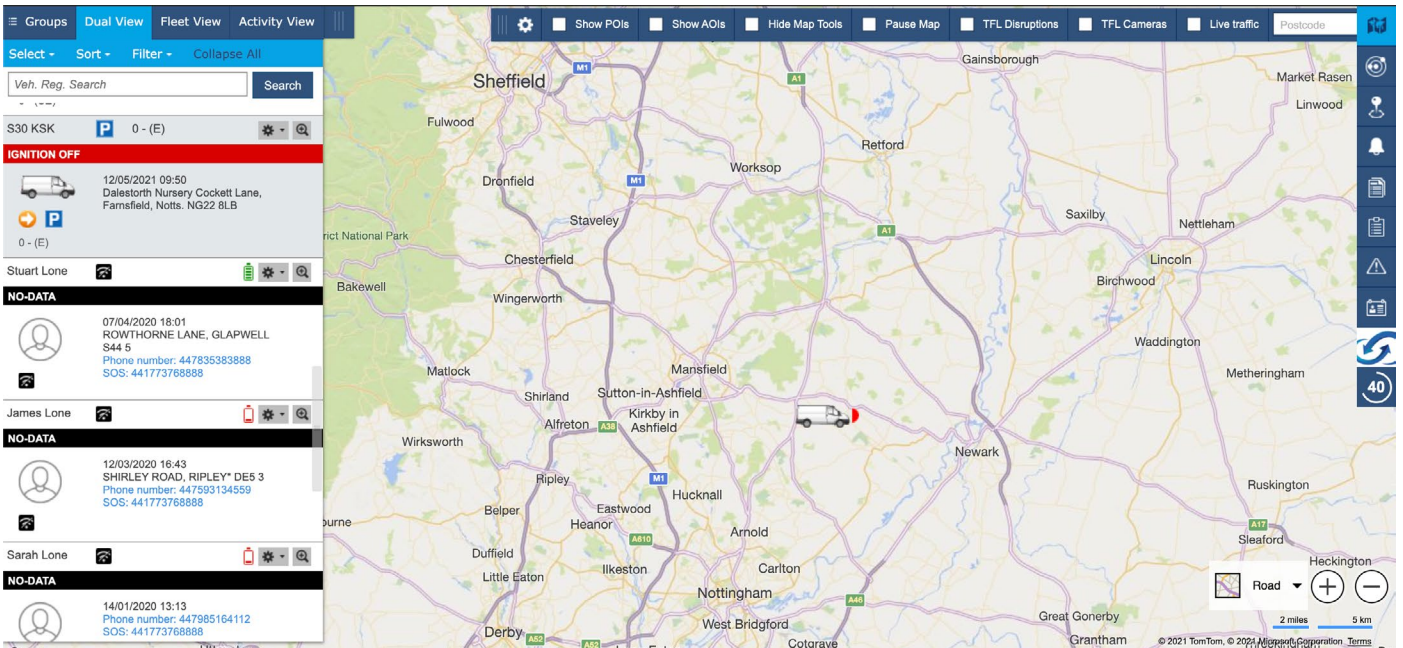

1. Log in to your tracking portal.