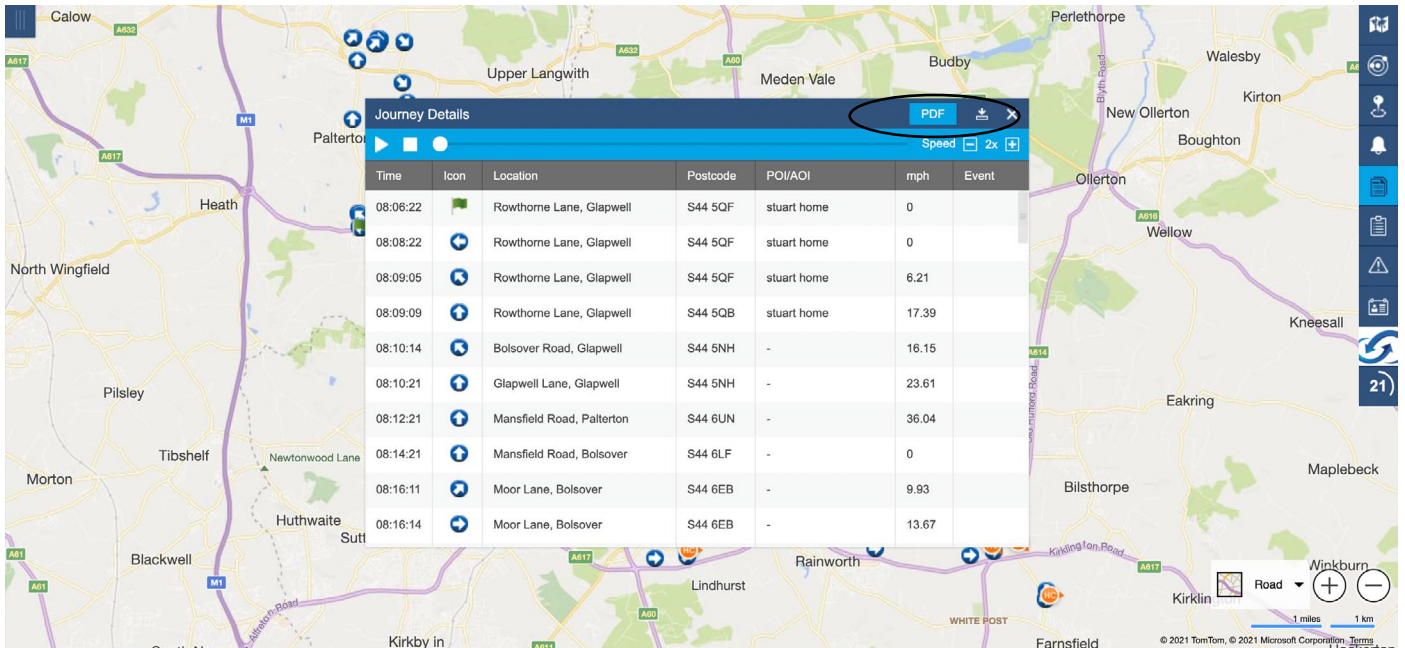

1. Log in to your tracking portal.

2. Select your vehicle from your fleet you want the report on and then use the options panel on the left and click Reports > Driver Behavior Report

3. On the pop up you can select your required date range as well filter whether you only want negative driving journeys and then format you would like the report in.

4. Once you have selected your options and clicked generate report the page below will pop up with all of the journeys for the specified date range. Click on a journey to see it in more detail.

ID	Start	End	Duration, HH:MM:SS	Distance, Miles	Harsh Acceleration	Harsh Braking	Harsh Cornering
S30 KSK	12.05.2021 - 12.05.2021 (1 journeys), Total Distance Travelled: 21.74 miles, Total Driving Time (HH:MM:SS): 00:54:57						
38884547	08:06 Rowthorne Lane, Glapwell	09:01 Cockett Lane, Farnfield	00:54:57	21.74	-	-	37

6. Your snail trail is a visual report showing exactly where your vehicle has been and shows all driving behavior shown on the map.

7. Attached to the snail trail will also be a text base report showing the same journey with date, times, icon, location, speed and any behaviour based event.