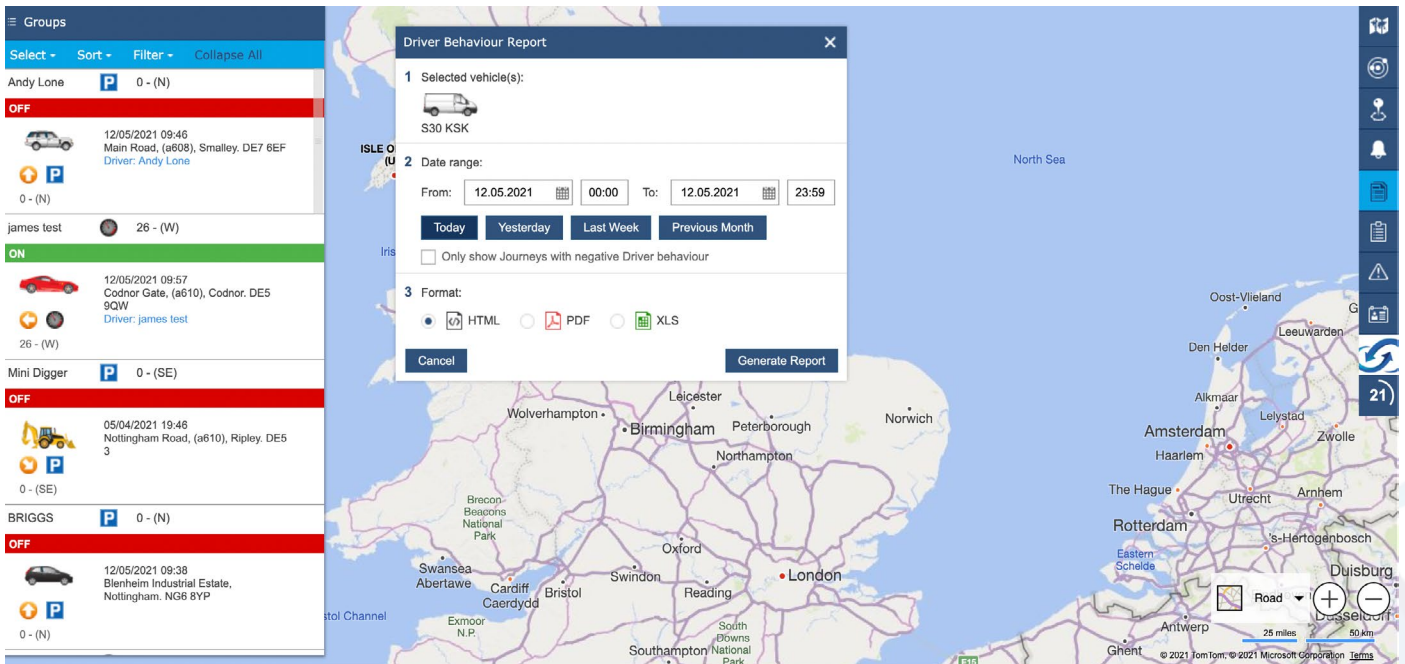

Driver Behavior Report

This section will show you how to generate a report on your driver's behaviour. This report will show you various driving elements like harsh cornering, harsh speeding and hard braking and then generate a detailed report with a mapped trail of your drivers behavior.

4. Once you have selected your options and clicked generate report the page below will pop up with all of the journeys for the specified date range. Click on a journey to see it in more detail.

ID	Start	End	Duration, HH:MM:SS	Distance, Miles	Harsh Acceleration	Harsh Braking	Harsh Cornering
S30 KSK	12.05.2021 - 12.05.2021 (1 journeys), Total Distance Travelled: 21.74 miles, Total Driving Time (HH:MM:SS): 00:54:57						
38884547	08:06 Rowthorne Lane, Glapwell	09:01 Cockett Lane, Farnfield	00:54:57	21.74	-	-	37

5. In the screen that pops up, this will show a detailed breakdown of the specific journey, you can also play back the journey from here showing the exact time and location of all of your drivers behaviour. You can also download a snail trail report via a .PDF file .

6. Your snail trail is a visual report showing exactly where your vehicle has been and shows all driving behavior shown on the map.

7. Attached to the snail trail will also be a text base report showing the same journey with date, times, icon, location, speed and any behaviour based event.