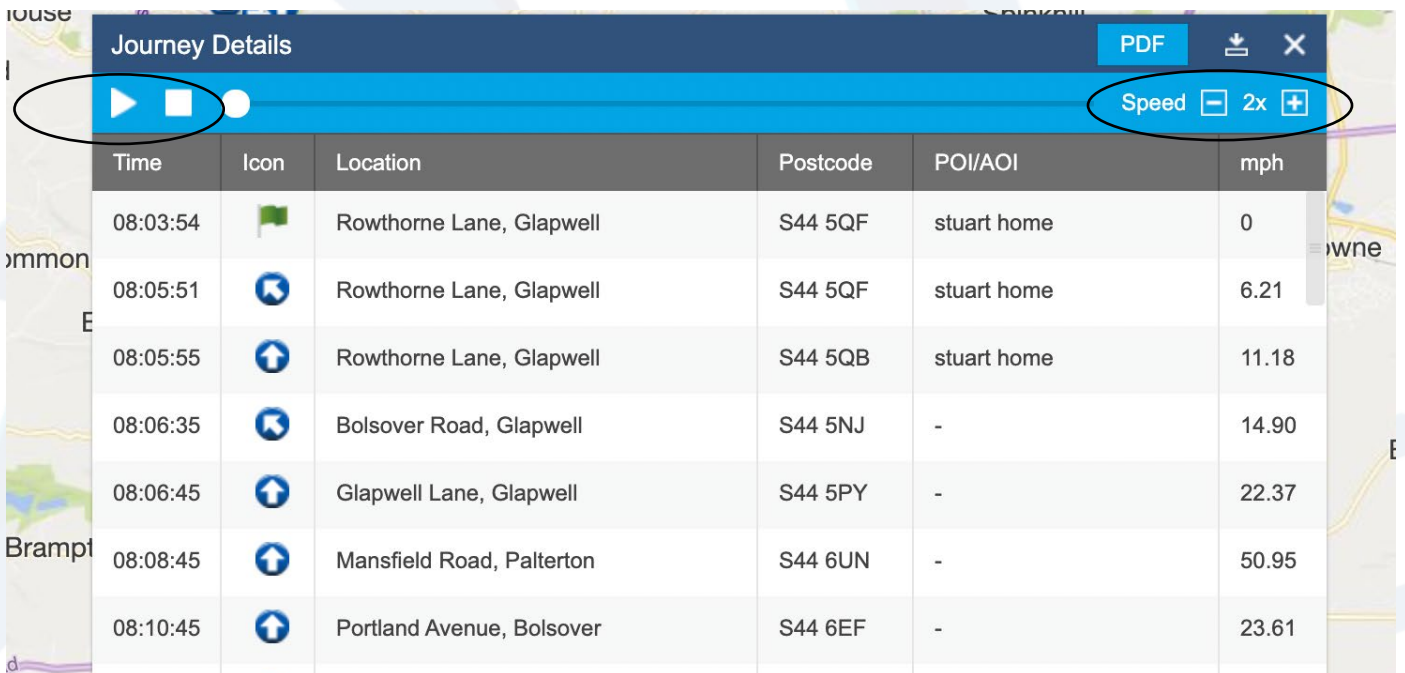

2. In the options menu on the right click on Reports > Journey.

3. Select your vehicle from your list on the left and in the option box choose the date range and format you want the report in.

4. In the page that opens you will see all journeys for your specific date range. To generate more detailed information click on one of the journeys.

5. This is the screen that pops up and shows a detailed breakdown of the selected journey.

6. You can now play back the journey using the play button shown below and also adjust the playback speed

7. The green arrow shows at which point of the journey your vehicle is currently. Also you can download a .pdf report showing the specified journey.

8. Your .pdf report will look like this and show a snail trail of the vehicle journey as well as a text based report.

Snail Trail

S30 KSK

17/05/2021

From ROWTHORNE LANE, GLAPWELL to CALLYWHITE LANE, DRONFIELD

Distance: 17.02 Miles, Duration: 00:41:53, Max Speed: 50.95 mph, Idling: 00:06:41

Date Time	Icon	Location	Postcode	Speed (mph)	Event
2021.05.17 08:03:54		Rowthorne Lane, Glapwell	S44 5QF	0	-
2021.05.17 08:05:51	📍	Rowthorne Lane, Glapwell	S44 5QF	6	-
2021.05.17 08:05:55	📍	Rowthorne Lane, Glapwell	S44 5QB	11	-
2021.05.17 08:06:35	📍	Bolsover Road, Glapwell	S44 5NJ	15	-
2021.05.17 08:06:45	📍	Glapwell Lane, Glapwell	S44 5PY	22	-
2021.05.17 08:08:45	📍	Mansfield Road, Palterton	S44 6UN	51	-
2021.05.17 08:10:45	📍	Portland Avenue, Bolsover	S44 6EF	24	-
2021.05.17 08:11:05	📍	Moor Lane, Bolsover	S44 6EB	10	-
2021.05.17 08:12:12	📍	Mooracre Lane, Bolsover	S44 6ER	14	-
2021.05.17 08:13:09	📍	Mooracre Lane, Bolsover	S44 6ER	17	-
2021.05.17 08:13:14	📍	Mooracre Lane, Bolsover	S44 6ER	11	-
2021.05.17 08:13:18	📍	Mooracre Lane, Bolsover	S44 6ER	10	-
2021.05.17 08:13:37	📍	Mooracre Lane, Bolsover	S44 6ER	7	-
2021.05.17 08:13:38	📍	Mooracre Lane, Bolsover	S44 6ER	6	-
2021.05.17 08:14:02	📍	Mooracre Lane, Bolsover	S44 6ER	9	-