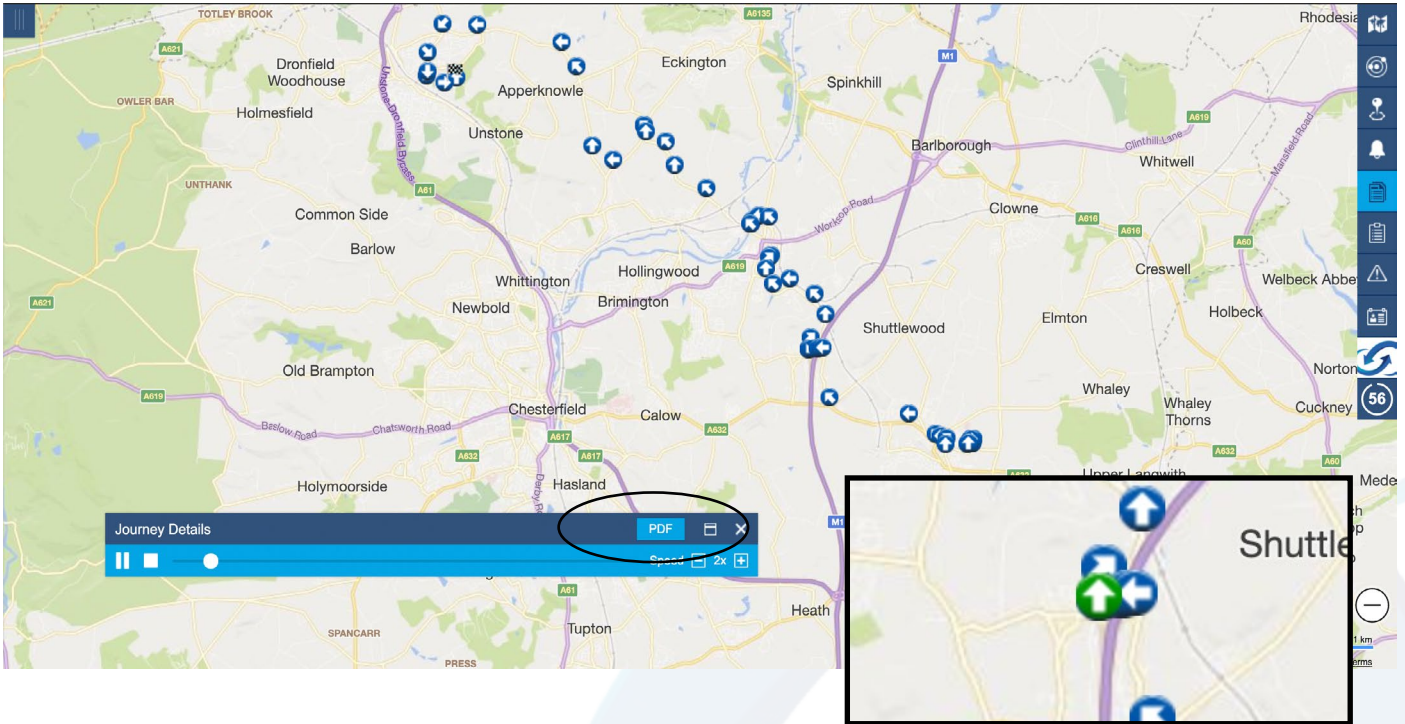

2. In the options menu on the right click on Reports > Journey.

3. Select your vehicle from your list on the left and in the option box choose the date range and format you want the report in.

4. In the page that opens you will see all journeys for your specific date range. To generate more detailed information click on one of the journeys.

5. This is the screen that pops up and shows a detailed breakdown of the selected journey.

6. You can now play back the journey using the play button shown below and also adjust the playback speed

7. The green arrow shows at which point of the journey your vehicle is currently. Also you can download a .pdf report showing the specified journey.

8. Your .pdf report will look like this and show a snail trail of the vehicle journey as well as a text based report.

Snail Trail

S30 KSK

17/05/2021

From ROWTHORNE LANE, GLAPWELL to CALLYWHITE LANE, DRONFIELD

Distance: 17.02 Miles, Duration: 00:41:53, Max Speed: 50.95 mph, Idling: 00:06:41

Date Time	Icon	Location	Postcode	Speed (mph)	Event
2021.05.17 08:03:54		Rowthorne Lane, Glapwell	S44 5QF	0	-
2021.05.17 08:05:51	📍	Rowthorne Lane, Glapwell	S44 5QF	6	-
2021.05.17 08:05:55	📍	Rowthorne Lane, Glapwell	S44 5QB	11	-
2021.05.17 08:06:35	📍	Bolsover Road, Glapwell	S44 5NJ	15	-
2021.05.17 08:06:45	📍	Glapwell Lane, Glapwell	S44 5PY	22	-
2021.05.17 08:08:45	📍	Mansfield Road, Palterton	S44 6UN	51	-
2021.05.17 08:10:45	📍	Portland Avenue, Bolsover	S44 6EF	24	-
2021.05.17 08:11:05	📍	Moor Lane, Bolsover	S44 6EB	10	-
2021.05.17 08:12:12	📍	Mooracre Lane, Bolsover	S44 6ER	14	-
2021.05.17 08:13:09	📍	Mooracre Lane, Bolsover	S44 6ER	17	-
2021.05.17 08:13:14	📍	Mooracre Lane, Bolsover	S44 6ER	11	-
2021.05.17 08:13:18	📍	Mooracre Lane, Bolsover	S44 6ER	10	-
2021.05.17 08:13:37	📍	Mooracre Lane, Bolsover	S44 6ER	7	-
2021.05.17 08:13:38	📍	Mooracre Lane, Bolsover	S44 6ER	6	-
2021.05.17 08:14:02	📍	Mooracre Lane, Bolsover	S44 6ER	9	-