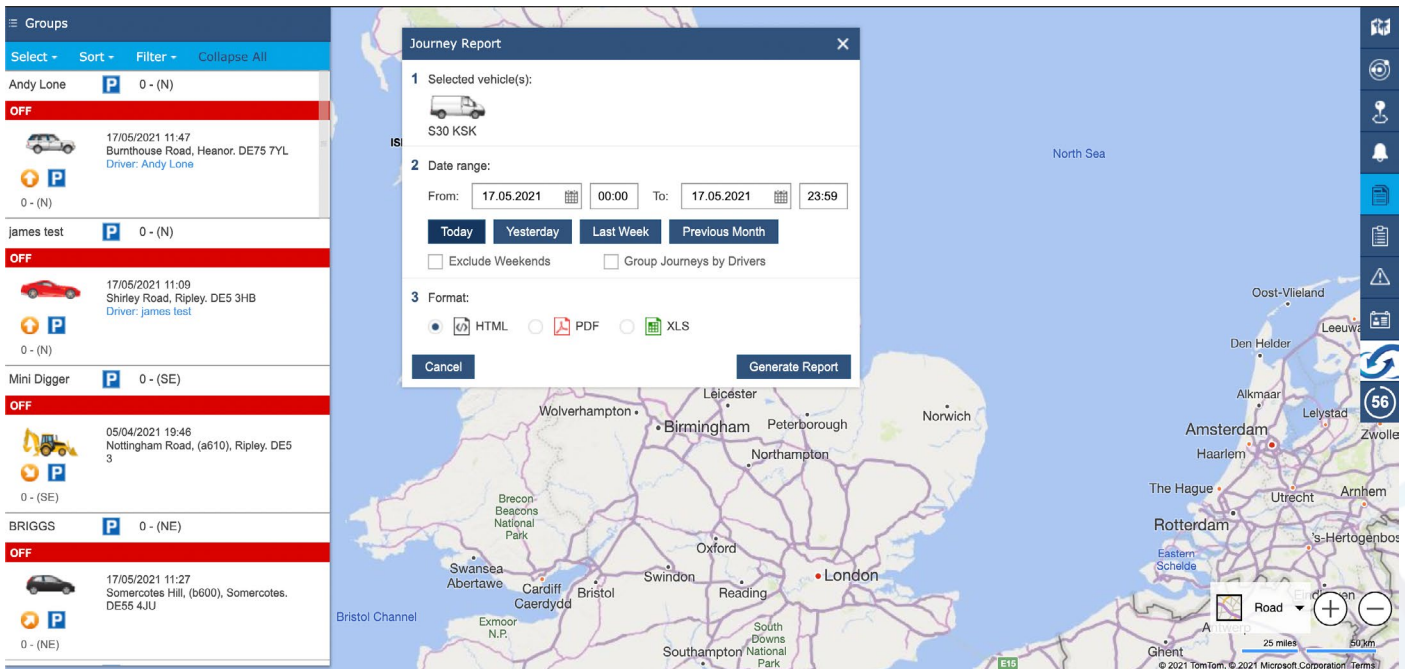

Journey Report

This section will show you how to generate a report on your driver's journey, it will show you information regarding, journey start/end, speed and mileage as well as idling time.

1. Log in to your tracking portal.

2. In the options menu on the right click on Reports > Journey.

3. Select your vehicle from your list on the left and in the option box choose the date range and format you want the report in.

4. In the page that opens you will see all journeys for your specific date range. To generate more detailed information click on one of the journeys.

5. This is the screen that pops up and shows a detailed breakdown of the selected journey.

6. You can now play back the journey using the play button shown below and also adjust the playback speed

7. The green arrow shows at which point of the journey your vehicle is currently. Also you can download a .pdf report showing the specified journey.

Distance: 17.02 Miles, Duration: 00:41:53, Max Speed: 50.95 mph, Idling: 00:06:41

Date Time	Icon	Location	Postcode	Speed (mph)	Event
2021.05.17 08:03:54		Rowthorne Lane, Glapwell	S44 5QF	0	-
2021.05.17 08:05:51	📍	Rowthorne Lane, Glapwell	S44 5QF	6	-
2021.05.17 08:05:55	📍	Rowthorne Lane, Glapwell	S44 5QB	11	-
2021.05.17 08:06:35	📍	Bolsover Road, Glapwell	S44 5NJ	15	-
2021.05.17 08:06:45	📍	Glapwell Lane, Glapwell	S44 5PY	22	-
2021.05.17 08:08:45	📍	Mansfield Road, Palterton	S44 6UN	51	-
2021.05.17 08:10:45	📍	Portland Avenue, Bolsover	S44 6EF	24	-
2021.05.17 08:11:05	📍	Moor Lane, Bolsover	S44 6EB	10	-
2021.05.17 08:12:12	📍	Mooracre Lane, Bolsover	S44 6ER	14	-
2021.05.17 08:13:09	📍	Mooracre Lane, Bolsover	S44 6ER	17	-
2021.05.17 08:13:14	📍	Mooracre Lane, Bolsover	S44 6ER	11	-
2021.05.17 08:13:18	📍	Mooracre Lane, Bolsover	S44 6ER	10	-
2021.05.17 08:13:37	📍	Mooracre Lane, Bolsover	S44 6ER	7	-
2021.05.17 08:13:38	📍	Mooracre Lane, Bolsover	S44 6ER	6	-
2021.05.17 08:14:02	📍	Mooracre Lane, Bolsover	S44 6ER	9	-