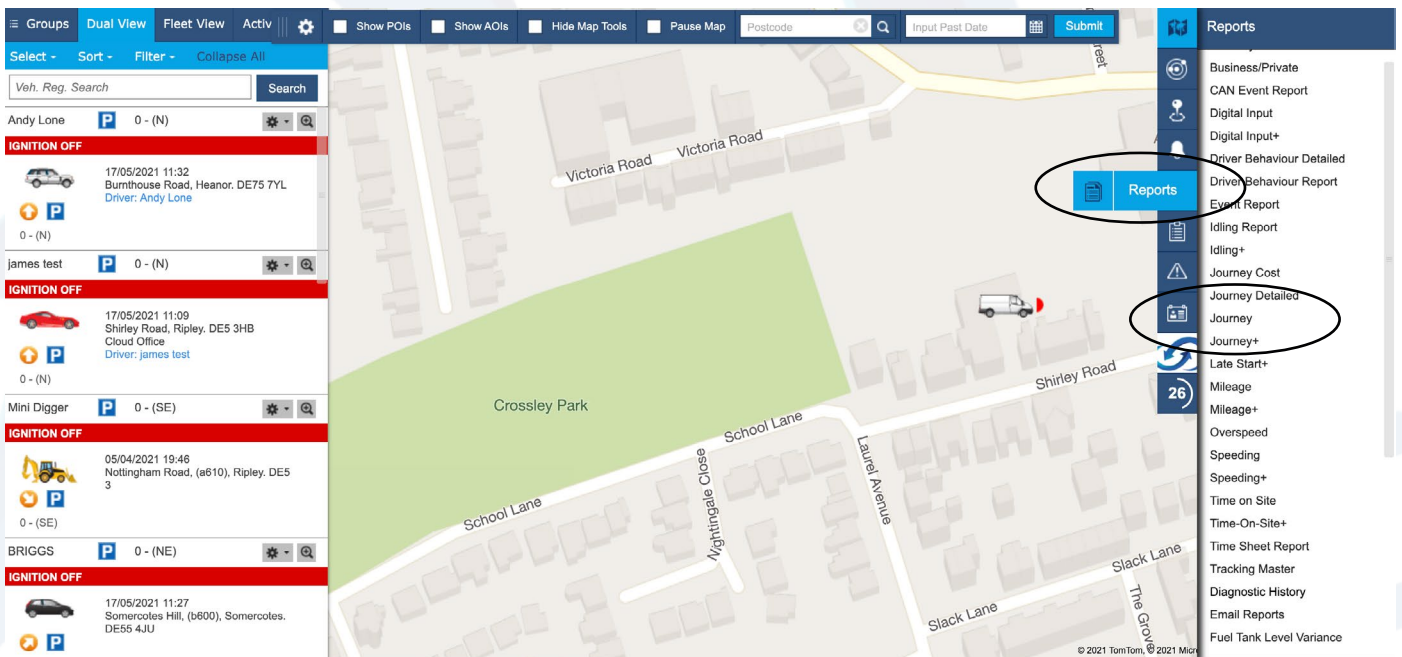

2. In the options menu on the right click on Reports > Journey.