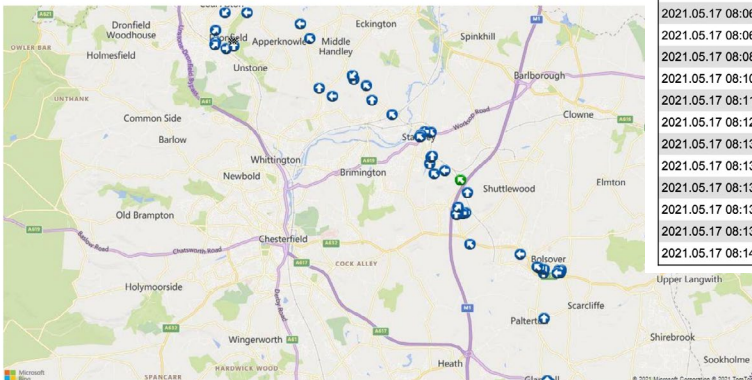

5. This is the screen that pops up and shows a detailed breakdown of the selected journey.

6. You can now play back the journey using the play button shown below and also adjust the playback speed

7. The green arrow shows at which point of the journey your vehicle is currently. Also you can download a .pdf report showing the specified journey.

8. Your .pdf report will look like this and show a snail trail of the vehicle journey as well as a text based report.

Snail Trail

S30 KSK

17/05/2021

From ROWTHORNE LANE, GLAPWELL to CALLYWHITE LANE, DRONFIELD

Distance: 17.02 Miles, Duration: 00:41:53, Max Speed: 50.95 mph, Idling: 00:06:41

Date Time	Icon	Location	Postcode	Speed (mph)	Event
2021.05.17 08:03:54		Rowthorne Lane, Glapwell	S44 5QF	0	-
2021.05.17 08:05:51	📍	Rowthorne Lane, Glapwell	S44 5QF	6	-
2021.05.17 08:05:55	📍	Rowthorne Lane, Glapwell	S44 5QB	11	-
2021.05.17 08:06:35	📍	Bolsover Road, Glapwell	S44 5NJ	15	-
2021.05.17 08:06:45	📍	Glapwell Lane, Glapwell	S44 5PY	22	-
2021.05.17 08:08:45	📍	Mansfield Road, Palterton	S44 6UN	51	-
2021.05.17 08:10:45	📍	Portland Avenue, Bolsover	S44 6EF	24	-
2021.05.17 08:11:05	📍	Moor Lane, Bolsover	S44 6EB	10	-
2021.05.17 08:12:12	📍	Mooracre Lane, Bolsover	S44 6ER	14	-
2021.05.17 08:13:09	📍	Mooracre Lane, Bolsover	S44 6ER	17	-
2021.05.17 08:13:14	📍	Mooracre Lane, Bolsover	S44 6ER	11	-
2021.05.17 08:13:18	📍	Mooracre Lane, Bolsover	S44 6ER	10	-
2021.05.17 08:13:37	📍	Mooracre Lane, Bolsover	S44 6ER	7	-
2021.05.17 08:13:38	📍	Mooracre Lane, Bolsover	S44 6ER	6	-
2021.05.17 08:14:02	📍	Mooracre Lane, Bolsover	S44 6ER	9	-