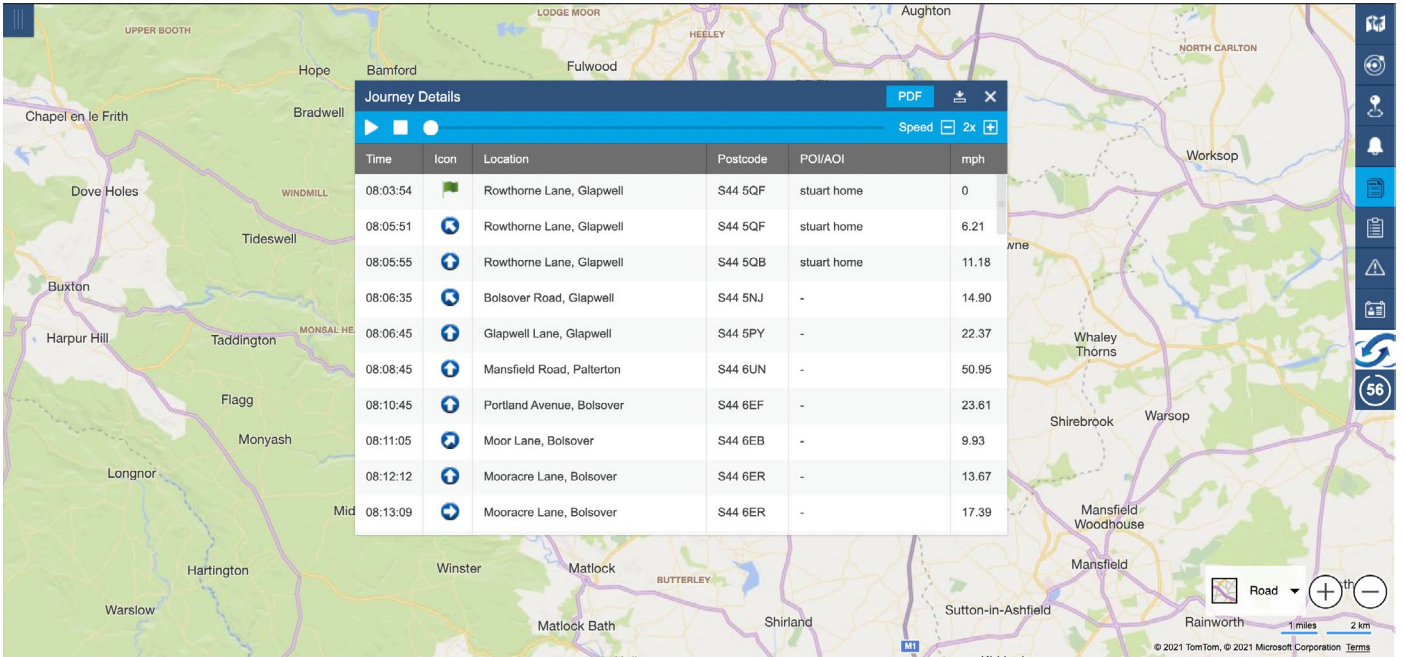

2. In the options menu on the right click on Reports > Journey.

3. Select your vehicle from your list on the left and in the option box choose the date range and format you want the report in.

4. In the page that opens you will see all journeys for your specific date range. To generate more detailed information click on one of the journeys.

5. This is the screen that pops up and shows a detailed breakdown of the selected journey.

6. You can now play back the journey using the play button shown below and also adjust the playback speed

7. The green arrow shows at which point of the journey your vehicle is currently. Also you can download a .pdf report showing the specified journey.

8. Your .pdf report will look like this and show a snail trail of the vehicle journey as well as a text based report.

Snail Trail

S30 KSK

17/05/2021

From ROWTHORNE LANE, GLAPWELL to CALLYWHITE LANE, DRONFIELD

Distance: 17.02 Miles, Duration: 00:41:53, Max Speed: 50.95 mph, Idling: 00:06:41

Date Time	Icon	Location	Postcode	Speed (mph)	Event
2021.05.17 08:03:54		Rowthorne Lane, Glapwell	S44 5QF	0	-
2021.05.17 08:05:51	📍	Rowthorne Lane, Glapwell	S44 5QF	6	-
2021.05.17 08:05:55	📍	Rowthorne Lane, Glapwell	S44 5QB	11	-
2021.05.17 08:06:35	📍	Bolsover Road, Glapwell	S44 5NJ	15	-
2021.05.17 08:06:45	📍	Glapwell Lane, Glapwell	S44 5PY	22	-
2021.05.17 08:08:45	📍	Mansfield Road, Palterton	S44 6UN	51	-
2021.05.17 08:10:45	📍	Portland Avenue, Bolsover	S44 6EF	24	-
2021.05.17 08:11:05	📍	Moor Lane, Bolsover	S44 6EB	10	-
2021.05.17 08:12:12	📍	Mooracre Lane, Bolsover	S44 6ER	14	-
2021.05.17 08:13:09	📍	Mooracre Lane, Bolsover	S44 6ER	17	-
2021.05.17 08:13:14	📍	Mooracre Lane, Bolsover	S44 6ER	11	-
2021.05.17 08:13:18	📍	Mooracre Lane, Bolsover	S44 6ER	10	-
2021.05.17 08:13:37	📍	Mooracre Lane, Bolsover	S44 6ER	7	-
2021.05.17 08:13:38	📍	Mooracre Lane, Bolsover	S44 6ER	6	-
2021.05.17 08:14:02	📍	Mooracre Lane, Bolsover	S44 6ER	9	-