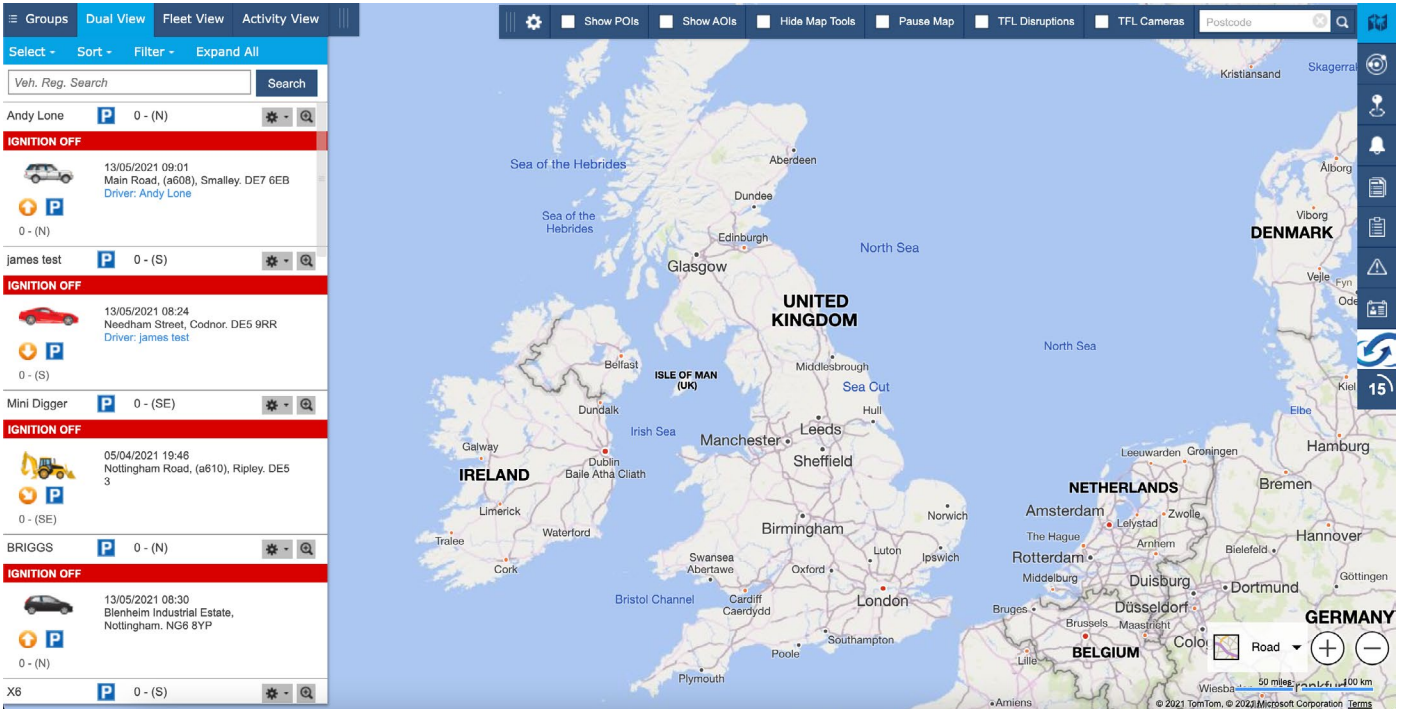

2. In the options menu on the right click on Reports > Journey.

3. Select your vehicle from your list on the left and in the option box choose the date range and format you want the report in.

4. In the page that opens you will see all journeys for your specific date range. To generate more detailed information click on one of the journeys.

5. This is the screen that pops up and shows a detailed breakdown of the selected journey.

6. You can now play back the journey using the play button shown below and also adjust the playback speed

7. The green arrow shows at which point of the journey your vehicle is currently. Also you can download a .pdf report showing the specified journey.

8. Your .pdf report will look like this and show a snail trail of the vehicle journey as well as a text based report.

Snail Trail

S30 KSK

17/05/2021

From ROWTHORNE LANE, GLAPWELL to CALLYWHITE LANE, DRONFIELD

Distance: 17.02 Miles, Duration: 00:41:53, Max Speed: 50.95 mph, Idling: 00:06:41

Date Time	Icon	Location	Postcode	Speed (mph)	Event
2021.05.17 08:03:54		Rowthorne Lane, Glapwell	S44 5QF	0	-
2021.05.17 08:05:51	📍	Rowthorne Lane, Glapwell	S44 5QF	6	-
2021.05.17 08:05:55	📍	Rowthorne Lane, Glapwell	S44 5QB	11	-
2021.05.17 08:06:35	📍	Bolsover Road, Glapwell	S44 5NJ	15	-
2021.05.17 08:06:45	📍	Glapwell Lane, Glapwell	S44 5PY	22	-
2021.05.17 08:08:45	📍	Mansfield Road, Palterton	S44 6UN	51	-
2021.05.17 08:10:45	📍	Portland Avenue, Bolsover	S44 6EF	24	-
2021.05.17 08:11:05	📍	Moor Lane, Bolsover	S44 6EB	10	-
2021.05.17 08:12:12	📍	Mooracre Lane, Bolsover	S44 6ER	14	-
2021.05.17 08:13:09	📍	Mooracre Lane, Bolsover	S44 6ER	17	-
2021.05.17 08:13:14	📍	Mooracre Lane, Bolsover	S44 6ER	11	-
2021.05.17 08:13:18	📍	Mooracre Lane, Bolsover	S44 6ER	10	-
2021.05.17 08:13:37	📍	Mooracre Lane, Bolsover	S44 6ER	7	-
2021.05.17 08:13:38	📍	Mooracre Lane, Bolsover	S44 6ER	6	-
2021.05.17 08:14:02	📍	Mooracre Lane, Bolsover	S44 6ER	9	-