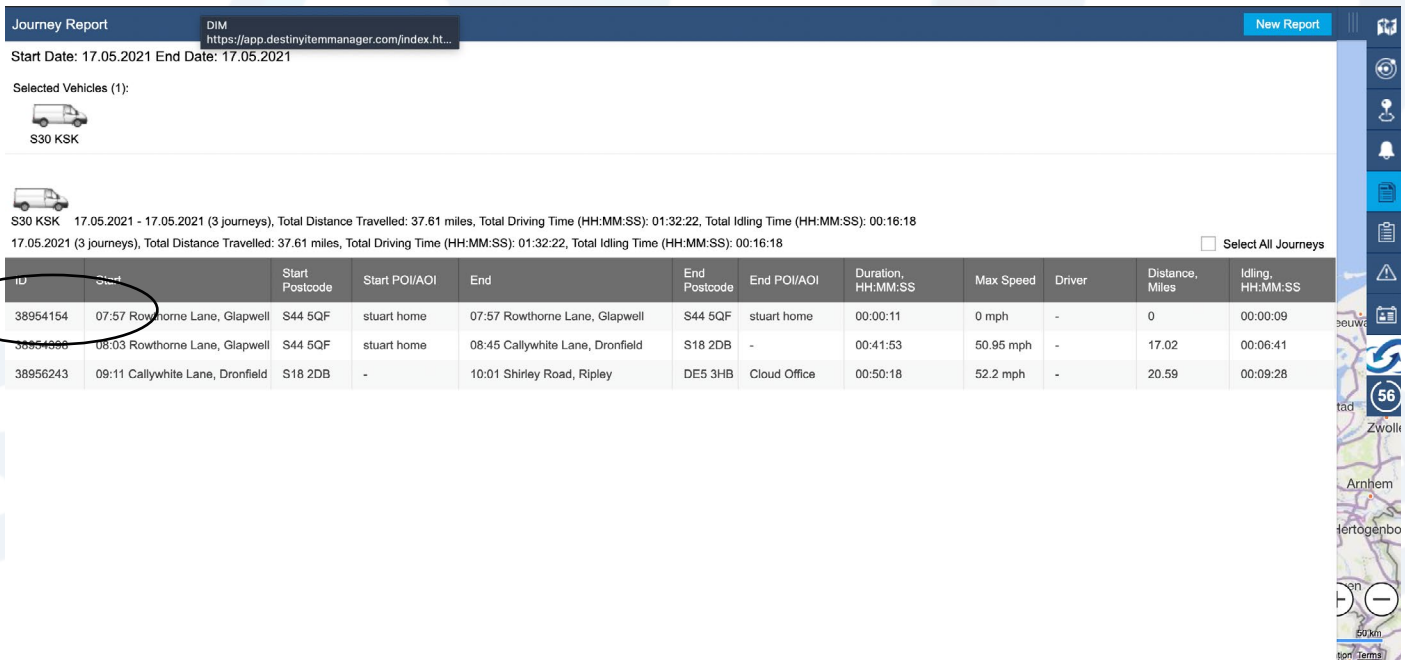

Journey Report

This section will show you how to generate a report on your driver's journey, it will show you information regarding, journey start/end, speed and mileage as well as idling time.

1. Log in to your tracking portal.

2. In the options menu on the right click on Reports > Journey.

3. Select your vehicle from your list on the left and in the option box choose the date range and format you want the report in.

4. In the page that opens you will see all journeys for your specific date range. To generate more detailed information click on one of the journeys.

8. Your .pdf report will look like this and show a snail trail of the vehicle journey as well as a text based report.

Snail Trail

S30 KSK

17/05/2021

From ROWTHORNE LANE, GLAPWELL to CALLYWHITE LANE, DRONFIELD

Distance: 17.02 Miles, Duration: 00:41:53, Max Speed: 50.95 mph, Idling: 00:06:41

Date Time	Icon	Location	Postcode	Speed (mph)	Event
2021.05.17 08:03:54		Rowthorne Lane, Glapwell	S44 5QF	0	-
2021.05.17 08:05:51	📍	Rowthorne Lane, Glapwell	S44 5QF	6	-
2021.05.17 08:05:55	📍	Rowthorne Lane, Glapwell	S44 5QB	11	-
2021.05.17 08:06:35	📍	Bolsover Road, Glapwell	S44 5NJ	15	-
2021.05.17 08:06:45	📍	Glapwell Lane, Glapwell	S44 5PY	22	-
2021.05.17 08:08:45	📍	Mansfield Road, Palterton	S44 6UN	51	-
2021.05.17 08:10:45	📍	Portland Avenue, Bolsover	S44 6EF	24	-
2021.05.17 08:11:05	📍	Moor Lane, Bolsover	S44 6EB	10	-
2021.05.17 08:12:12	📍	Mooracre Lane, Bolsover	S44 6ER	14	-
2021.05.17 08:13:09	📍	Mooracre Lane, Bolsover	S44 6ER	17	-
2021.05.17 08:13:14	📍	Mooracre Lane, Bolsover	S44 6ER	11	-
2021.05.17 08:13:18	📍	Mooracre Lane, Bolsover	S44 6ER	10	-
2021.05.17 08:13:37	📍	Mooracre Lane, Bolsover	S44 6ER	7	-
2021.05.17 08:13:38	📍	Mooracre Lane, Bolsover	S44 6ER	6	-
2021.05.17 08:14:02	📍	Mooracre Lane, Bolsover	S44 6ER	9	-