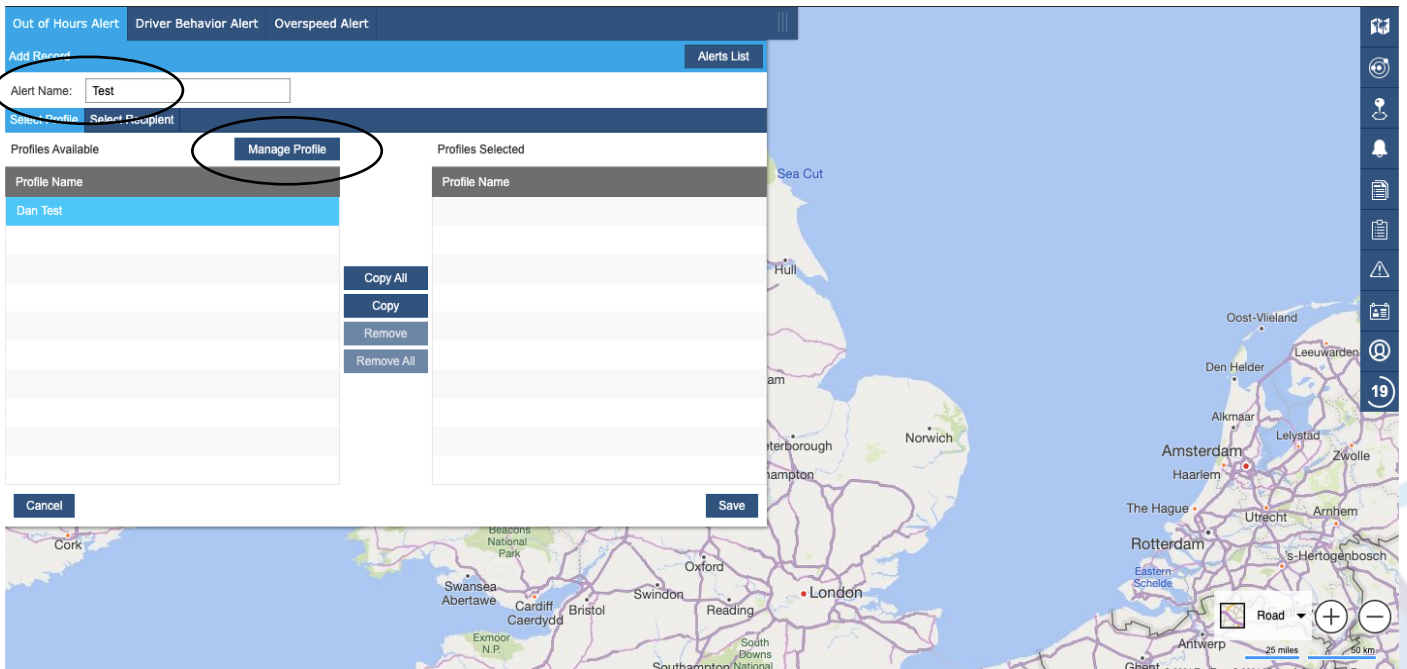

3. Name your alert and click the manage profile button

4. In the profile builder, name your profile and click the check box for your fleet, then click the Time Range option.

5. Here you can select the day and time ranges to trigger the alerts as well as manage various options for whether outside hours journeys are permitted, click save once you have chosen your permissions.

Out-Of-Hours (Query) Report New Report

Start Date: 31.03.2021 End Date: 31.03.2021

Selected Vehicles (1):

 DX69 XWL

 DX69 XWL 31.03.2021 - 31.03.2021 (1 journeys), Total Distance Travelled: 6.54 miles, Total Driving Time (HH:MM:SS): 00:20:59, Total Idling Time (HH:MM:SS): 00:07:28

31.03.2021 (1 journeys), Total Distance Travelled: 6.54 miles, Total Driving Time (HH:MM:SS): 00:20:59, Total Idling Time (HH:MM:SS): 00:07:28

ID	Profile Name	Cost	Start	Start POI/AOI	End	End POI/AOI	Duration, HH:MM:SS	Max Speed	Driver	Distance, Miles
38321501	Test	£0	08:09 Rowthorne Lane, Glapwell ...	stuart home	08:30 Rowthorne Lane, Glapwell S44 5	stuart home	00:20:59	53.44 mph	-	6.54