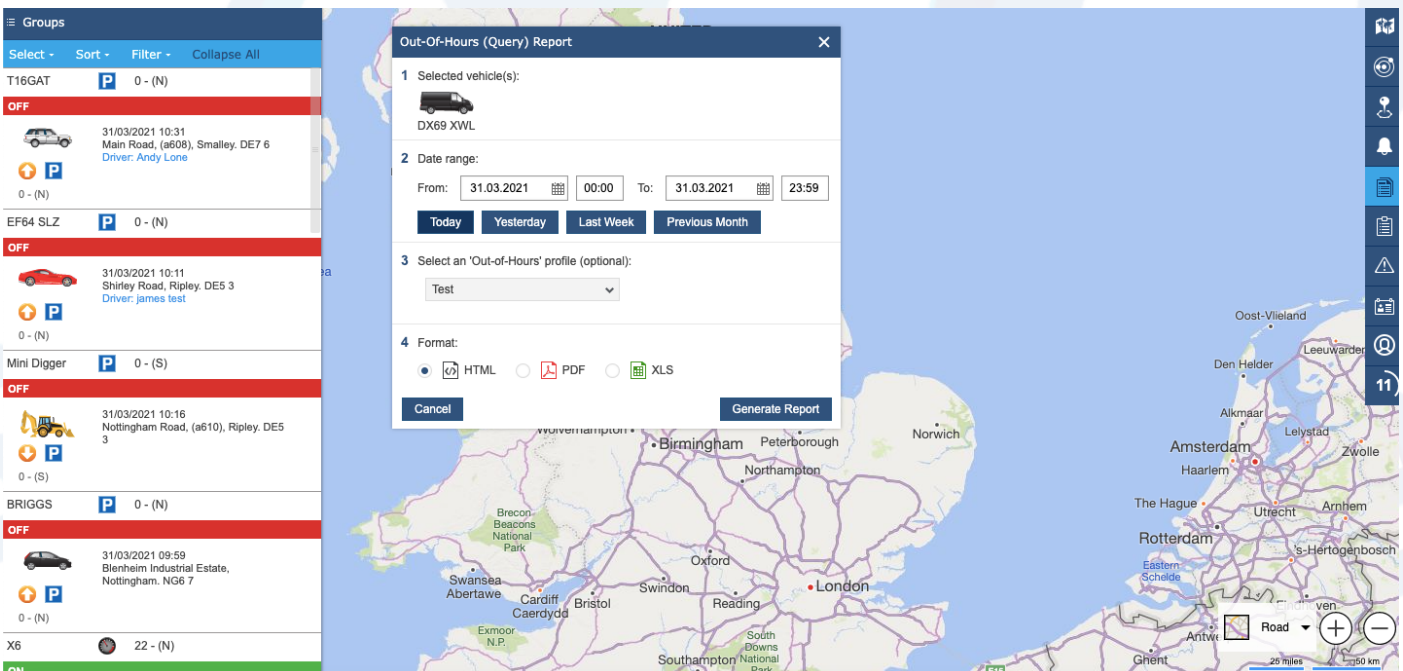

8. This will open the report option box, here you can select the time and date range you want the report generated for as well as the format you want the report in.