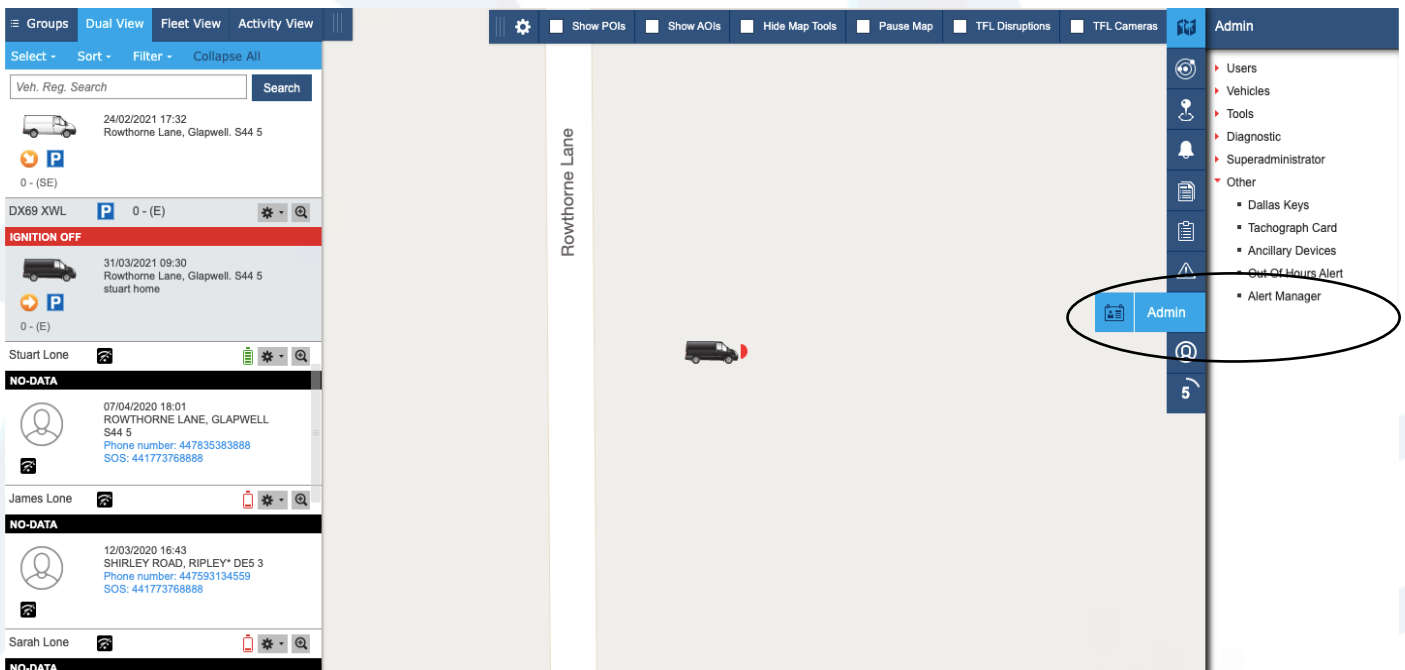

Out of Hours Usage Reports

This section will show you how to generate out of hours usage reports and alerts.

1. Log into your tracking portal

2. First you will need to set up an alert profile by clicking the Admin option on the right and selecting Alert Manager

3. Name your alert and click the manage profile button

4. In the profile builder, name your profile and click the check box for your fleet, then click the Time Range option.

5. Here you can select the day and time ranges to trigger the alerts as well as manage various options for whether outside hours journeys are permitted, click save once you have chosen your permissions.

Out-Of-Hours (Query) Report New Report

Start Date: 31.03.2021 End Date: 31.03.2021

Selected Vehicles (1):

 DX69 XWL

 DX69 XWL 31.03.2021 - 31.03.2021 (1 journeys), Total Distance Travelled: 6.54 miles, Total Driving Time (HH:MM:SS): 00:20:59, Total Idling Time (HH:MM:SS): 00:07:28