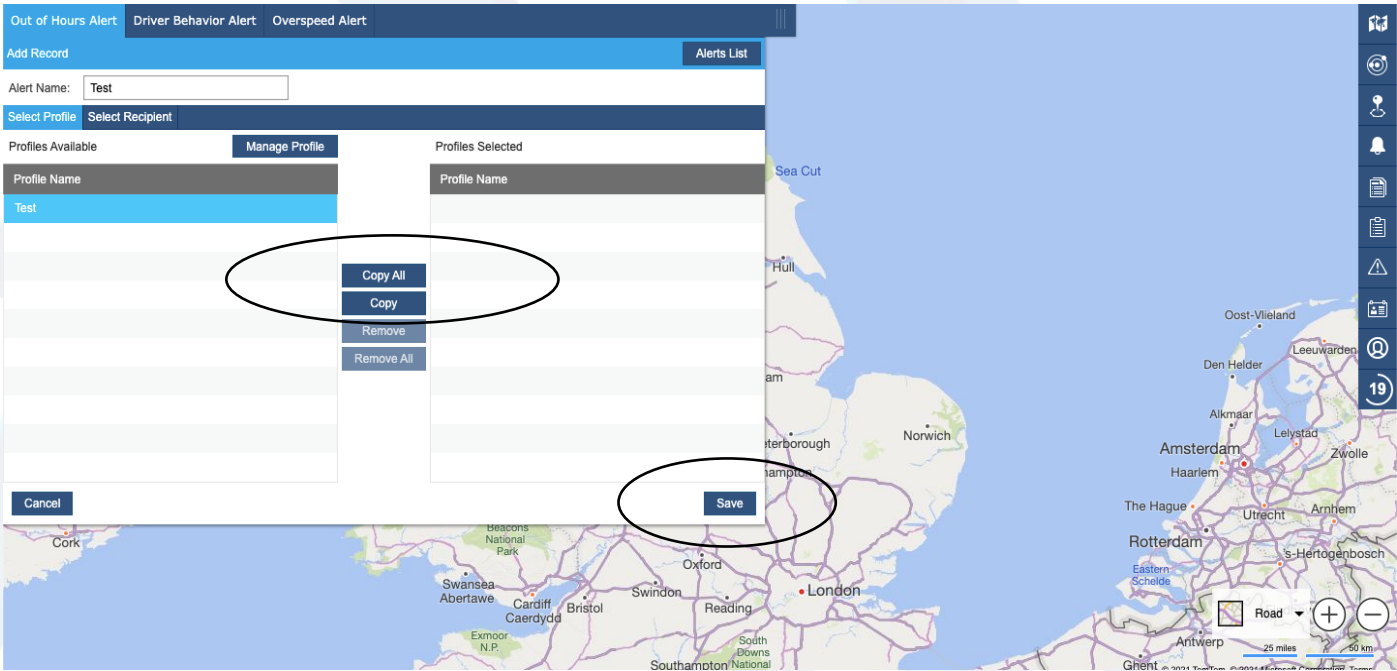

6. Once saved return to your Alerts page, you should now see the profile you created in the box on the left, select your profile and click copy and save.