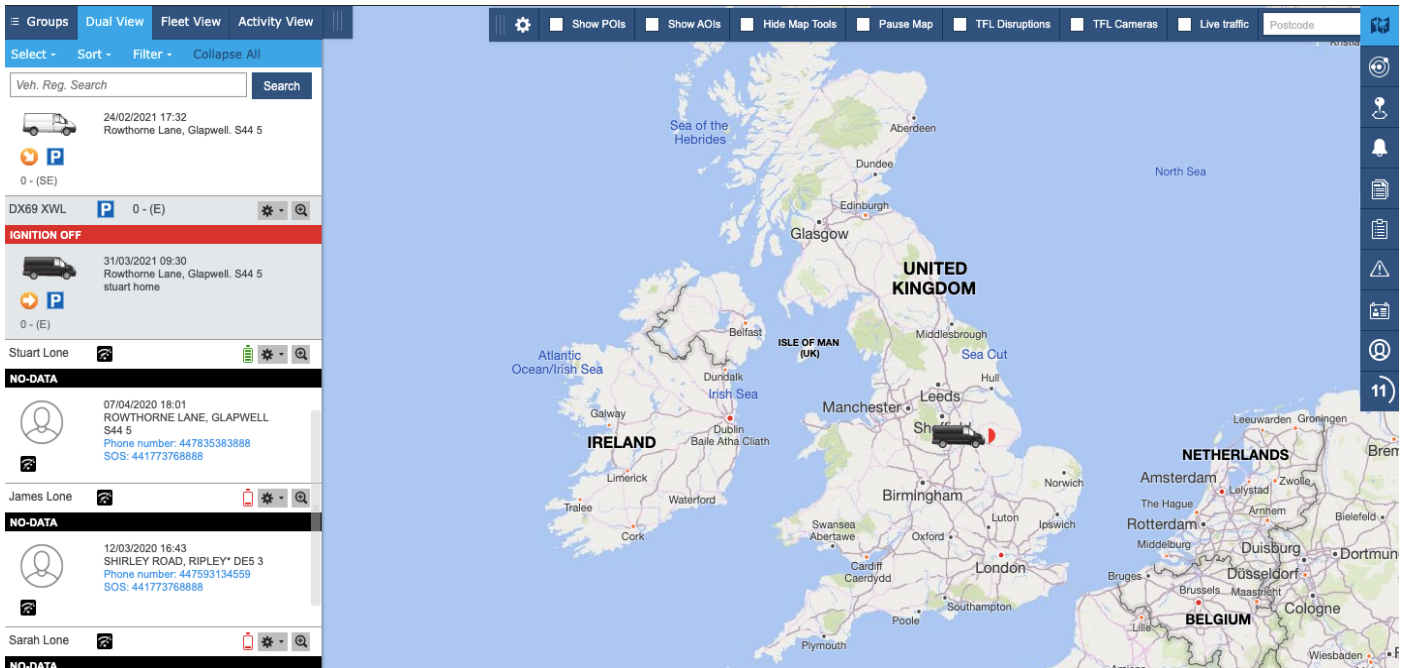

1. Log into your tracking portal