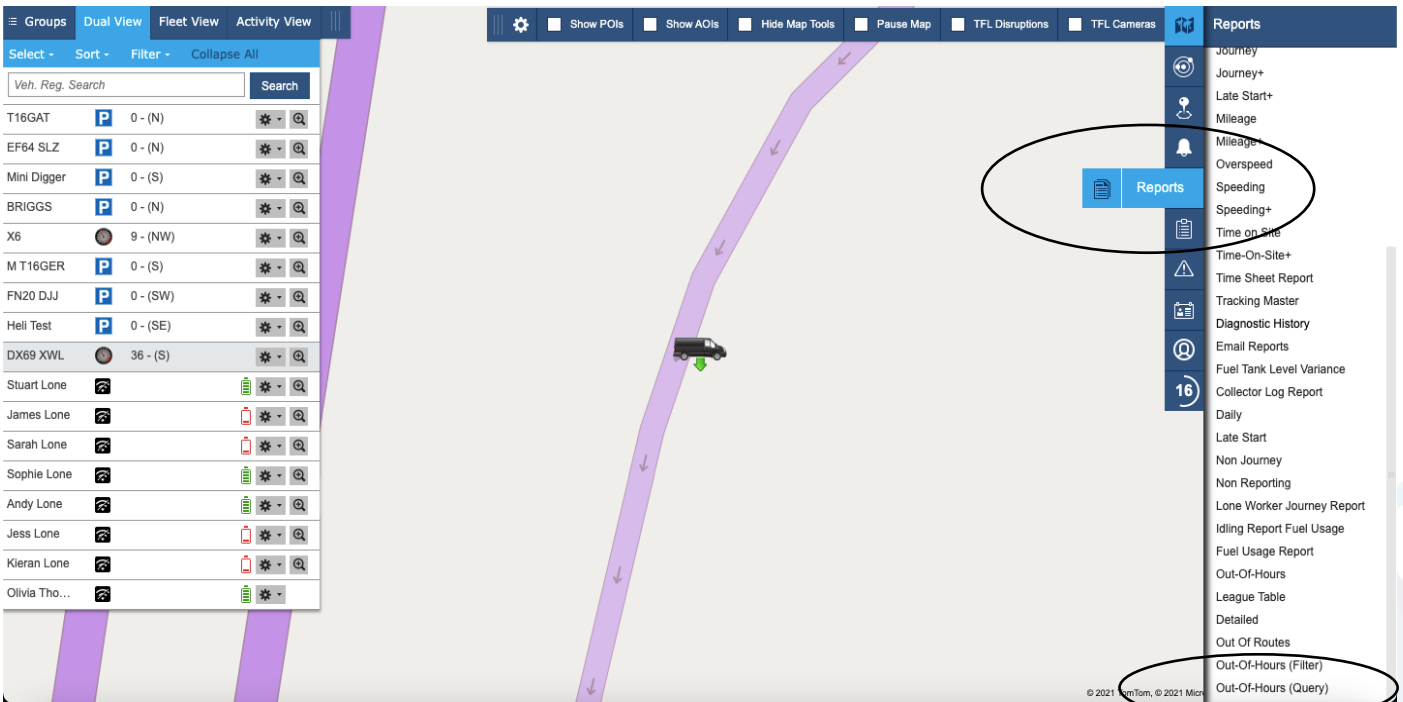

7. Now you have your profile set up, Click on the reports option on the right hand option bar and click Out of Hours (Query) at the bottom of the list.