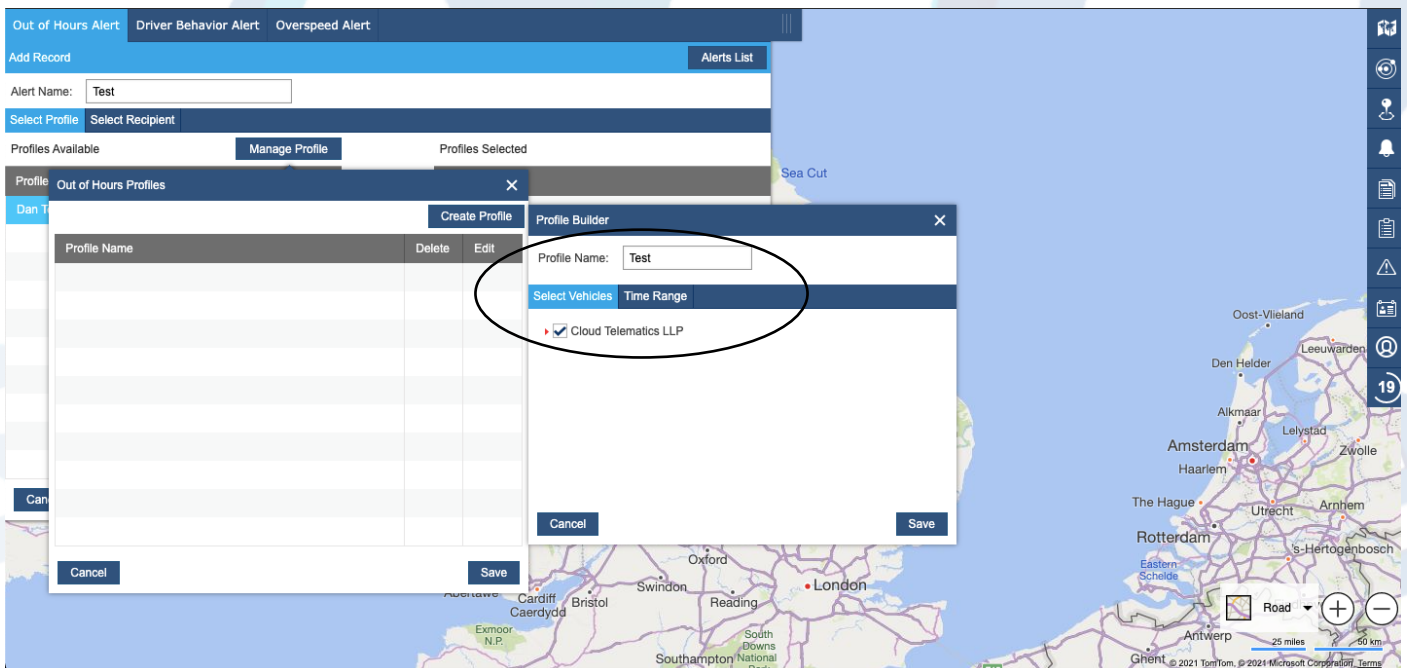

3. Name your alert and click the manage profile button

4. In the profile builder, name your profile and click the check box for your fleet, then click the Time Range option.

5. Here you can select the day and time ranges to trigger the alerts as well as manage various options for whether outside hours journeys are permitted, click save once you have chosen your permissions.

Out-Of-Hours (Query) Report New Report

Start Date: 31.03.2021 End Date: 31.03.2021

Selected Vehicles (1):

 DX69 XWL

 DX69 XWL 31.03.2021 - 31.03.2021 (1 journeys), Total Distance Travelled: 6.54 miles, Total Driving Time (HH:MM:SS): 00:20:59, Total Idling Time (HH:MM:SS): 00:07:28

31.03.2021 (1 journeys), Total Distance Travelled: 6.54 miles, Total Driving Time (HH:MM:SS): 00:20:59, Total Idling Time (HH:MM:SS): 00:07:28

ID	Profile Name	Cost	Start	Start POI/AOI	End	End POI/AOI	Duration, HH:MM:SS	Max Speed	Driver	Distance, Miles
38321501	Test	£0	08:09 Rowthorne Lane, Glapwell ...	stuart home	08:30 Rowthorne Lane, Glapwell S44 5	stuart home	00:20:59	53.44 mph	-	6.54