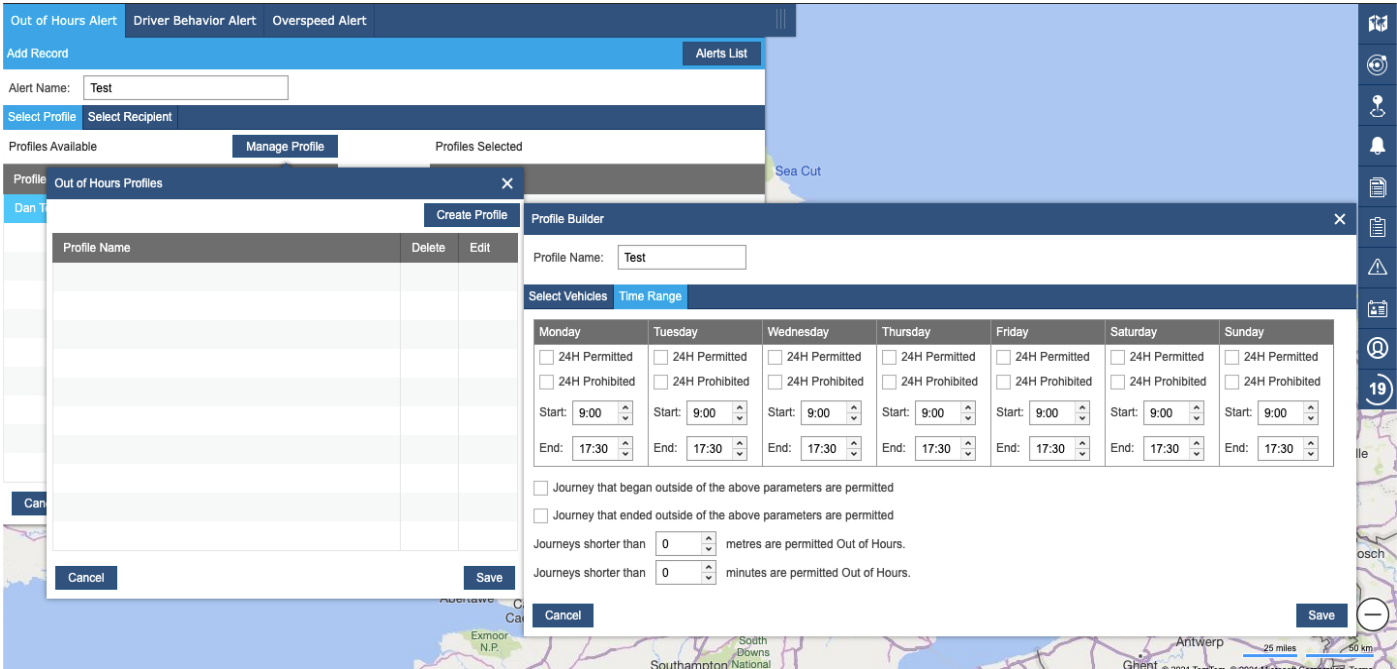

5. Here you can select the day and time ranges to trigger the alerts as well as manage various options for whether outside hours journeys are permitted, click save once you have chosen your permissions.